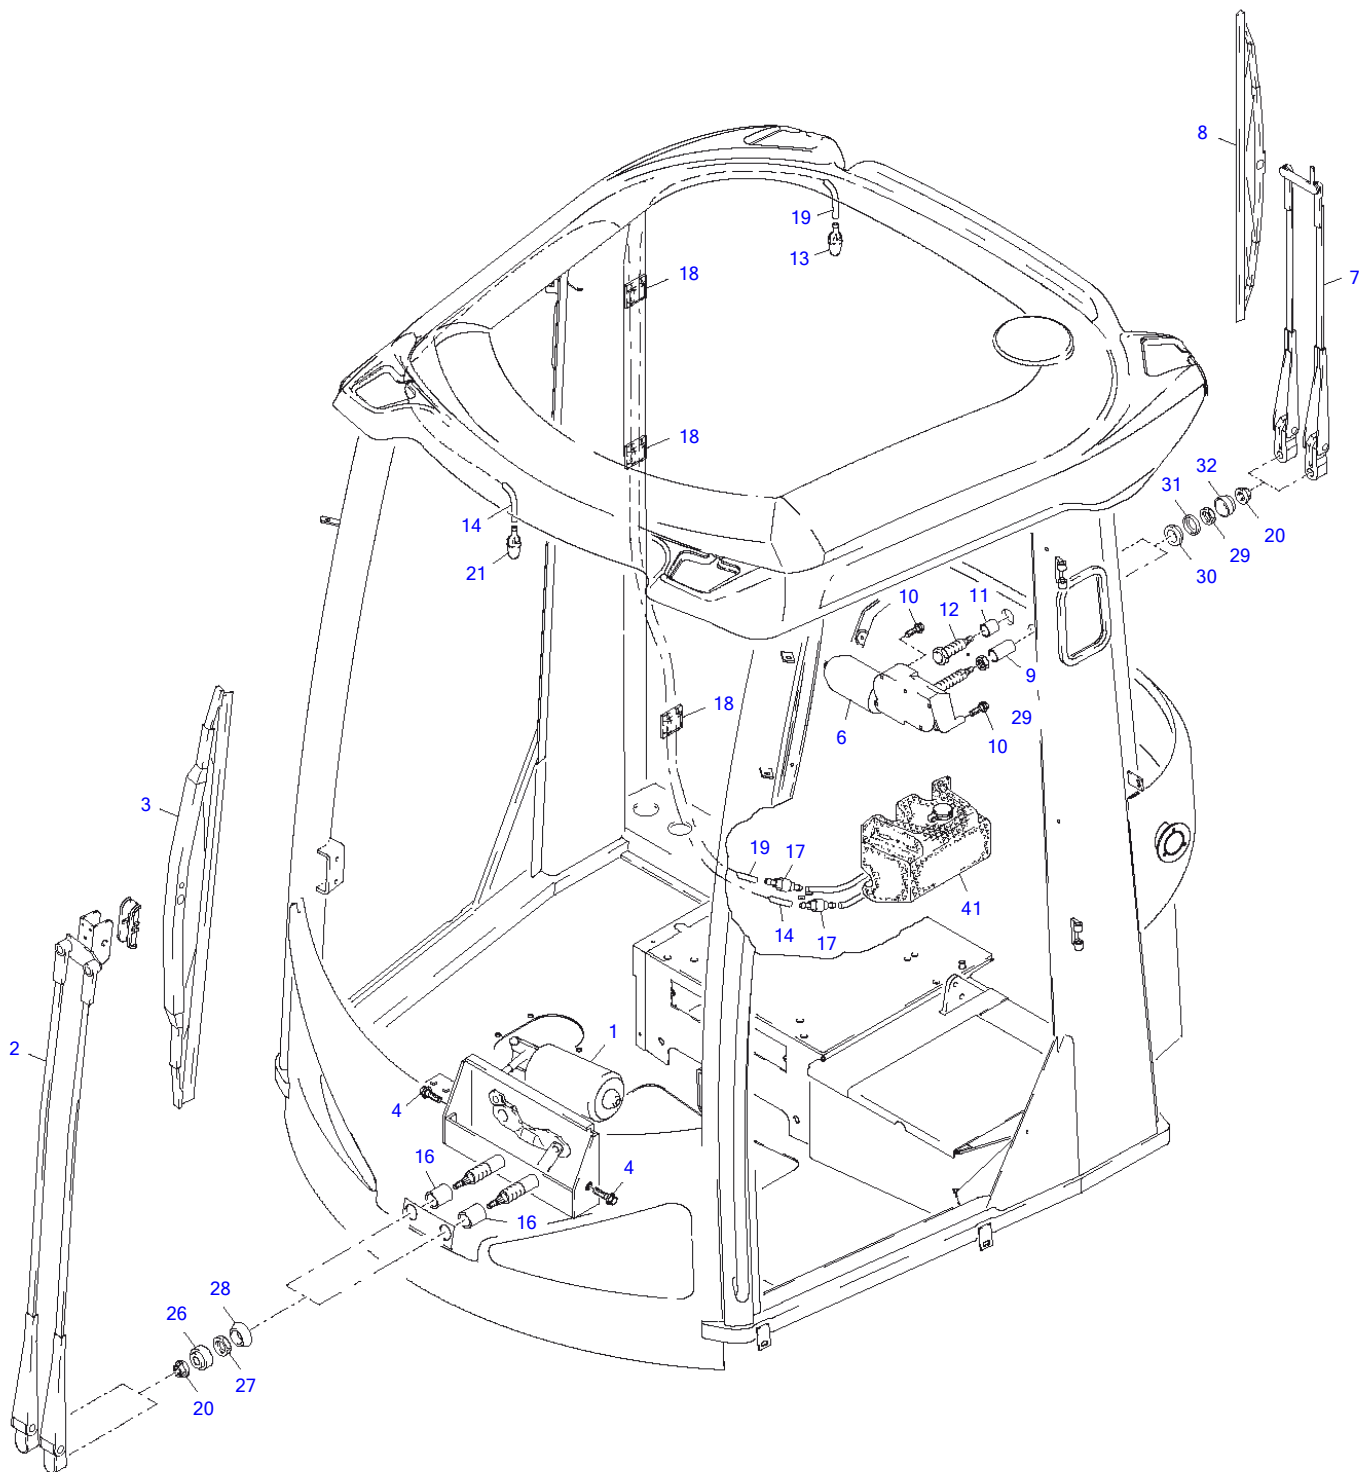

Item	Part number	Description	Lining Q'ty	Chan.	Serial No.	Serv.	Remarks
	8003340	Lining	1				
	8006582	Interior Lining	1				
1	8002884	Roof Lining	1				
4	3949386	Steering Column Covering	1				
5	3949397	Steering Column Covering	1				
6	3949400	Steering Column Covering	1				
8	8004610	Top Right Cover	1				
9	3951971	Left Air Diffuser	1				
10	3951982	Right Air Diffuser	1				
11	8004427	Bottom Left Air Duct	1				
12	8004611	Right Lid	1				
14	8004612	Bottom Right Cover	1				
16	3949455	Lid	1				
17	3973784	Mat	1				
18	3753595	Oval Head Screw A3R	12				
19	0478675	Nut Holder	4				
20	8005554	Blind Rivet	4				
21	0893214	Hex Head Screw A3C	4				
25	2481254	Serrated Washer A3C	4				
26	0487336	Hex Nut A3C	2				
28	8003699	Air Duct	1				
30	0935113	Profile Rubber 350 MM	1				
32	3976583	Washer	2				
33	1356352	Washer A3C	2				
34	3938747	Protecting Cap	2				
36	3963340	Oval Head Screw A3R	2				
37	3949466	Steering Column Covering	1				
40	3933468	Clip	2				
41	3934378	Oval Head Screw A3R	7				
44	8011974	Locking Bar Compl	1				
45	8007356	Profile Frame	1				
48	8007431	Profile Rubber 1360 MM	1				
61	8011439	Left Cover	1				
62	8011440	Right Cover	1				
63	8010452	Foam Overlay	1				
64	0486039	Clamp	1				
72	0909304	Profile Rubber 50 MM	1				

TW65 Book No. 8020866 01.10 S/N E106266
Wiper System