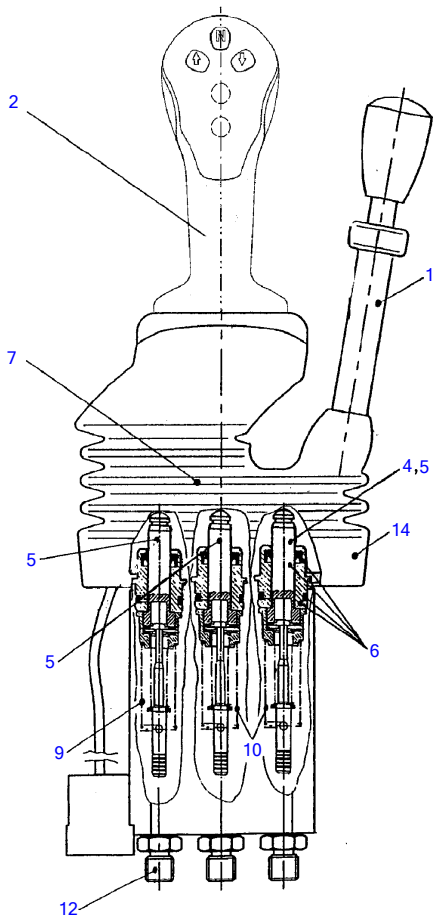

Item	Part number	Description	Valve Compl			Remarks
			Q'ty	Chan.	Serial No.	
	8011331	Valve Compl	1			
1	3981864	Lock	1			
2	8011332	Servo Control Handle	1			
4	3971486	Valve Insert	2			
5	3971475	Valve Insert	4			
6	3971533	Sliding Insert	6			
7	8003291	Actuation	1			
9	3971408	Pressure Spring	2			
10	3971419	Pressure Spring	4			
12	2917886	Screw Conection A3C	8			
14	3981875	Gaiter	1			
19	3971555	Shim	20			
21	8004038	Pin A3C	4			
22	8004039	Locking Washer	8			
23	8011883	Connection	1