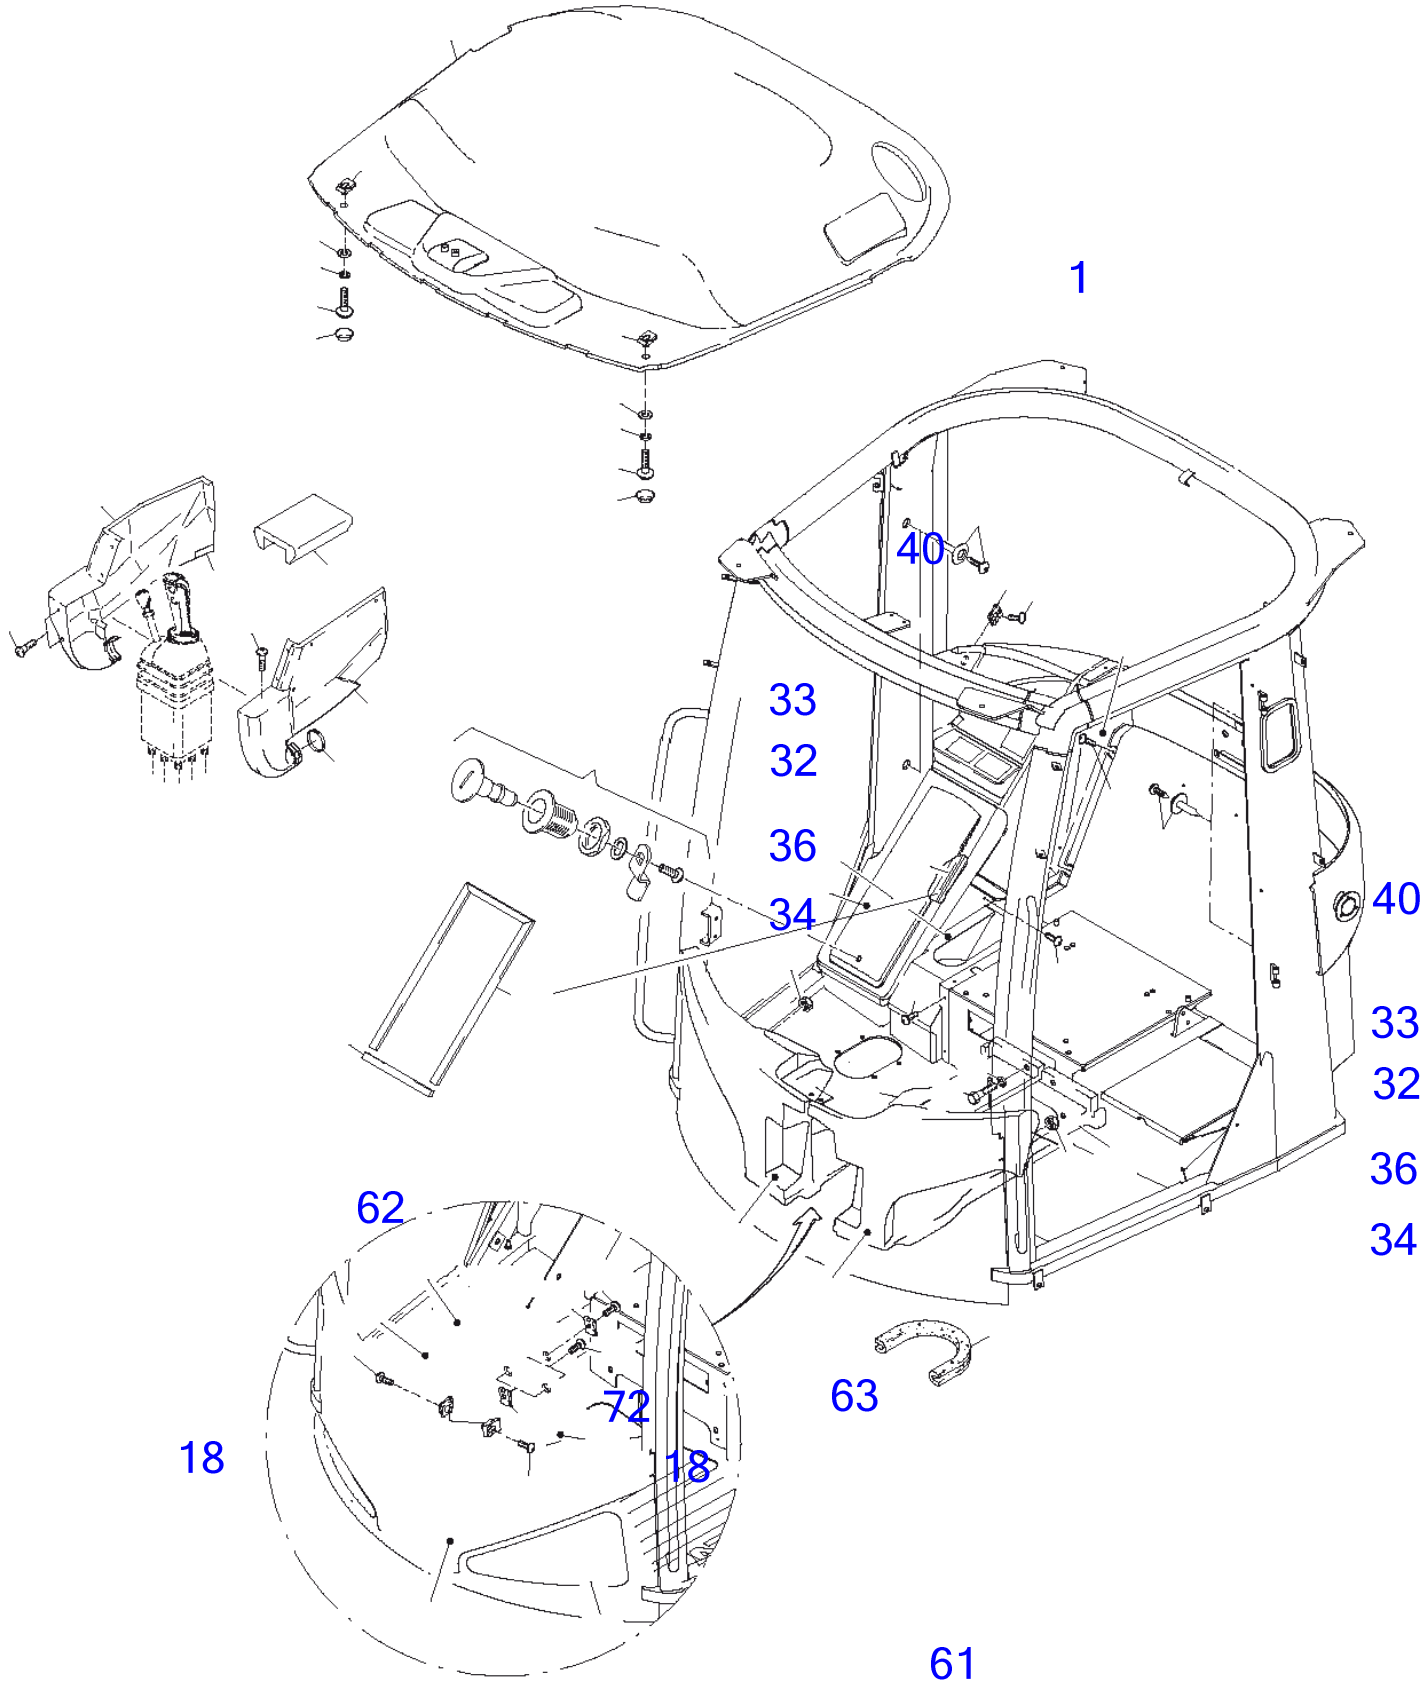

Cabin Door Left						
Item	Part number	Description	Q'ty	Chan.	Serial No.	Serv. Remarks
	8003297	Cabin Door Left	1			
	8004376	Cabin Door Left w sliding window	1			
	8003298	Cabin Door Right	1			
	8004377	Cabin Door Right w sliding window	1			
1	8001984	Left Cabin Door Frame	1			
2	8002680	Left Door Glass Pane	1			
3	8012061	Left Door Lock Compl	1			
	3948943	Left Door Lock	1			
	3643912	Ignition Key	1			
4	8007057	Pin	2			
6	3975800	Door Handle	2			
	3643912	Ignition Key	2			
7	3975797	Washer	2			
8	3975786	Washer	2			
9	1749733	Bush	8			
10	1372589	Countersunk Screw	4			
11	3948954	Left Cover	1			
12	3929882	Rubber Plate	2			
13	3929826	Plate	2			
14	8009182	Serrated Hex Head Screw	2			
15	1631765	Hex Head Cap Screw	2			
16	3976925	Glue	1			
18	3942436	Spacer	14			
19	0487336	Hex Nut A3C	4			
20	1780969	Oval Head Screw	4			
21	3947511	Left Button	1			
22	3976754	Profile Rubber 2 X 3820 MM	1			
23	3935835	Profile Rubber 2 X 60 MM	1			
24	8007088	Left Sliding Window	1			
	8015770	Locking Lever	1			
25	8000610	Left Door Bottom Glass Pane	1			
30	8001985	Right Cabin Door Frame	1			
31	8002682	Right Door Glass Pane	1			
32	8012062	Right Door Lock Compl	1			
	3948932	Right Door Lock	1			
	3643912	Ignition Key	1			
33	3948965	Right Cover	1			
34	3947522	Right Button	1			
35	8007089	Right Sliding Window	1			
	8015770	Locking Lever	1			
36	8001247	Right Bottom Door Glass Pane	1			

Lining