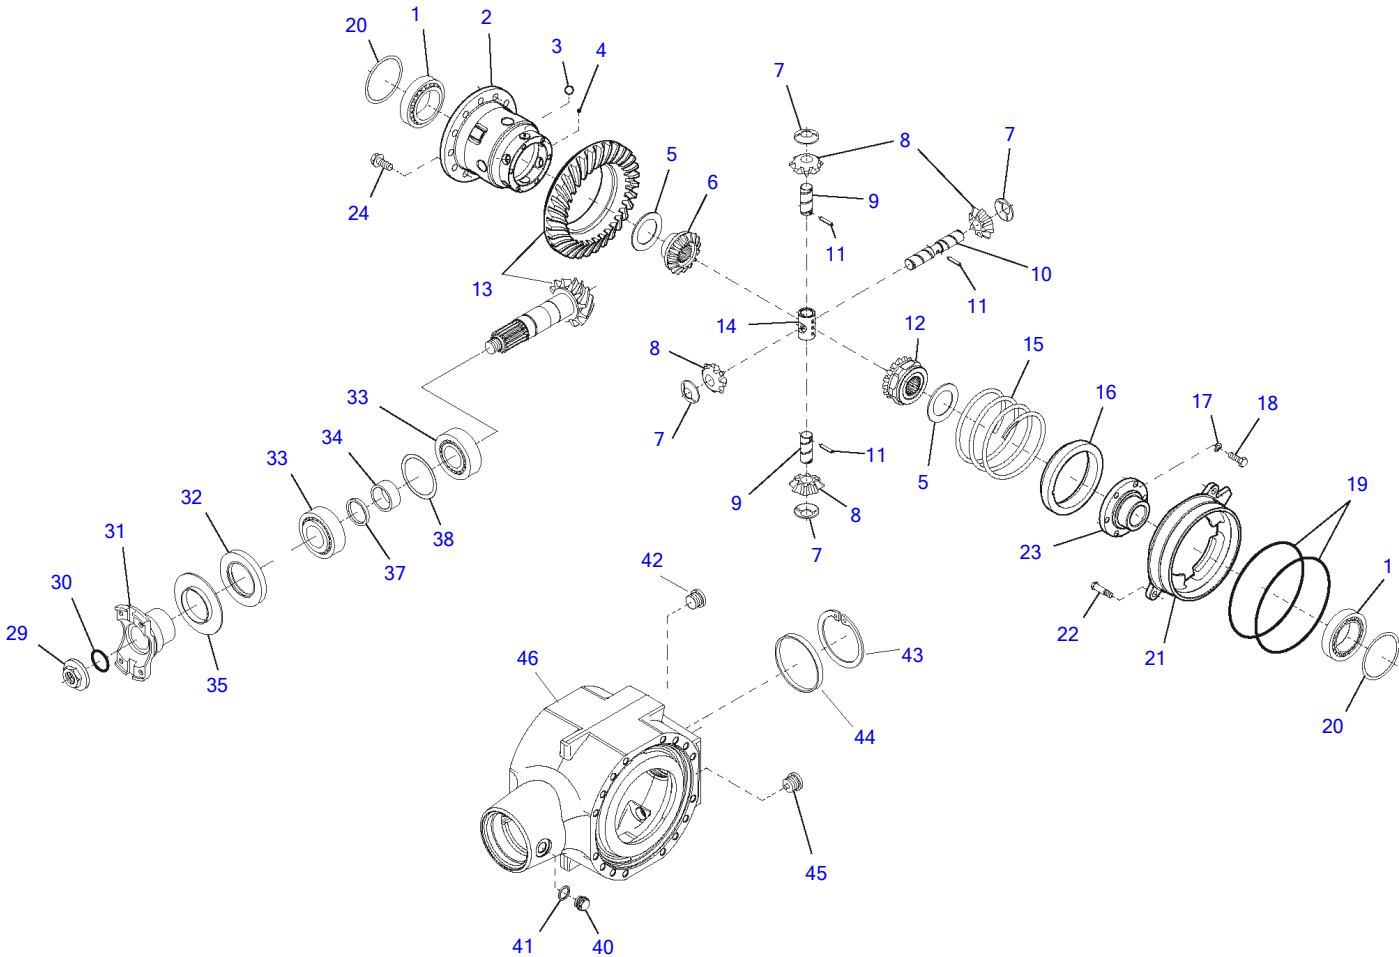

Item	Part number	Description	Oil Motor			
			Q'ty	Chan.	Serial No.	Serv. Remarks
	8016981	Oil Motor 12V	1			
	8020919	Oil Motor	1			
1	1639490	Circlip Tone 400	1			
2	3622382	Oil Seal	1			
4	0826100	Screw Plug	1			
8	8019427	Ball Race	1			
9	1388076	Conical Bearing	1			
15	3963975	Pressure Control Valve	1			
22	1722856	Switch-Over Valve	1			
25	8017692	Control Magnet	2			
32	3997428	Pressure Spring	1			
33	3987439	Circlip	1			
34	3987440	Spring Plate	1			
35	3987451	Pressure Spring	1			
37	3987473	Bush	1			
39	3987484	Pilot	1			
40	3987495	Piston	1			
41	3987508	Pressure Spring	1			
43	1388509	Shim	3			
44	1617472	O-Ring	1			
45	3971942	O-Ring	1			
46	8019442	Lid	1			
47	2658031	Hex Head Cap Screw	4			
	3971931	Seal Kit Compl	1			

TW65 Book No. 8020866 01.10 S/N E106266
Front Axle