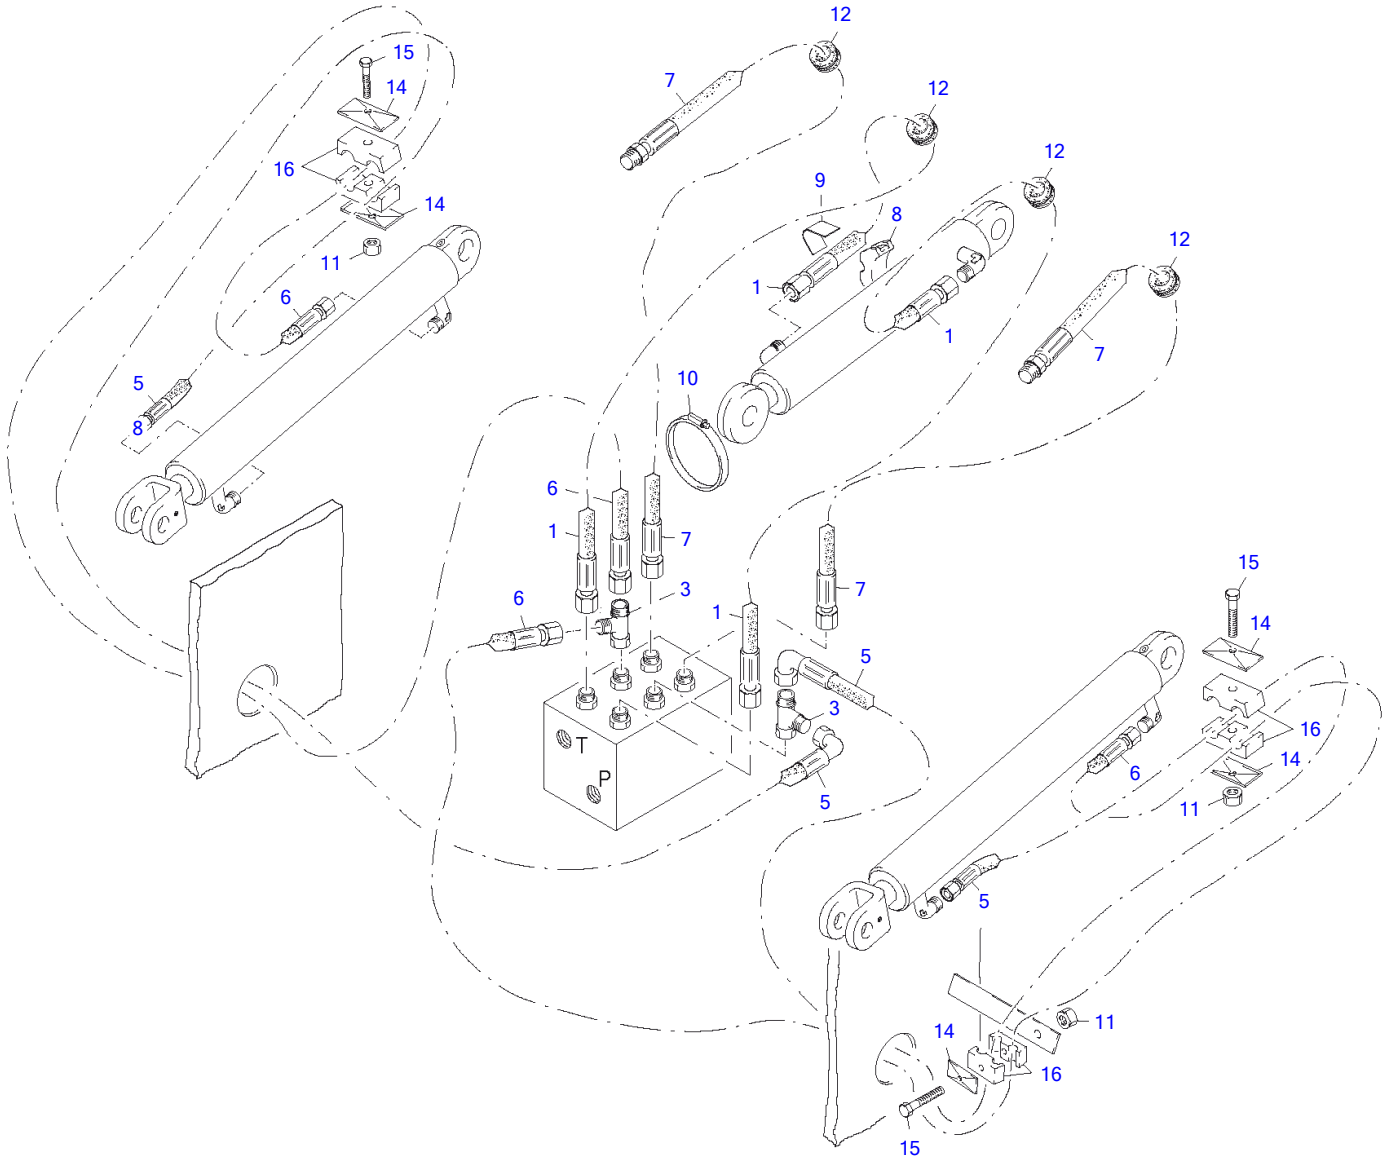

Working Hydraulics

Item	Part number	Description	Q'ty	Chan.	Serial No.	Serv.	Remarks
	8011945	Working Hydraulics	1				
1	3934732	HP-Hose 13 X 1500	2				
3	3761379	Coupling A3C	2				
5	3762541	HP-Hose 10 X 1750	2				
6	2912052	HP-Hose 10 X 1550	2				
7	8011944	HP-Hose 13 X 1500	2				
8	3924730	Clip	1				
9	8004184	Clamp Strap	1				
10	2991568	Clamp	1				
11	2991568	Clamp	4				
12	3763484	Rubber Socket	4				
14	0874960	Cover Plate	6				
15	1336869	Hex Head Screw A3C	4				
16	2912085	2-Piece Clip Body	4