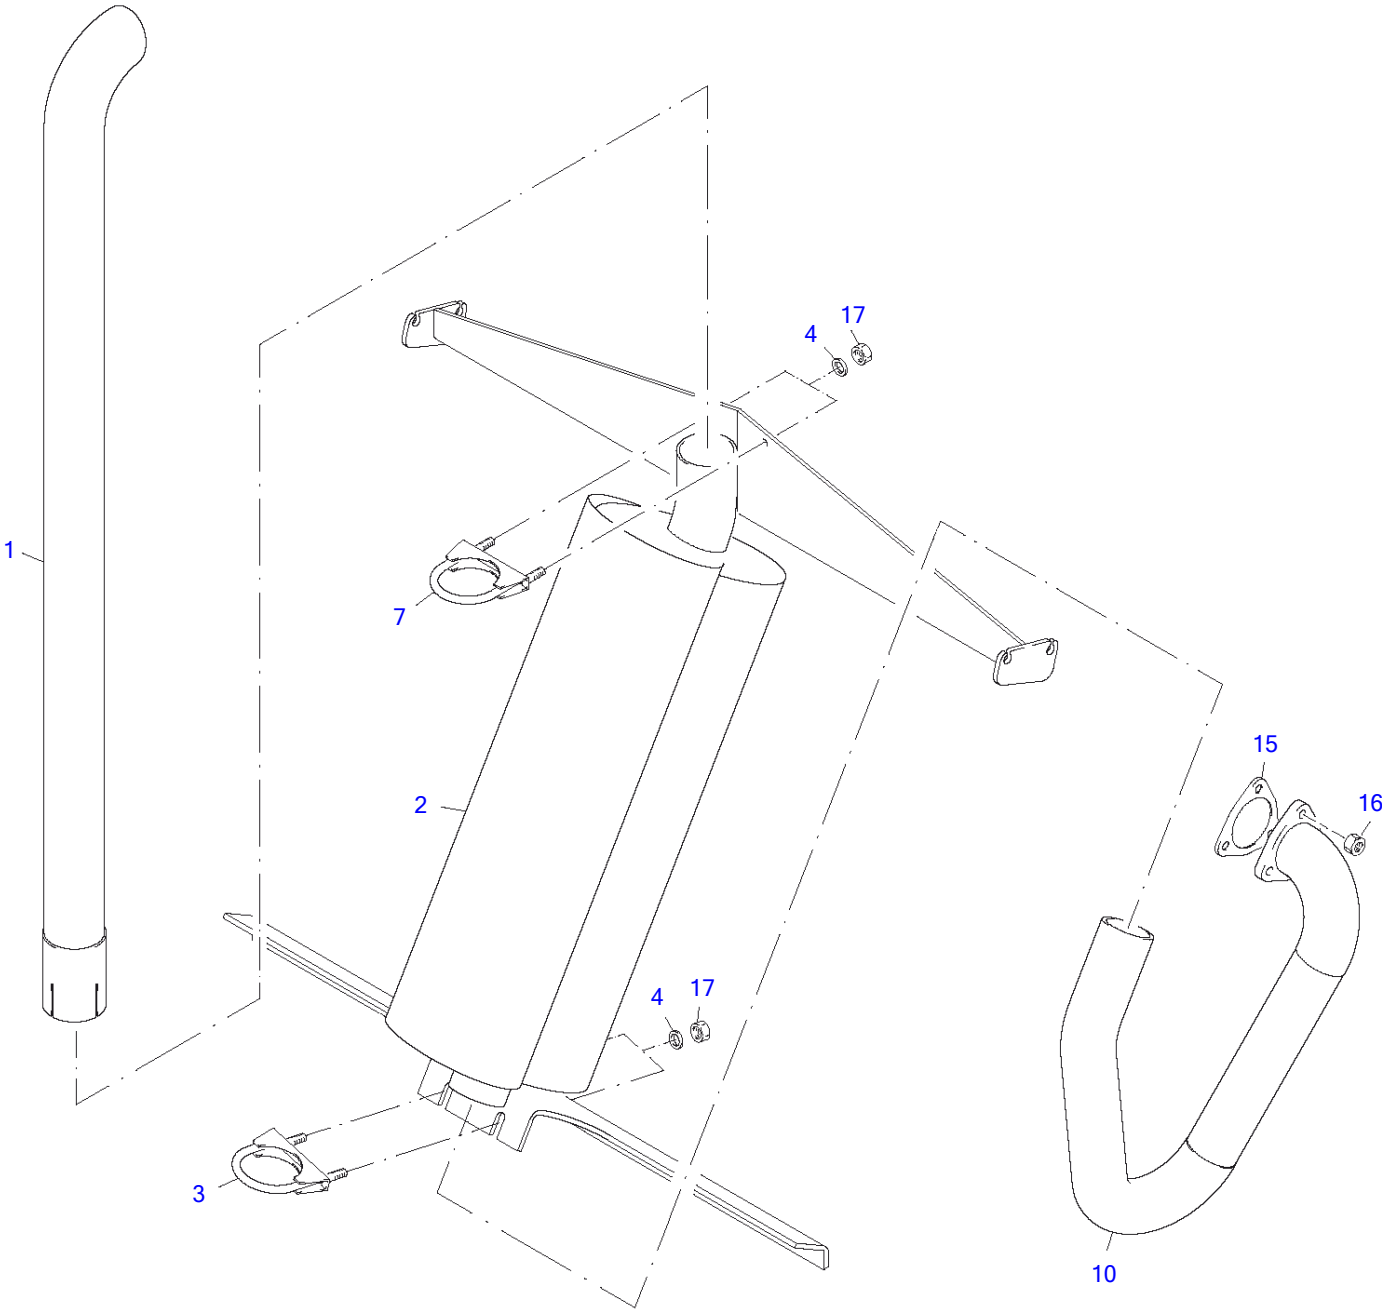

Diesel Engine Compl

Item	Part number	Description	Q'ty	Chan.	Serial No.	Serv.	Remarks
	8011116	Diesel Engine Compl	1				
1	395653	Hex Head Screw	4				
2	8016658	Engine Bearing	1				
3	8016640	Engine Bearing	1				
4	8016633	Engine Bearing	1				
5	8012236	Spring Washer	4				
6	8009129	Sleeve	4				
7	8012143	Rubber Element	2				
8	3924241	Rubber Washer	4				
9	2481652	Serrated Nut	5				
10	8002592	Coupling Bowex	1				
11	8017230	Flange SAE 4	1				
12	1050604	Self-Locking Screw	1				
13	2964485	Threaded Coupling	1				
14	1016828	Draw Spring Compl	1				
15	0908632	Hose 50 MM	1				
16	0893372	Hex Head Screw A3C	11				
17	8015946	Washer A3C	2				
18	8010699	Plate	1				
19	2444555	Oil Drain Plug	1				
21	0366636	Self-Locking Screw	6				
22	2481243	Serrated Washer A3C	11				
23	8015852	Rubber Element	2				
24	8018943	Washer A3C	2				
25	2987039	Clip Norma	1				
26	2480979	Serrated Hex Head Screw	8				
27	3951879	Lever	1				
28	8012476	Washer A3C	4				
29	2982534	Serrated Hex Head Screw	2				
31	2471354	Hollow Screw A3C	2				
32	0302061	Gasket A	3				
33	0462780	Usit Ring U	2				
36	3950527	Bowden Cable	1				
38	8000103	Clip Norma	1				
40	0487336	Hex Nut A3C	1				
41	8015802	Deutz Engine D 12V	1				
42	3931966	Heater Hose 13 X 1025	1				
43	3931977	Heater Hose 13 X 1100	1				
44	0893270	Hex Head Screw A3C	1				
45	2992014	Serrated Washer A3C	2				
46	8009224	Hose 7 MM	1				
47	8017230	Oil Pressure Pump	1				
48	0893178	Hex Nut A3C	1				
49	0893167	Hex Nut A3C	1				
52	2449607	Serrated Hex Head Screw	1				
53	8016137	Angle	1				
60	8016405	Engine Support Kit	2				
61	8019002	Engine Support Kit	2