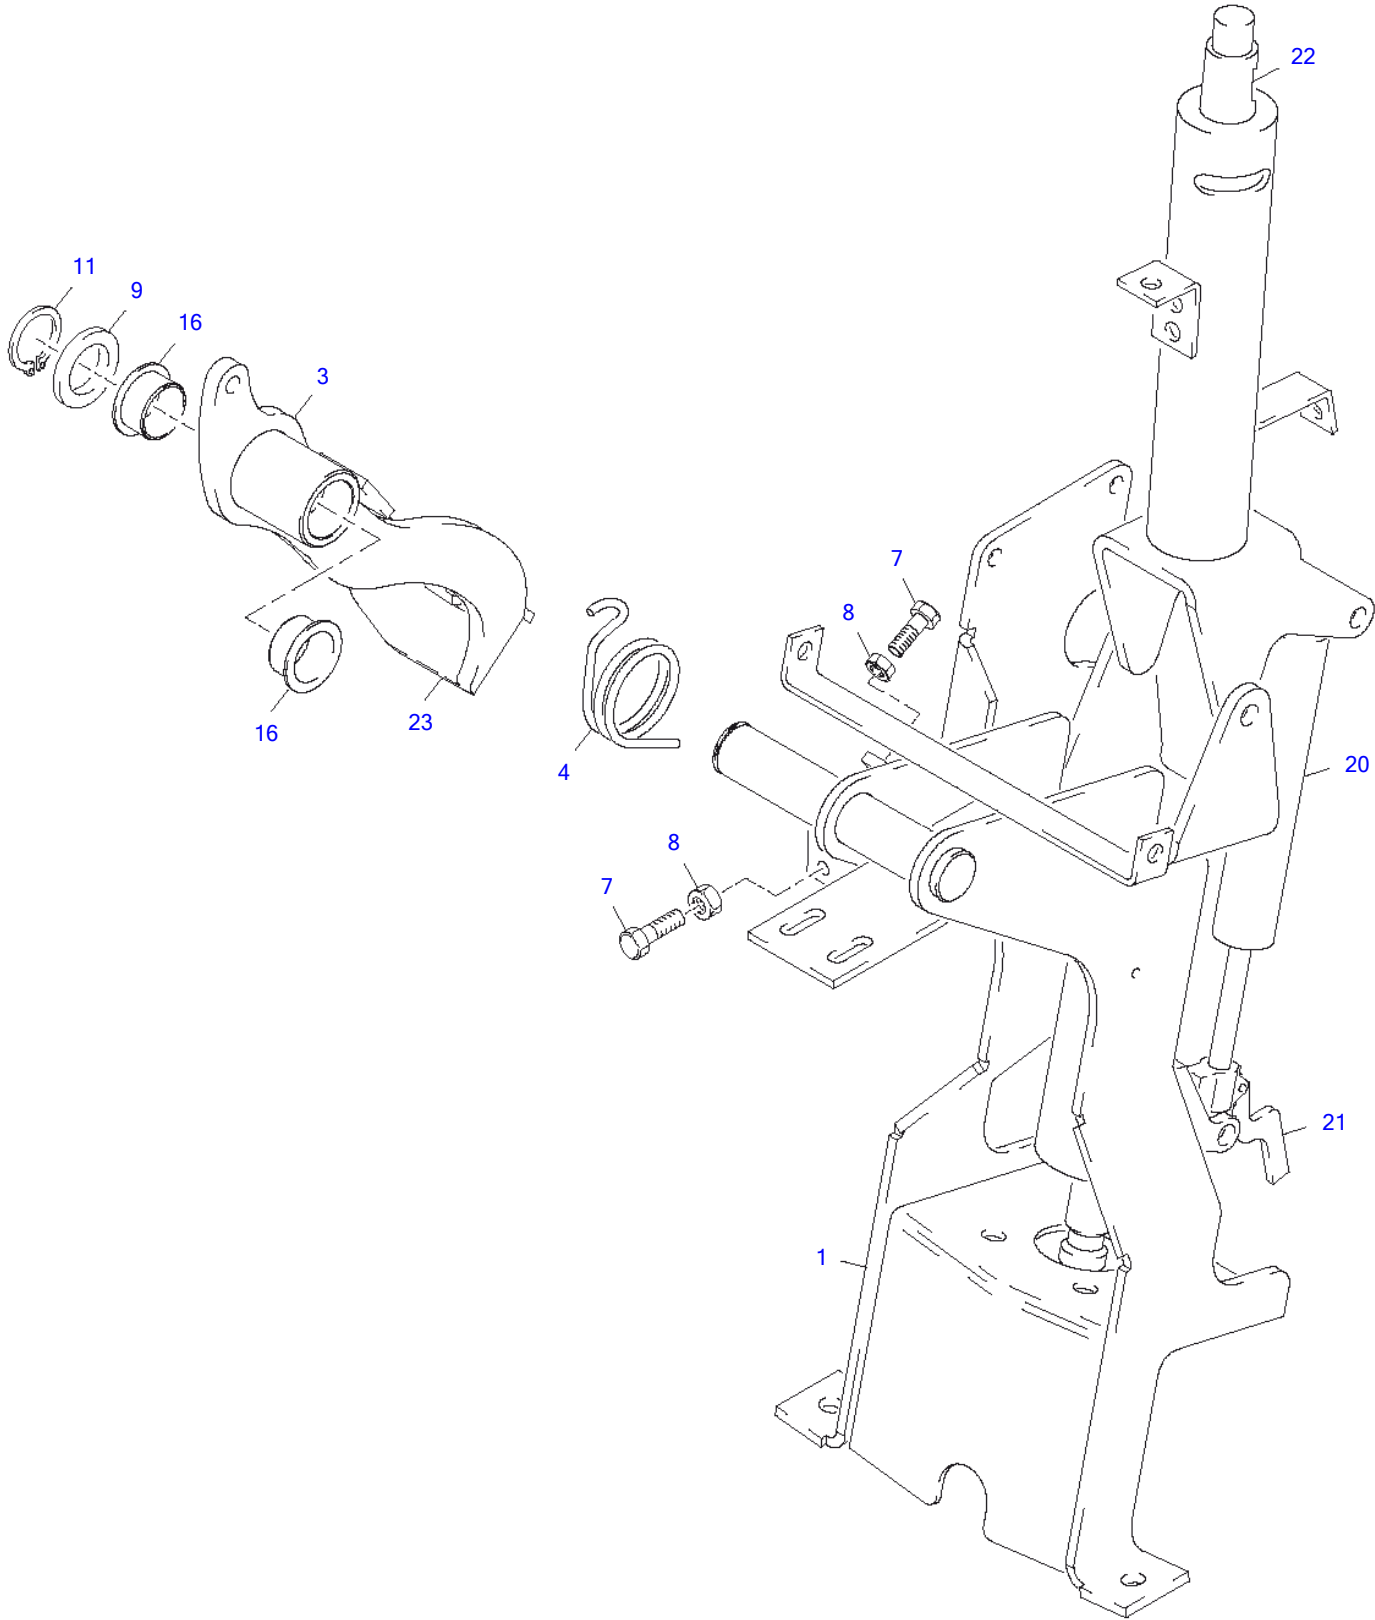

Wiper System

Item	Part number	Description	Q'ty	Chan.	Serial No.	Serv.	Remarks
	8004889	Wiper System	1				
1	3942390	Wiper Motor 50G	1				
	8005916	Wiper Motor	1				
	8005917	Wiper Motor Rods	1				
2	3925833	Wiper Arm	1				
3	3925844	Wiper Blade	1				
4	2449607	Serrated Hex Head Screw	2				
6	2986787	Wiper Motor 90G	1				
7	2982921	Wiper Arm	1				
8	2982932	Wiper Blade	1				
9	3737664	Pipe ZN	1				
10	2440642	Serrated Hex Head Screw	2				
11	2965748	Pipe ZN	1				
12	2986425	Bolt	1				
13	3746392	Double Nozzle	1				
14	3746405	Hose NF 3750 MM	1				
15	3746405	Hose NF 2750 MM	1				
16	3932423	Spacer Sleeve	2				
17	1366865	Check Valve	2				
18	3977119	Plate	3				
20	1722787	Serrated Nut	4				
21	8006310	Plain Nozzle	1				
26	3979360	Protecting Cap	2				
27	3979359	Hex Nut	2				
28	3979348	Spacer	2				
29	1722787	Serrated Nut	3				
30	2986389	Ring	2				
31	2986390	Ring	2				
32	2986403	Cap Cover	2				
41	2995299	Container with Pump	1