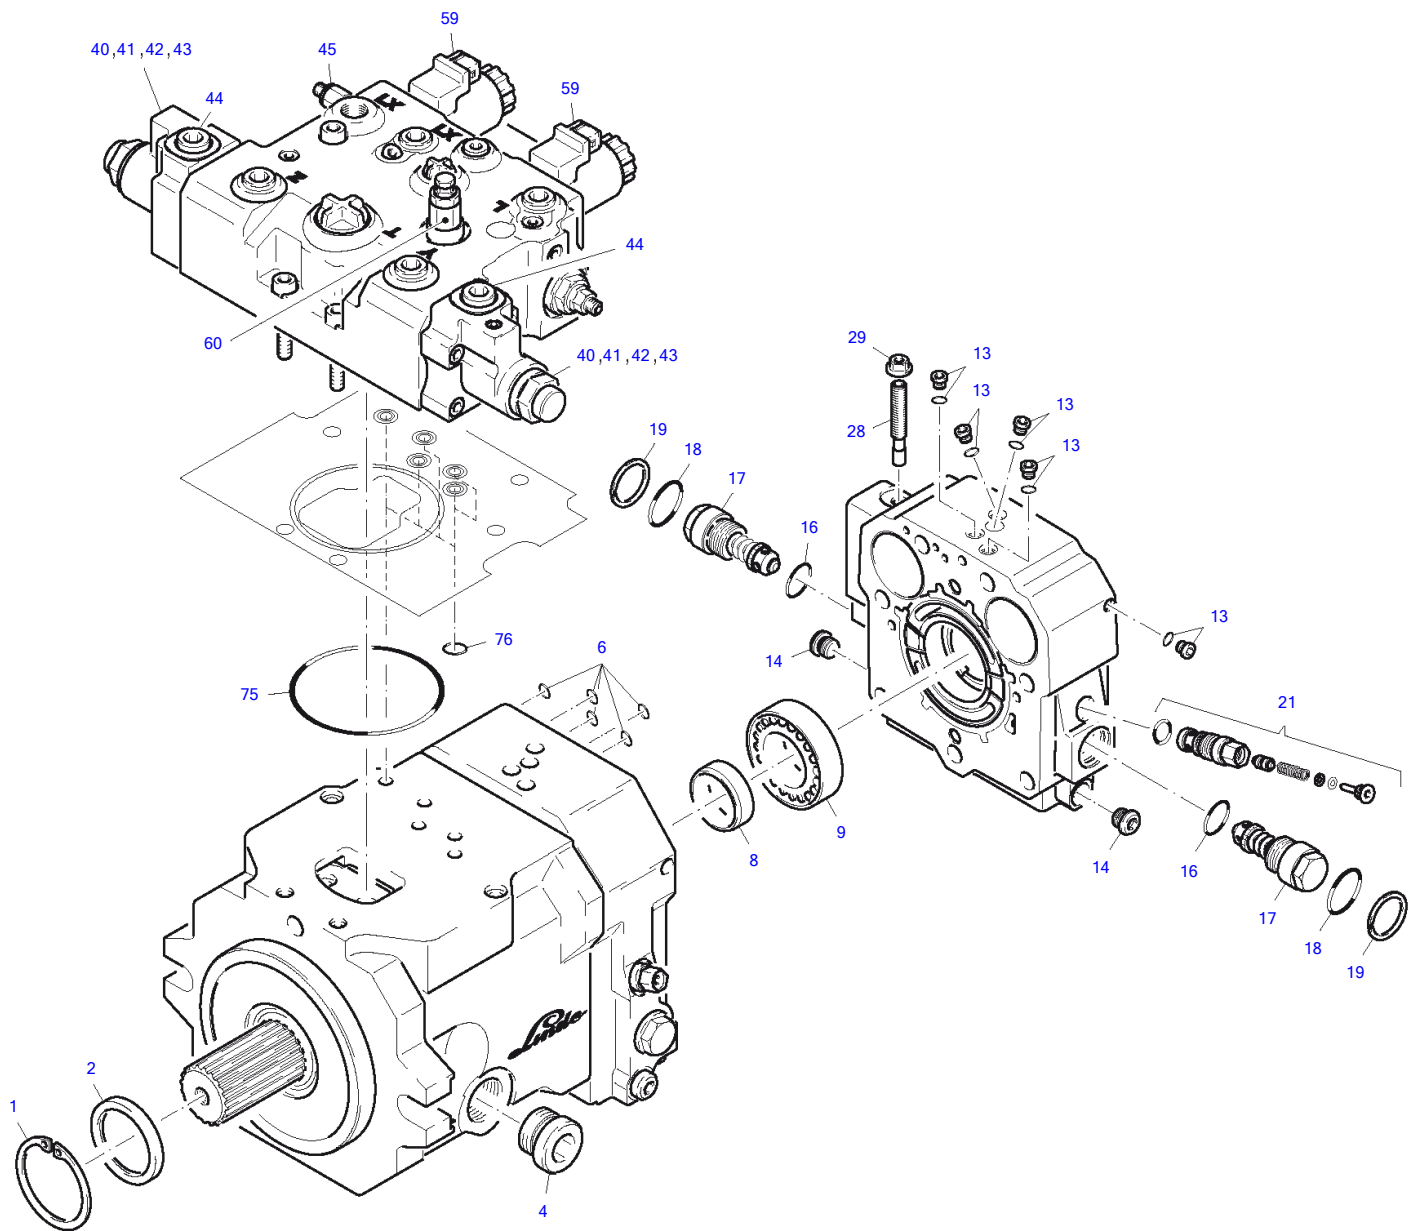

Oil Pressure Pump Compl

Item	Part number	Description	Q'ty	Chan.	Serial No.	Serv.	Remarks
	8017230	Oil Pressure Pump Compl	1				
1	8016978	Oil Pressure Pump Compl 12V	1				
2	2980792	Usit Ring U	1				
3	8017417	Non-Return Valve Cone	1				
4	8017401	Screw Connection	1				
9	2908501	Screw Connection A3C	1				
10	2907657	Screw Connection A3C	1				
11	0317864	O-Ring	1				
12	8013985	Aspiration Mouth Compl	1				
13	0892962	Hex Head Cap Screw	2				
18	8006759	LP Hose 350 MM	1				
22	2904958	Screw Connection A3C	1				
25	0373588	Usit Ring U	1				
26	1749244	Temperature Switch	1				
28	2980792	Usit Ring U	1				
29	2989575	Temperature Switch	1				

TW65 Book No. 8020866 01.10 S/N E106266
Oil Pressure Pump 12V