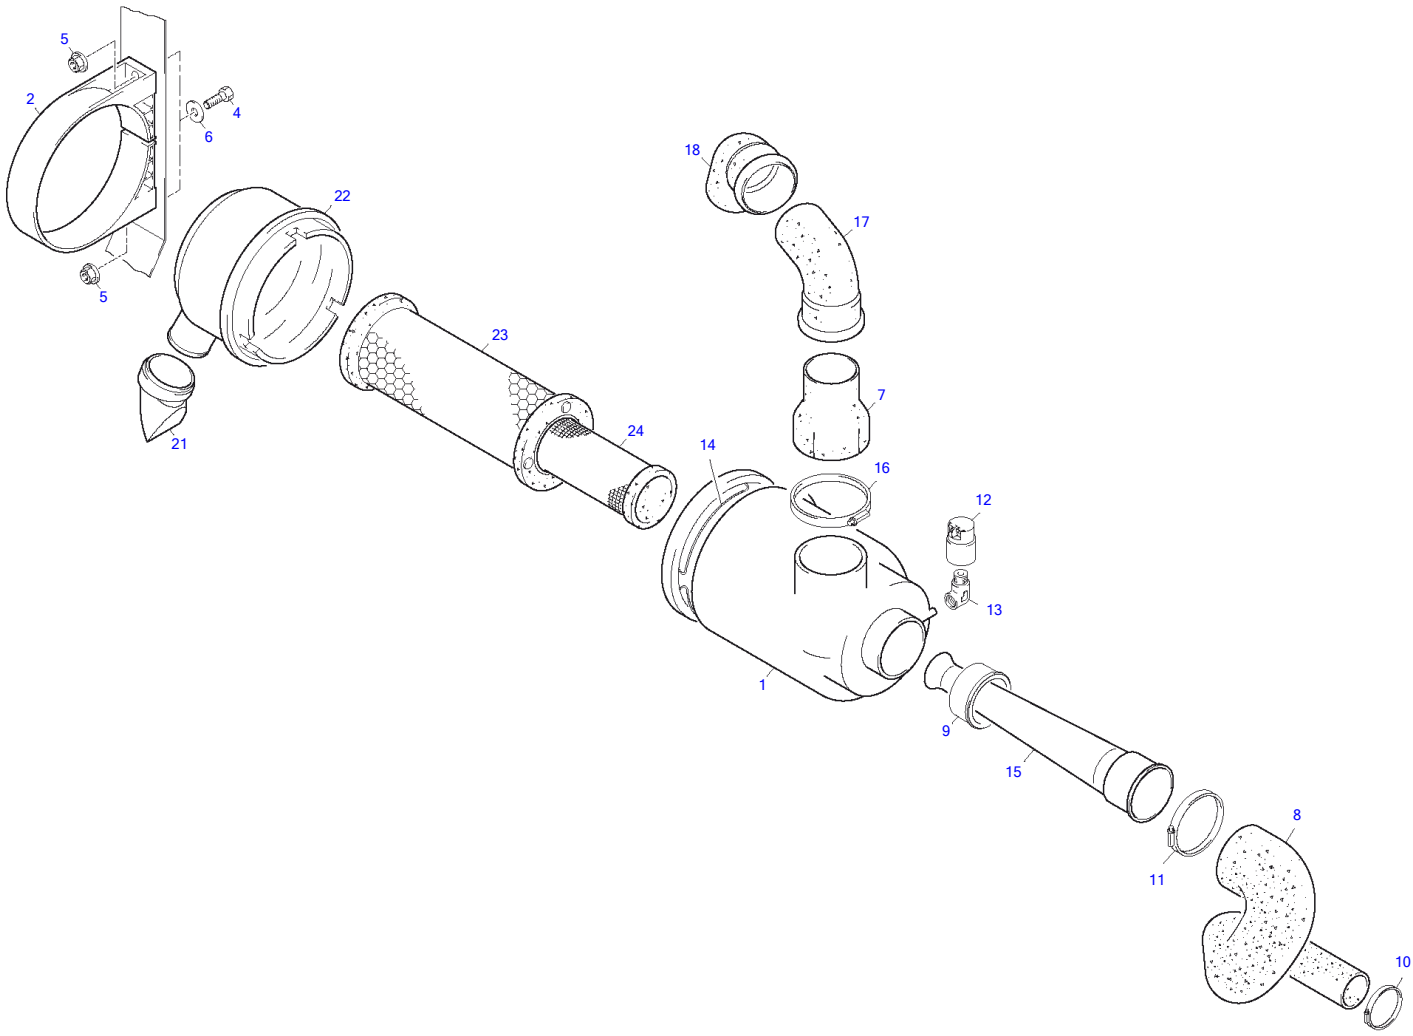

Inching Actuator

Item	Part number	Description	Q'ty	Chan.	Serial No.	Serv.	Remarks
	8005490	Inching Actuator	1				
1	8005599	Inching Actuator	1				
2	3952870	Gas Control	1				
3	8005560	Brake Throttle Valve	1				
4	2982534	Serrated Hex Head Screw	2				
5	0893178	Hex Nut A3C	1				
6	8005597	Adjusting Screw	1				
9	3989759	W Cable Switch	1				
10	3989748	W Cable Switch Compl	1