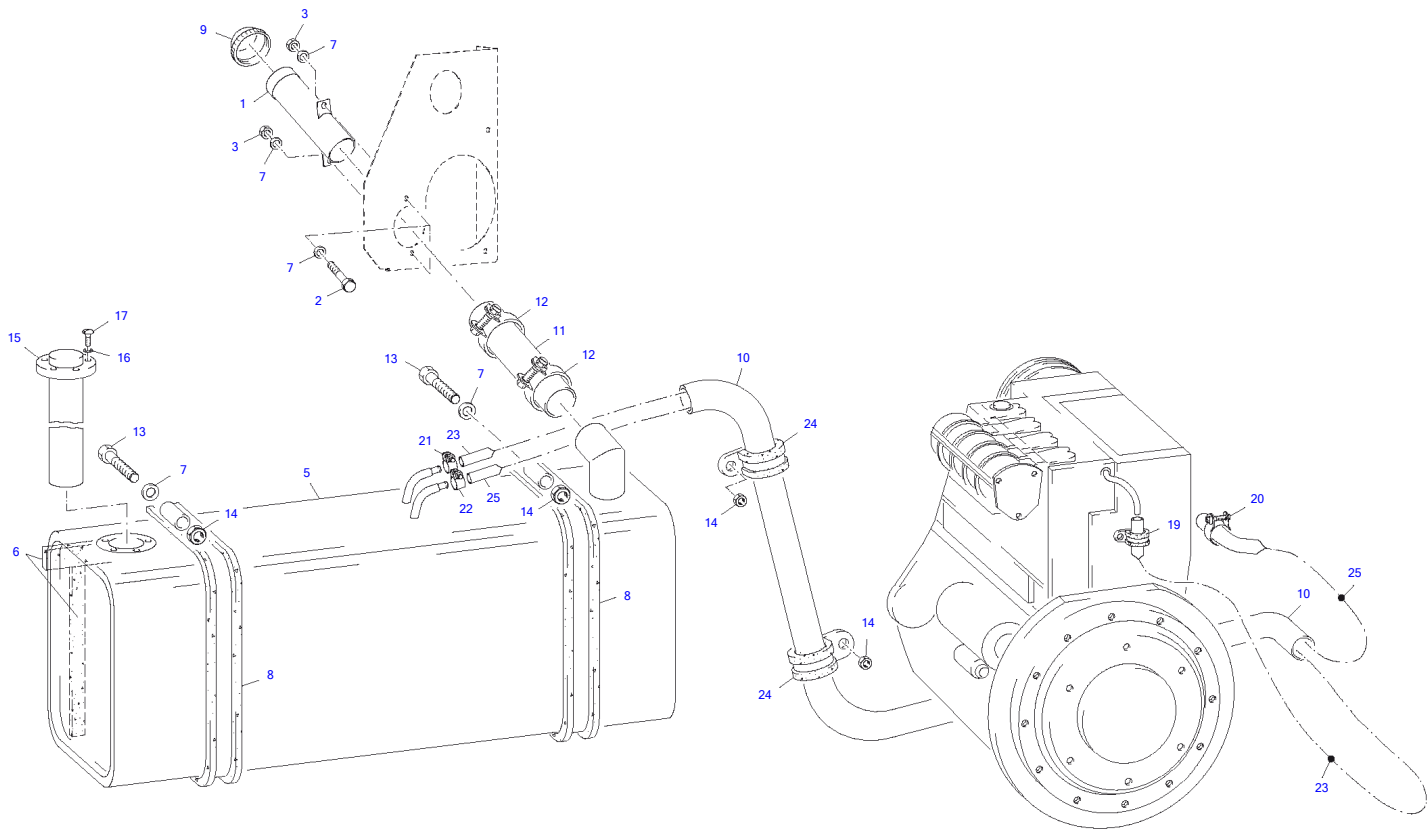

Rear Axle Multiple Disk Brake

Item	Part number	Description	Q'ty	Chan.	Serial No.	Serv.	Remarks
3	8009421	Conical Bearing	2				
4	8010305	Rotary Shaft Seal	1				
5	0395493	Hex Head Cap Screw	8				
6	8009467	Spacer Ring	1				
7	8009266	Shim	1				
	8009267	Shim	1				
	8009268	Shim	1				
	8009269	Shim	1				
	8009270	Shim	1				
	8009271	Shim	1				
	8009272	Shim	1				
	8009273	Shim	1				
	8009274	Shim	1				
	8009275	Shim	1				
	8009276	Shim	1				
	8009277	Shim	1				
	8009278	Shim	1				
	8009279	Shim	1				
	8009280	Shim	1				
8	8009316	Gear Wheel	1				
9	8010374	Spring Washer	10				
10	0893349	Hex Head Screw A3C	10				
11	2655505	Screw Plug A3C	2				
12	8010375	Rotary Shaft Seal	1				
13	8009468	Plate	1				
14	8010110	O-Ring	1				
15	8006123	Washer	1				
16	0443323	Hex Head Screw A3C	1				
17	8009317	Lid	1				
18	8009318	Gear Wheel	1				
19	8010327	Circlip	1				
20	8009991	Ball Bearing	1				
21	1630708	Circlip Tone 400	1				
22	8009319	Housing	1				
23	0396245	Dowel Pin	2				
24	3968889	Breather	1				
25	0396245	Dowel Pin	4				
26	8009320	Lid	1				
27	1347624	Hex Head Cap Screw	5				
28	8010112	O-Ring	1				
30	8020985	Stud	4