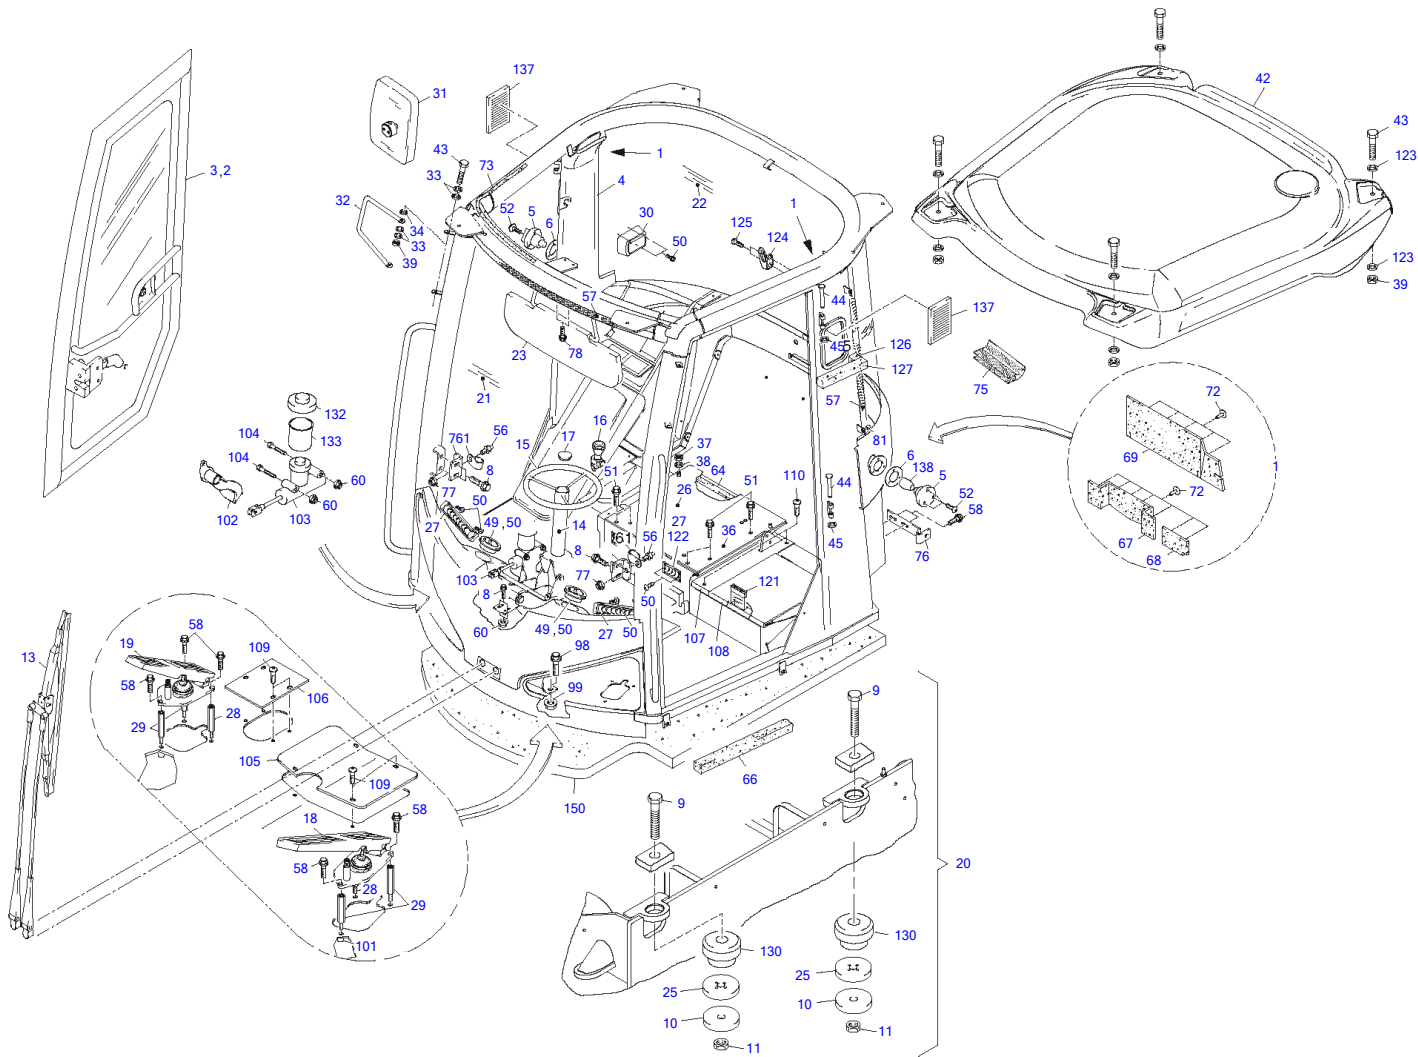

Seat Lower Part Compl

Item	Part number	Description	Q'ty	Chan.	Serial No.	Serv.	Remarks
	8008626	Seat Bottom Part	1				
15	3986632	Gaiter	1				
16	3966956	Bush	4				
17	0851770	Washer	1				
18	2996449	Rocker	1				
20	3966967	Roll	4				
22	3981853	Draw-Spring	2				
26	1689605	Shock Absorber	1				
28	8001235	Fork Compl	1				
35	1712116	Draw-Spring	2				
41	4623976	Toggle	1				
42	2996450	Adjustable Spindle	1				

TW65 Book No. 8020866 01.10 S/N E106266
Cabin