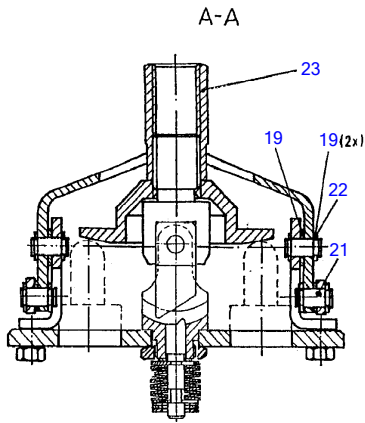

Item	Part number	Description	Valve Compl			Remarks
			Q'ty	Chan.	Serial No.	
	8011331	Valve Compl	1			
1	3981864	Lock	1			
2	8011332	Servo Control Handle	1			
4	3971486	Valve Insert	2			
5	3971475	Valve Insert	4			
6	3971533	Sliding Insert	6			
7	8003291	Actuation	1			
9	3971408	Pressure Spring	2			
10	3971419	Pressure Spring	4			
12	2917886	Screw Conection A3C	8			
14	3981875	Gaiter	1			
19	3971555	Shim	20			
21	8004038	Pin A3C	4			
22	8004039	Locking Washer	8			
23	8011883	Connection	1