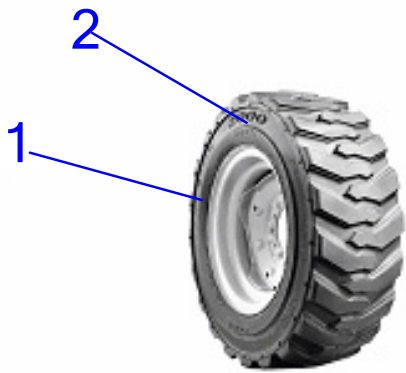

Item	Part number	Description	Covering			
			Q'ty	Chan.	Serial No.	Serv. Remarks
	8008759	Lining	1			
1	8005156	Front Covering	1			
2	3946850	Left Covering	1			
3	3946861	Right Covering	1			
4	8008754	Right Cover	1			
5	8008755	Left Cover	1			
6	3976618	Nut Holder	13			
7	0493447	Oval Head Screw	13			
8	3976583	Washer	13			
9	3976594	Protecting Cap	13			
10	3937224	Washer	13			
11	3934378	Oval Head Screw A3R	14			
12	3937382	Speed Nut	6			
13	3937360	Screw	6			
14	3937371	Protecting Cap	6			
15	2919742	Blind Rivet	2			
16	3976754	Profile Rubber 600 MM	2			
17	8008266	Left Lid	1			
18	8008267	Right Lid	1			