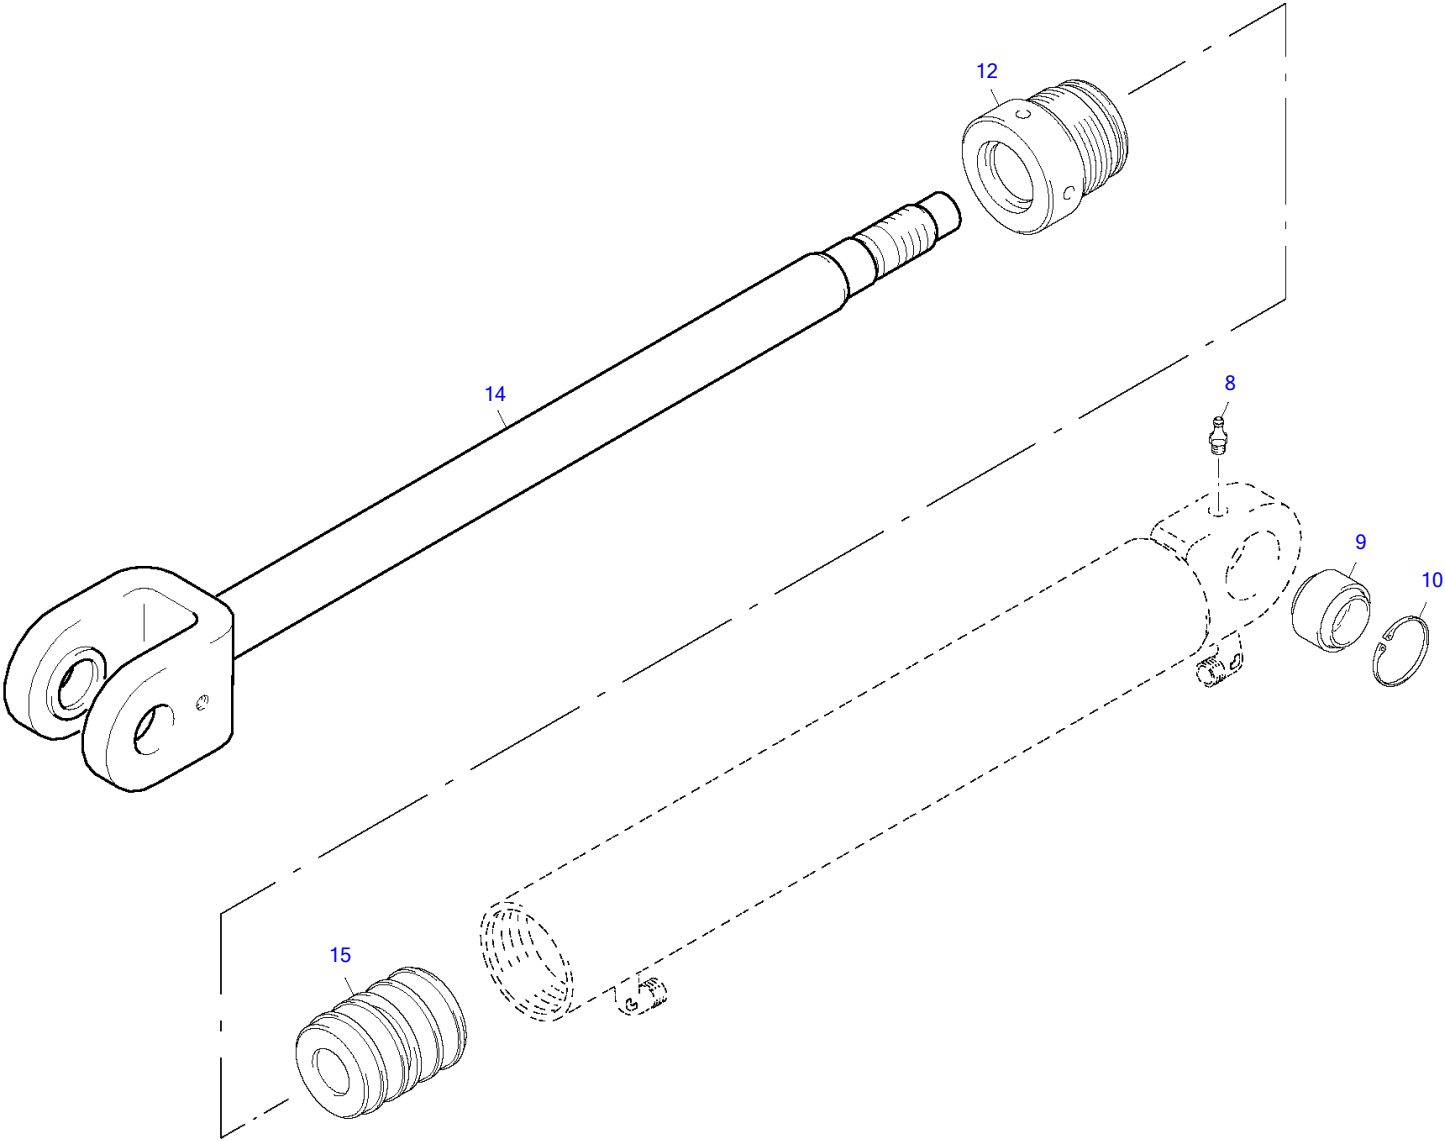

Working Ram

Item	Part number	Description	Q'ty	Chan.	Serial No.	Serv.	Remarks
	8017566	Working Cylinder	1				
8	0324590	Grease Nipple	1				
9	0465830	Spherical Bearing	2				
10	0318069	Circlip Tone 400	2				
11	0303528	Grease Nipple	1				
12	8017822	Guide Bush	1				
14	8017821	Piston Rod Compl	1				
15	8017820	Piston	1				
	8017819	Seal Kit	1