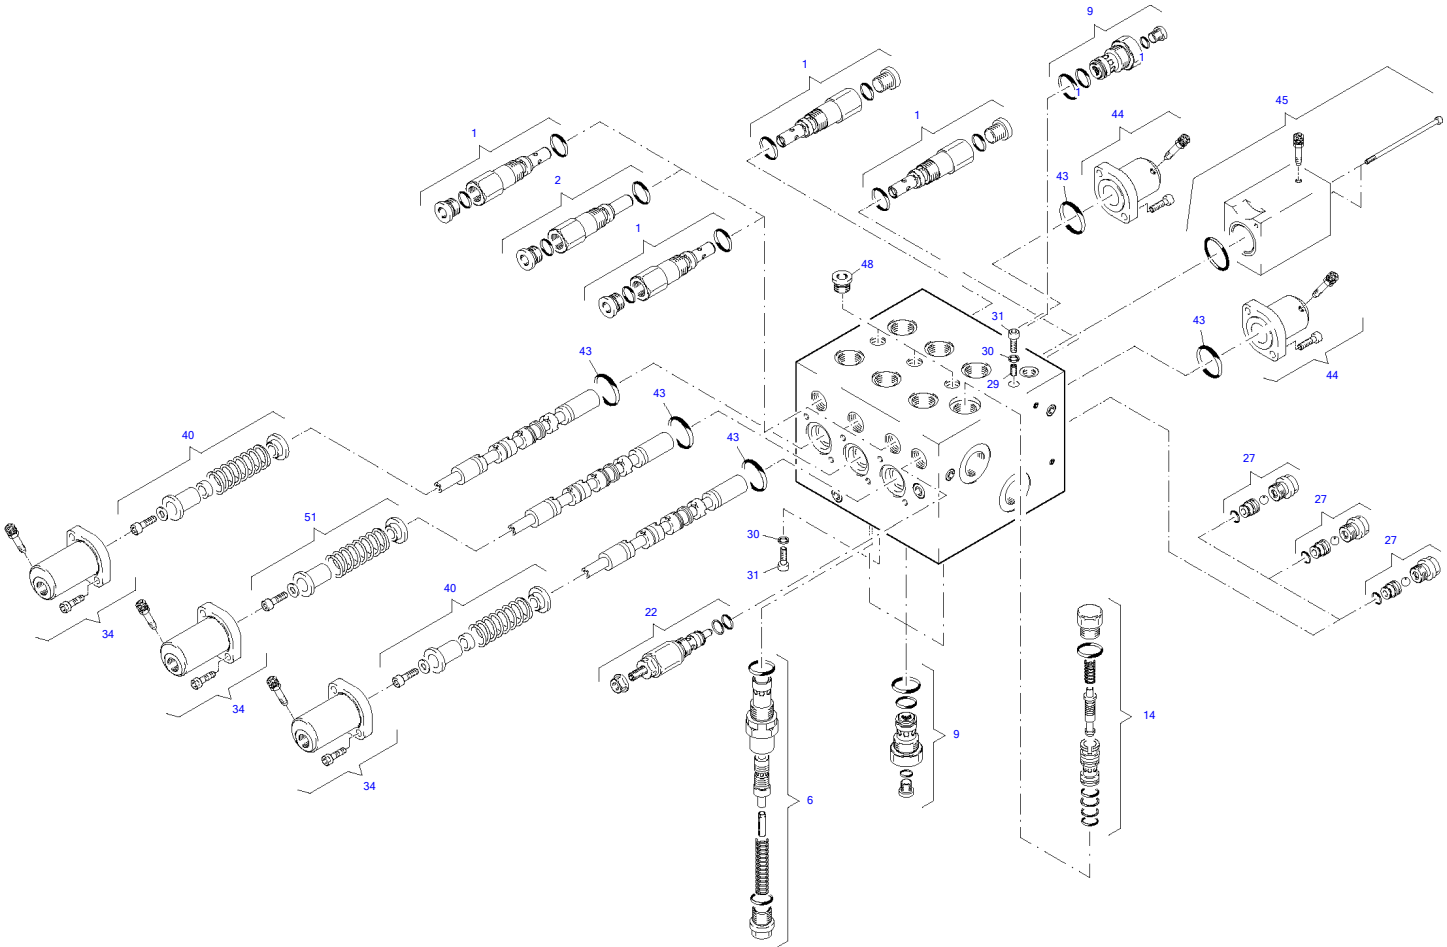

TW65 Book No. 8020866 01.10 S/N E106266
Directional Valve

Item	Part number	Description	Directional Valve			
			Q'ty	Chan.	Serial No.	Serv. Remarks
	8017657	Directional Valve	1			
1	8020880	Valve Compl	4			
2	8020881	Valve Compl	1			
6	3964307	Lowering Brake	1			
9	3988952	Check Valve	4			
14	3988929	Regulating Valve	1			
22	2984912	Pilot	1			
27	8011968	Two-Way Valve	3			
29	3964261	Nozzle	1			
30	0407385	Gasket A	2			
34	8011960	Cap Compl	3			
40	8011966	Set of Springs	2			
43	0391251	O-Ring	5			
44	8011961	Cap Compl	2			
45	3985108	Control Head	1			
48	0423556	Screw Plug A3C	3			
51	8011967	Set of Springs	1			
	3988963	Seal Kit	1