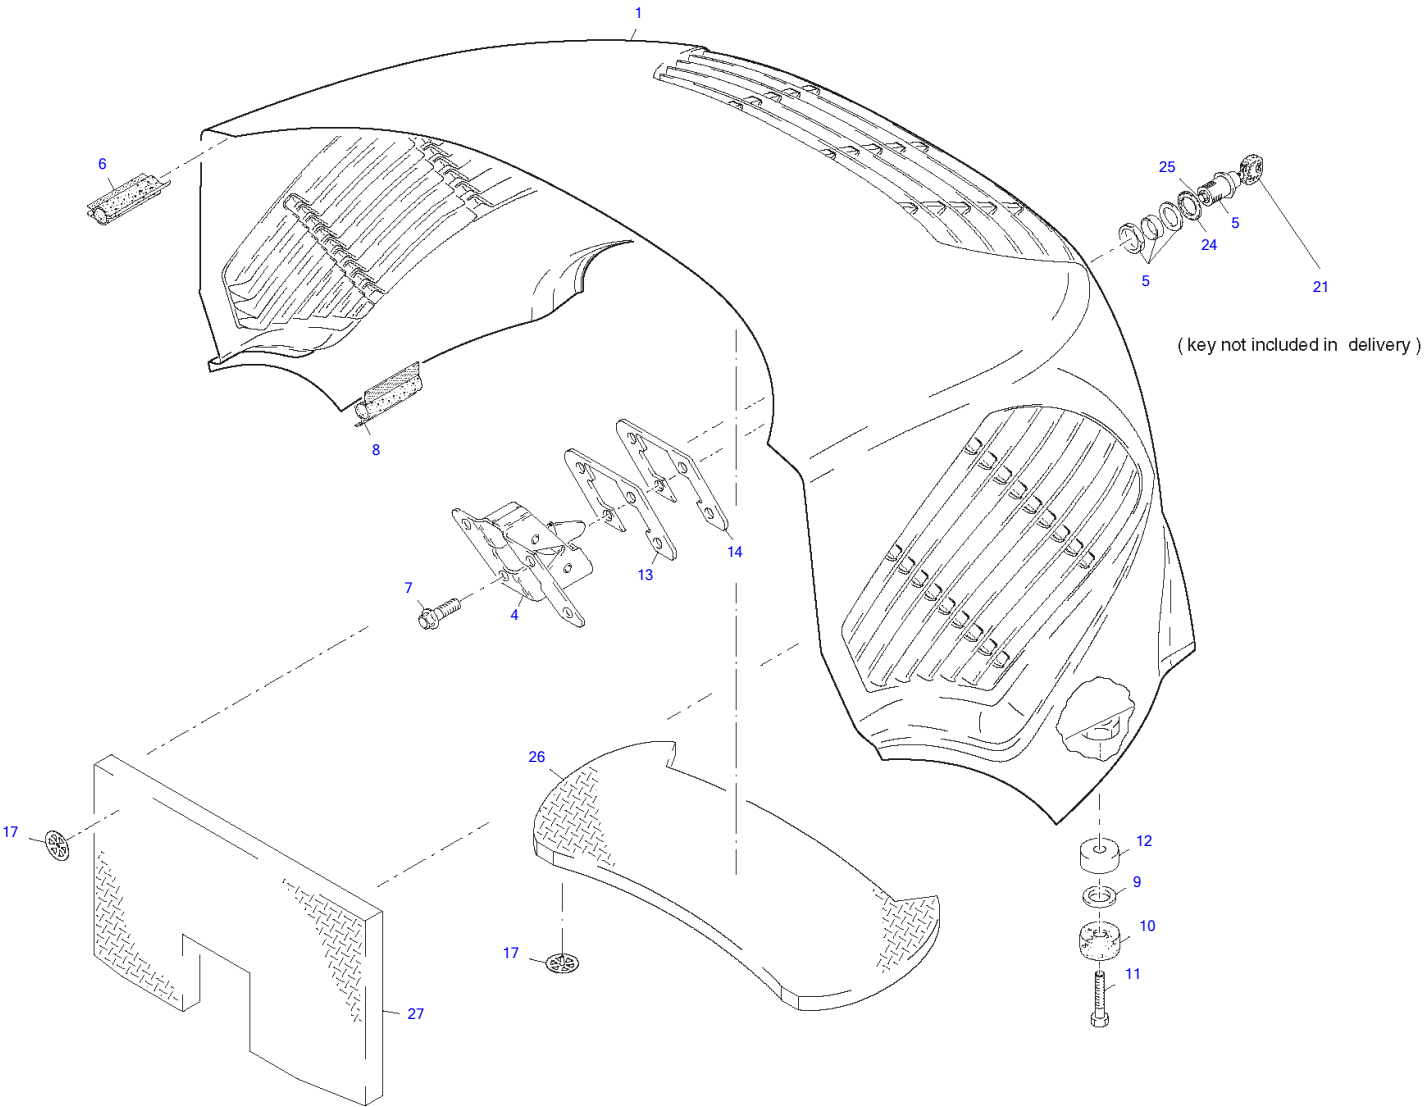

TW65 Book No. 8020866 01.10 S/N E106266
Engine Hood Compl

Engine Hood Compl

Item	Part number	Description	Q'ty	Chan.	Serial No.	Serv.	Remarks
	8016809	Engine Hood Compl	1				
1	8016799	Engine Hood	1				
4	3975822	Hood Lock	1				
5	3975877	Lock	1				
6	3930614	Profile Rubber 1190 MM	1				
7	8009775	Serrated Hex Head Screw	4				
8	8015919	Profile Rubber 2375 MM	1				
9	1629567	Washer A3C	2				
10	0466364	Round Buffer	2				
11	3934390	Hex Head Screw	2				
12	3946123	Spacer Sleeve	2				
13	3936405	Plate	1				
14	8011935	Plate Compl	4				
17	1786874	Clip	23				
21	3643912	Ignition Key	1				
24	3945757	Washer	1				
25	2997224	Serrated Hex Head Screw	1				
26	8015258	Insulating Board	1				
27	8015259	Insulating board	2