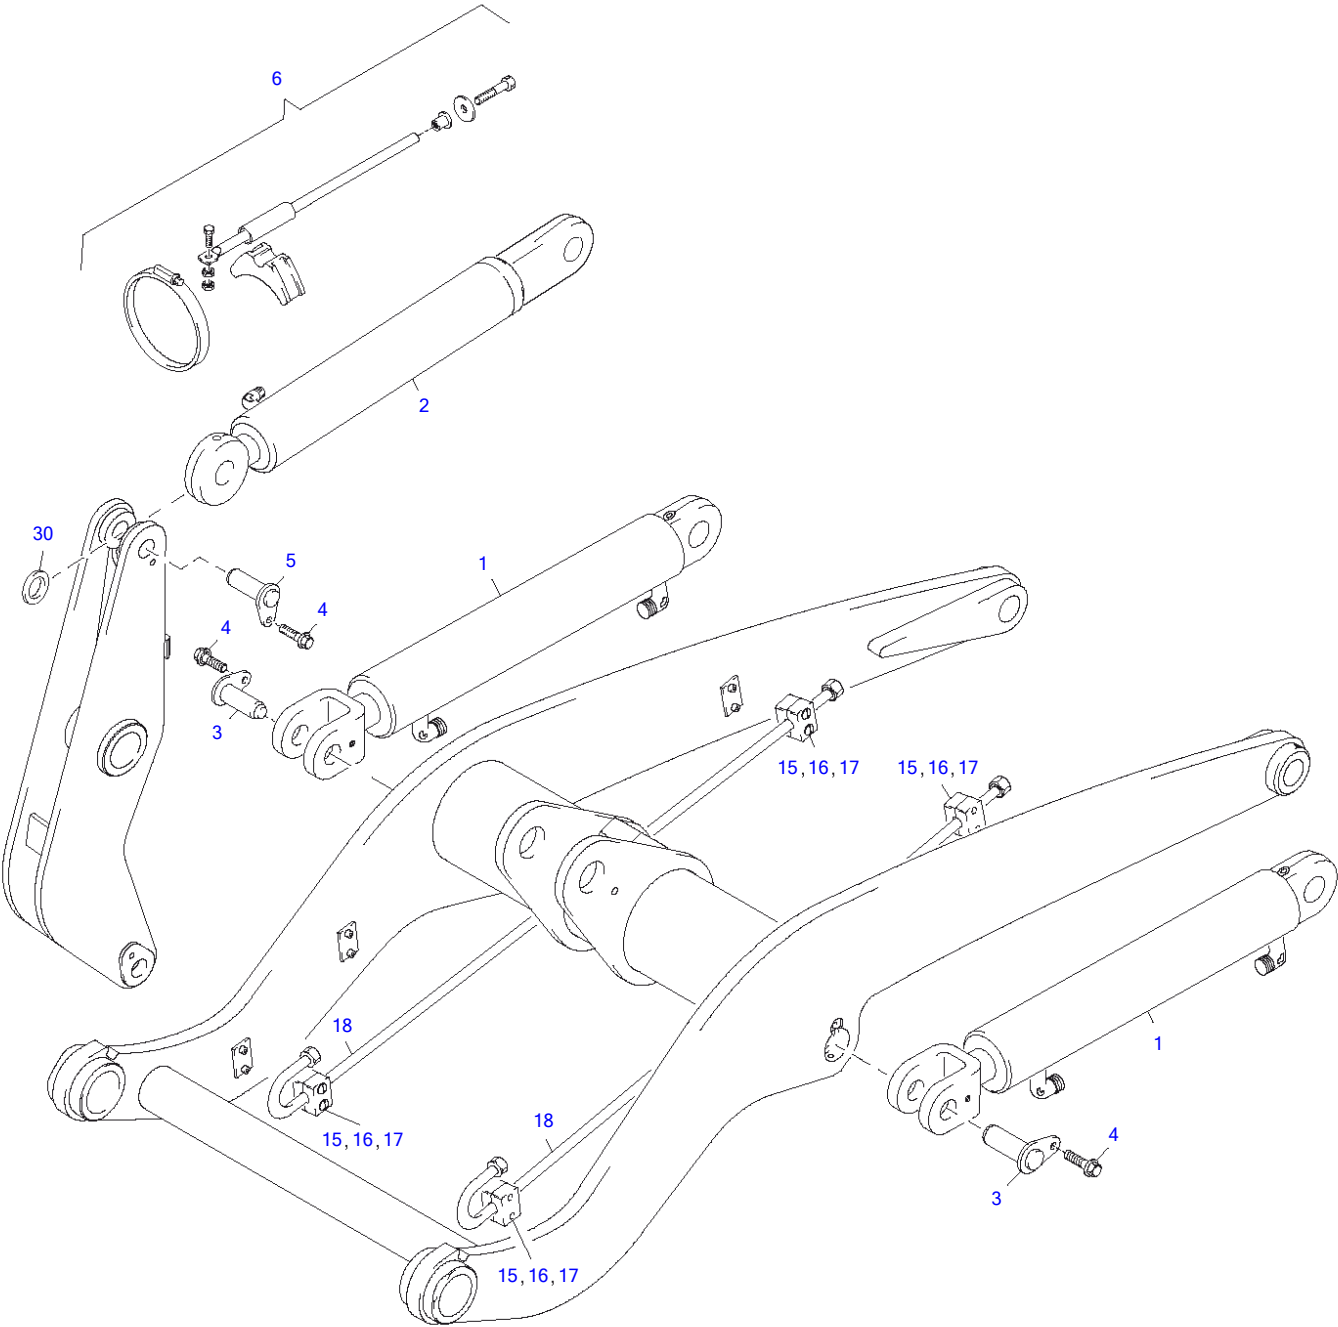

TW65 Book No. 8020866 01.10 S/N E106266
Hydraulic Lifting Unit

Hydraulic Lifting Unit

Item	Part number	Description	Q'ty	Chan.	Serial No.	Serv.	Remarks
	8017642	Hydraulic Lifting Unit	1				
	8016544	Boom	1				
1	8017548	Lifting Cylinder	2				
2	8017566	Working Cylinder	1				
3	8017586	Pin Compl	2				
4	1783337	Serrated Hex Head Screw	3				
5	8017588	Pin Compl	1				
6	8019384	Shovel Position Indicator	1				
15	0877203	2-Piece Clip Body	4				
16	1302325	Washer	8				
17	1780969	Oval Head Screw	8				
18	8017653	Conduit	2				
30	4674104	Shim 1.0 MM	1				
	8001149	Shim 1.5 MM	1				
	4626253	Shim 2.0 MM	1