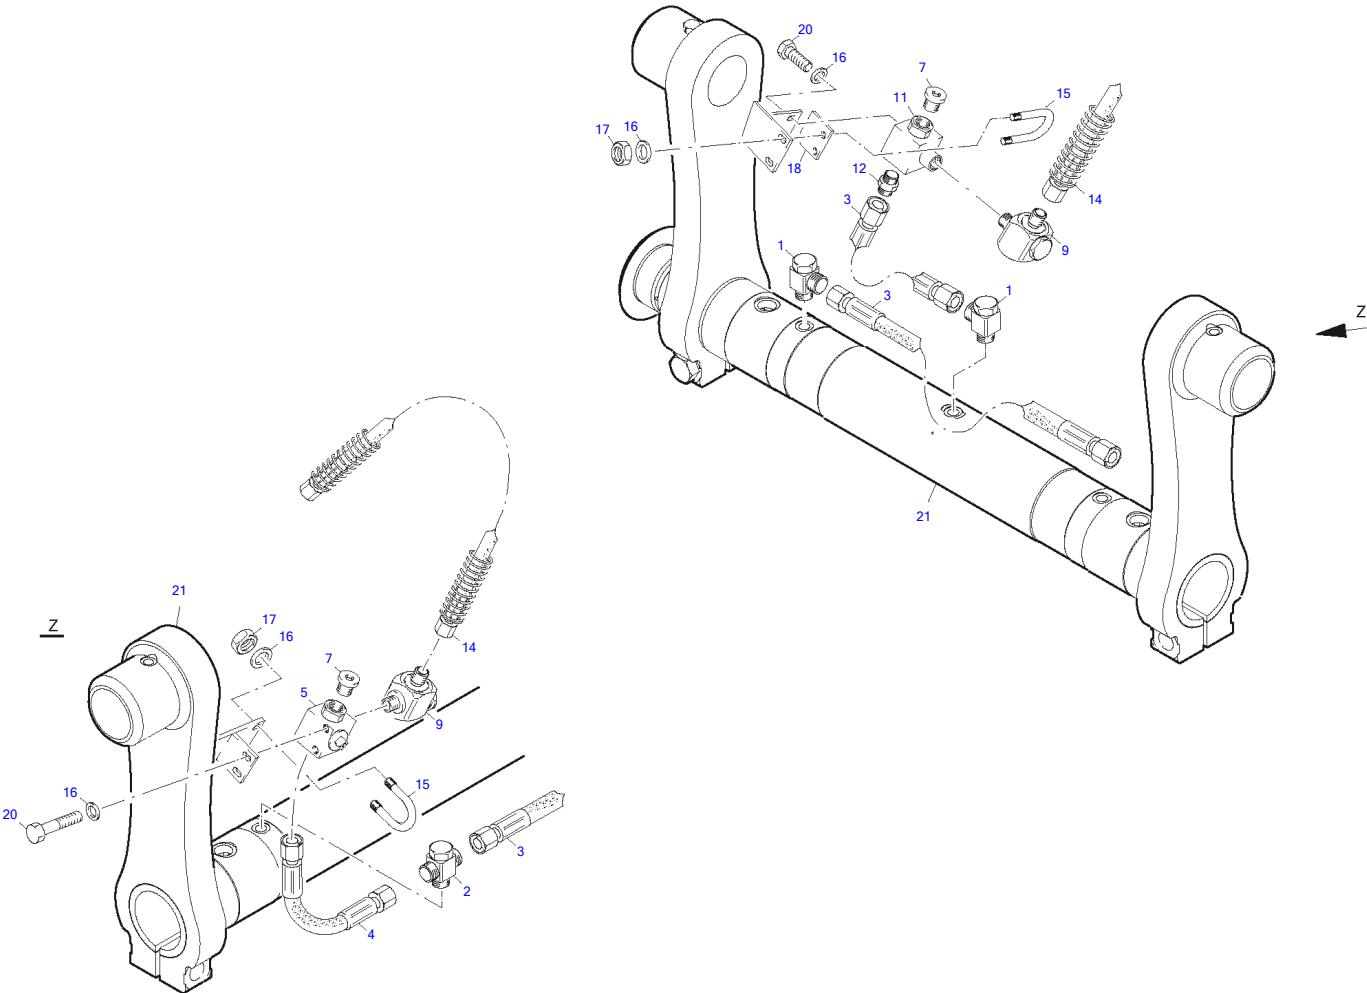

TW65 Book No. 8020866 01.10 S/N E106266
Hyd Quick Release Eq

Hyd Quick Release Eq

Item	Part number	Description	Q'ty	Chan.	Serial No.	Serv.	Remarks
	8016545	Hyd Quick Release Eq	1				
1	2456822	Coupling A3C	2				
2	2456844	Coupling A3C	1				
3	8003356	HP-Hose 8 X 425	2				
4	8003357	HP-Hose 8 X 200	1				
5	2970905	Shut off Cock	1				
7	2605709	Screw Plug A3C	2				
9	8013001	Seivel Joint	2				
11	2971746	Square Steel Bar	1				
12	2908501	Coupling A3C	1				
14	8008375	HP-Hose 13 X 825	2				
15	8002703	Clamp Strap	2				
16	2992014	Ripp Washer A3C	8				
17	0487336	Nut A3C	4				
18	8010355	Plate	1				
20	1307115	Hex Head Screw A3C	4				
21	8003071	Hyd Quick Release Eq	1