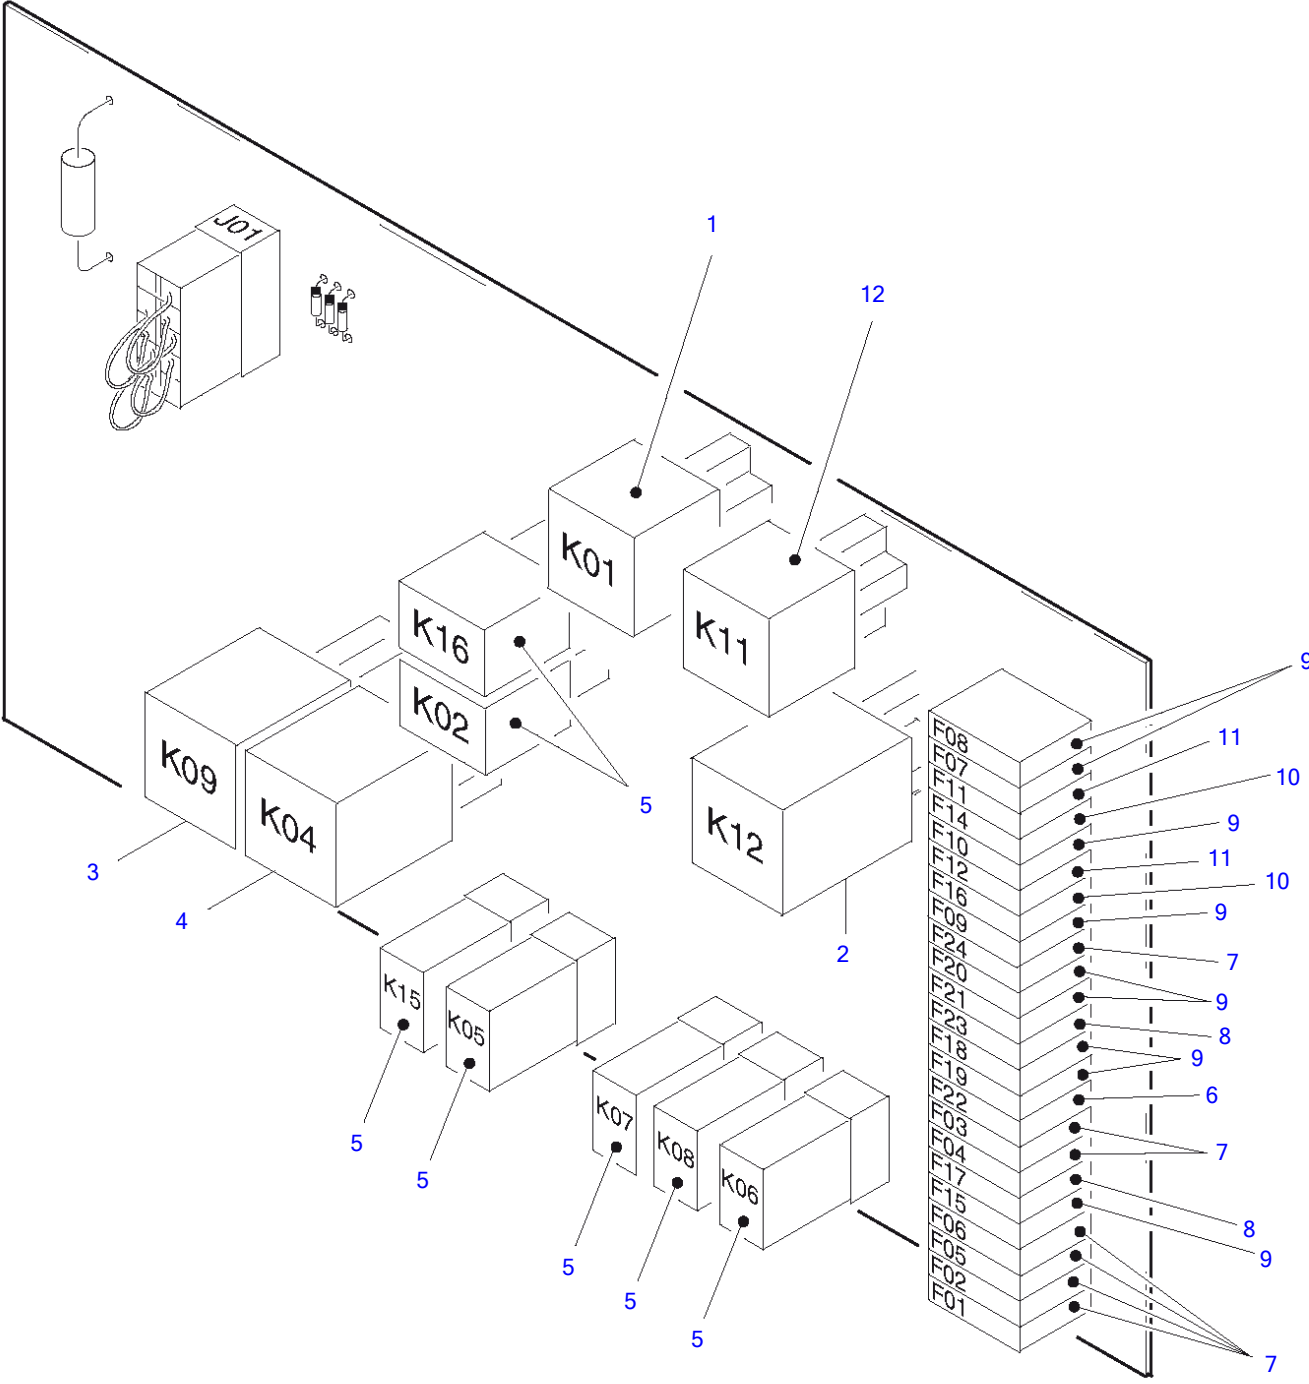

Electrical System Cabin

Item	Part number	Description	Q'ty	Chan.	Serial No.	Serv.	Remarks
	8008388	Electrical System	1				
1	8008597	Printed Circuit Board	1				
2	3940809	Nut	4				
3	1631765	Hex Head Cap Screw	4				
4	8009236	Joystick Cable Set	1				
5	8008598	Cabin Cable Set	1				
6	8009237	Display Cable Set	1				
7	8008592	Display Compl	1				
	8013964	Light Bulb	1				
	0335366	Light Bulb	1				
	8013963	Light Bulb	14				
8	3978370	Oval Head Screw A3R	1				
9	3973693	Dashboard	1				
10	3926776	Switch	1				
11	3926787	Bail	1				
12	0307544	Hex Head Cap Screw	2				
13	0478675	Nut Holder	2				
14	3976607	Countersunk Screw	1				
15	3976629	Laminar Plug	1				
16	3935346	Plate	1				
17	3978381	Raised Counters H Screw	1				
18	3928143	Ignition Lock	1				
	3643912	Ignition Key	1				
19	3933128	Switch 12V	1				
22	8008599	Cabin Cable Set	1				
23	3977119	Plate	9				
25	3927186	Courtesy Light	1				
	0335344	Light Bulb Soffitte	1				
26	0399760	Hex Nut A3C	2				
28	1719419	Socket	1				
30	1663821	Mounting Frame	2				
31	3972909	Switch	1				
32	1719033	Decal	1				
33	8005311	Button 12V	1				
34	8005312	Decal	1				
35	3972943	Switch	1				
36	1718985	Decal	1				
37	4671952	Switch 12V	1				
38	1719135	Decal	1				
39	4674353	Switch 12V	1				
40	3765828	Decal	1				
41	1359720	Cover	2