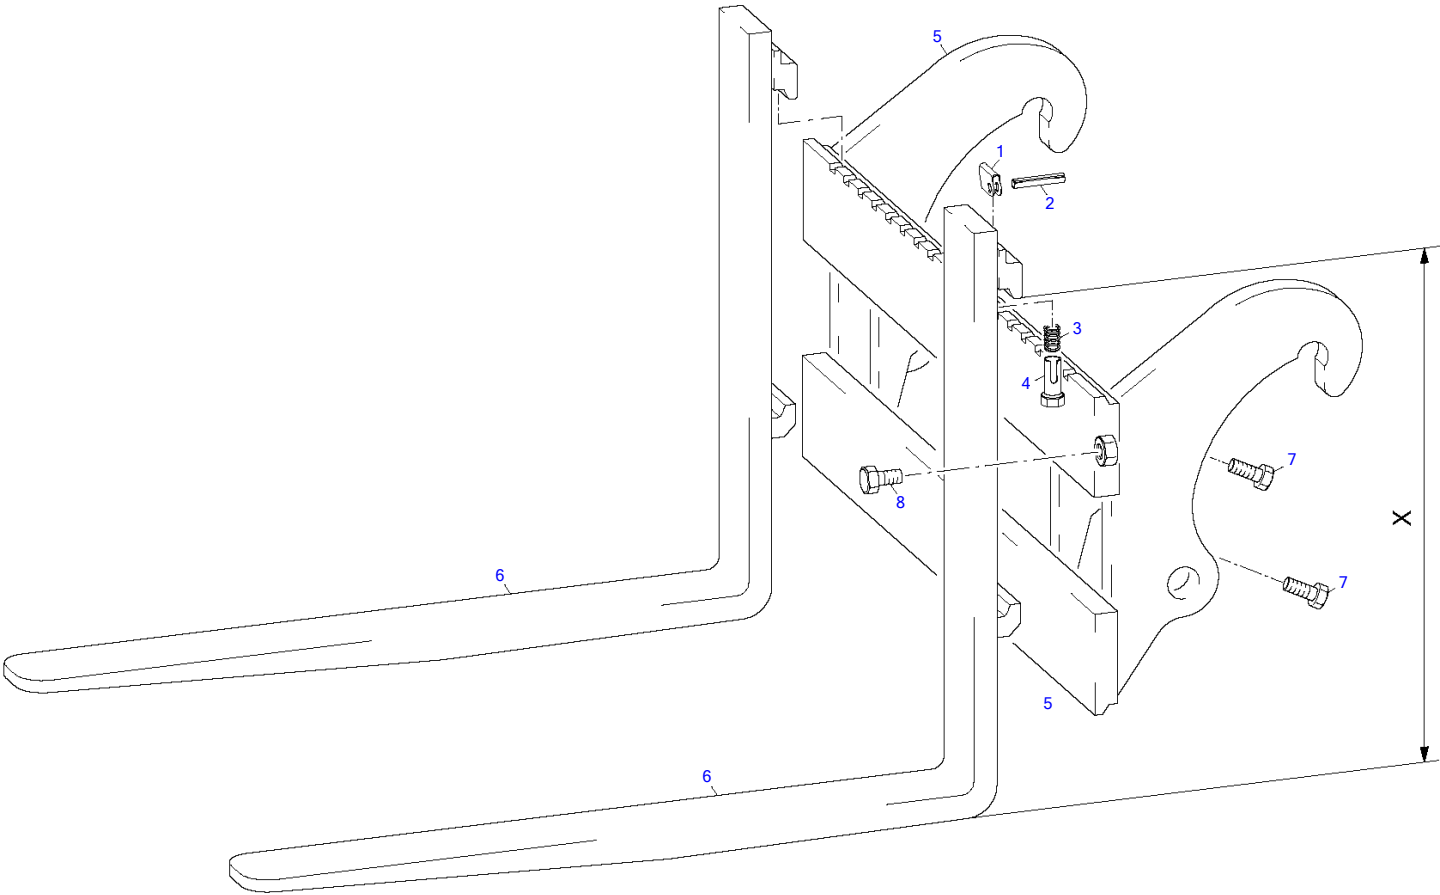

Hyd Quick Release Eq

Item	Part number	Description	Q'ty	Chan.	Serial No.	Serv.	Remarks
	8003071	Hyd Quick Release Eq	1				
1	8006719	Welded Hyd Quick Release	1				
	8004487	Locking Cylinder	1				
2	8003002	Lever Compl	1				
3	2975944	Bolt	1				
4	3981751	Hex Head Cap Screw	2				
5	0327297	Hex Nut A3C	2				
10	2909079	Washer 1.0 MM	1				
	2909091	Washer 1.2 MM	1				
	2909104	Washer 1.5 MM	1				
	2909080	Washer 2.0 MM	1				
12	8006971	Locking Pin	1				
13	8003068	Bush	2				
14	0871014	Hex Head Screw	2				
15	1007349	Hex Nut A3C	2				
17	8002712	Left Holder	1				
18	8002713	Right Holder	1				
19	8003224	Gasket	2				
20	2909137	Washer	2				
21	8002033	Ring	4				
22	2909137	Washer 1.0 MM	1				
	2909126	Washer 1.2 MM	1				
	2909115	Washer 1.5 MM	1				
	2900434	Washer 2.0 MM	1				
26	0324590	Grease Nipple	2				
27	2971042	Split Bush	1				
28	8001980	Ring	2				
29	2985537	Threaded Pin	1				
30	0809472	Ring	2				
31	8004388	Split Bush	2				
32	8016545	Hyd Release System	1				
40	8007233	Lip Seal	2				
41	1666675	Screw Plug A3C	2				
42	8008026	Dowel Pin	2				
43	8008021	Dowel Pin	2				
44	3976674	Circlip Tone 400	2				
45	8007197	Guide Ring	2				
46	8006428	Seal Kit 50/28	1				
48	8007195	Piston Rod Compl	2				
49	8007209	Nozzle	2				
50	1629965	Screw Plug A3C	2				
51	8008020	Dowel Pin	2