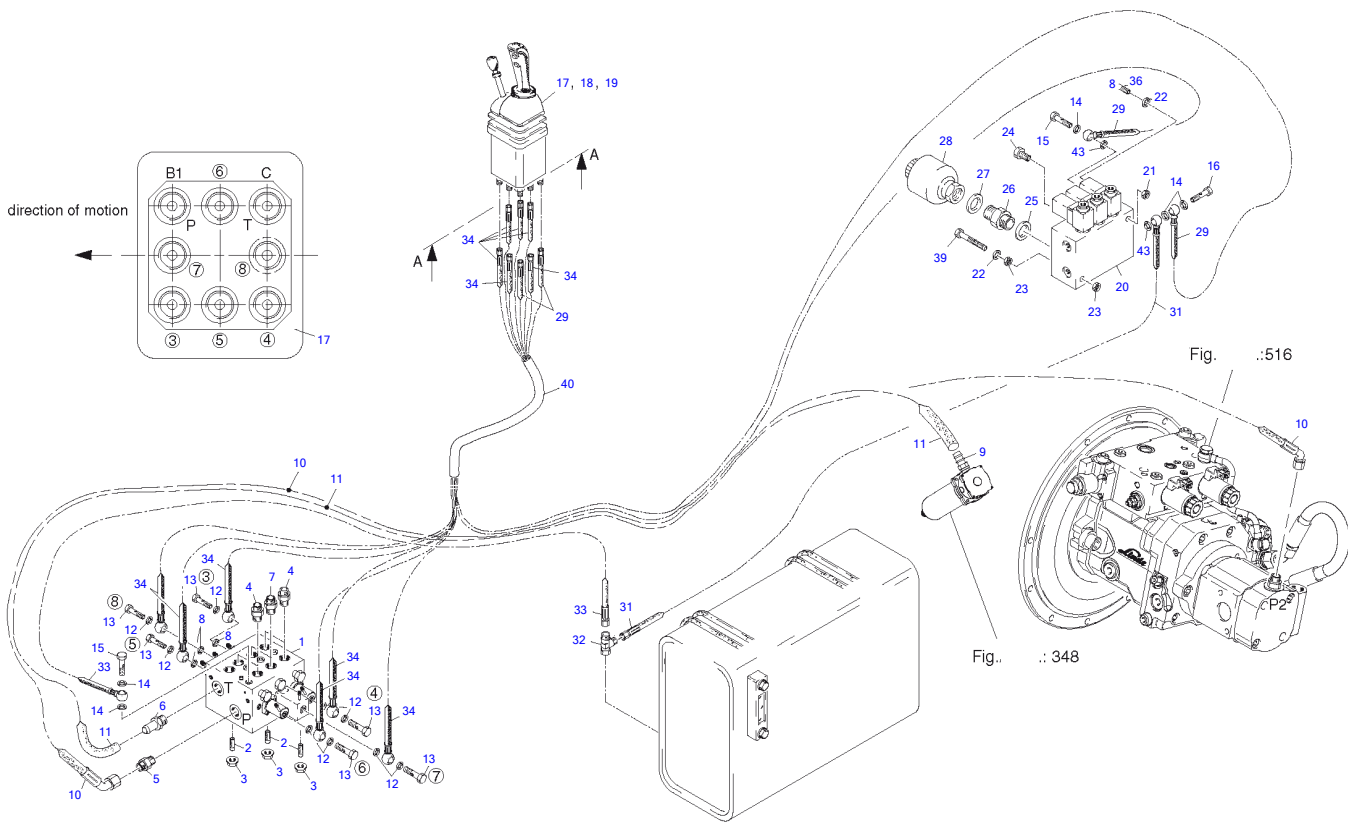

TW65 Book No. 8020866 01.10 S/N E106266
Hydraulic Lifting Unit

Hydraulic Lifting Unit

Item	Part number	Description	Q'ty	Chan.	Serial No.	Serv.	Remarks
	8017642	Hydraulic Lifting Unit	1				
	8016544	Boom	1				
1	8017548	Lifting Cylinder	2				
2	8017566	Working Cylinder	1				
3	8017586	Pin Compl	2				
4	1783337	Serrated Hex Head Screw	3				
5	8017588	Pin Compl	1				
6	8019384	Shovel Position Indicator	1				
15	0877203	2-Piece Clip Body	4				
16	1302325	Washer	8				
17	1780969	Oval Head Screw	8				
18	8017653	Conduit	2				
30	4674104	Shim 1.0 MM	1				
	8001149	Shim 1.5 MM	1				
	4626253	Shim 2.0 MM	1				

Pilot Control Compl						
Item	Part number	Description	Q'ty	Chan.	Serial No.	Serv. Remarks
	8017492	Pilot Control Compl	1			
1	8008717	Directional Valve	1			
2	2990169	Stud	3			
3	1722787	Serrated Nut	3			
4	2980576	Screw Connection A3C	4			
5	2481696	Screw Connection A3C	1			
6	8006878	Screw Connection A3C	1			
7	1361586	Screw Connection A3C	2			
8	2989848	Gasket A3C	3			
9	8009530	Screw Connection A3C	1			
10	8003019	HP-Hose 13 X 2800	1			
11	8006759	LP-Hose 3150 MM	1			
12	0373588	Usit Ring U	9			
13	0311528	Hollow Screw A3C	6			
14	0350898	Usit Ring U	5			
15	0862944	Hollow Screw A3C	2			
16	2980827	Hollow Screw A3C	1			
17	8011331	Valve Compl	1			
18	1347271	Hex Head Screw A3C	2			
19	0487336	Hex Nut A3C	2			
20	8017593	Solenoid Valve	1			
	8020545	Solenoid Valve 12V	3			
21	0893156	Hex Nut A3C	1			
22	2481254	Serrated Washer A3C	2			
23	1356341	Washer A3C	2			
24	1347486	Screw Plug A3C	1			
25	0858506	Usit Ring U	1			
26	3766192	Double Nipple	1			
27	0858573	Usit Ring U	1			
28	3766181	Pressure Accumulator	1			
29	3932707	Hose Line 6 X 2600	2			
31	3945315	Hose Line 6 X 1550	1			
32	2903937	Screw Connection A3C	1			
33	3931013	Hose Line 6 X 1400	1			
34	3947873	Hose Line 6 X 2200	6			
36	1307080	Hex Head Screw A3C	1			
39	1625030	Hex Head Screw A3C	1			
40	2986801	Heater Hosse 800 MM	1			
43	3768296	Gasket A3C	2			