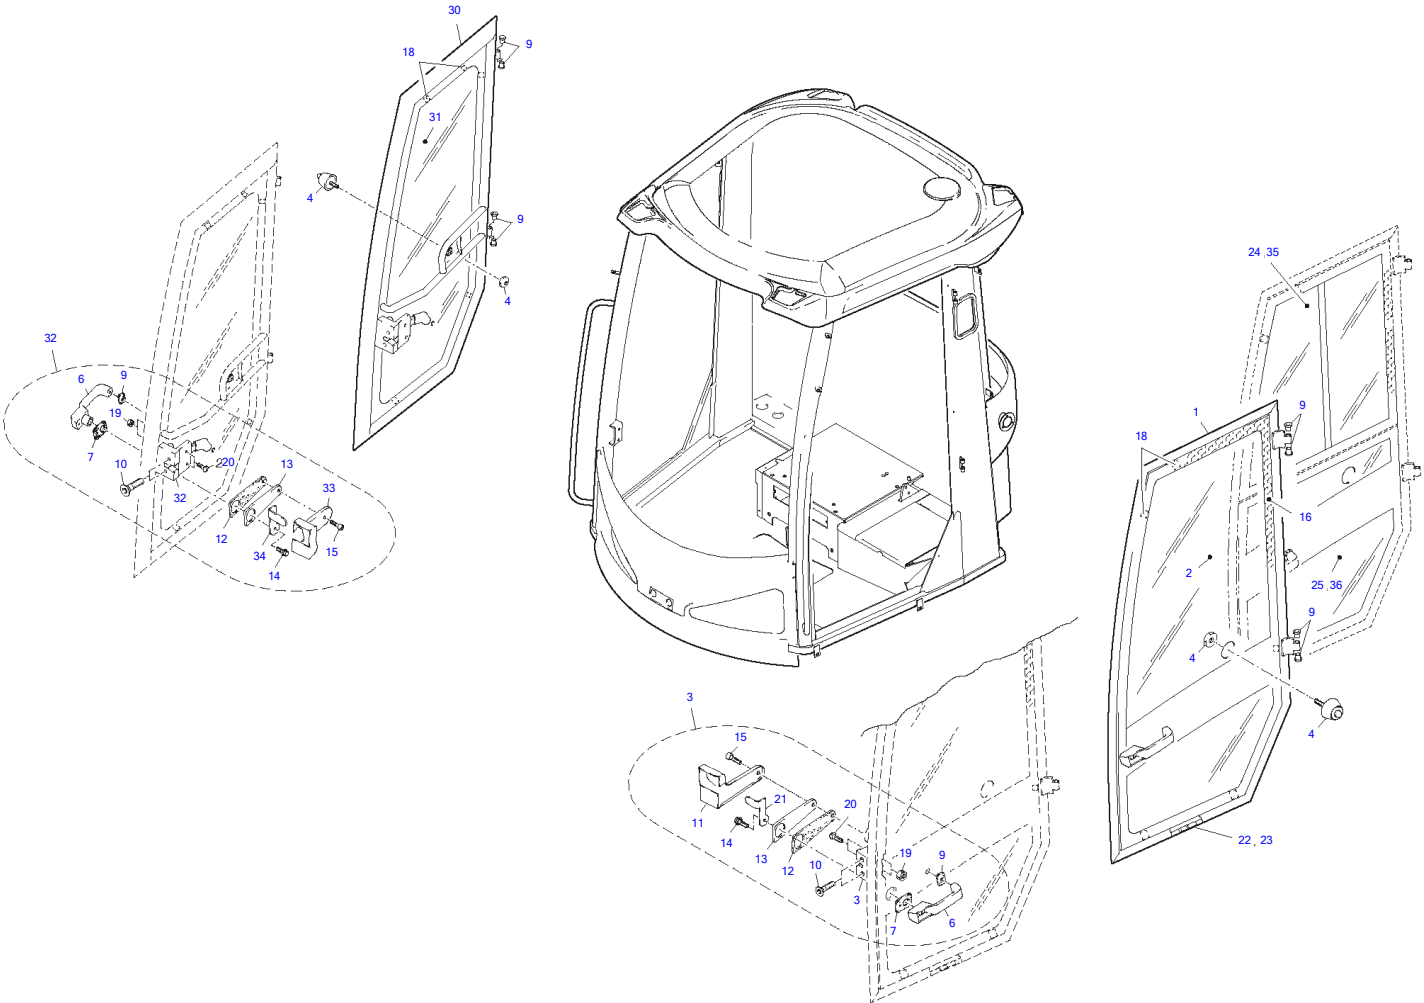

Item	Part number	Description	Cabin Q'ty	Chan.	Serial No.	Serv.	Remarks
104	1307079	Hex Head Screw A3C	2				
105	8004858	Bottom Lid	1				
106	8009476	Lid	1				
107	8005287	Cover Compl	1				
108	8005511	Lid Compl	1				
109	3753595	Oval Head Screw A3R	8				
110	3934378	Oval Head Screw A3R	6				
121	8005547	Holder Magnet	1				
122	8013706	Air Nozzle Kit	1				
123	1356341	Washer A3C	8				
124	0879089	Coat Hook	1				
125	8008231	Oval Head Screw	4				
126	0909291	Profile Rubber 40 MM	2				
127	0909291	Profile Rubber 170 MM	2				
130	8006529	Rubber Element	4				
132	3981535	Switch	1				
133	3927700	Compensator Reservoir	1				
137	8007110	Cabin Filter	2				
138	8007495	Cone Head	2				
150	8006166	Insulating Material	1				

TW65 Book No. 8020866 01.10 S/N E106266
Cabin Door Left