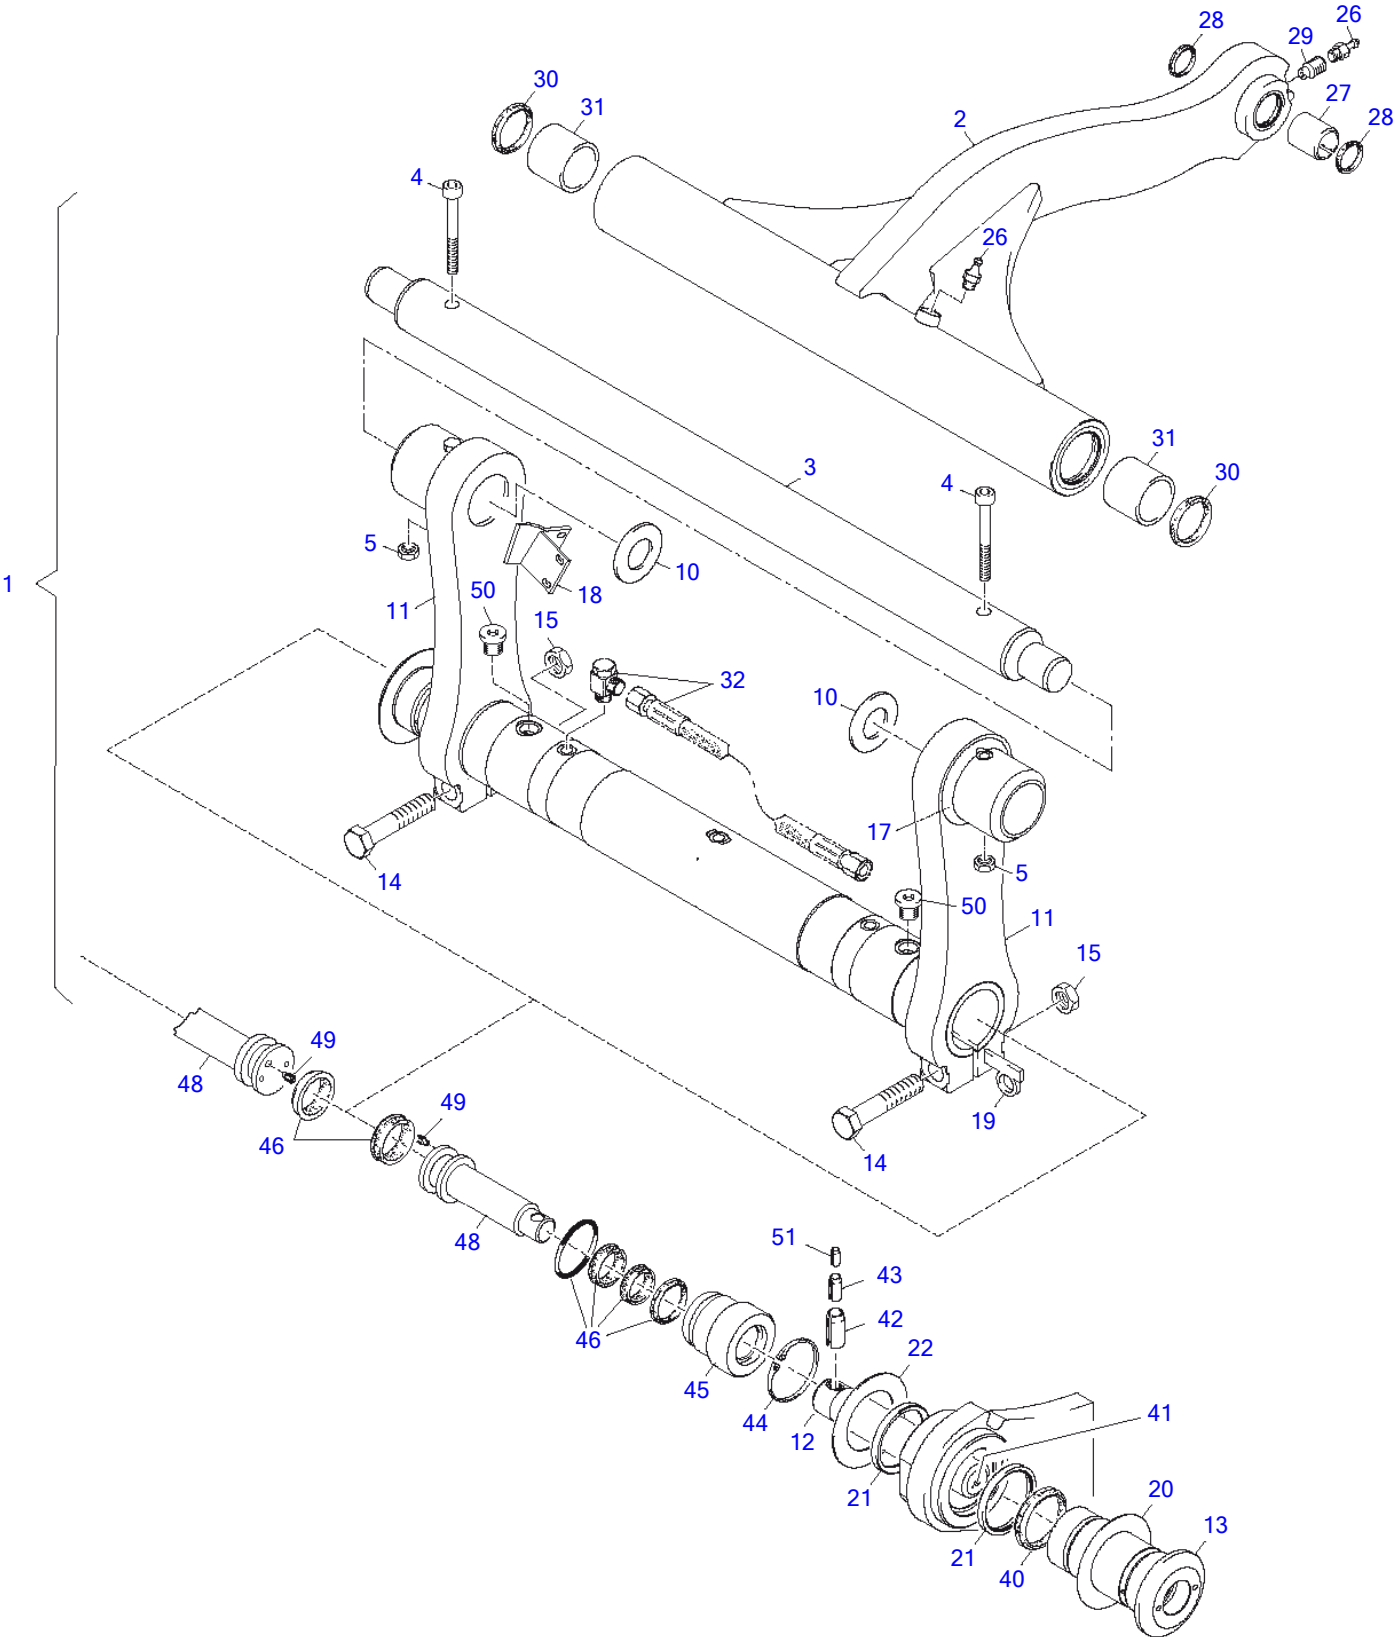

Steering Column Compl

Item	Part number	Description	Q'ty	Chan.	Serial No.	Serv.	Remarks
	3930421	Steering Column Compl	1				
1	3928494	Console	1				
3	3931637	Brake Pedal Compl	1				
4	0845841	Retaining Spring	1				
7	0893236	Hex Head Screw A3C	2				
8	0893167	Hex Head Nut A3C	2				
9	0899276	Washer A3C	1				
11	1398443	Circlip Tone 400	1				
16	3976436	Bush	2				
20	3937144	Pneumatic Spring	1				
21	3937155	Release	1				
22	0847172	Woodruff Key	1				
23	3976447	Pedal Coating	1