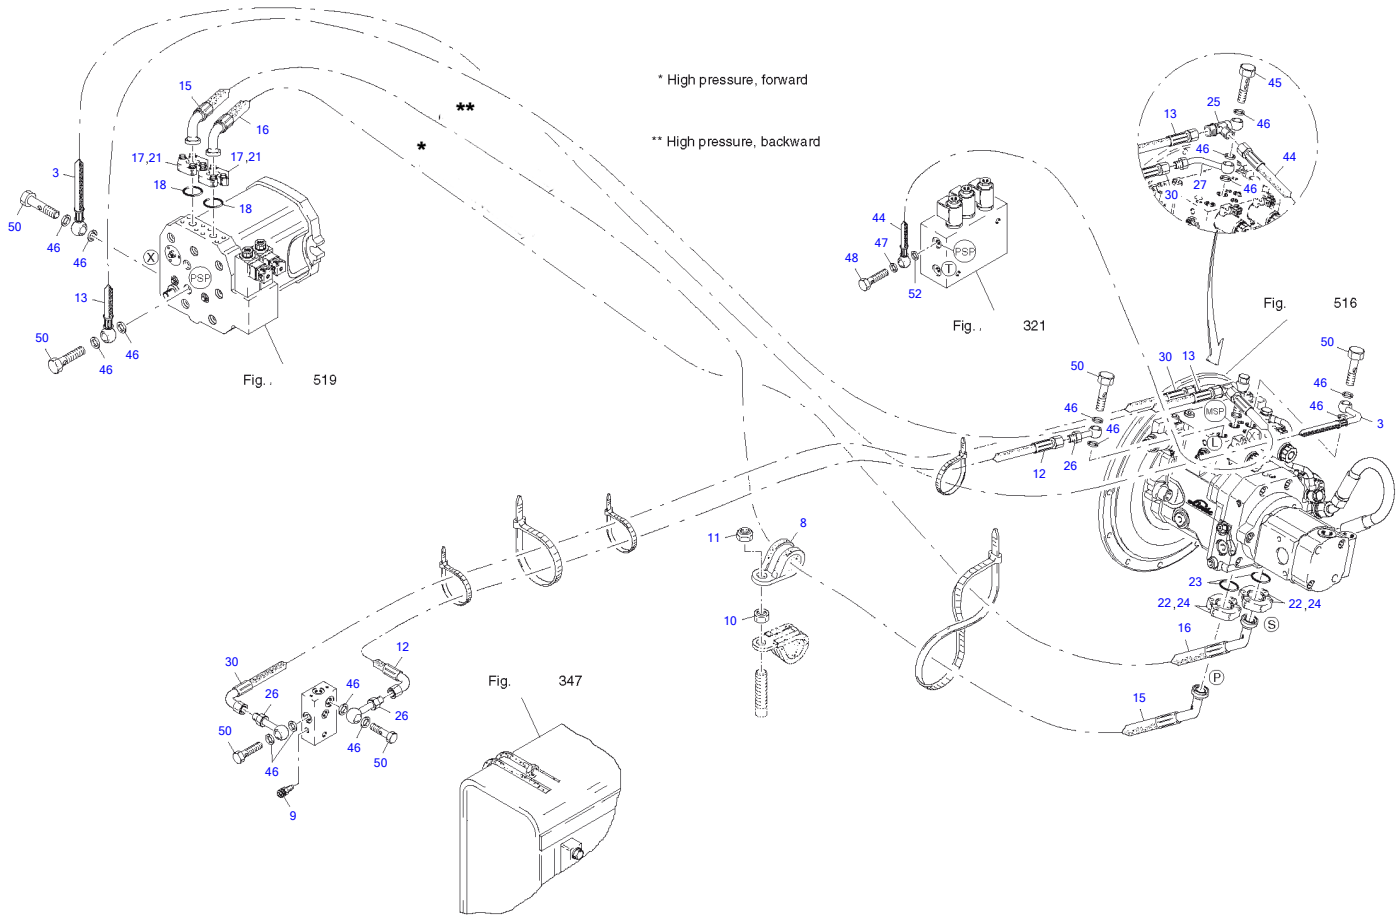

TW65 Book No. 8020866 01.10 S/N E106266
Return Hydraulics

Return Hydraulics

Item	Part number	Description	Q'ty	Chan.	Serial No.	Serv.	Remarks
	8017507	Return Hydraulics	1				
1	8011354	Oil Cooler/Ventilator	1				
2	8006878	Coupling A3C	3				
3	8006759	LP-Hose 1250 MM	1				
4	8005332	Gasket	2				
5	8005342	Nut A3C	2				
6	8006759	LP-Hose 1250 MM	1				
7	1896571	LP-Hose 1075 MM	1				
8	8006759	LP-Hose 800 MM	1				
9	8008092	Holder	1				
10	3929440	Air Filter	1				
11	8004460	Coupling A3C	2				
12	8009636	Return Filter Compl	1				
13	1896571	LP-Hose 400 MM	1				
14	1722787	Serrated Nut	1				
15	8010060	Coupling A3C	1				
17	1309195	Hex Head Cap Screw	3				
18	8008624	Compression Spring Cord	1				
19	2481254	Ripp Washer A3C	6				
20	8009530	Coupling A3C	2				
22	8017098	Ventilator 12V	1				
23	3923842	Quick Lock	1				
24	1307079	Hex Head Screw A3C	6				
25	0350898	Usit Ring U	1				
26	2970494	Hose Line	1				
27	0862944	Female Screw A3C	1				
28	1074306	Usit Ring U	1				
29	0373588	Usit Ring U	1				
30	2982909	Female Screw A3C	1				
31	0916665	Hose 130 MM	1				
33	8007024	Connecting Pipe Compl	1				
34	2456957	Screw Connection A3C	2				
36	3939464	Ripp Washer A3C	3				
37	3768296	Gasket A3C	1				
38	8018818	Connecting Piece Compl	1				