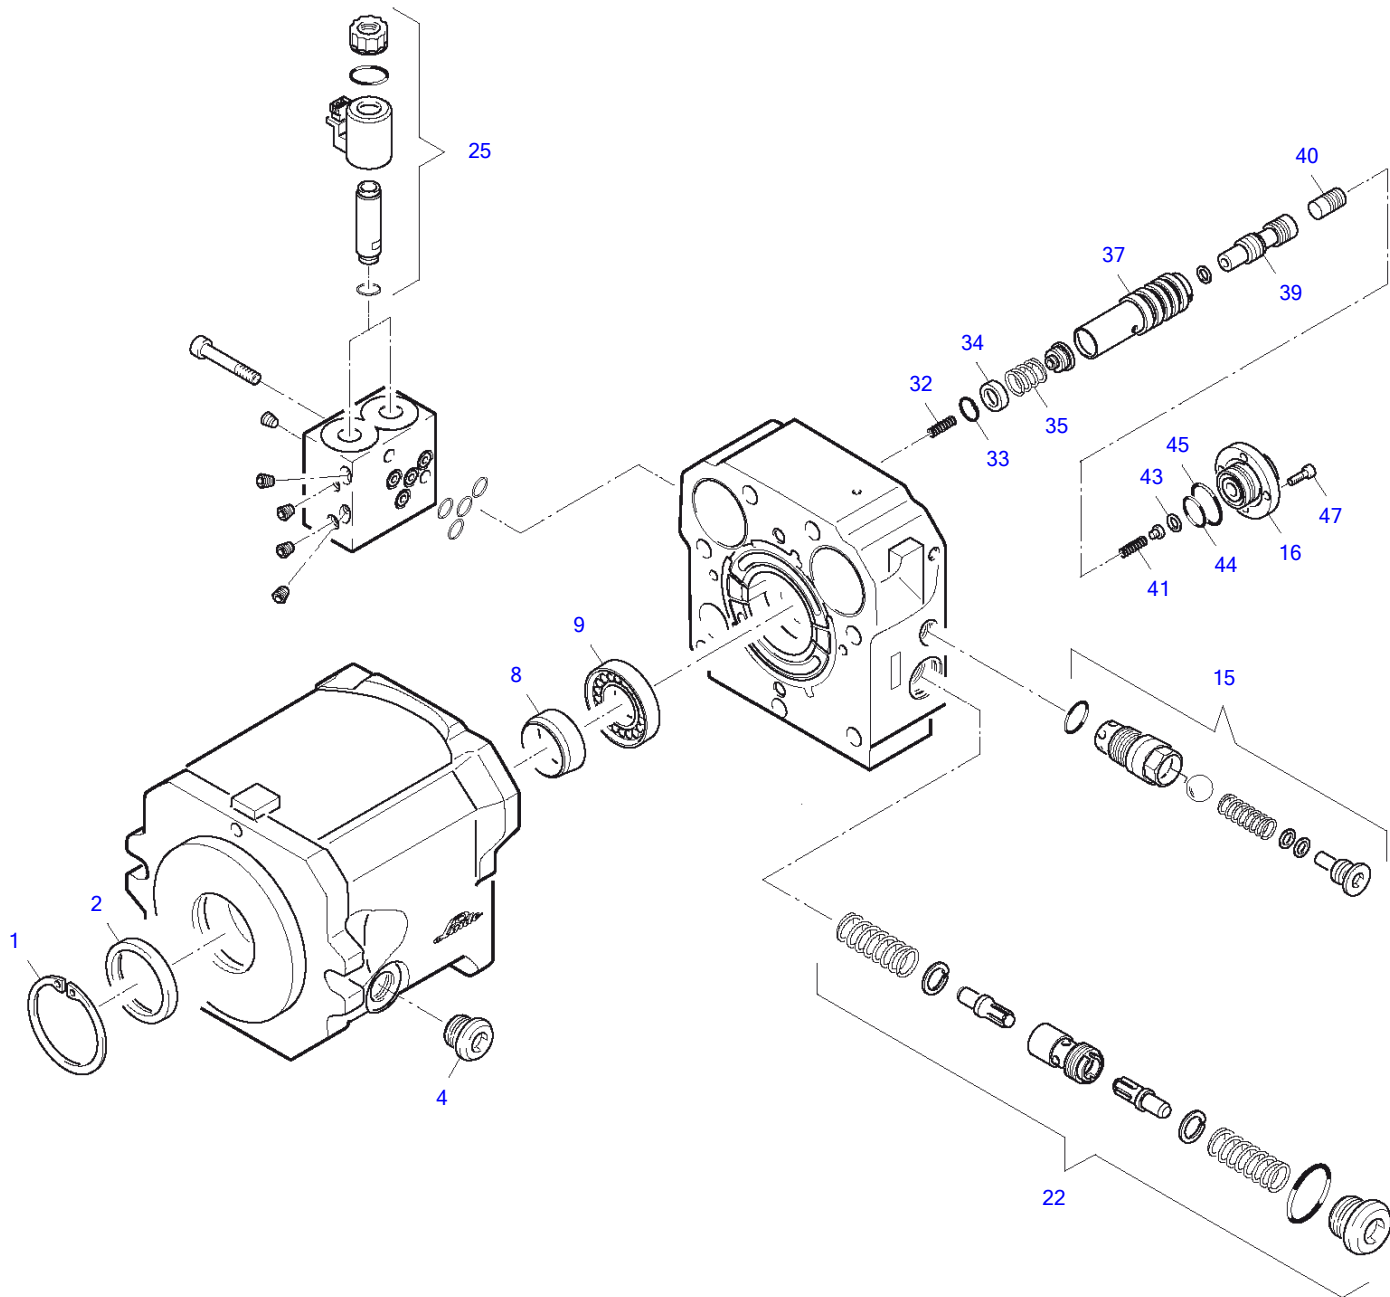

Oil Pressure Pump Compl 12V

Item	Part number	Description	Q'ty	Chan.	Serial No.	Serv.	Remarks
	8016978	Oil Pressure Pump Compl 12V	1				
1	8019285	Filter Flange	1				
2	8006103	Threaded Bush	1				
3	8018978	Filter	2				
4	1011243	O-Ring	1				
5	8019297	O-Ring	1				
6	8019298	Nozzle	1				
8	0864719	Screw Plug	1				
9	0893009	Hex Head Cap Screw	2				
10	0373588	Usit Ring U	4				
11	0311528	Hollow Screw A3C	2				
12	8019273	Conduit	1				
21	8002589	Flange SAE 4	1				
22	2905928	Washer HV	2				
23	3962372	Hex Head Screw V-Plus	2				
24	8019281	Coupling Sleeve	1				
25	8019283	O-Ring	4				
26	8006076	O-Ring	8				
27	8019282	Intermediate Flange	1				
28	1314056	Hex Head Cap Screw	2				
29	8019284	O-Ring	1				
30	8017234	Oil Pressure Pump	1				
31	8019272	Hex Head Cap Screw	2				
32	8019659	Screw Connection A3C	1				
33	8019274	Hose Line	1				
34	8019657	Screw Connection A3C	1				
	8019292	Seal Kit Compl	1