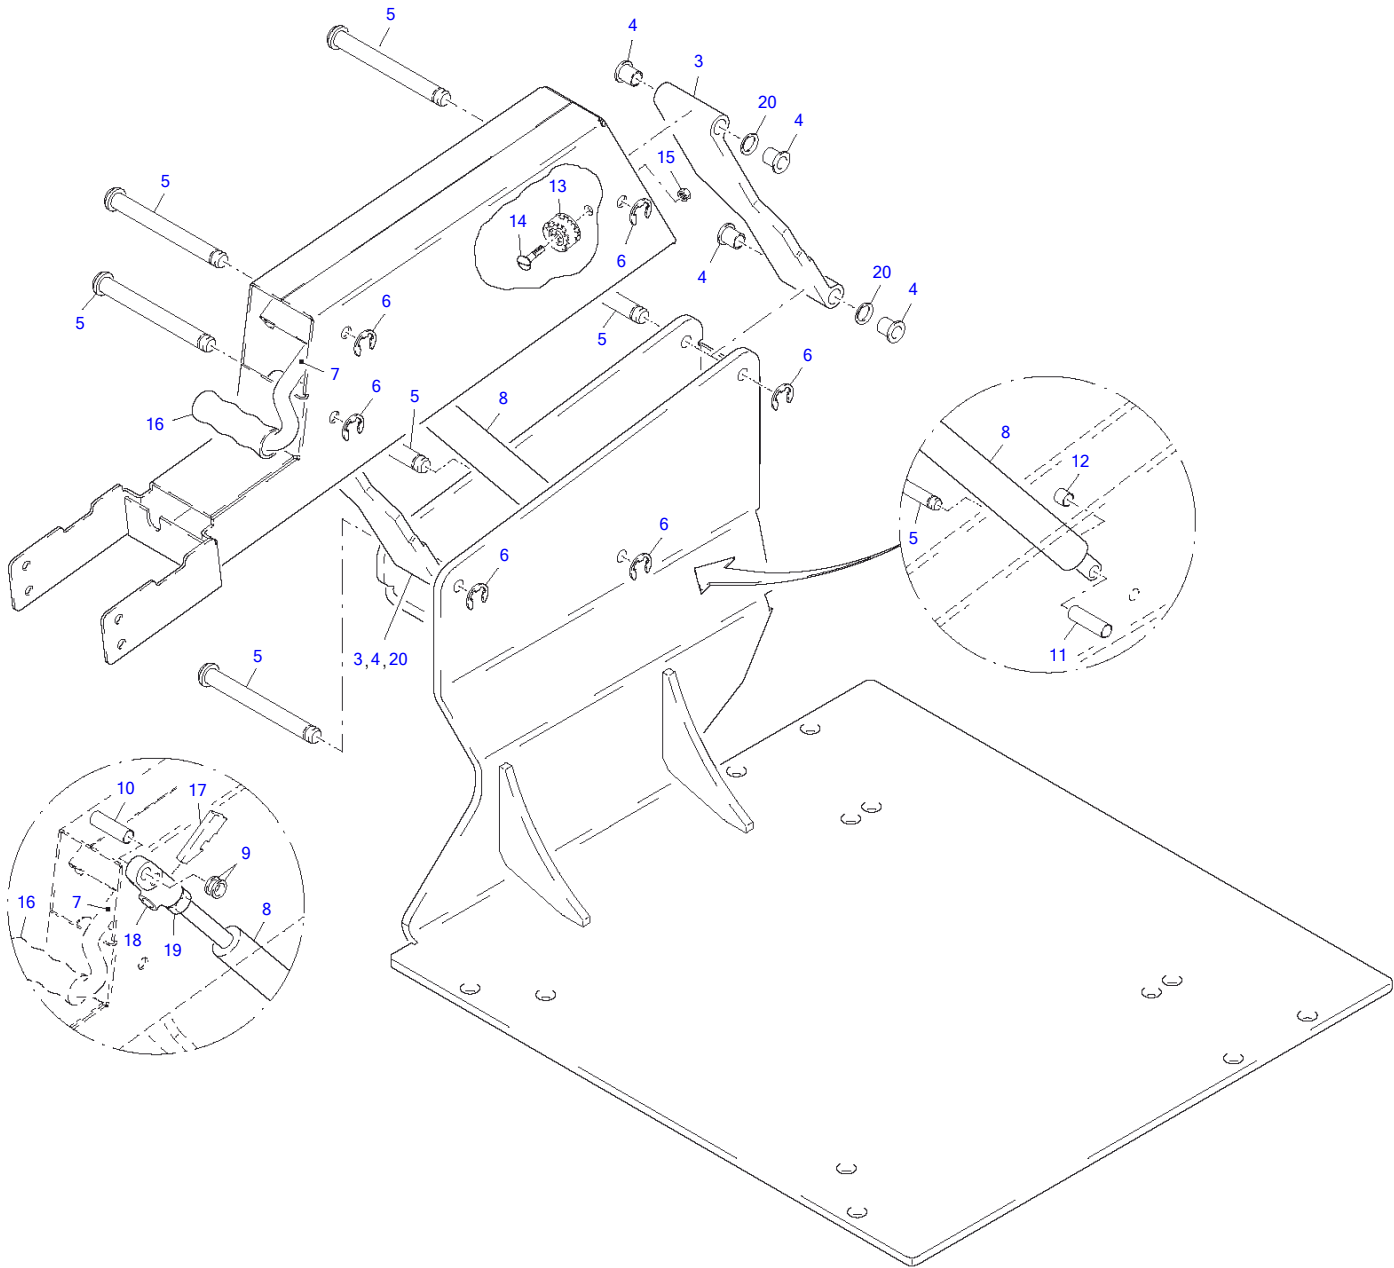

TW65 Book No. 8020866 01.10 S/N E106266
Servo Control Bracket

Servo Control Bracket

Item	Part number	Description	Q'ty	Chan.	Serial No.	Serv.	Remarks
	8007923	Servo Control Bracket	1				
3	8007487	Hinge Part	2				
4	1749733	Bush	8				
5	0879192	Bolt	6				
6	0498748	Locking Washer	6				
7	3764849	Control Lever Compl	1				
8	3762450	Pneumatic Spring	1				
9	0863138	Washer A3C	2				
10	3764872	Spacer Pipe	1				
11	8007496	Spacer Pipe	1				
12	3764930	Spacer Pipe	1				
13	0466364	Round Buffer	1				
14	0487314	Oval Head Screw	1				
15	0487336	Hex Nut A3C	1				
16	3960676	Handle	1				
17	3768069	Lever	1				
18	3987699	Release	1				
19	0498522	Hex Nut A3C	1				
20	0885849	Disk Spring	4