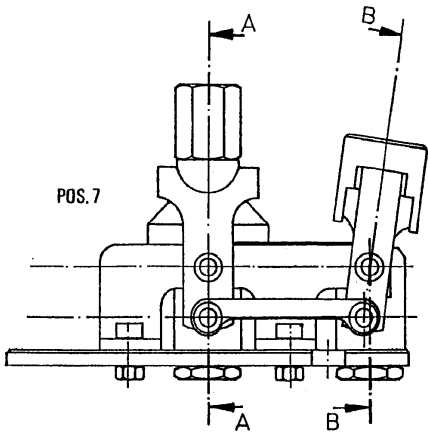

Item	Part number	Description	Valve Compl			Remarks
			Q'ty	Chan.	Serial No.	
	8011331	Valve Compl	1			
1	3981864	Lock	1			
2	8011332	Servo Control Handle	1			
4	3971486	Valve Insert	2			
5	3971475	Valve Insert	4			
6	3971533	Sliding Insert	6			
7	8003291	Actuation	1			
9	3971408	Pressure Spring	2			
10	3971419	Pressure Spring	4			
12	2917886	Screw Conection A3C	8			
14	3981875	Gaiter	1			
19	3971555	Shim	20			
21	8004038	Pin A3C	4			
22	8004039	Locking Washer	8			
23	8011883	Connection	1