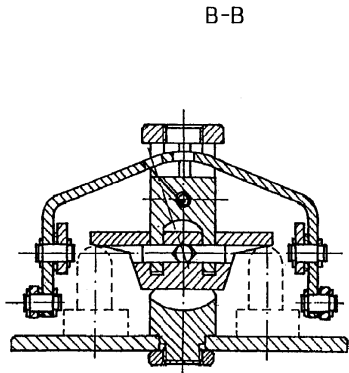

Item	Part number	Description	Valve Compl			Remarks
			Q'ty	Chan.	Serial No.	
	8011331	Valve Compl	1			
1	3981864	Lock	1			
2	8011332	Servo Control Handle	1			
4	3971486	Valve Insert	2			
5	3971475	Valve Insert	4			
6	3971533	Sliding Insert	6			
7	8003291	Actuation	1			
9	3971408	Pressure Spring	2			
10	3971419	Pressure Spring	4			
12	2917886	Screw Conection A3C	8			
14	3981875	Gaiter	1			
19	3971555	Shim	20			
21	8004038	Pin A3C	4			
22	8004039	Locking Washer	8			
23	8011883	Connection	1