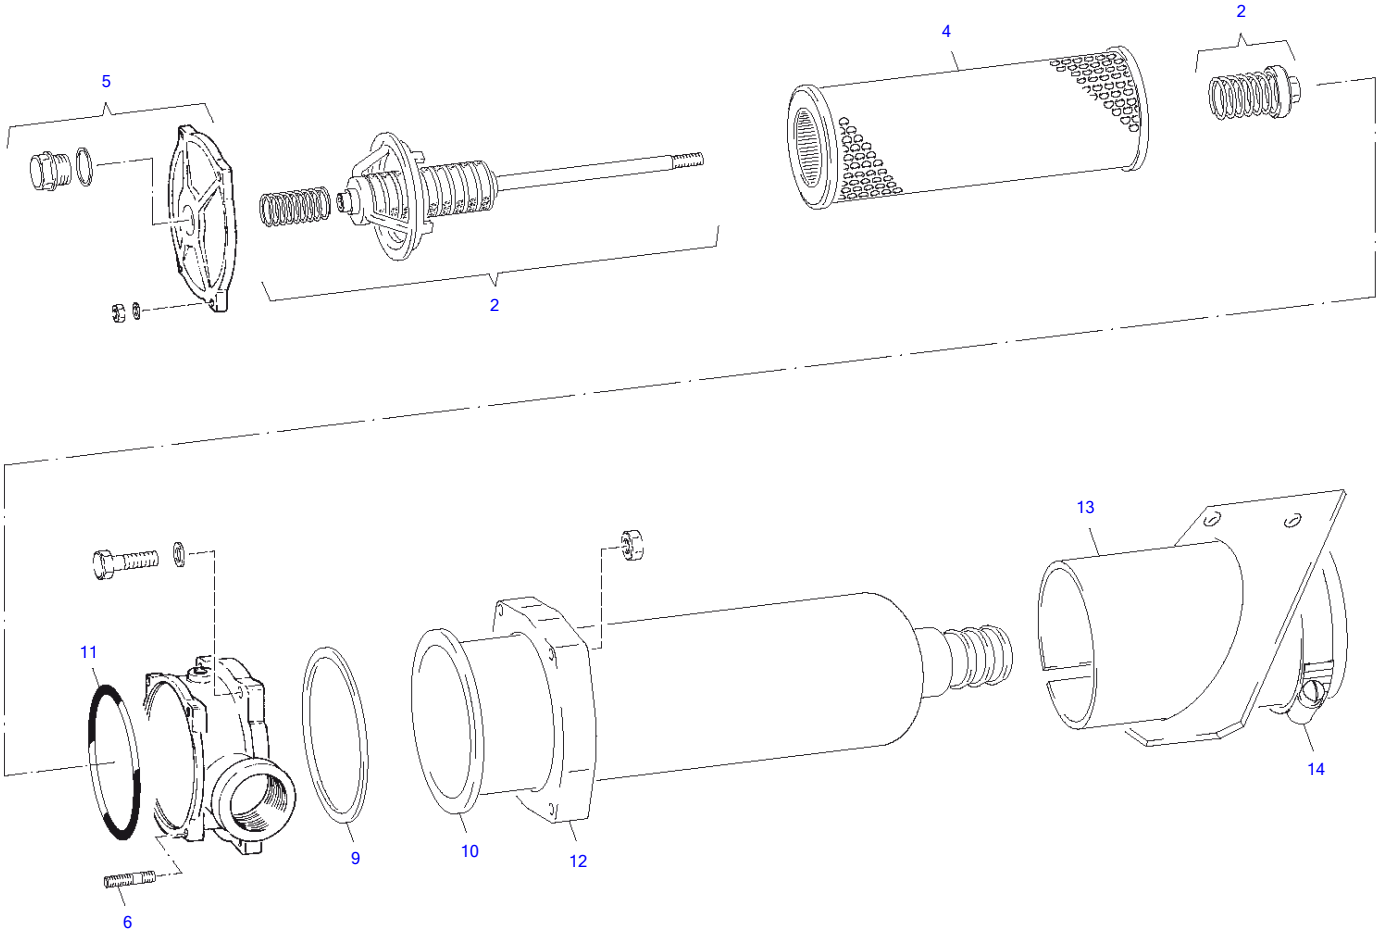

Steering Cylinder

Item	Part number	Description	Q'ty	Chan.	Serial No.	Serv.	Remarks
	3959515	Steering Cylinder	1				
9	0447032	Spherical Bearing	1				
10	0318069	Circlip Tone 400	1				
12	0897650	Cylinder Nut	1				
14	3925117	Piston Rod Compl	1				
15	0897638	Piston Guide	1				
16	0897627	Hex Nut	1				
	0897672	Seal Kit 70/32	1				

TW65 Book No. 8020866 01.10 S/N E106266
Return Filter