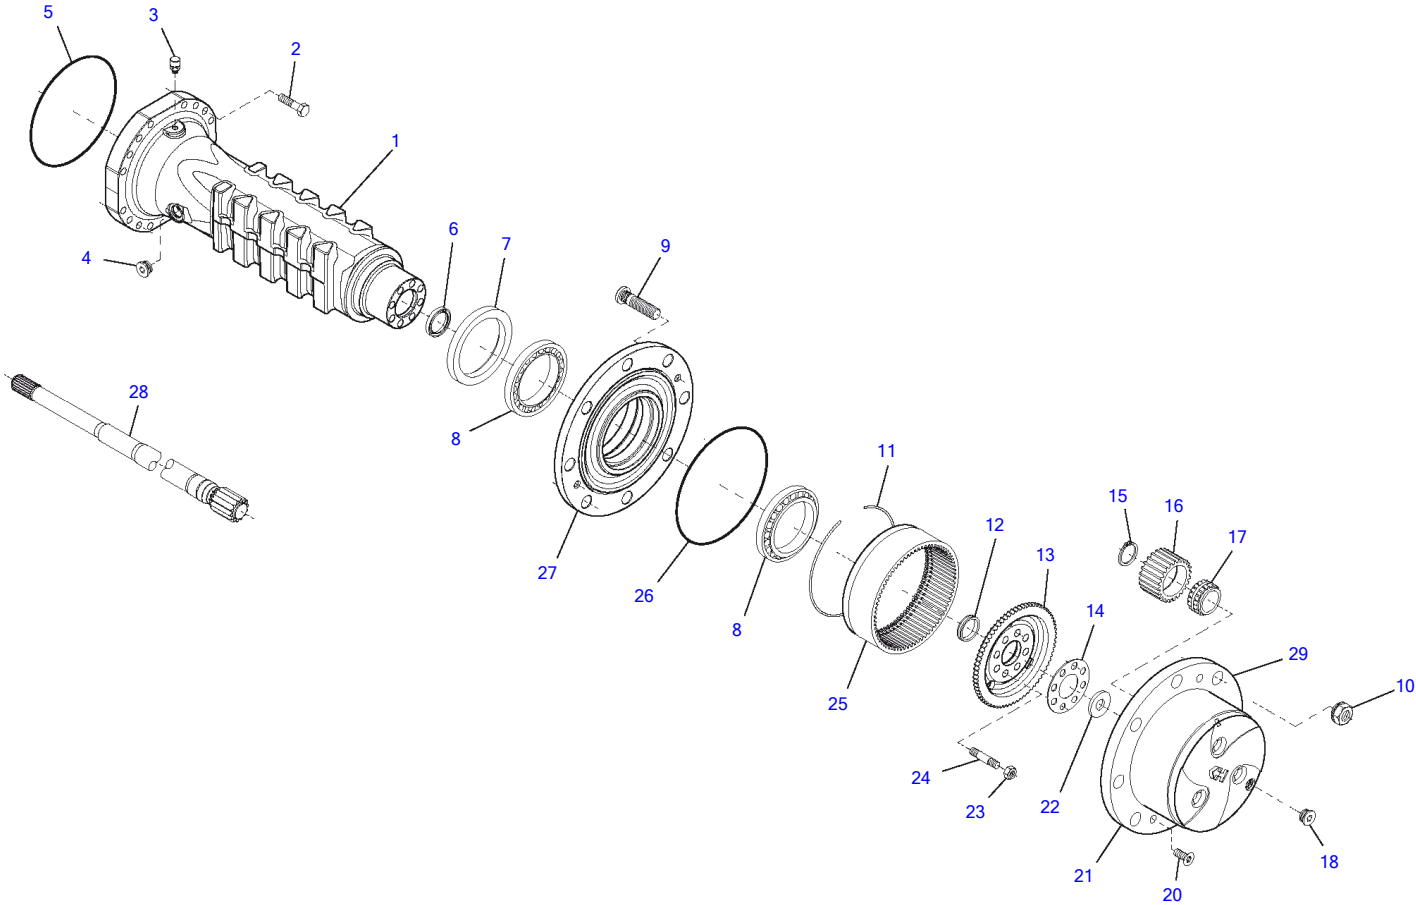

Front Axle
Item	Part number	Description	Q'ty	Chan.	Serial No.	Serv.	Remarks
	8006363	Front Axle	1				
1	0358169	Conical Bearing	2				
2	8009243	Differential Housing	1				
3	3984118	Ball	6				
4	8009244	Ball	1				
5	2983273	Washer	2				
6	2983262	Side Shaft Wheel	1				
7	2915464	Washer	4				
8	2915475	Planet Wheel	4				
9	8009245	Bolt	2				
10	8009246	Bolt	1				
11	0443163	Adaptor Sleeve	3				
12	8009247	Side Shaft Wheel	1				
13	8009248	Gear & Pinion Ring	1				
14	8009249	Cross Piece	1				
15	8009250	Spring	1				
16	8009251	Control Sleeve	1				
17	8010316	Washer	6				
18	1092795	Hex Head Screw	6				
19	8010106	O-Ring	2				
20	8009252	Shim	2				
	8009253	Shim	2				
	8009254	Shim	2				
	8009255	Shim	2				
21	8009256	Piston	1				
22	8010255	Adjusting Screw	2				
23	8009257	Lid	1				
24	8010239	V-Plus Bolt with Flange	12				
29	2902754	Nut	1				
30	0342149	O-Ring	1				
31	8009539	Flange	1				
32	2902936	Rotary Shaft Seal	1				
33	8009421	Conical Bearing	1				
34	8009265	Spacer Ring	1				
35	2902469	Guard Plate	1				
37	8009266	Shim	1				
	8009267	Shim	1				
	8009268	Shim	1				
	8009269	Shim	1				
	8009270	Shim	1				
	8009271	Shim	1				
	8009272	Shim	1				
	8009273	Shim	1				
	8009274	Shim	1				
	8009275	Shim	1				
	8009276	Shim	1				
	8009277	Shim	1				
	8009278	Shim	1				
	8009279	Shim	1				
	8009280	Shim	1				
38	8009547	Shim	1				
	8009549	Shim	1				
	8009548	Shim	1				
39	8010315	Shaft Nut	1				
40	8010371	Screw Plug	1				
41	3981922	Gasket	1				
42	2655505	Screw Plug A3C	1				
43	2401407	Circlip	1				
44	8009656	Plug	1				
45	0356178	Screw Plug A3C MG	1				
46	8009242	Housing	1				

Axle Pipe