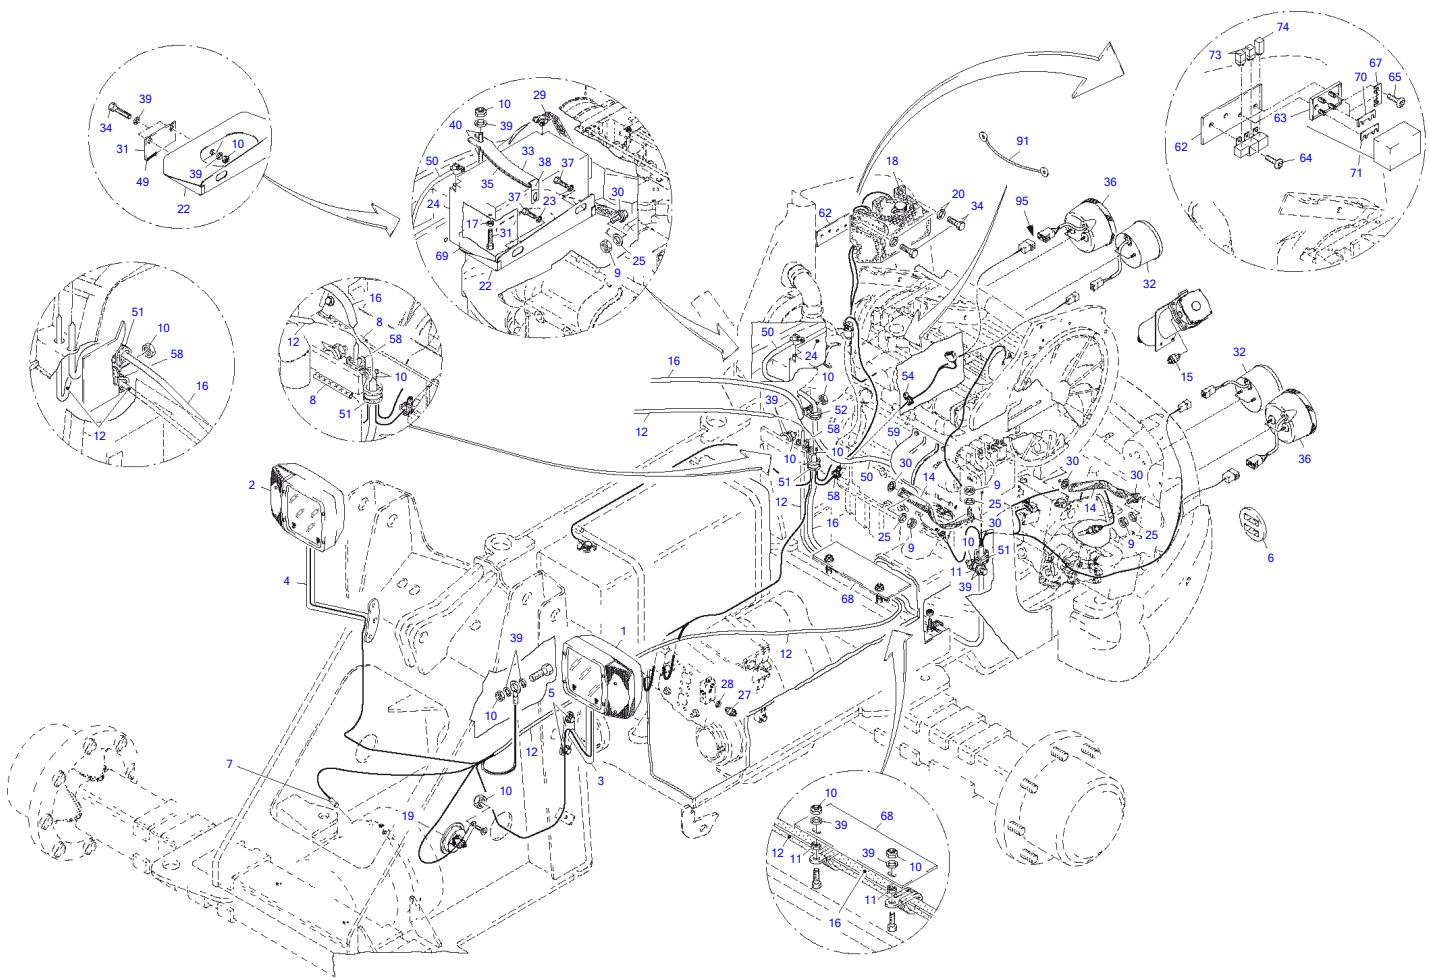

Item	Part number	Description	Return Filter			Remarks	
			Q'ty	Chan.	Serial No.		Serv.
	8009636	Return Filter	1				
	8008817	Return Filter	1				
2	8011824	Holder	1				
4	8012138	Conversion Kit	1				
5	8011965	Lid Compl	1				
6	2674713	Stud A3C	4				
9	1084820	Gasket	1				
10	8011826	Bottom Housing Part	1				
11	2918263	O-Ring	1				
12	8008932	Counter Flange	1				
13	8011519	Jacket Sheet	1				
14	1056893	cLIP nORMA	1				

TW65 Book No. 8020866 01.10 S/N E106266
Electrical System