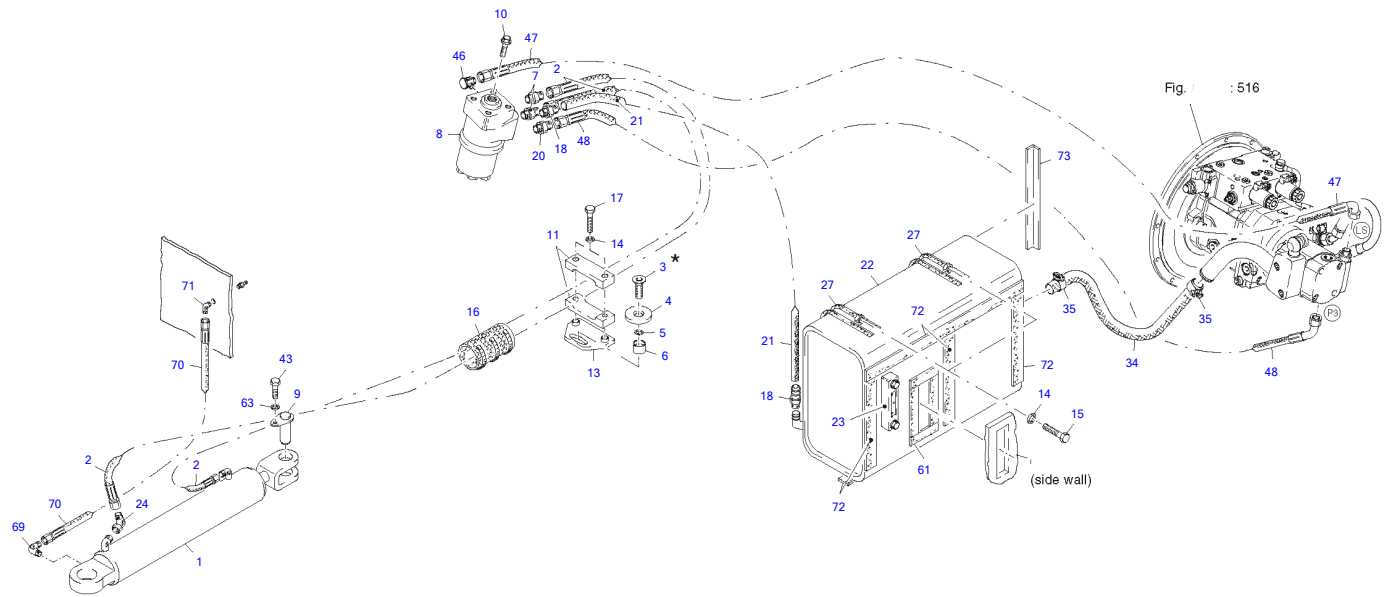

TW65 Book No. 8020866 01.10 S/N E106266
Steering Hydraulics

Plug is to be secured with Loctite No. 270

Steering Hydraulics

Item	Part number	Description	Q'ty	Chan.	Serial No.	Serv.	Remarks
	8011561	Steering Hydraulics	1				
1	3959515	Steering Ram	1				
2	2912052	HP-Hose 10 x 1550	2				
3	1002184	Countersunk Screw	1				
4	1745591	Washer	1				
5	1388656	Spring Washer A3C	1				
6	0323624	Split Bush	1				
7	1666948	Coupling A3C	1				
8	8011864	Steering Valve	1				
9	8017579	Pin Compl	1				
10	2990216	Self-Locking Bolt	4				
11	3760607	Block	2				
13	2908147	Console Compl	1				
14	2481254	Serrated Washer A3C	4				
15	0410073	Hex Head Screw A3C	2				
16	3937075	Rubber Mat	1				
17	0893418	Hex Head Screw A3C	2				
18	8006878	Coupling A3C	2				
20	2481696	Coupling A3C	1				
21	8006759	LP-Hose 700 MM	1				
22	8017885	Hydraulic Tank Compl	1				
23	3925322	Sight Glass	1				
24	2904552	Coupling A3C	1				
25	0399760	Nut A3C	2				
27	0909224	Profile Rubber 650 MM	2				
34	8019819	Suction Hose 38 X 450	1				
35	3737879	Clip	2				
37	8008624	Compression Spring Cord	1				
43	1307104	Hex Head Screw A3C	1				
46	2456833	Coupling A3C	1				
47	8017406	HP-Hose 8 X 1900	1				
48	3951777	HP-Hose 13 X 1850	1				
61	0909304	Profile Rubber 600 MM	1				
63	2481243	Ripp Washer A3C	1				
69	1661830	Coupling A3C	1				
70	3747519	Hose Line 4 X 500	1				
71	1661841	Coupling A3C	1				
72	0909304	Profile Rubber 2900 MM	1				
73	0935113	Profile Rubber 300 MM	1