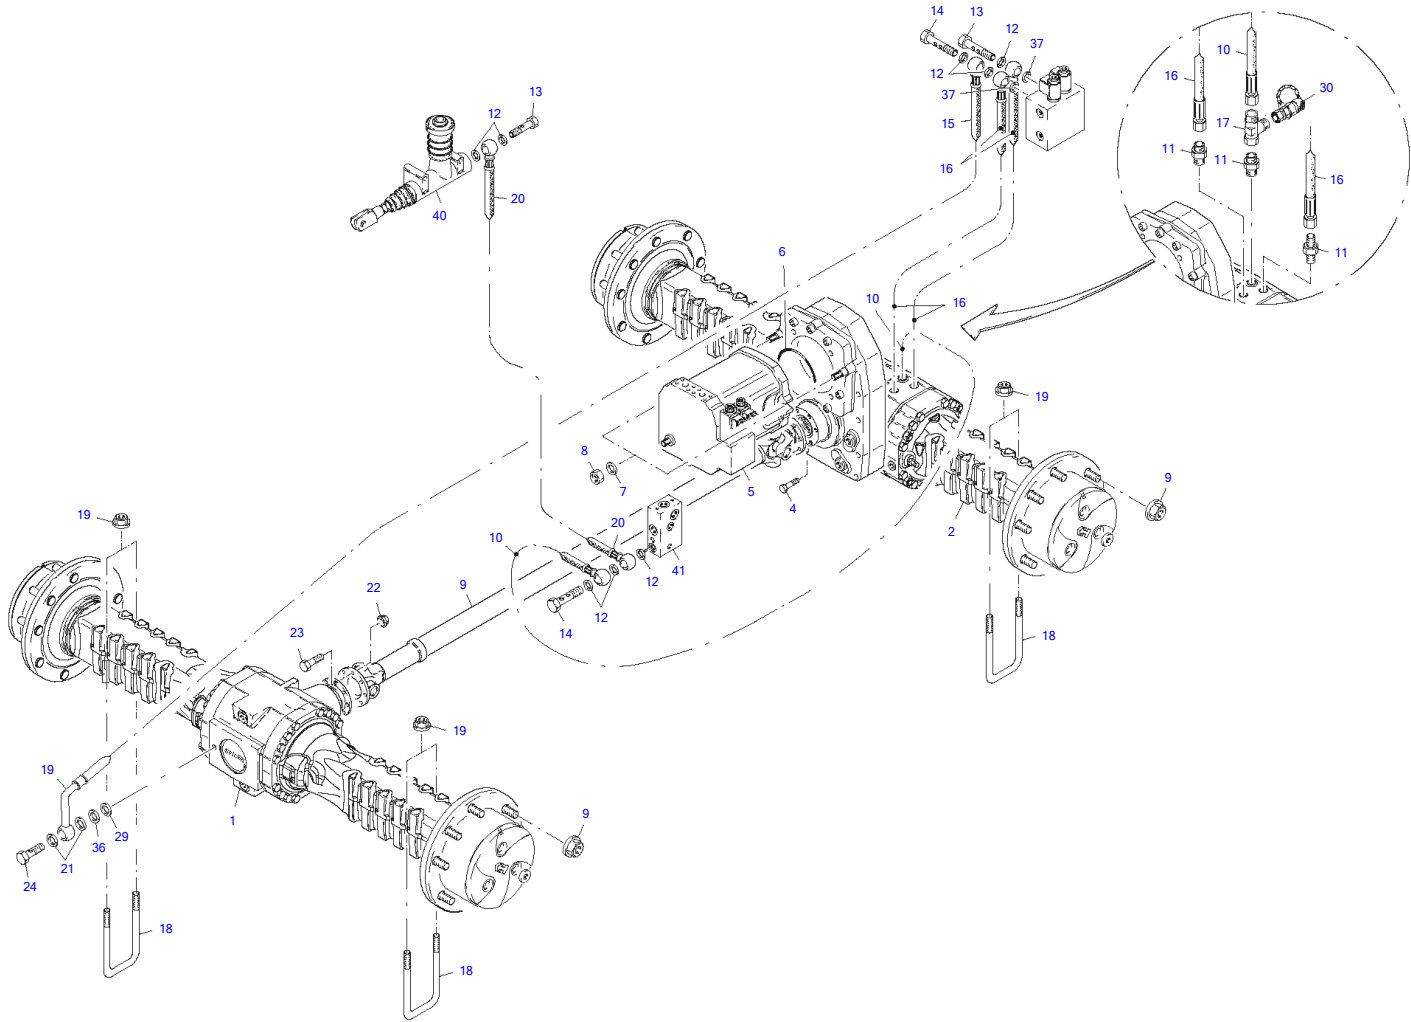

Working Headlight						
Item	Part number	Description	Q'ty	Chan.	Serial No.	Serv. Remarks
	8009633	Working Headlight	1			
1	8012513	Working Headlight rear	2			
	8012513	Working Headlight front	2			
6	8009485	Mounting Frame	1			
9	1359720	Cover	2			
10	4674353	Switch 12V	2			
11	1718996	Decal	1			
12	1719000	Decal	1			

TW65 Book No. 8020866 01.10 S/N E106266
Drive Set