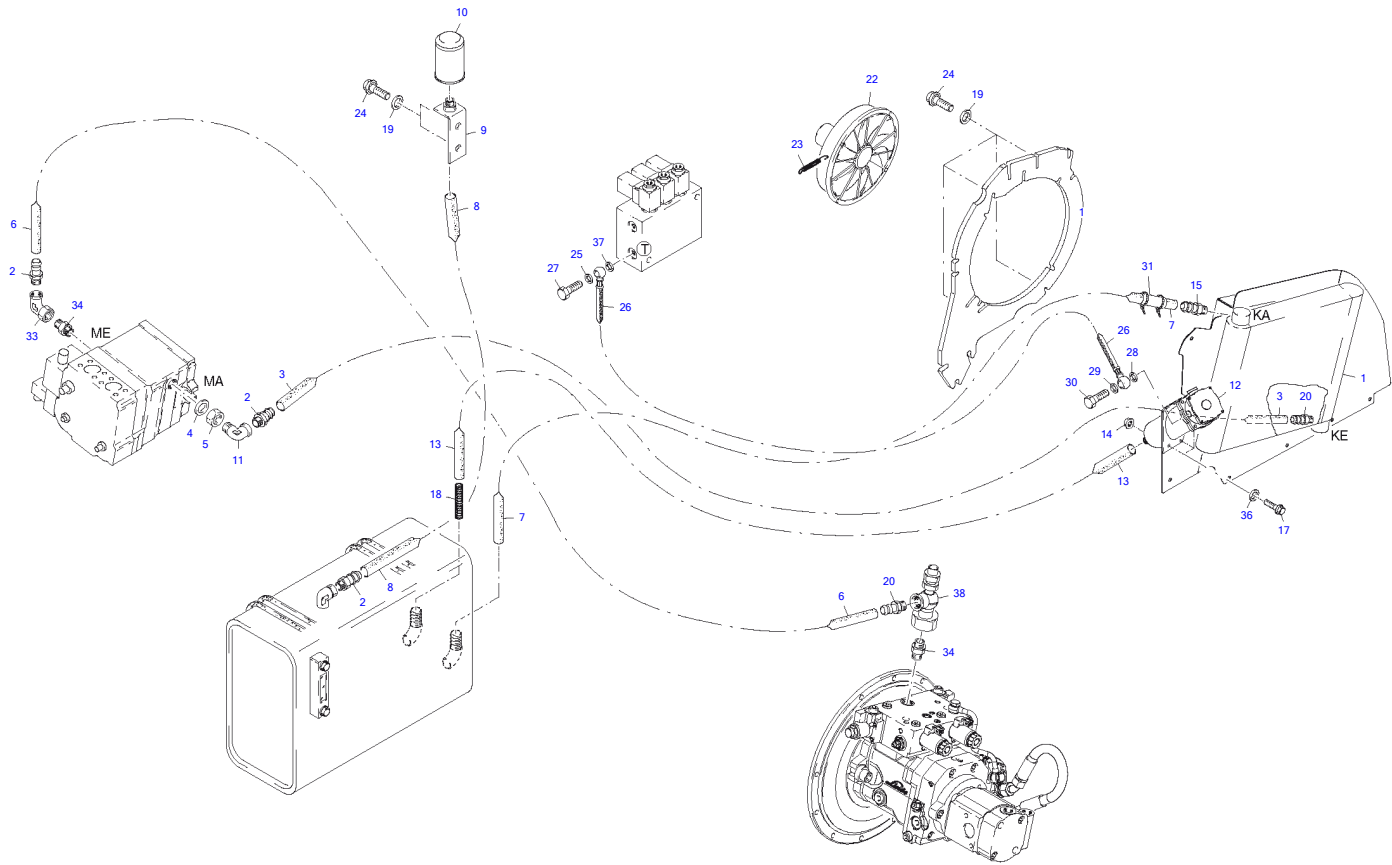

TW65 Book No. 8020866 01.10 S/N E106266
Return Hydraulics

Return Hydraulics

Item	Part number	Description	Q'ty	Chan.	Serial No.	Serv.	Remarks
	8017507	Return Hydraulics	1				
1	8011354	Oil Cooler/Ventilator	1				
2	8006878	Coupling A3C	3				
3	8006759	LP-Hose 1250 MM	1				
4	8005332	Gasket	2				
5	8005342	Nut A3C	2				
6	8006759	LP-Hose 1250 MM	1				
7	1896571	LP-Hose 1075 MM	1				
8	8006759	LP-Hose 800 MM	1				
9	8008092	Holder	1				
10	3929440	Air Filter	1				
11	8004460	Coupling A3C	2				
12	8009636	Return Filter Compl	1				
13	1896571	LP-Hose 400 MM	1				
14	1722787	Serrated Nut	1				
15	8010060	Coupling A3C	1				
17	1309195	Hex Head Cap Screw	3				
18	8008624	Compression Spring Cord	1				
19	2481254	Ripp Washer A3C	6				
20	8009530	Coupling A3C	2				
22	8017098	Ventilator 12V	1				
23	3923842	Quick Lock	1				
24	1307079	Hex Head Screw A3C	6				
25	0350898	Usit Ring U	1				
26	2970494	Hose Line	1				
27	0862944	Female Screw A3C	1				
28	1074306	Usit Ring U	1				
29	0373588	Usit Ring U	1				
30	2982909	Female Screw A3C	1				
31	0916665	Hose 130 MM	1				
33	8007024	Connecting Pipe Compl	1				
34	2456957	Screw Connection A3C	2				
36	3939464	Ripp Washer A3C	3				
37	3768296	Gasket A3C	1				
38	8018818	Connecting Piece Compl	1