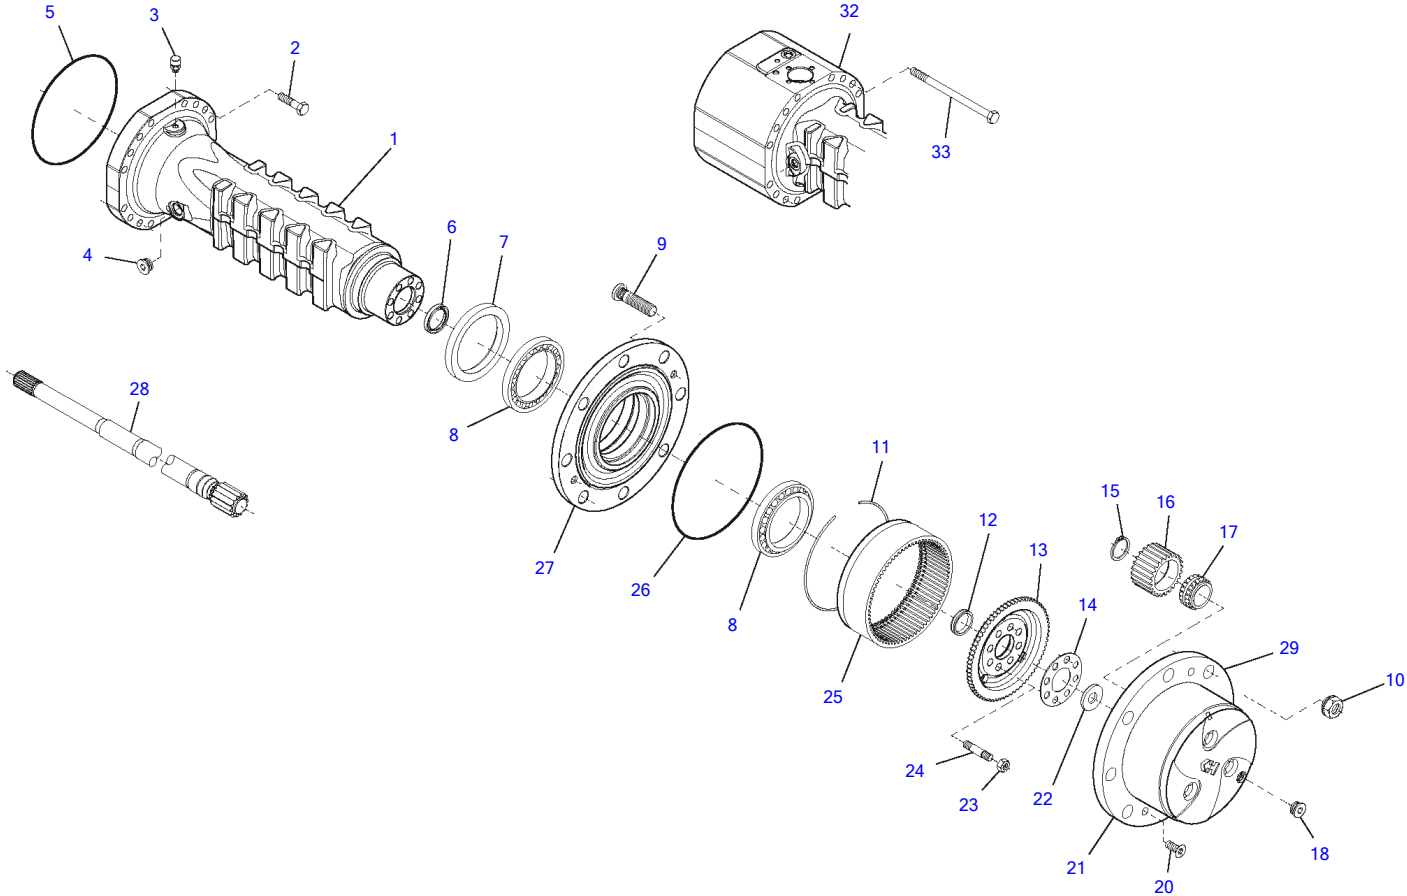

Rear Axle
Item	Part number	Description	Q'ty	Chan.	Serial No.	Serv.	Remarks
	8006364	Rear Axle	1				
1	8009285	Housing	1				
2	2655505	Screw Plug A3C	1				
3	2401407	Circlip	1				
4	8009656	Plug	1				
5	0356178	Screw Plug A3C	1				
6	8010371	Screw Plug	1				
7	3981922	Gasket	1				
11	8009286	Gear & Pinion Ring	1				
12	8010239	V-Plus Bolt with Flange	12				
13	8009252	Shim	1				
	8009253	Shim	1				
	8009254	Shim	1				
	8009255	Shim	1				
14	0358169	Conical Bearing	1				
15	8012024	Differential Housing	1				
16	2983273	Washer	1				
17	2983262	Side Shaft Wheel	1				
18	2915475	Planet Wheel	4				
19	2915464	Washer	4				
20	8009245	Bolt	2				
21	0443163	Adaptor Sleeve	3				
22	8009246	Bolt	1				
23	8009249	Cross Piece	1				
24	8009293	Side Shaft Wheel	1				
25	8009291	Ball	1				
26	8012025	Ring	1				
27	8009297	Clutch Disc	8				
29	8010328	Snap Ring	1				
30	8012026	Bearing	1				
31	8009300	Clutch Disc	7				
32	8012027	Intermediate Bush	1				
33	8010379	Circlip	1				
34	80092469	Spacer Ring	1				
35	8010023	Ext Part Bearing	1				
36	8009302	Shim	1				
	8009303	Shim	1				
	8009304	Shim	1				
37	8010329	Snap Ring	1				
38	2915748	Shim	1				
	2915737	Shim	1				
	2915726	Shim	1				
	2915317	Shim	1				
39	8010111	O-Ring	1				

Axle Pipe