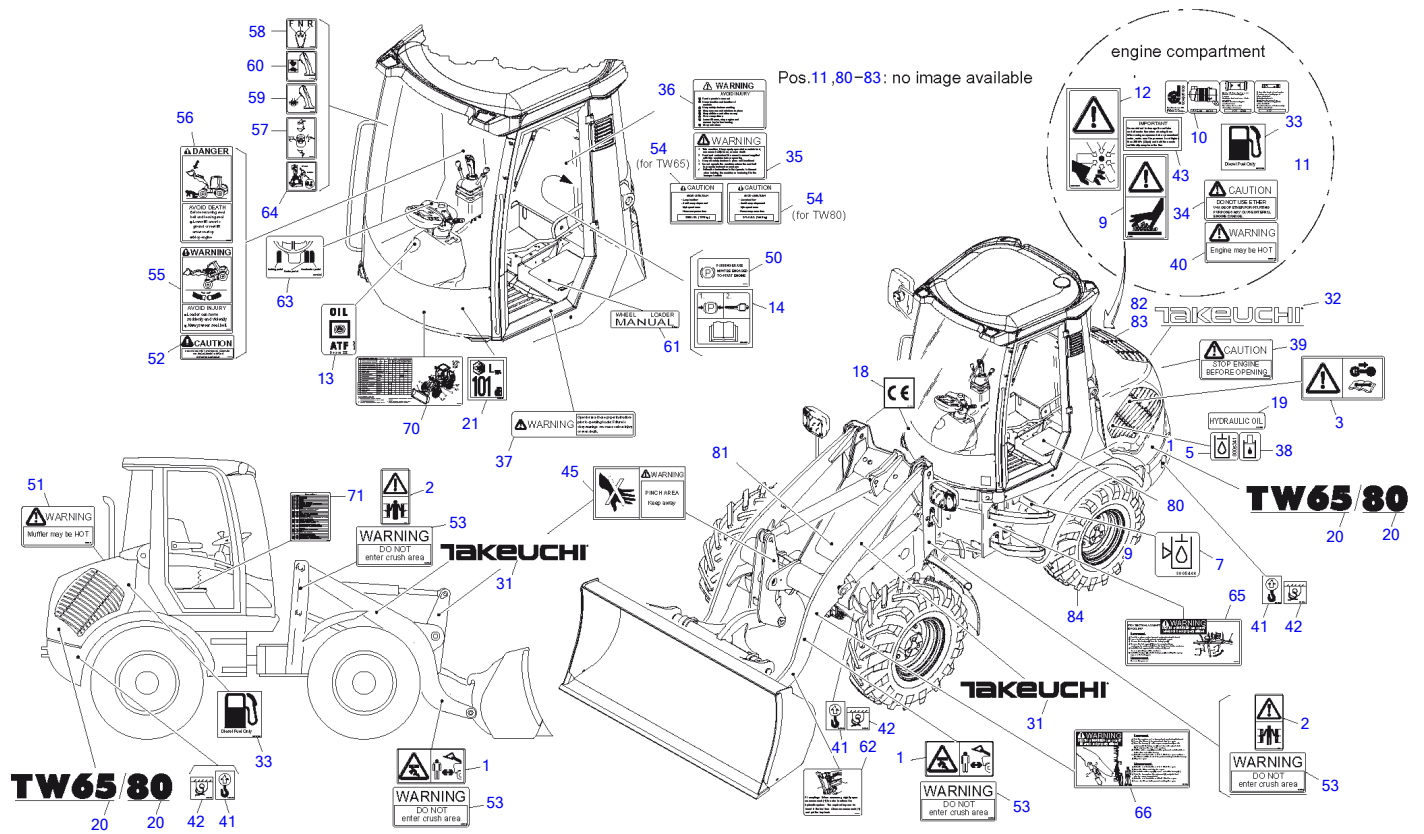

TW65 Book No. 8020866 01.10 S/N E106266
Decals and Accessories

Decals and Accessories

Item	Part number	Description	Q'ty	Chan.	Serial No.	Serv.	Remarks
	8016611	Decals and Accessories	1				
1	8006865	Decal	2				
2	8004895	Decal	2				
3	8006864	Decal	1				
5	8005341	Decal	1				
7	8005466	Decal	1				
9	8004896	Decal	1				
10	2983808	Air Filter Maintenance	1				
11	8004221	Engine Maintenance	1				
12	8004894	Decal	1				
13	2447967	Decal	1				
14	8005340	Decal	1				
18	2995200	Decal	1				
19	1746661	Decal	1				
20	8016844	Decal	2				
	8016845	Decal	2				
21	8007503	Acoustic Power Decal	1				
	8007505	Acoustic Power Decal	1				
31	8022030	Decal	2				
32	8022031	Decal	1				
33	8016484	Decal	2				
34	8016486	Decal	1				
35	8016487	Decal	1				
36	8016488	Decal	1				
37	8016489	Decal	1				
38	8016547	Decal	1				
39	8016548	Decal	1				
40	8016549	Decal	1				
41	8019506	Decal	4				
42	8019507	Decal	4				
43	8016552	Decal	1				
45	8016554	Decal	2				
49	8022262	Decal	1				
50	8016490	Decal	1				
51	8016491	Decal	1				
52	8016493	Decal	1				
53	8016494	Decal	4				
54	8016505	Decal	1				
	8016506	Decal	1				
55	8016511	Decal	1				
56	8016512	Decal	1				
57	8016534	Decal	1				
58	8016537	Decal	1				
59	8016539	Decal	1				
60	8016541	Decal	1				
61	8016558	Decal	1				
62	8016559	Decal	1				
63	8016565	Decal	1				
64	8016566	Decal	1				
65	8016616	Decal	1				
66	8016617	Decal	1				
70	8016568	Decal	1				
71	8016570	Decal	1				
80	2983591	Handle	1				
81	0806253	Wheel Chock	1				
82	8005871	Tool Box Compl	1				
83	3766056	Support Lifting Cylinder	1				
84	8010770	Wheel 405/70 R20 EM01	4				
	8010769	Tire 405/70 R20 MT	4				
	3933537	Rim 14.0	4				
	0874324	Valve	4