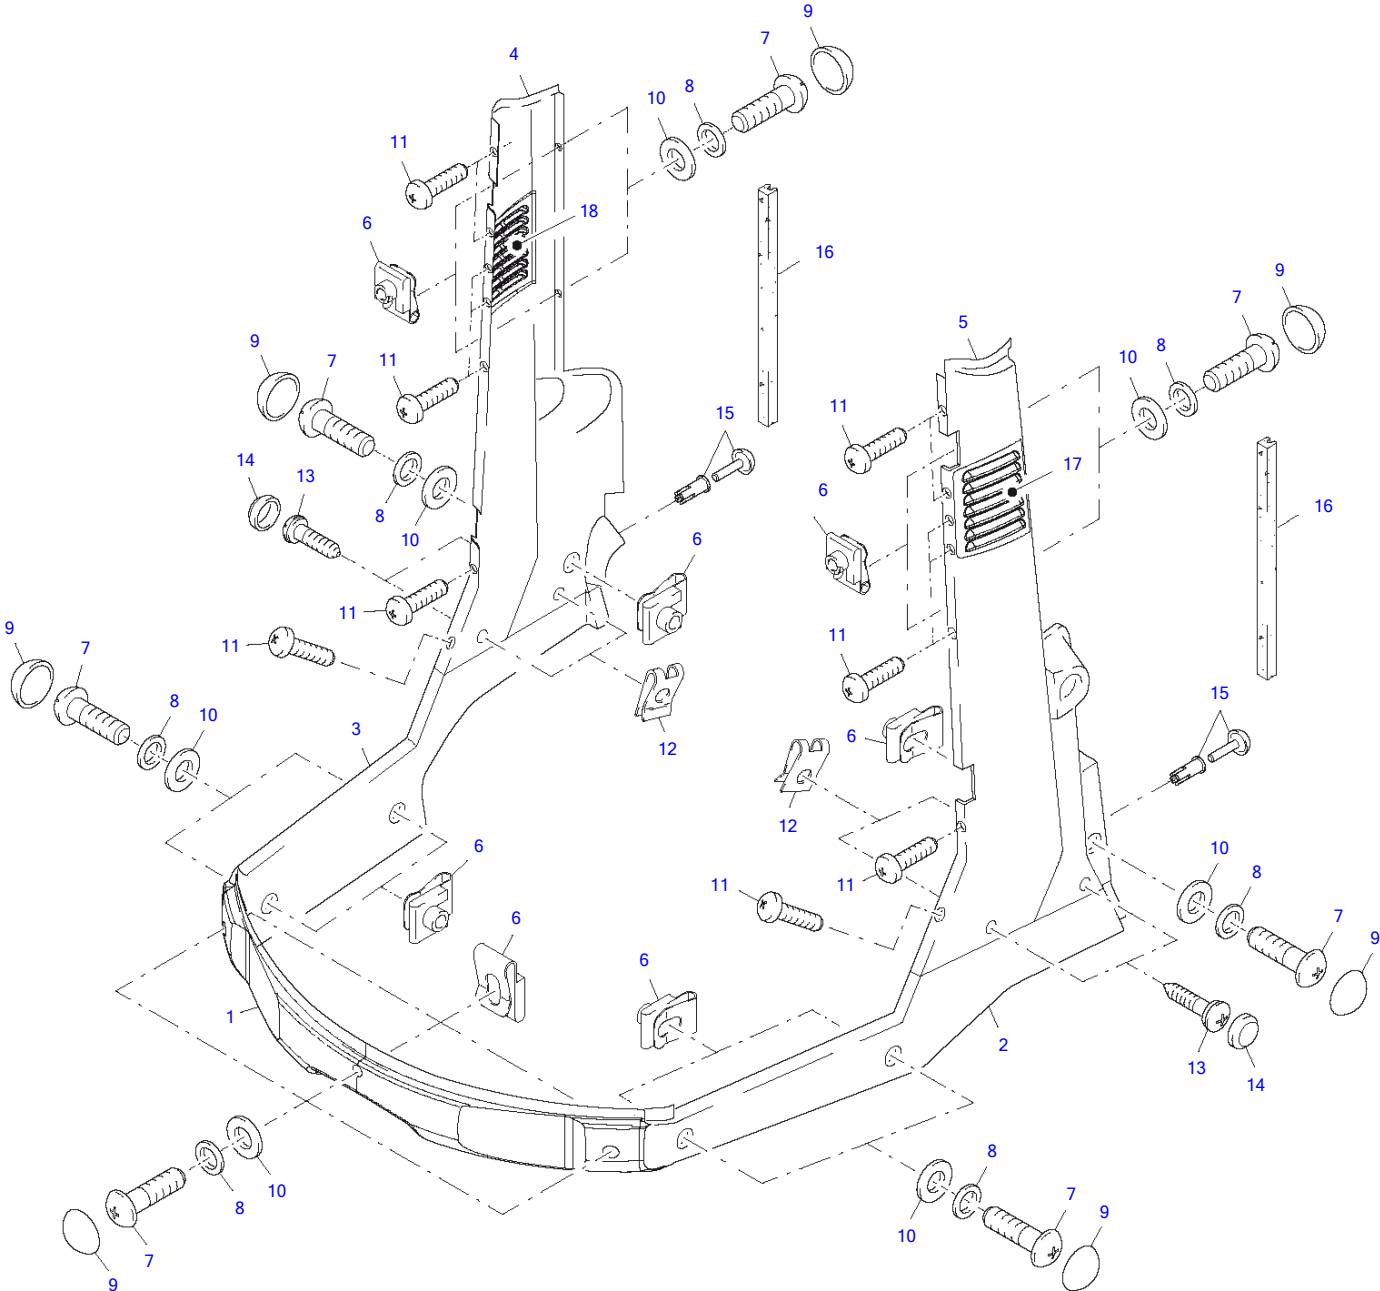

Item	Part number	Description	Covering			
			Q'ty	Chan.	Serial No.	Serv. Remarks
	8008759	Lining	1			
1	8005156	Front Covering	1			
2	3946850	Left Covering	1			
3	3946861	Right Covering	1			
4	8008754	Right Cover	1			
5	8008755	Left Cover	1			
6	3976618	Nut Holder	13			
7	0493447	Oval Head Screw	13			
8	3976583	Washer	13			
9	3976594	Protecting Cap	13			
10	3937224	Washer	13			
11	3934378	Oval Head Screw A3R	14			
12	3937382	Speed Nut	6			
13	3937360	Screw	6			
14	3937371	Protecting Cap	6			
15	2919742	Blind Rivet	2			
16	3976754	Profile Rubber 600 MM	2			
17	8008266	Left Lid	1			
18	8008267	Right Lid	1