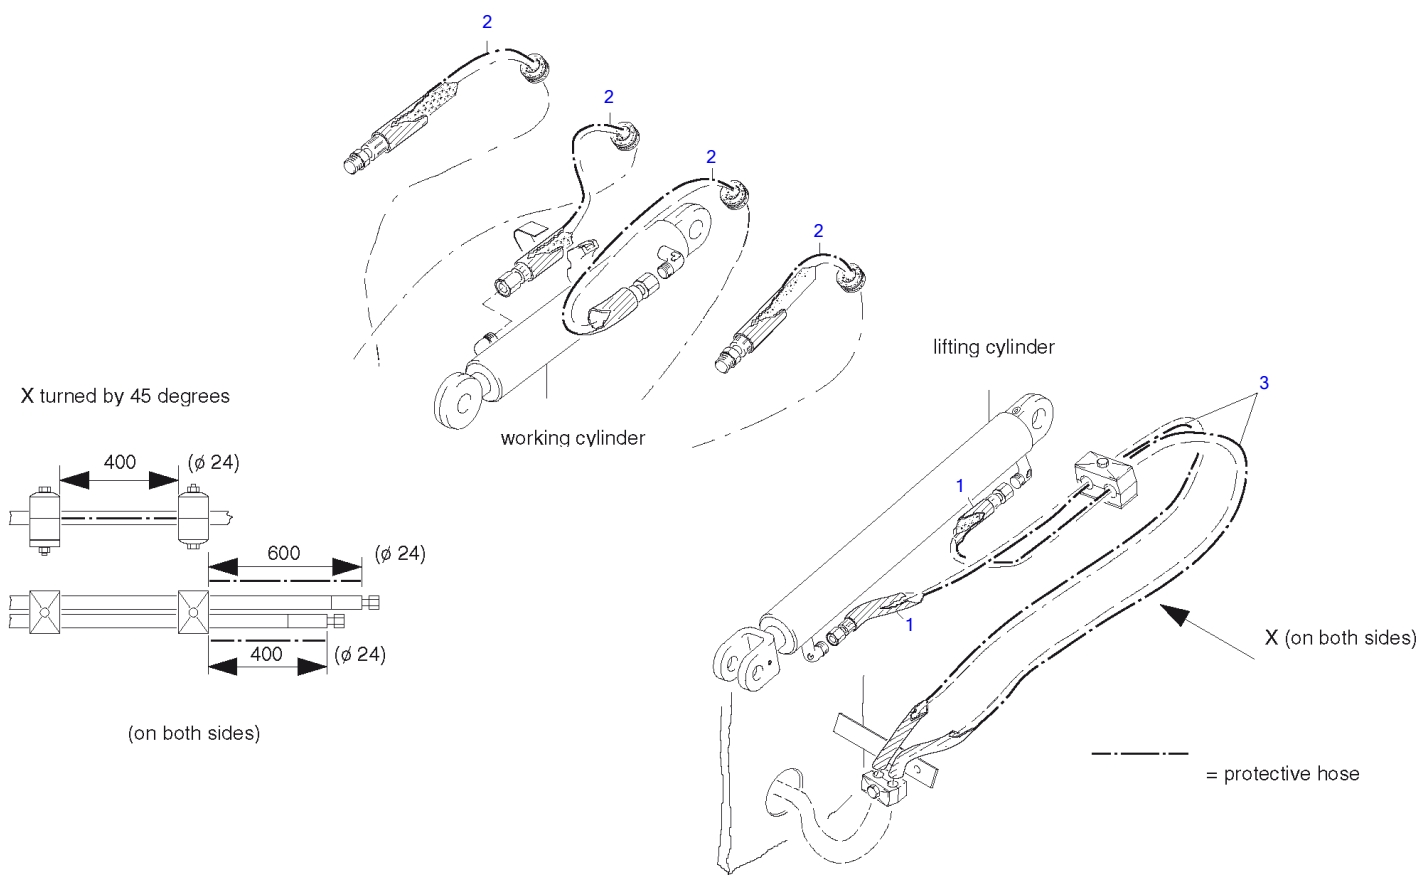

Decals and Accessories

Item	Part number	Description	Q'ty	Chan.	Serial No.	Serv.	Remarks
	8016611	Decals and Accessories	1				
1	8006865	Decal	2				
2	8004895	Decal	2				
3	8006864	Decal	1				
5	8005341	Decal	1				
7	8005466	Decal	1				
9	8004896	Decal	1				
10	2983808	Air Filter Maintenance	1				
11	8004221	Engine Maintenance	1				
12	8004894	Decal	1				
13	2447967	Decal	1				
14	8005340	Decal	1				
18	2995200	Decal	1				
19	1746661	Decal	1				
20	8016844	Decal	2				
	8016845	Decal	2				
21	8007503	Acoustic Power Decal	1				
	8007505	Acoustic Power Decal	1				
31	8022030	Decal	2				
32	8022031	Decal	1				
33	8016484	Decal	2				
34	8016486	Decal	1				
35	8016487	Decal	1				
36	8016488	Decal	1				
37	8016489	Decal	1				
38	8016547	Decal	1				
39	8016548	Decal	1				
40	8016549	Decal	1				
41	8019506	Decal	4				
42	8019507	Decal	4				
43	8016552	Decal	1				
45	8016554	Decal	2				
49	8022262	Decal	1				
50	8016490	Decal	1				
51	8016491	Decal	1				
52	8016493	Decal	1				
53	8016494	Decal	4				
54	8016505	Decal	1				
	8016506	Decal	1				
55	8016511	Decal	1				
56	8016512	Decal	1				
57	8016534	Decal	1				
58	8016537	Decal	1				
59	8016539	Decal	1				
60	8016541	Decal	1				
61	8016558	Decal	1				
62	8016559	Decal	1				
63	8016565	Decal	1				
64	8016566	Decal	1				
65	8016616	Decal	1				
66	8016617	Decal	1				
70	8016568	Decal	1				
71	8016570	Decal	1				
80	2983591	Handle	1				
81	0806253	Wheel Chock	1				
82	8005871	Tool Box Compl	1				
83	3766056	Support Lifting Cylinder	1				
84	8010770	Wheel 405/70 R20 EM01	4				
	8010769	Tire 405/70 R20 MT	4				
	3933537	Rim 14.0	4				
	0874324	Valve	4