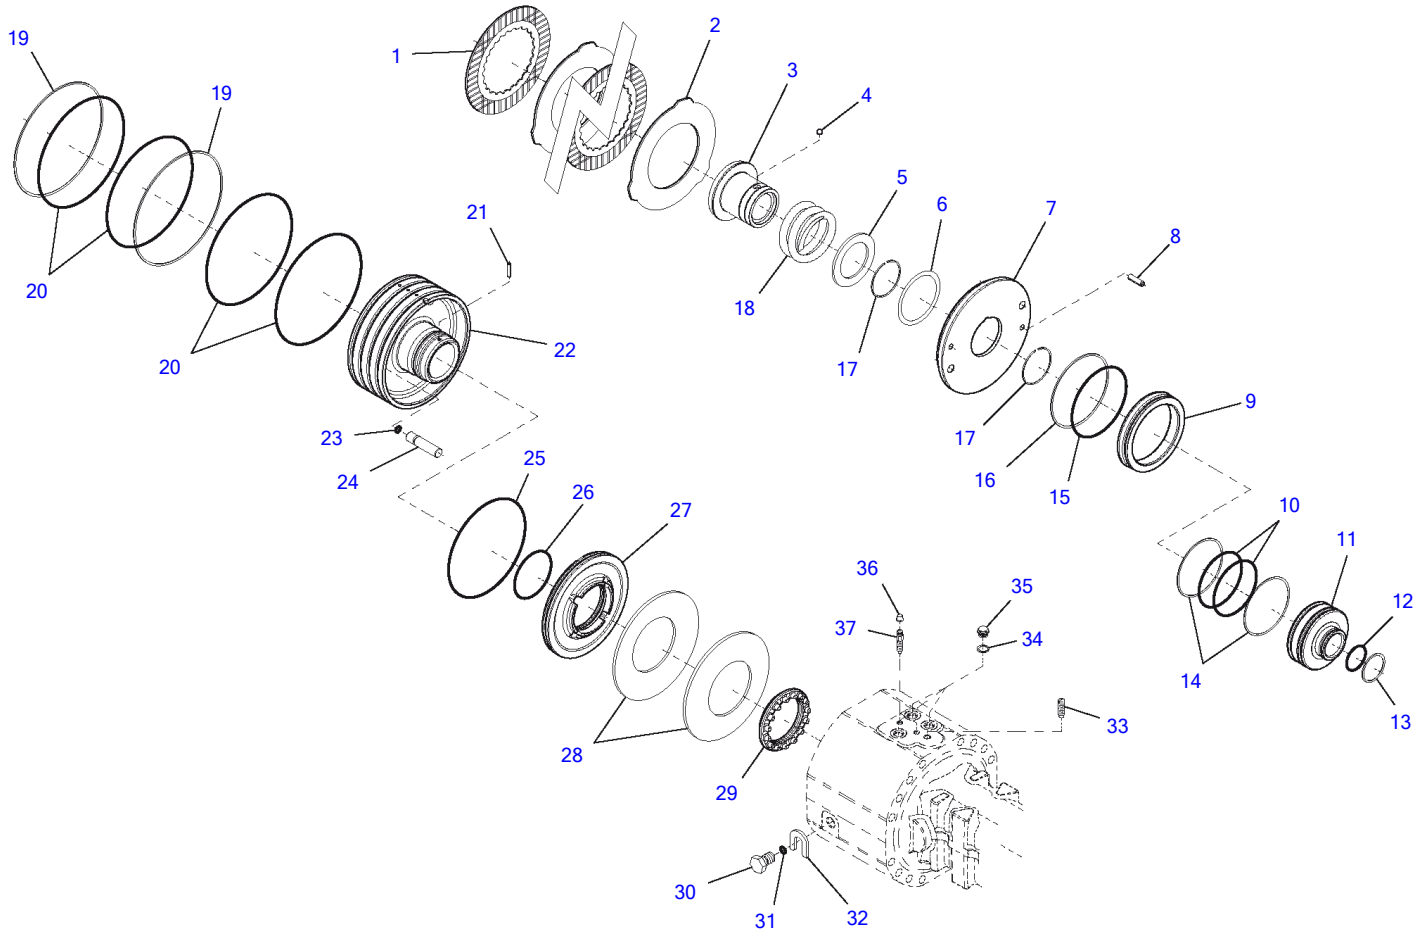

Item	Part number	Description	Axle Pipe			
			Q'ty	Chan.	Serial No.	Serv. Remarks
1	8009258	Axle Pipe	1			
2	8010322	Hex Head Screw	16			
3	3968889	Breather	1			
4	2655505	Screw Plug A3C	2			
5	8010108	O-Ring	2			
6	2915782	Rotary Shaft Seal	2			
7	8010249	Rotary Shaft Seal	2			
8	8010027	Ext Part Bearing	4			
9	8009470	Wheel Bolt	16			
	1705651	Spherical Collar Nut	16			
11	8010257	Snap Ring	2			
12	8009457	Centering Ring	2			
13	8009259	Side Shaft Wheel	2			
14	8009260	Plate	2			
15	0827805	Circlip Tone 400	6			
16	3983742	Planet Wheel	6			
17	8010025	Roller Bearing	6			
18	8010263	Screw Plug A3C	2			
20	0482831	Countersunk Screw	4			
21	8009261	Planetary Housing	2			
22	3983764	Washer	2			
23	8010264	Nut	16			
24	8010303	Stud	16			
25	3983719	Gear Rim	2			
26	2902163	O-Ring	2			
27	8009262	Wheel Hub	2			
28	8009263	Axle Shaft	2			
29	8009264	Planetary Housing	2			
32	8009659	Axle Pipe	1			
33	8010334	Hex Head Screw	16