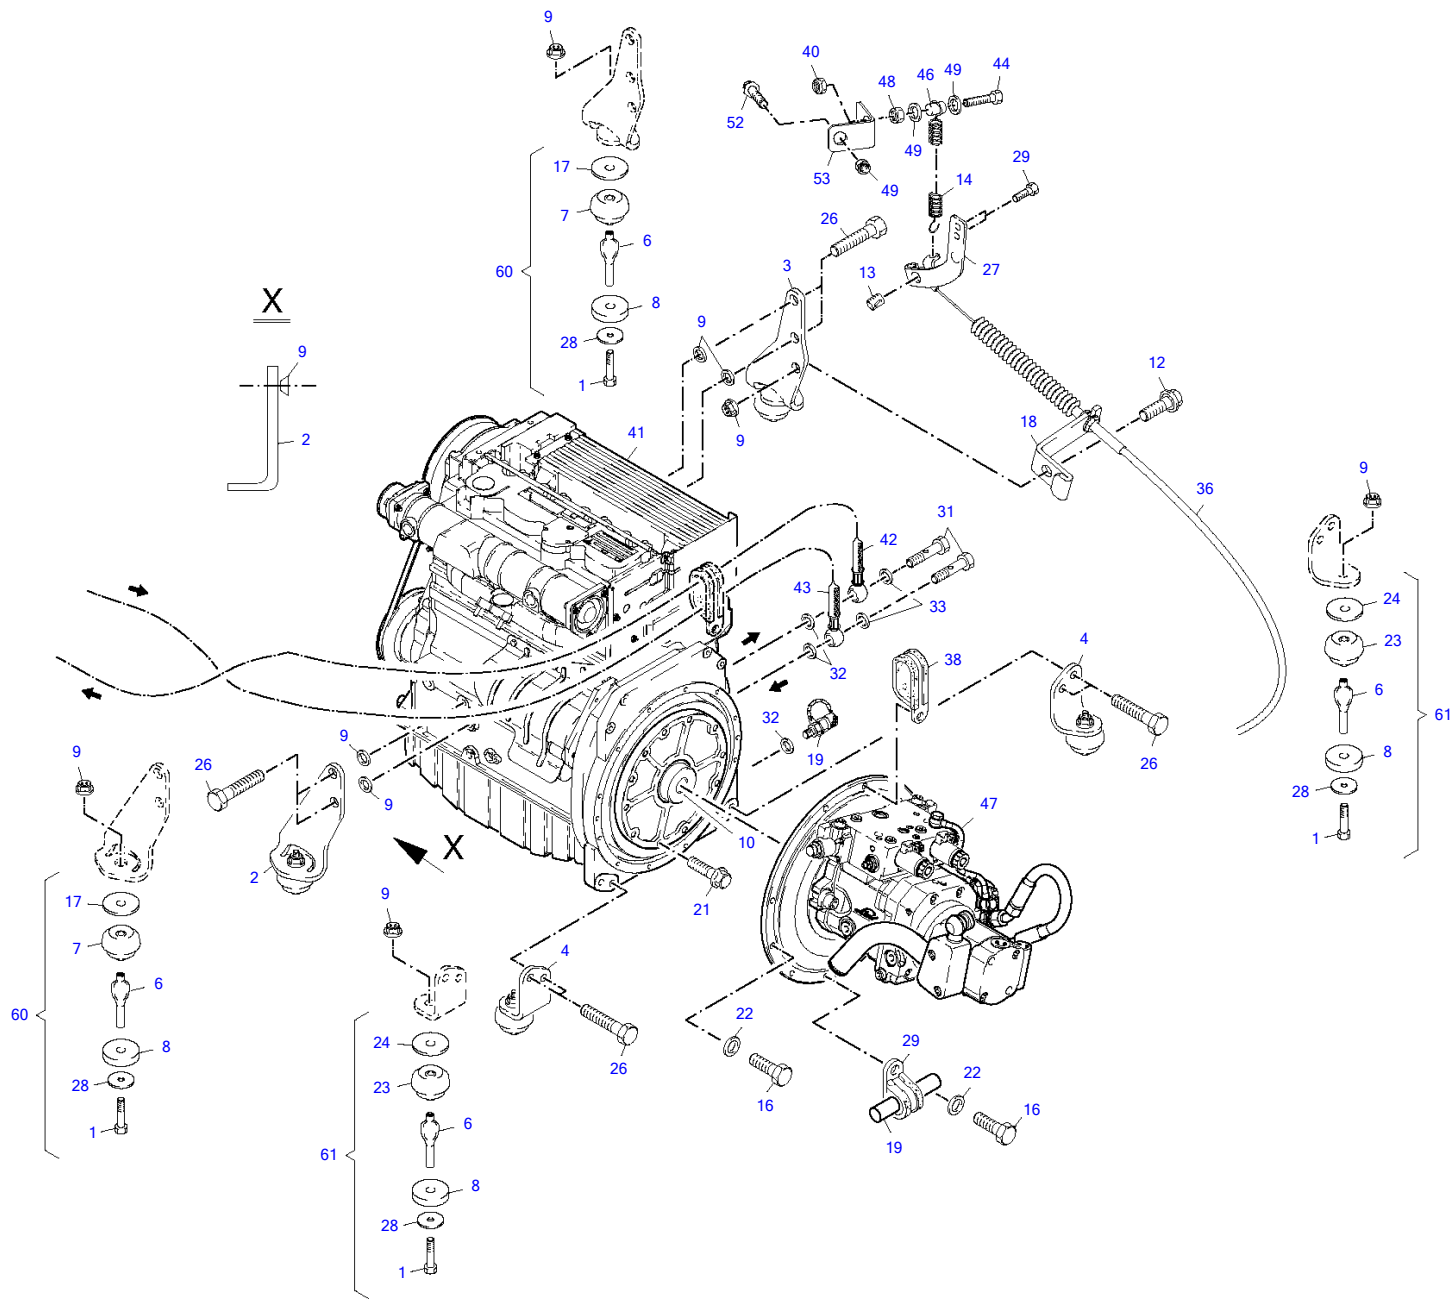

Item	Part number	Description	Drive Set Q'ty	Chan.	Serial No.	Serv.	Remarks
	8017415	Drive Set	1				
1	8006363	Front Axle	1				
2	8006364	Rear Axle	1				
3	8010968	Cardan Shaft	1				
4	8009782	Serrated Hex head Screw	6				
5	8016981	Oil Motor	1				
6	0391546	O-Ring	1				
7	2905928	Washer HV	2				
8	1663967	Hex Nut A3C	2				
9	1705651	Spherical Collar Nut	32				
10	8008165	HP Hose 6 X 1350	1				
11	4648704	Screw Connection A3C	3				
12	0350898	Usit Ring U	8				
13	0862944	Hollow Screw A3C	2				
14	2980827	Hollow Screw A3C	2				
15	8008233	Hose Line 6 X 3300	1				
16	8008176	Hose Line 6 X 1000	2				
17	2903937	Screw Connection A3C	1				
18	8002505	Clamping Yoke	4				
19	0459547	Galvanized Nut	8				
20	3745733	HP Hose 6 x 850	1				
21	0373588	Usit Ring U	2				
22	1722787	Serrated Nut	6				
23	0442991	Hex Head Screw	6				
24	3929815	Hollow Screw S A3C	1				
25	0858506	Usit Ring U	1				
30	1616551	Screw Coupling	1				
36	3938849	Washer A3C	1				
37	3768296	Gasket A3C	2				
40	8003354	Main Brake Cylinder	1				
41	8005490	Inching Actuator	1				

TW65 Book No. 8020866 01.10 S/N E106266
Diesel Engine Compl