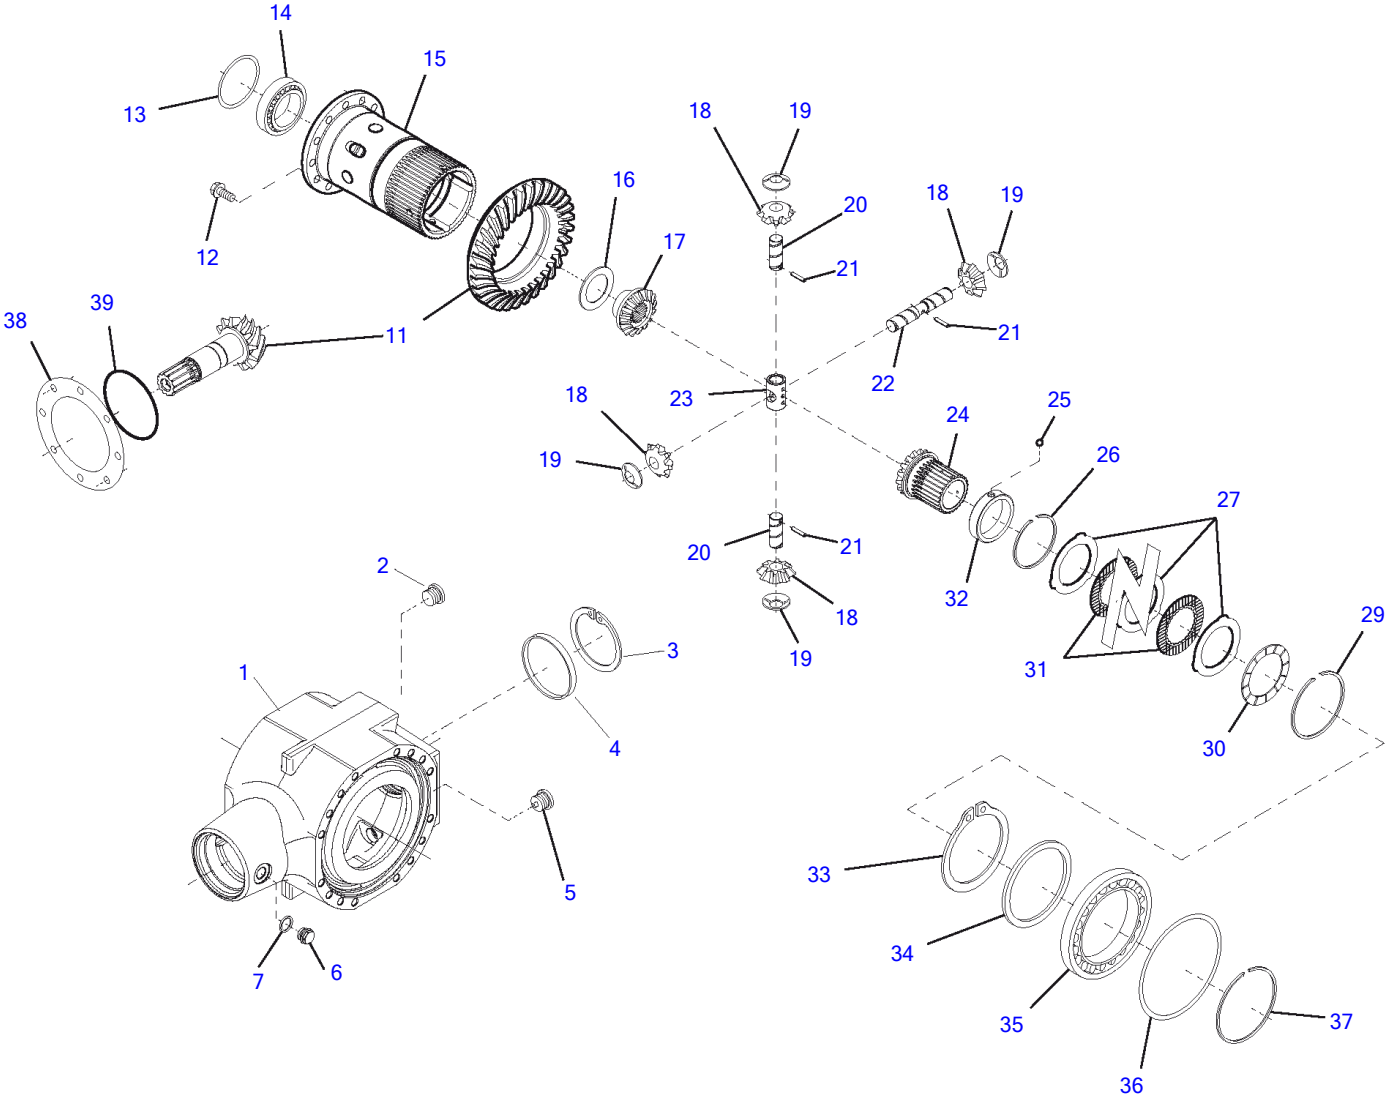

Item	Part number	Description	Axle Pipe			
			Q'ty	Chan.	Serial No.	Serv. Remarks
1	8009258	Axle Pipe	2			
2	8010322	Hex Head Screw	32			
3	3968889	Breather	1			
4	2655505	Screw Plug A3C	2			
5	8010108	O-Ring	2			
6	2915782	Rotary Shaft Seal	2			
7	8010249	Rotary Shaft Seal	2			
8	8010027	Ext Part Bearing	4			
9	8009470	Wheel Bolt	16			
10	1705651	Spherical Collar Nut	16			
11	8010257	Snap Ring	2			
12	8009457	Centering Ring	2			
13	8009259	Side Shaft Wheel	2			
14	8009260	Plate	2			
15	8010258	Circlip Tone 400	6			
16	3983742	Planet Wheel	6			
17	8010025	Roller Bearing	6			
18	8010263	Screw Plug A3C	2			
20	0482831	Countersunk Screw	4			
21	8009261	Planetary Housing	2			
22	3983764	Washer	2			
23	8010264	Nut	16			
24	8010303	Stud	16			
25	3983719	Gear Rim	2			
26	2902163	O-Ring	2			
27	8009262	Wheel Hub	2			
28	8009263	Axle Shaft	2			
29	8009264	Planetary Housing	2			

TW65 Book No. 8020866 01.10 S/N E106266
Rear Axle