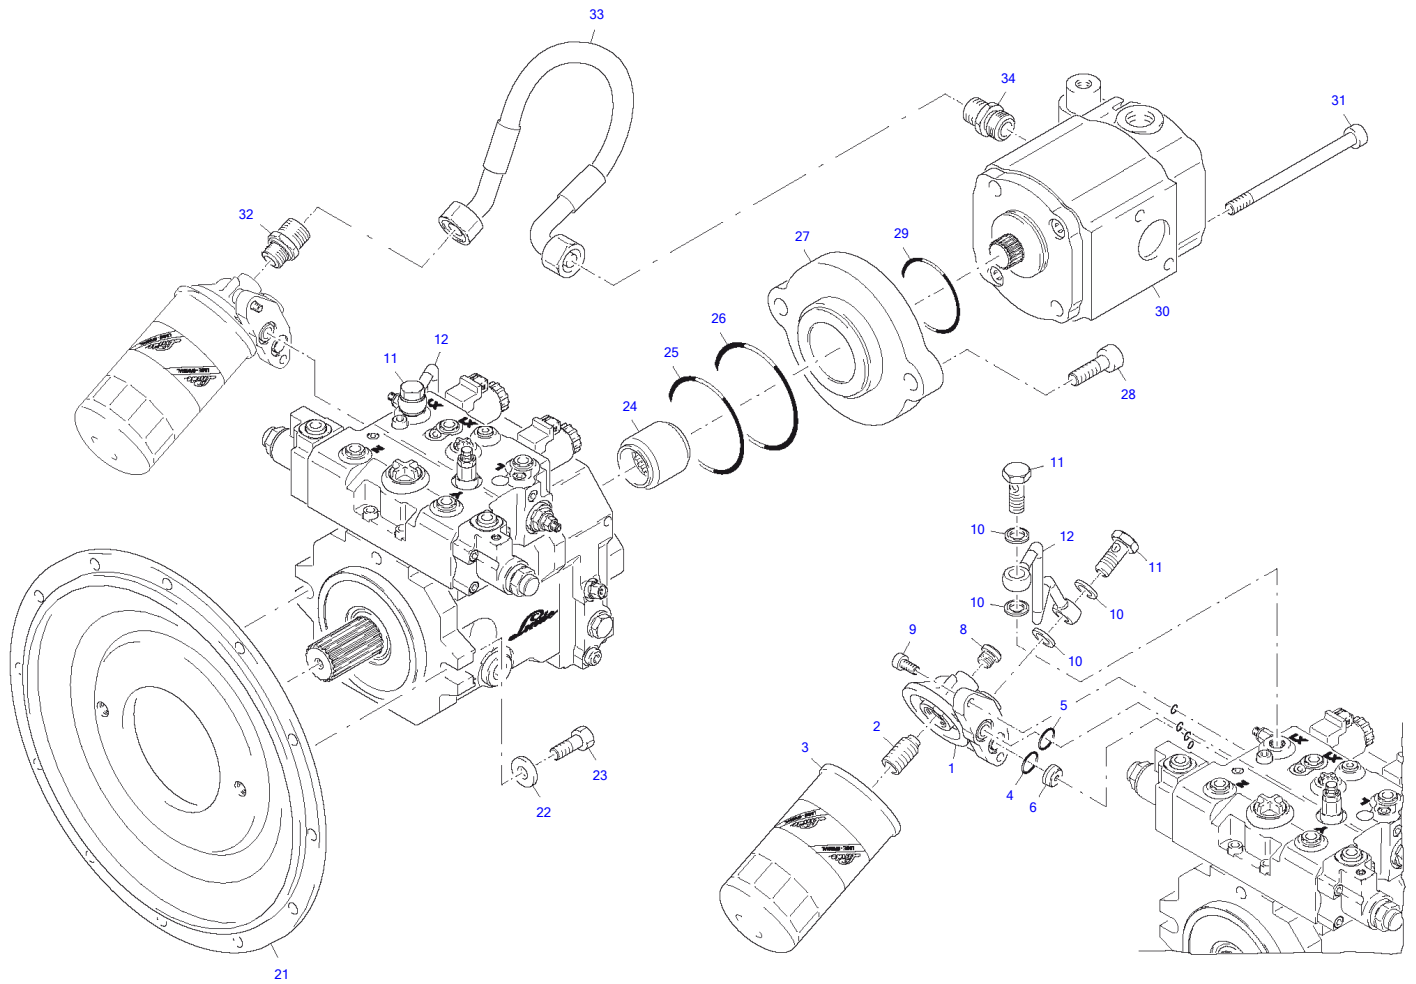

Oil Pressure Pump 12V

Item	Part number	Description	Q'ty	Chan.	Serial No.	Serv.	Remarks
	8016978	Oil Pressure Pump 12V	1				
1	0442786	Circlip Tone 400	1				
2	3987417	Rotary Shaft Seal	1				
4	0826100	Screw Plug	1				
6	0848366	O-Ring	5				
8	8006056	Ball Race	1				
9	8006057	Conical Bearing	1				
13	8006097	Screw Plug	5				
14	0864719	Screw Plug	2				
16	8006058	O-Ring	2				
17	8006059	Pressure Control Valve	2				
18	1059998	O-Ring	2				
19	8006060	Thrust Ring	2				
21	3986541	Feed Pressure Valve	1				
28	8019296	Threaded Pin	1				
29	1619612	Nut	1				
40	8019288	Lid	2				
41	0848355	O-Ring	2				
42	0897003	O-Ring	2				
43	8006088	Screw Plug	2				
44	8006025	Reinforcement	2				
45	8006069	Feed Pressure Valve	1				
59	8017692	Control Magnet	2				
60	8019291	Pressure Control Valve	1				
75	0848582	O-Ring	1				
76	8006099	O-Ring	5				

TW65 Book No. 8020866 01.10 S/N E106266
Oil Pressure Pump Compl 12V