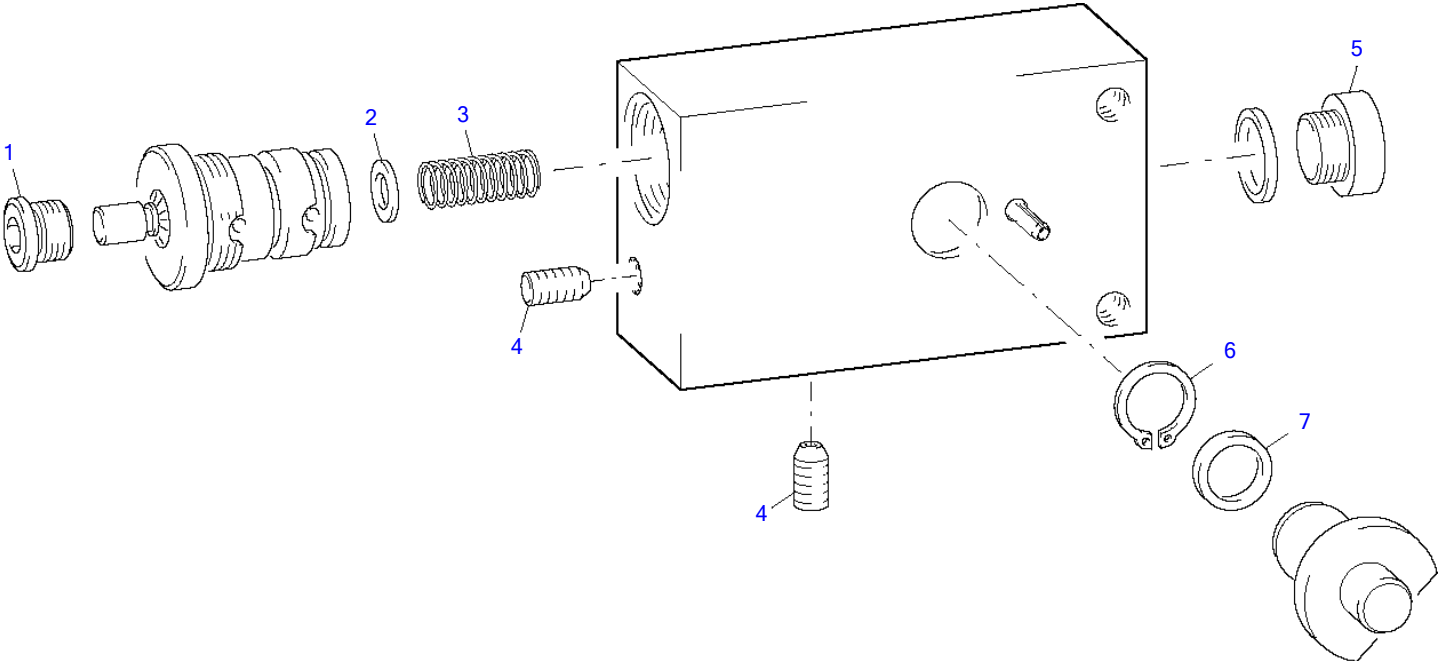

Item	Part number	Description	Valve Compl			Remarks
			Q'ty	Chan.	Serial No.	
	8011331	Valve Compl	1			
1	3981864	Lock	1			
2	8011332	Servo Control Handle	1			
4	3971486	Valve Insert	2			
5	3971475	Valve Insert	4			
6	3971533	Sliding Insert	6			
7	8003291	Actuation	1			
9	3971408	Pressure Spring	2			
10	3971419	Pressure Spring	4			
12	2917886	Screw Conection A3C	8			
14	3981875	Gaiter	1			
19	3971555	Shim	20			
21	8004038	Pin A3C	4			
22	8004039	Locking Washer	8			
23	8011883	Connection	1