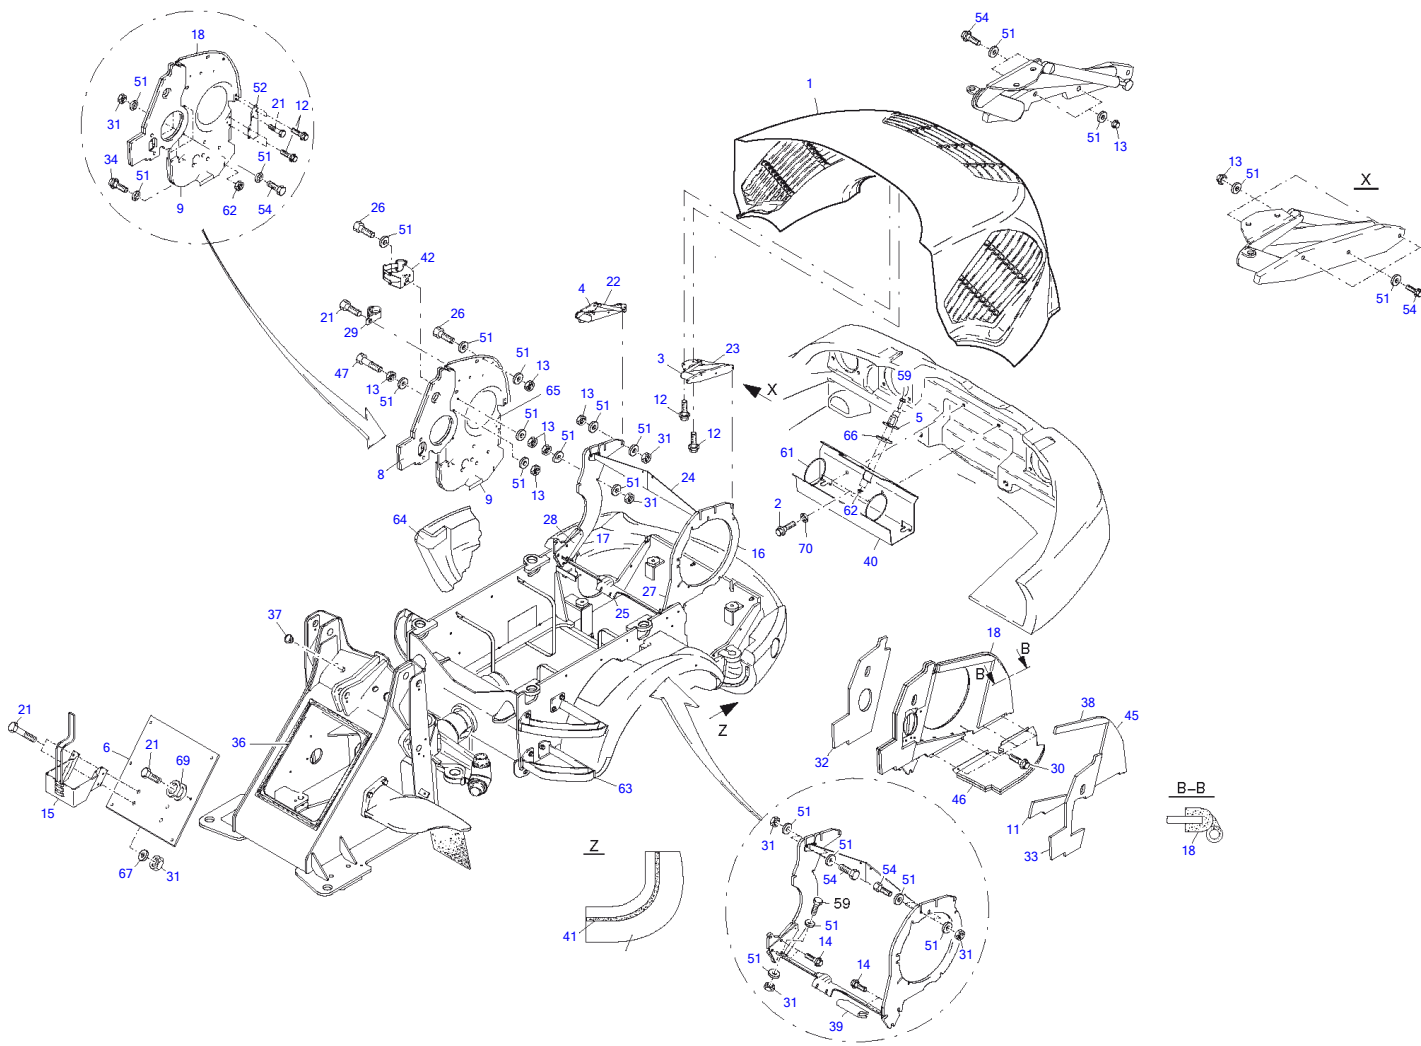

Item	Part number	Description	Covering	Chan.	Serial No.	Serv.	Remarks
			Q'ty				
	8011730	Covering	1				
1	8013809	Engine Hood Compl	1				
2	1307104	Hex Head Screw A3C	2				
3	3930169	Left Hinge	1				
4	3930170	Right Hinge	1				
5	3975811	Clamping Yoke	1				
6	3940569	Front Cover	1				
8	8010293	Plate Compl	1				
9	8018605	Separating Plate	1				
10	2982534	Serrated Hex Head Screw	1				
11	8011446	Insulating Board	1				
12	2449607	Serrated Hex head Screw	9				
13	0893167	Hex Nut A3C	12				
14	0336185	Self-Locking Screw	4				
15	0806264	Front Wheel Chock Holder	1				
16	8008066	Left Side Plate	1				
17	8008096	Right Side Plate	1				
18	3930614	Profile Rubber 940 MM	1				
	3930614	Profile Rubber 890 MM	1				
21	0893236	Hex Head Screw A3C	12				
22	3946167	Pneumatic Spring	1				
23	3946112	Pneumatic Spring	1				
24	8008377	Holder Compl	1				
25	8012144	Angle	1				
26	0410073	Hex Head Screw A3C	2				
27	8008384	Left Holding Plate	1				
28	8008385	Right Holding Plate	1				
29	2443576	Clip Norma	1				
30	2440642	Serrated Hex Head Screw	4				
31	0399760	Hex Nut A3C	15				
32	8010294	Insulating Board	1				
33	8010295	Insulating Board	1				
34	1615232	Hex Head Screw A3C	1				
36	1898686	Sealing Strip 1900 MM	1				
37	3935302	Protecting Cap	2				
38	8011447	Insulating Board	1				
39	0935113	Profile Rubber 150 MM	1				
40	3941173	Plate ZN	1				
41	0909291	Profile Rubber 1000 MM	1				
42	3955919	Holder	1				
45	8011448	Insulating Board	1				
46	8011459	Plate Compl	1				
47	1645705	Hex Head Screw A3C	1				
51	2481254	Serrated Washer A3C	35				
52	8018659	Plate	1				
54	1615232	Hex Head Screw A3C	12				
59	8009775	Serrated Hex Head Screw	2				
61	1784861	Gasket	2				
62	1722787	Serrated Nut	3				
63	0909304	Profile Rubber 2000 MM	1				
64	0909291	Profile Rubber 250 MM	1				
65	0909291	Profile Rubber 550 MM	1				
66	3948885	Plate	1				
67	0863138	Washer A3C	4				
69	8016479	Locking Washer	6				
70	2481243	Serrated Washer A3C	2