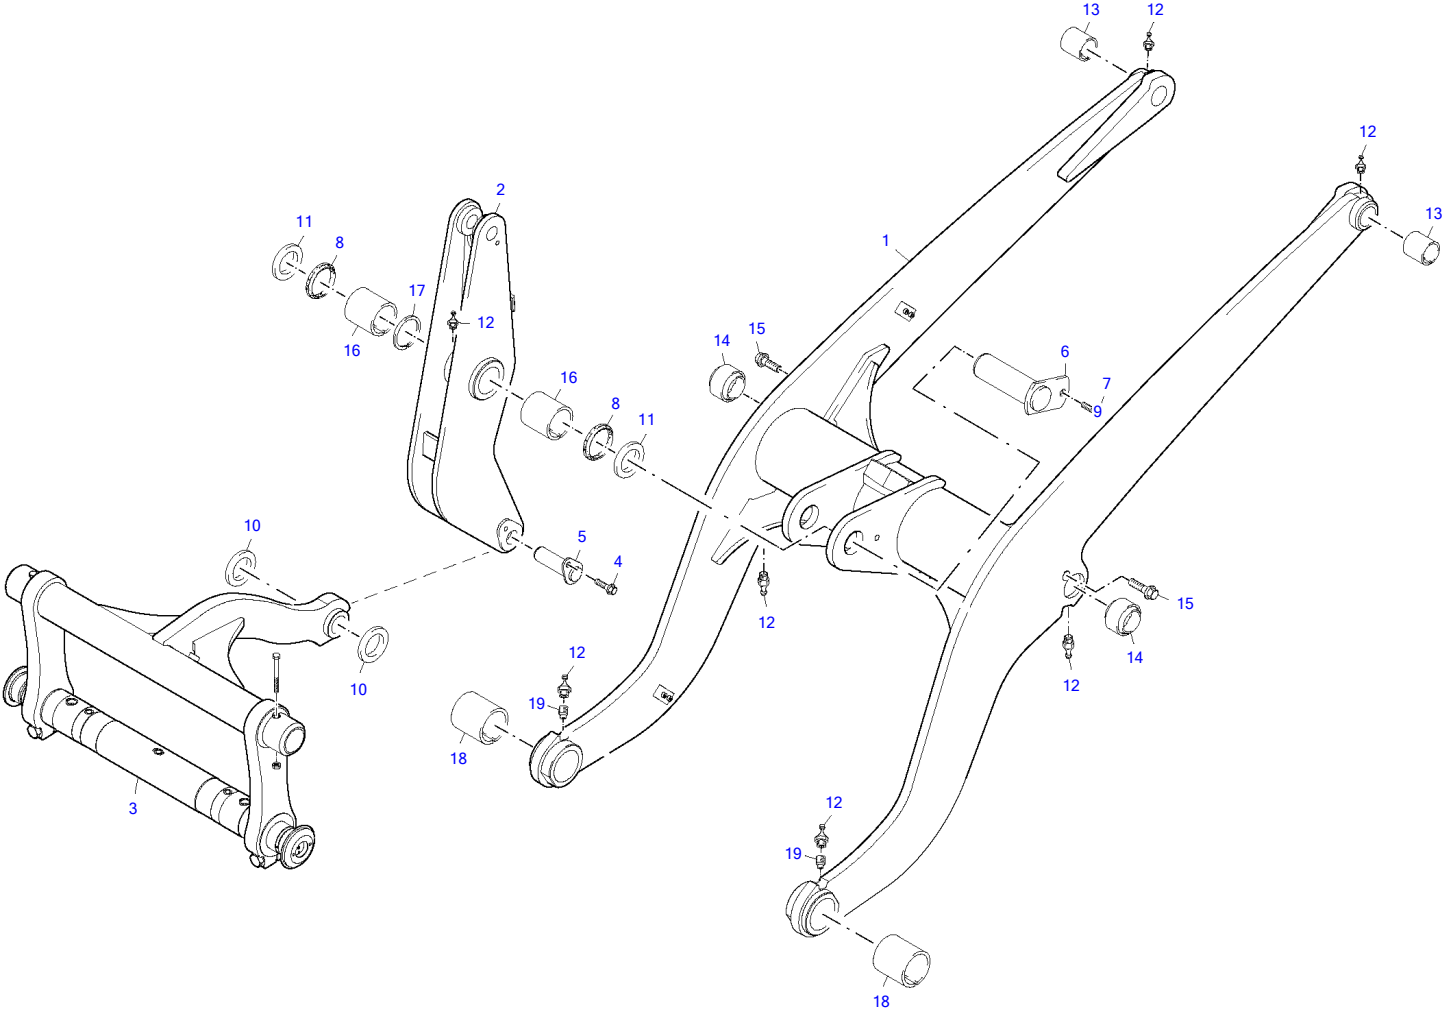

Item	Part number	Description	Lifting Unit			Remarks
			Q'ty	Chan.	Serial No.	
	8003072	Lifting Unit	1			
1	8002521	Boom Compl	1			
2	8003055	Shift Lever Compl	1			
3	8003071	Hyd Quick Release Eq	1			
4	1783337	Serrated Hex Head Screw	1			
5	0877689	Pin Compl	1			
6	0847887	Pin Compl	1			
7	1782905	Serrated Hex Head Screw	1			
8	0809472	Wiper Seal	2			
10	1782654	Disk 1.0 MM	1			
	8003252	Disk 1.2 MM	1			
	8003253	Disk 1.5 MM	1			
	1782665	Disk 2.0 MM	1			
11	2909079	Disk 1.0 MM	1			
	2909091	Disk 1.2 MM	1			
	2909104	Disk 1.5 MM	1			
	2909080	Disk 2.0 MM	1			
12	0324590	Grease Nipple	7			
13	8004387	Split Bush	2			
14	2915806	Spherical Bearing	2			
15	2916794	Self-Locking Bolt	2			
16	8004388	Split Bush	2			
17	2961437	Circlip	1			
18	8004389	Split Bush	2			
19	2985537	Threaded Pin	2			