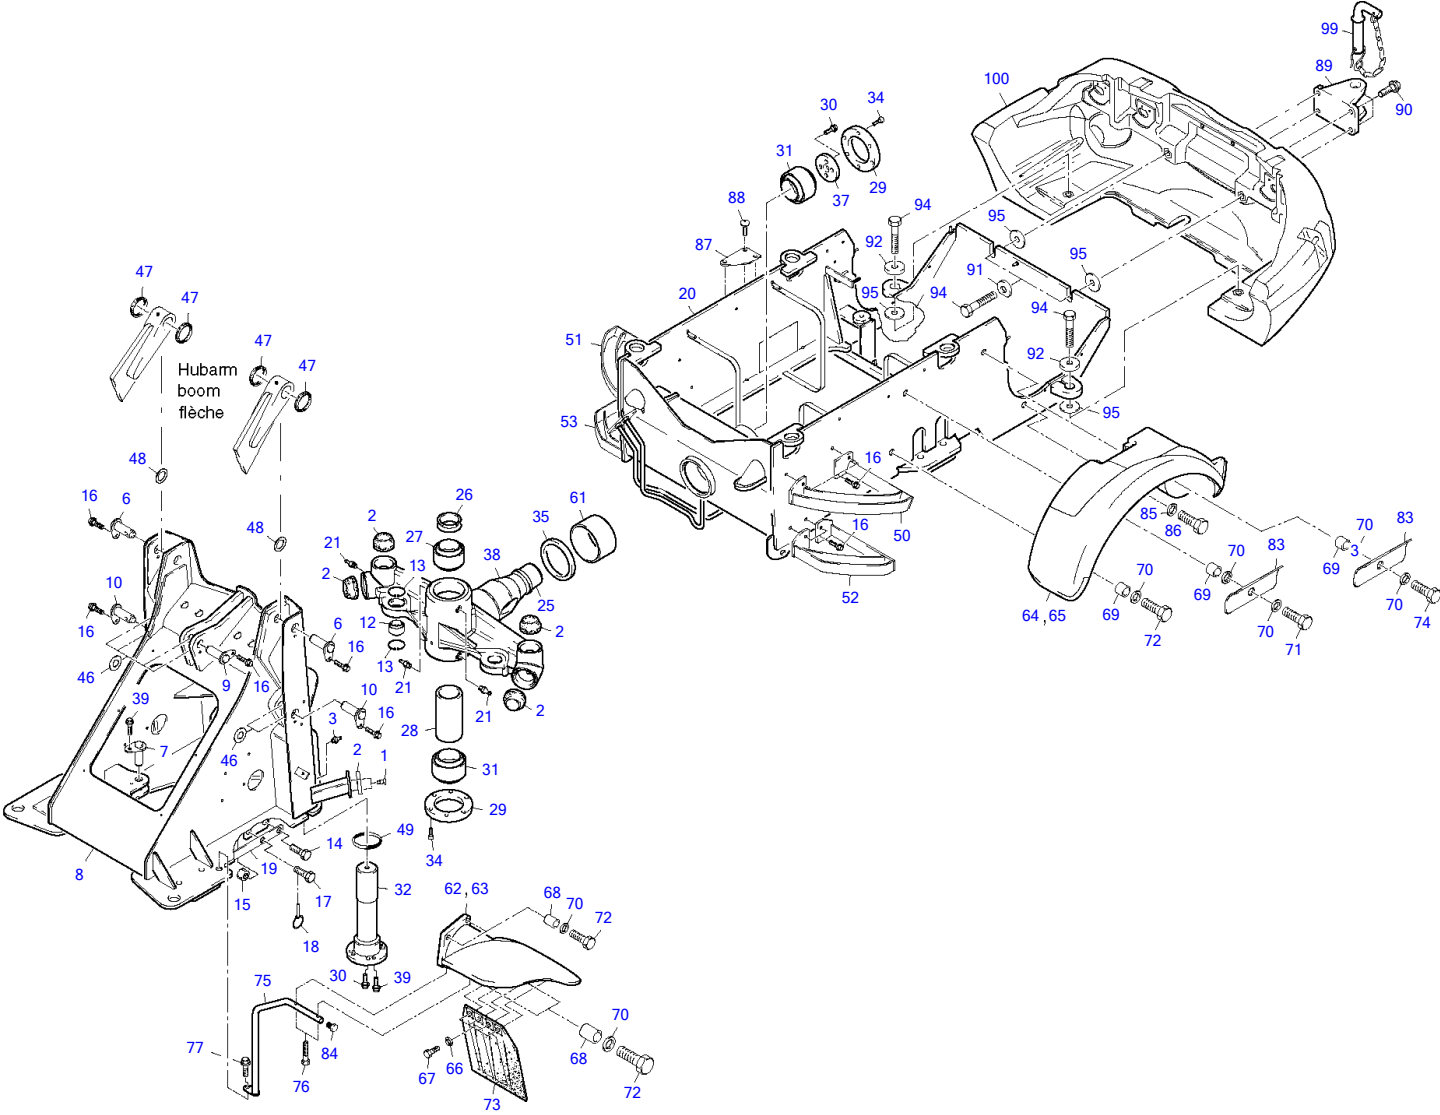

TW65 Book No. 8020866 01.10 S/N E106266
Base Frame

Item	Part number	Description	Base Frame Q'ty	Chan.	Serial No.	Serv.	Remarks
	8002532	Base Frame	1				
2	3928869	Stop Buffer	4				
3	0324590	Grease Nipple	1				
6	8017589	Pin Compl	2				
7	8017579	Pin Compl	1				
8	8017287	Frame Front	1				
9	8017582	Pin Compl	1				
10	8017583	Pin Compl	2				
12	0447032	Spherical Bearing	1				
13	0318069	Circlip Tone 400	2				
14	1627236	Hex Head Screw A3C	1				
15	0327322	Nut A3C	1				
16	1783337	Serrated Hex Head Screw	13				
17	1014053	Special Screw	1				
18	1011163	Split Pin	1				
19	3931820	Safety Rod	1				
20	8017297	Rear Frame	1				
21	0300569	Grease Nipple	5				
25	3924490	Artic Pend Joint	1				
26	0884177	V-Ring	1				
27	2919399	Spherical Bearing	1				
28	0896751	Spacer	1				
29	0896740	Disk	2				
30	0884166	Self-Locking Bolt	8				
31	2919388	Spherical Bearing	2				
32	3923820	Pin	1				
34	0321371	Hex Head Cap Screw	12				
35	0896762	Distance Ring	1				
37	0896773	Disk	1				
38	3925297	Artic Pend Joint Compl	1				
39	3762610	Self-Locking Bolt	5				
46	4674104	Shim 1.0 MM	1				
	8001149	Shim 1.5 MM	1				
	4626253	Shim 2.0 MM	1				
47	8002032	Wiper Seal	4				
48	8003214	Disk 1.0 MM	1				
	8003215	Disk 1.2 MM	1				
	8003216	Disk 1.5 MM	1				
	8003217	Disk 2.0 MM	1				
49	2916363	O-Ring	1				
50	8004155	Left Climb Bracket	1				
51	8004156	Right Climb Bracket	1				
52	3953893	Left Climb Bracket	1				
53	3953906	Right Climb Bracket	1				
61	2441632	Bush	1				
62	3925059	Left Front Fender	1				
63	3925060	Right Front Fender	1				
64	3925071	Left Rear Fender	1				
65	3925082	Right Rear Fender	1				
66	0447985	Washer A3C	8				
67	8016036	Hex Head Screw A3C	8				
68	3930772	Spacer	8				
69	3930783	Spacer	6				
70	1620160	Washer A3C	18				
71	3930943	Hex Head Screw A3C	10				
72	3930954	Hex Head Screw A3C	2				
73	3955317	Mud Flap Ripp	2				
74	8009218	Hex Head Screw A3C	2				
75	3934298	Holder	2				
76	3934390	Bolt A3B	4				
77	2916794	Self-Locking Bolt	2				
83	3936450	Cover Plate	4				
84	3938805	Holder	2				
85	1356294	Washer A3C	2				
86	3930954	Hex Head Screw A3C	2				
87	8008792	Cover Plate	1				
88	3934378	Lens Head Screw A3R	3				
89	3944949	Draw BAr Coupling	1