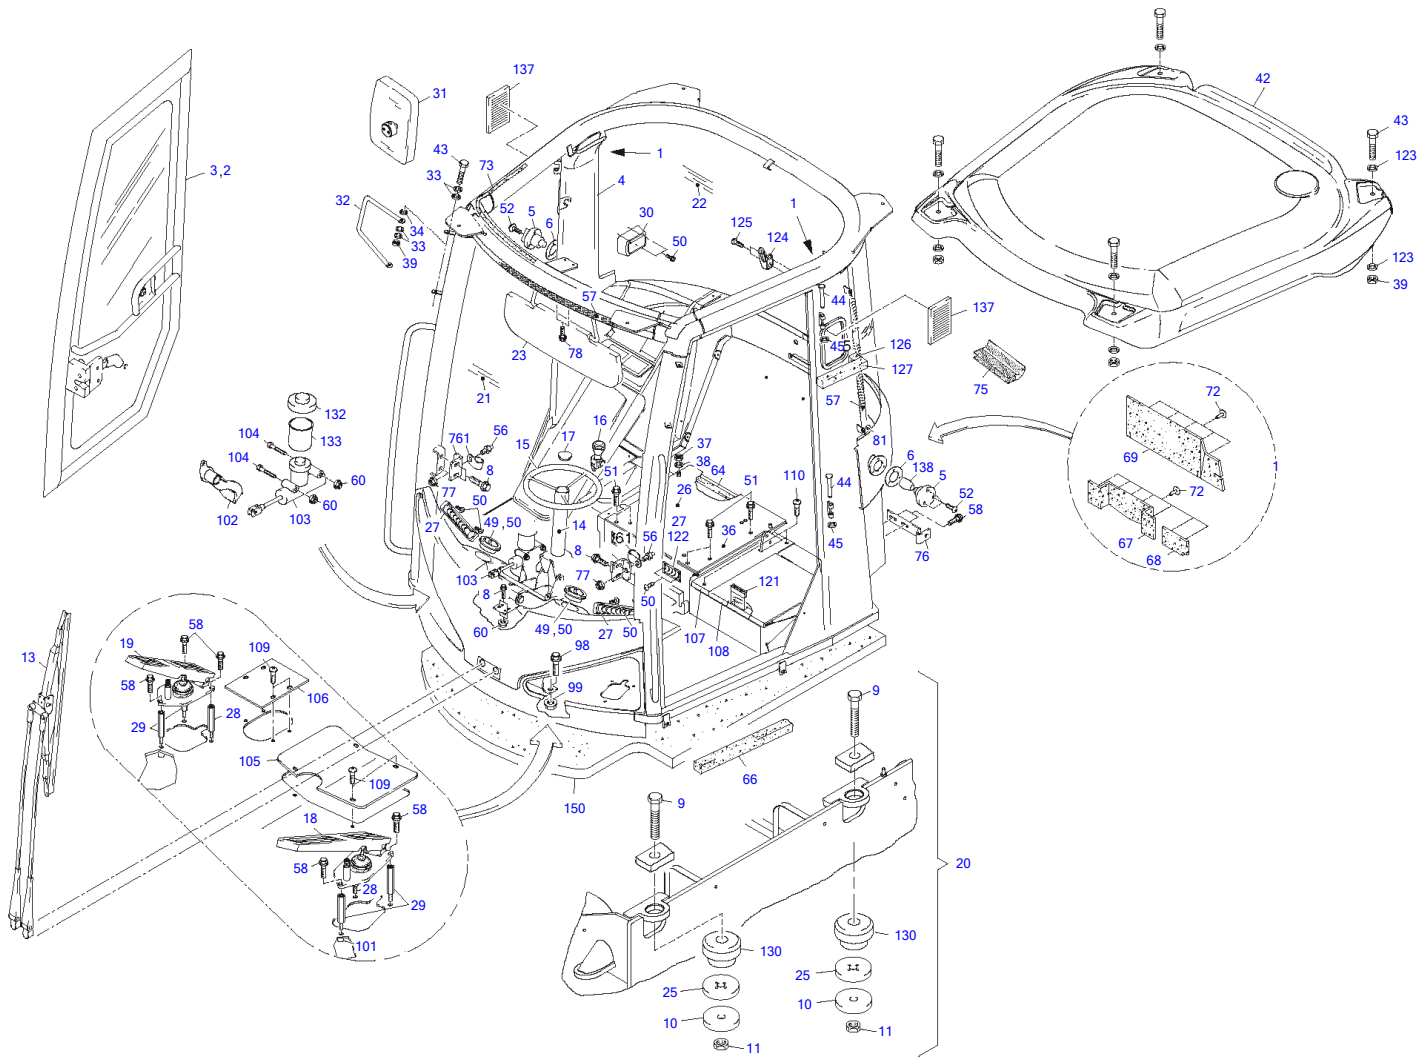

Item	Part number	Description	Q'ty	Chan.	Serial No.	Serv.	Remarks
		Cabin					
	8003354	Cabin	1				
1	8016693	Protecting Cap	2				
2	8003297	Left Cabin Door Compl	1				
3	8003297	Right Cabin Door Compl	1				
4	8003340	Lining	1				
5	8007463	Hold-Open Mechanism	2				
6	3975833	Washer	2				
7	3947351	Angle	2				
8	2449607	Serrated Hex Head Screw	10				
9	3975695	Hex Head Screw	4				
10	2914645	Washer	4				
11	1663967	Hex Nut A3C	4				
13	8004889	Wiper System	1				
14	3930421	Steering Column	1				
15	8011948	Steering Wheel	1				
16	8012032	Turning Handle	1				
17	2912132	Protecting Cap	1				
18	8005490	Inching Actuator	1				
19	8005490	Gas Control	1				
20	8006546	Cabin Mounting Compl	2				
21	8001305	Front Screen	1				
22	8001329	Rear Screen	1				
23	3957422	Sun Shield	1				
25	8004343	Rubber Washer	4				
26	8003053	Heating Circuit	1				
27	3953973	Nozzle	4				
28	3929291	Spacer	2				
29	3928665	Spacer	4				
30	8005836	Ashtray	1				
31	3949091	Mirror	2				
	8002605	Mirror	1				
	8011230	Mirror Kit	1				
32	3945575	Mirror Attachment	2				
33	0885849	Disk Spring	16				
34	1042977	Spring Washer	4				
36	8007923	Servo Contr Bracket	1				
37	0893156	Hex Nut A3C	2				
38	2481243	Serrated Washer A3C	2				
39	0399760	Hex Nut A3C	8				
42	8001196	Cabin Roof	1				
43	0893214	Hex Head Screw A3C	8				
44	0879192	Bolt	4				
45	0498748	Locking Washer	4				
49	3954429	Ventilation Flap	2				
50	0885236	Raised Counters H Screw	18				
51	2997235	Serrated Hex Head Screw	6				
52	1780969	Oval Head Screw	6				
56	1781302	Pin	2				
57	3976925	Glue	3				
58	3761119	Serrated Hex Head Screw	10				
60	1722787	Serrated Nut	4				
61	1781313	Bracket	2				
64	1898686	Sealing Strip 1500 MM	1				
66	0909291	Profile Rubber 720 MM	2				
67	8002334	Insulating Mat	1				
68	3943813	Insulating Material	1				
69	3943824	Insulating Material	1				
72	1786874	Clip	19				
73	3940774	Sealing Strip 5000 MM	1				
75	3930603	Profile Rubber 350 MM	1				
76	3936892	Holder	2				
77	2440675	Serrated Nut	2				
78	1309399	Hex Head Screw A3C	2				
81	3942436	Spacer	5				
98	3983399	Self-Locking Screw	2				
99	3960778	Serrated Nut	2				
102	3976447	Pedal Coating	1				
103	3945553	Main Brake Cylinder	1				

TW65 Book No. 8020866 01.10 S/N E106266
Cabin