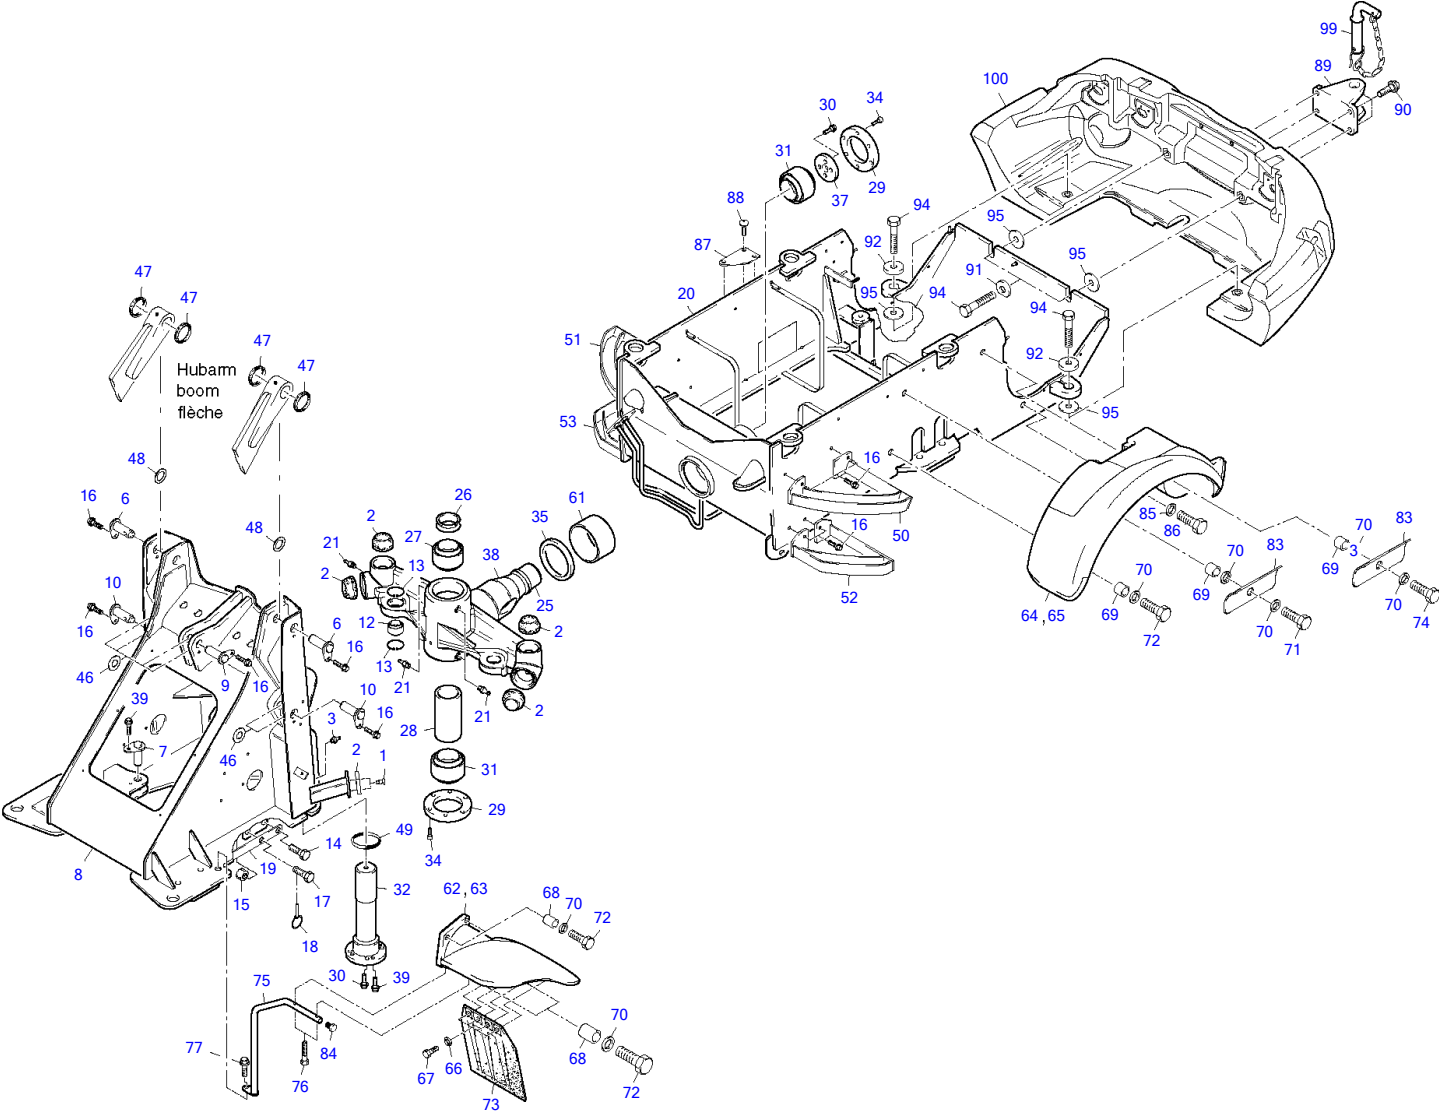

TW65 Book No. 8020866 01.10 S/N E106266
Base Frame

							Base Frame		
Item	Part number	Description	Q'ty	Chan.	Serial No.	Serv.	Remarks		
90	2993151	Serrated Hex Head Screw	4						
91	1005438	Washer	2						
92	1781813	Disk	2						
94	1618393	Hex Head Screw A3C	2						
95	1781802	Washer A3C 4.0 MM	4						
	3930885	Washer A3C 2.0 MM	1						
	3930896	Washer A3C 3.0 MM	1						
	3930909	Washer A3C 5.0 MM	1						
99	3944574	Pin	1						
100	8016020	Counter Weight	1