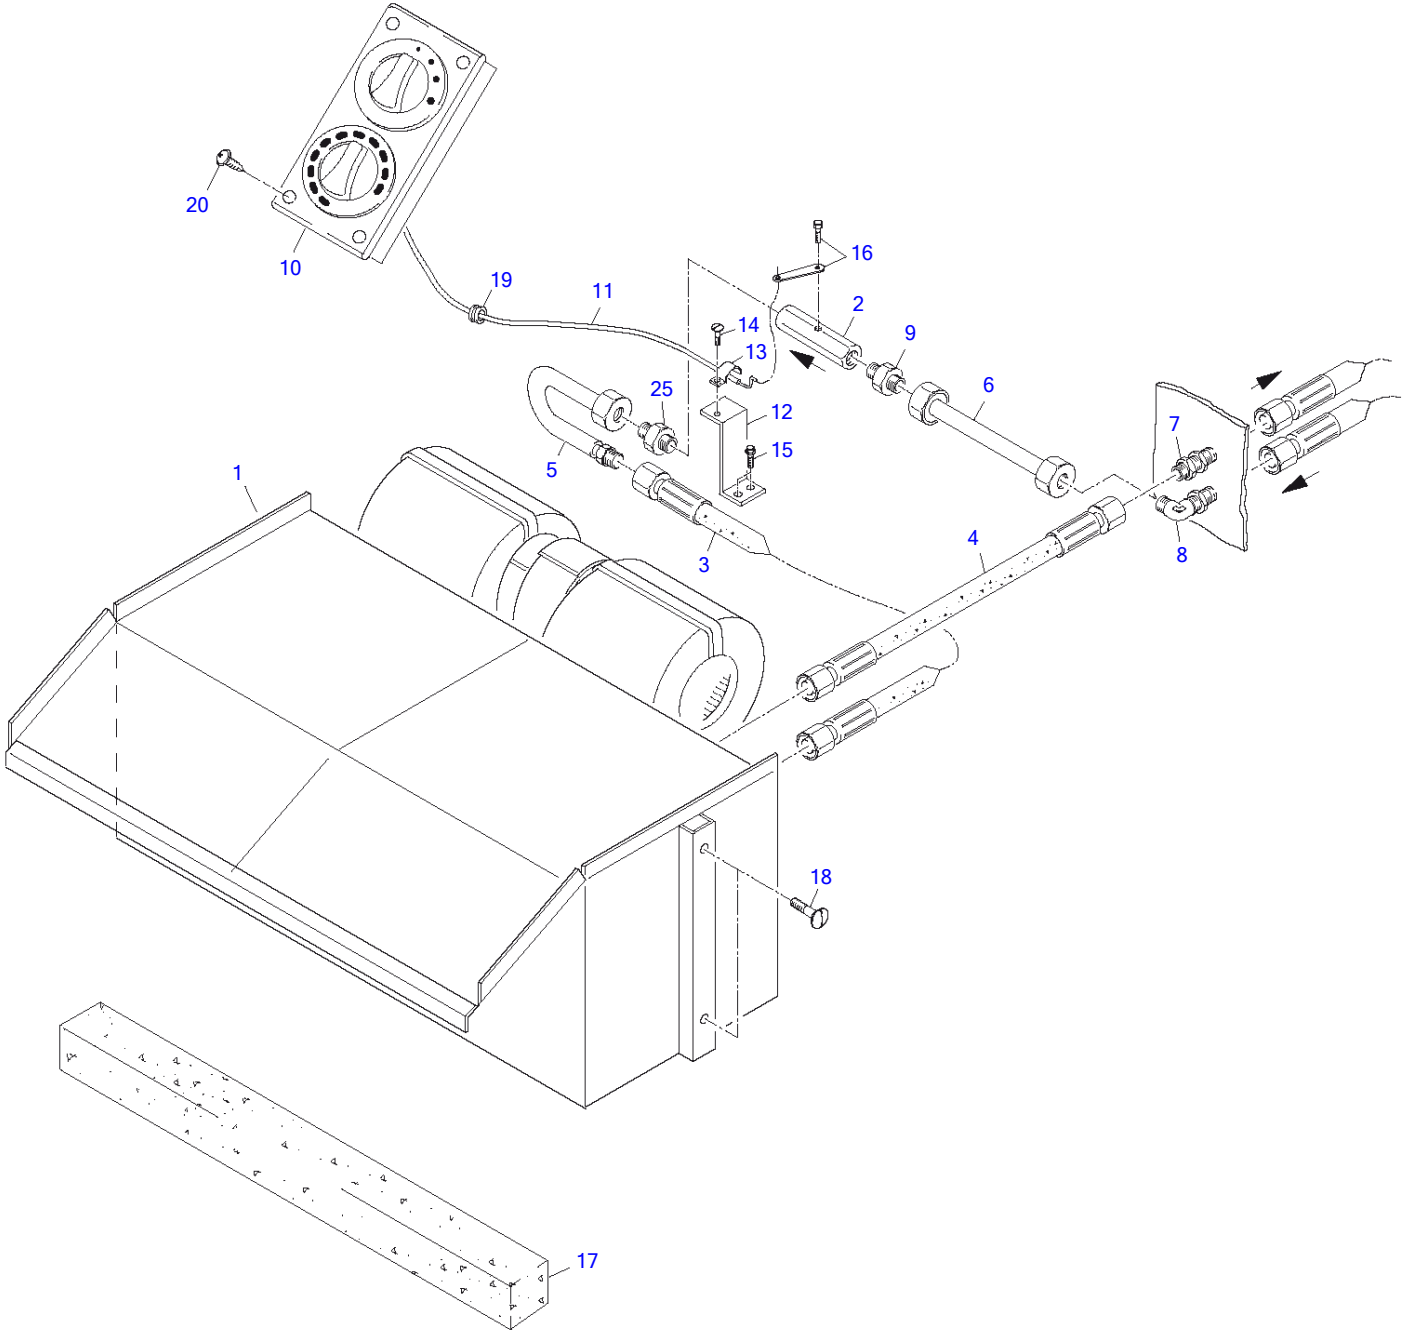

Heating Circuit						
Item	Part number	Description	Q'ty	Chan.	Serial No.	Serv. Remarks
	8003053	Heating Circuit	1			
1	8004438	Heating Unit	1			
	8005815	Heat Exchanger	1			
	8000484	Fan 1200 DRG	1			
	8005994	Resistance	1			
2	8004625	Ball Valve	1			
3	3932036	LP Hose 13 X 425	1			
4	8006257	LP Hose 13 X 235	1			
5	8004623	Conduit	1			
6	8004624	Conduit	1			
7	1355986	Screw Connection A3C	1			
8	0386210	Screw Connection A3C	1			
9	2980576	Screw Connection A3C	1			
10	8003163	Heating Control	1			
11	8004866	Wire Puller	1			
12	8004805	Angle	1			
13	0454600	Clamp	1			
14	1039369	Oval Head Screw	1			
15	3761119	Serrated Hex Head Screw	2			
16	8004846	Lever	1			
17	0909291	Profile Rubber 445 MM	1			
18	3934378	Oval Head Screw A3R	4			
19	0448760	Grommet	1			
20	2686762	Oval Head Screw	4			
25	8006398	Special Coupling	1