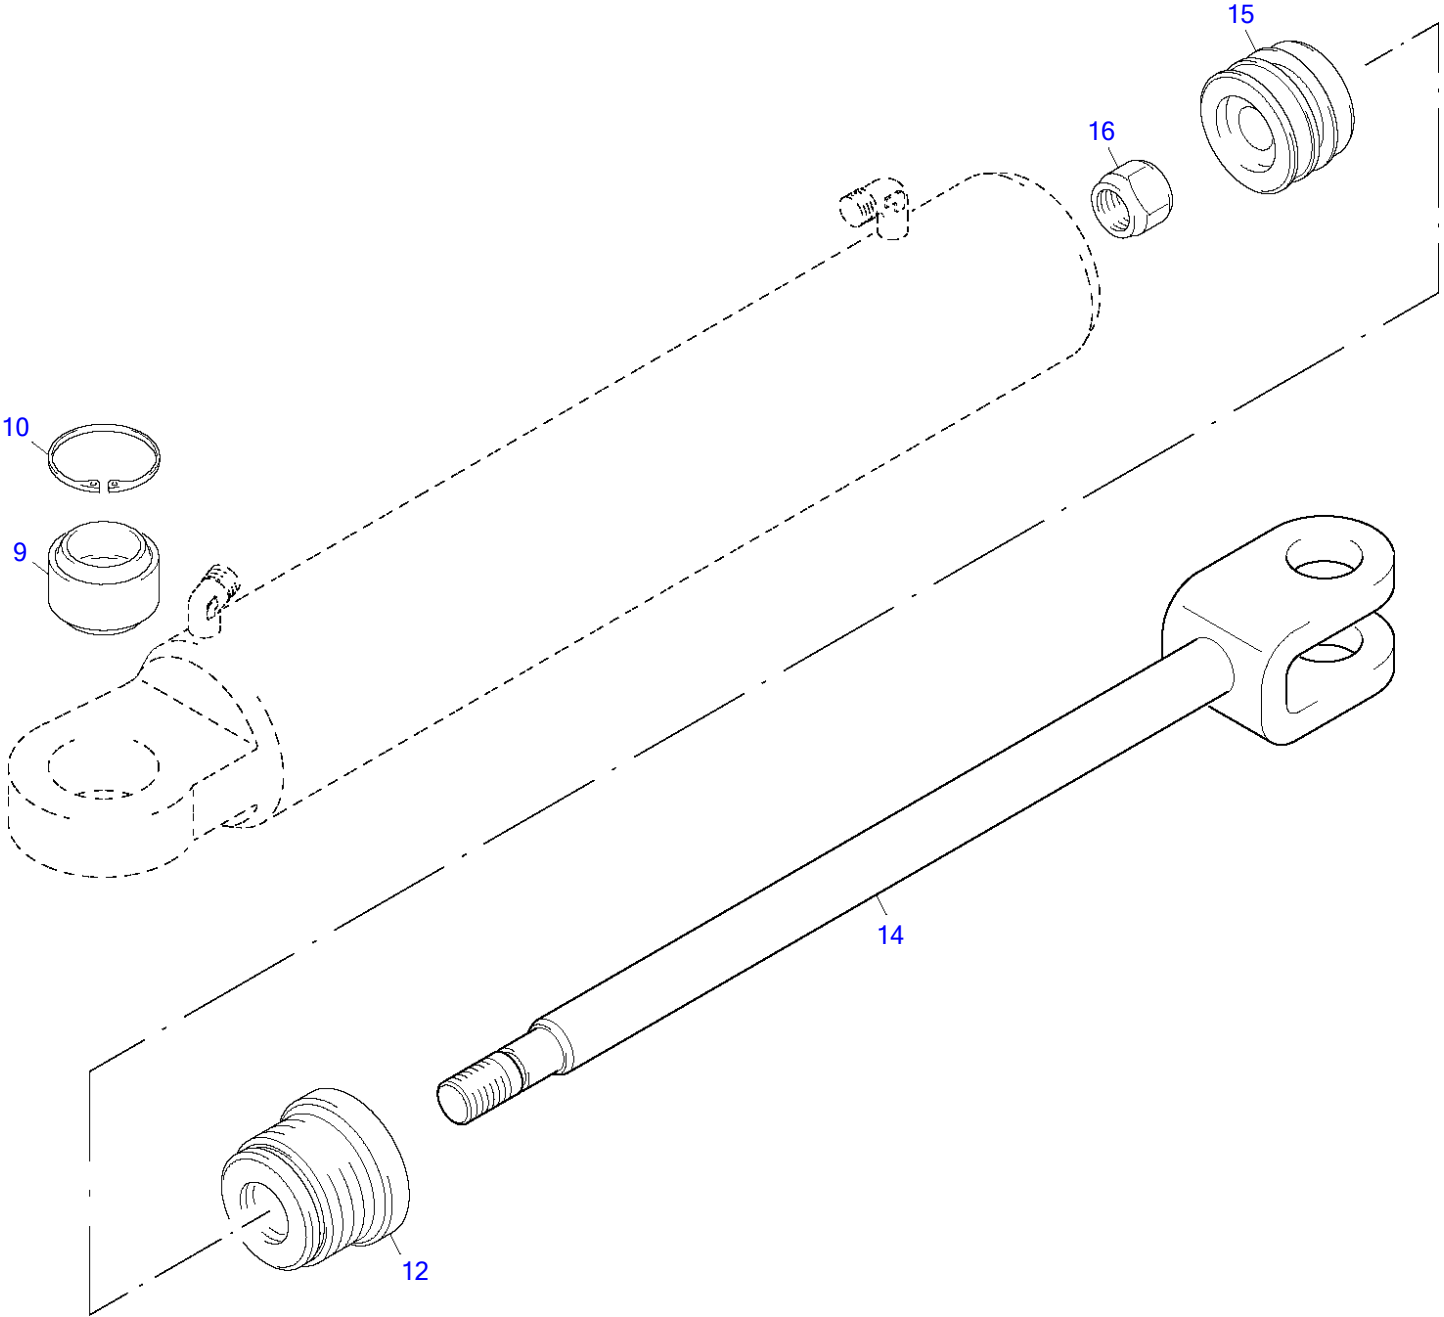

Item	Part number	Description	Lifting Cylinder				Remarks
			Q'ty	Chan.	Serial No.	Serv.	
	8017548	Lifting Cylinder	1				
8	0324590	Grease Nipple	1				
9	0465830	Spherical Bearing	1				
10	0318069	Circlip Tone 400	1				
12	8017818	Guide Bush	1				
14	8017817	Piston Rod	1				
15	8017815	Piston	1				
	8017814	Seal Kit	1