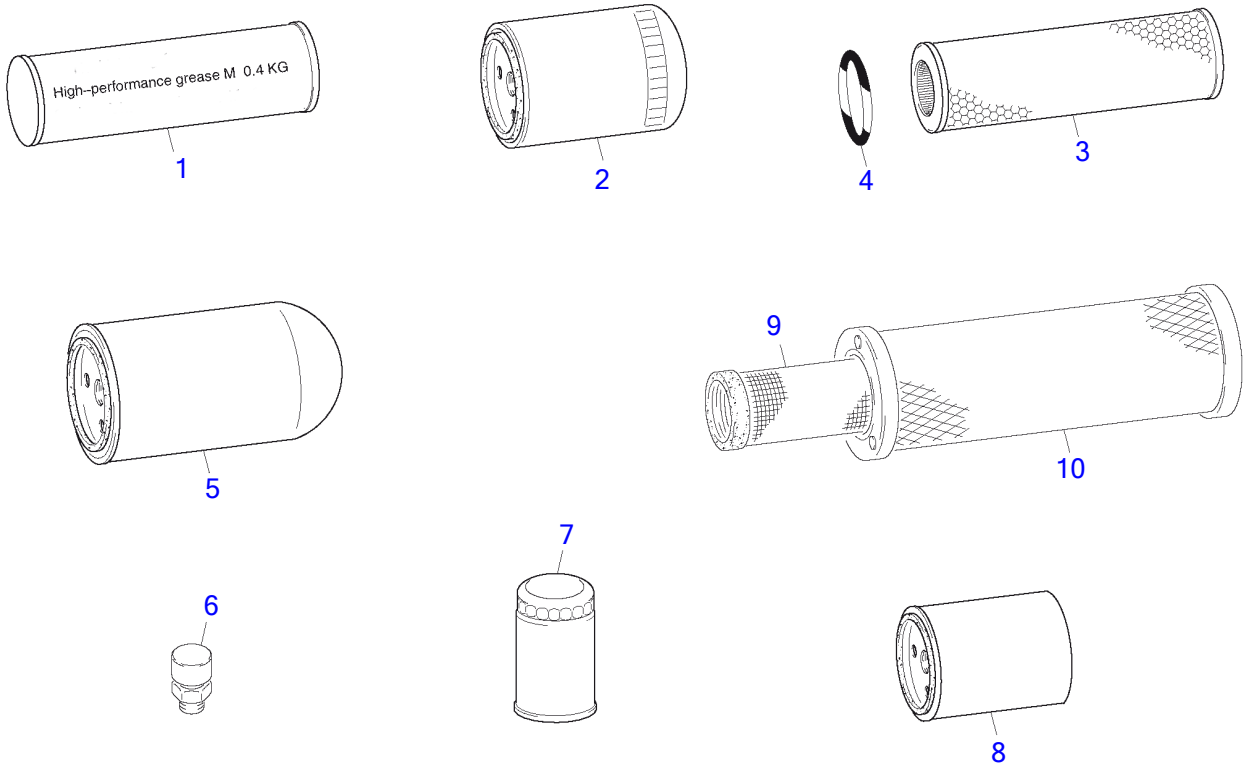

Maintenance Filter Kits

Item	Part number	Description	Q'ty	Chan.	Serial No.	Serv.	Remarks
	8018983	50 HOUR FILTER KIT TW65	1				
1	0346905	* GREASE CARTRIDGE	5				
2	3960201	* OIL FILTER	1				
3	8012138	* RETURN FILTER	1				
4	2918263	* O-RING	1				
5	8018978	* OIL PRESSURE PUMP FILTER	2				
6	3929440	* BREATHER CAP	1				
7	3968889	* AIR VENT	3				
8	2610831	* FUEL FILTER	1				
		500 HOUR FILTER KIT TW65					
1	0346905	* GREASE CARTRIDGE	5				
2	3960201	* OIL FILTER	1				
3	8012138	* RETURN FILTER	1				
4	2918263	* O-RING	1				
5	8018978	* OIL PRESSURE PUMP FILTER	1				
6	3929440	* BREATHER CAP	1				
7	3968889	* AIR VENT	3				
8	2610831	* FUEL FILTER	1				
9	2981113	* OUTER AIR FILTER	1				
10	2981124	* INNER AIR FILTER	1				
	TW6528C