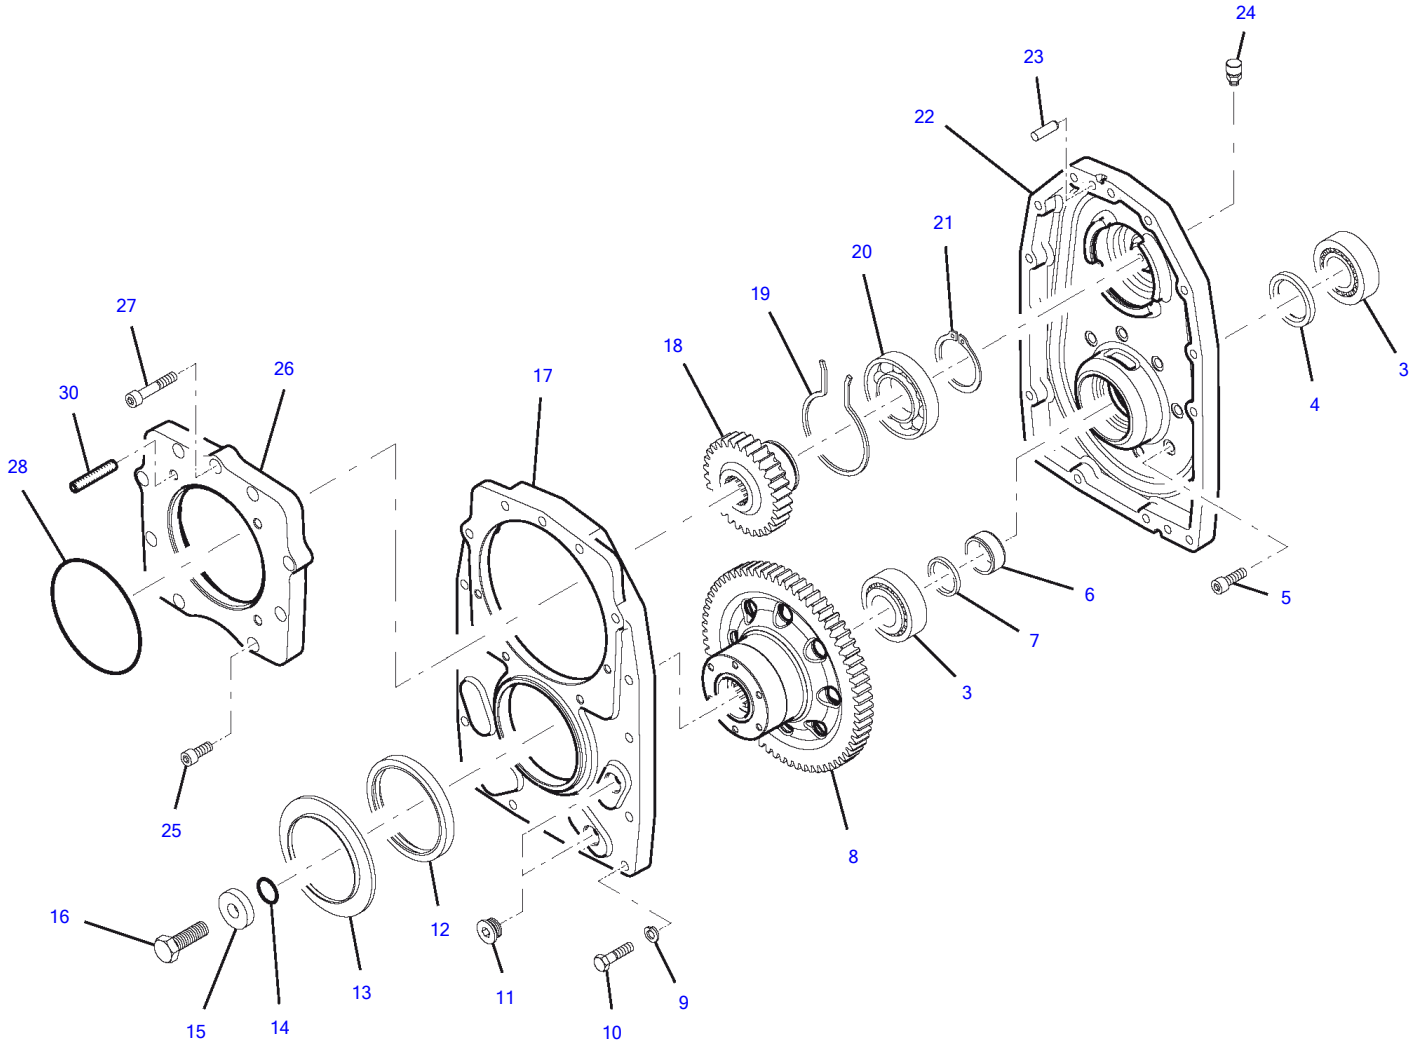

Brake Disk						
Item	Part number	Description	Q'ty	Chan.	Serial No.	Serv. Remarks
1	8000892	Brake Disk	6			
2	8012028	Plate	6			
3	8012029	Intermediate Bush	1			
4	8009291	Ball	1			
5	8009473	Spacer Ring	1			
6	2902561	Shim	2			
	2902549	Shim	2			
	8005811	Shim	2			
	3976425	Shim	2			
7	8012030	Plate	1			
8	8010338	Adaptor Sleeve	2			
9	8009308	Piston	1			
10	8010113	O-Ring	2			
11	8009309	Piston	1			
12	8010114	O-Ring	1			
13	8010347	Gasket	1			
14	8010348	Gasket	2			
15	3984674	O-Ring	1			
16	3984663	Ring	1			
17	8010349	Snap Ring	2			
18	8009475	Spring	1			
19	8000883	Antiextrusion Ring	2			
20	8010115	O-Ring	4			
21	0443163	Adaptor Sleeve	1			
22	8009310	Piston	1			
23	8010120	O-Ring	3			
24	8009311	Bolt	3			
25	8010117	O-Ring	1			
26	8010118	O-Ring	1			
27	8009312	Piston	1			
28	8009313	Spring	1			
29	8009314	Shaft Nut	1			
30	8010357	Hex Head Screw	2			
31	8010119	O-Ring	2			
32	8009315	Spacer Ring	2			
33	8010350	Threaded Pin A3C	1			
34	0303799	Gasket A	3			
35	8010381	Screw Plug	3			
36	3968265	Venting Screw	2			
37	0361562	Breather	2			

TW65 Book No. 8020866 01.10 S/N E106266
Rear Axle Multiple Disk Brake