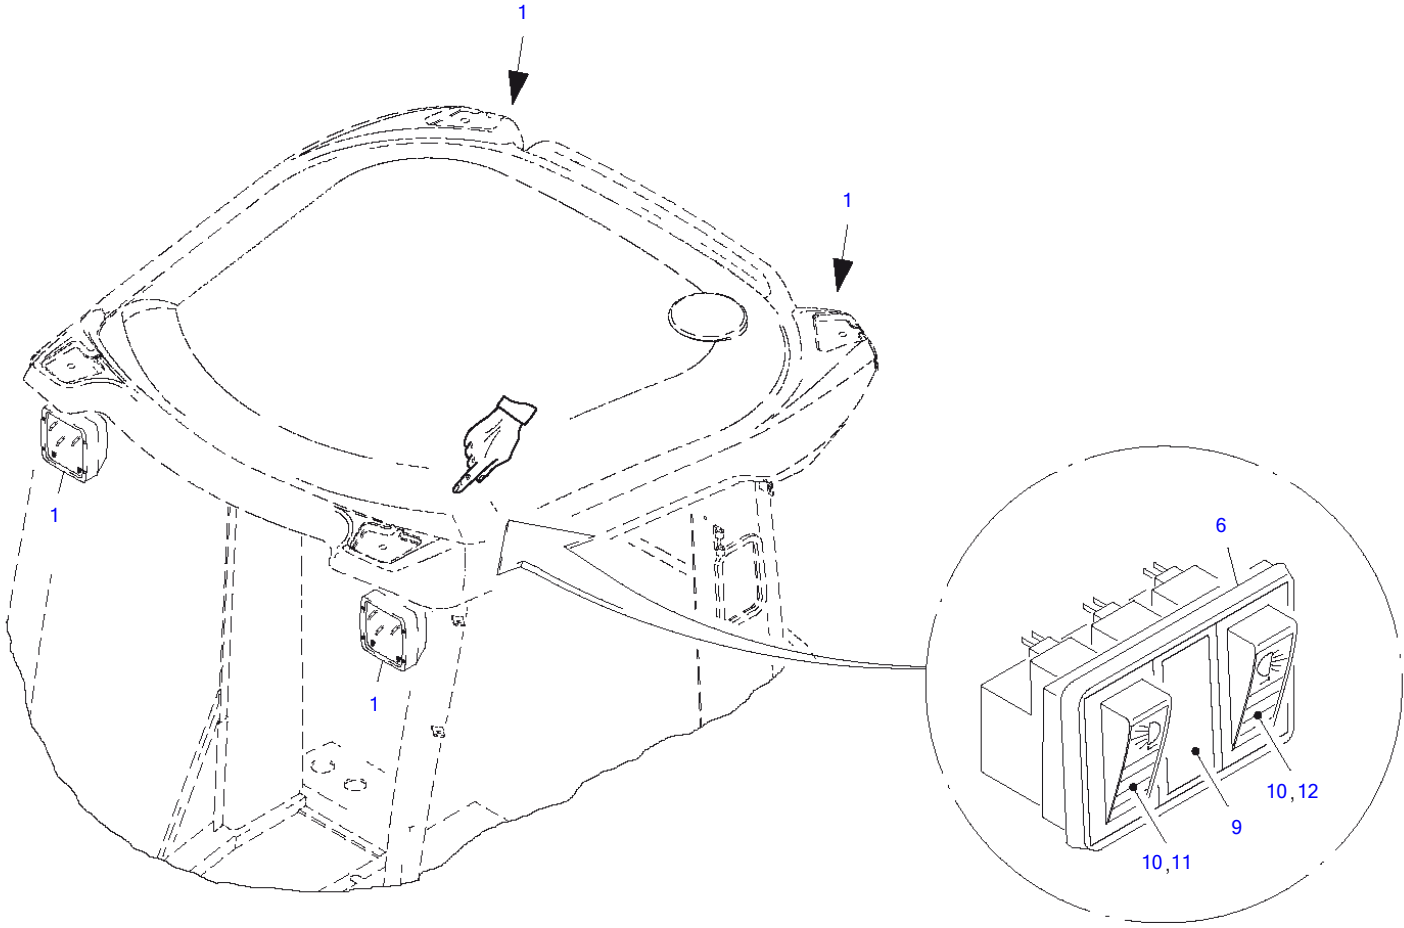

Printed Circuit Board

Item	Part number	Description	Q'ty	Chan.	Serial No.	Serv.	Remarks
	8008597	Printed Circuit Board	1				
1	8009370	Relay	1				
2	8005320	Time Control Unit	1				
3	3935277	Signal Transmitter	1				
4	8008996	Special Relay 12V 10/15A	1				
5	1724325	Relay	7				
6	1719237	Fuse 5.0A	1				
7	1719248	Fuse 7.5A	7				
8	1719259	Fuse 10.0A	2				
9	1719260	Fuse 15.0A	9				
10	1719464	Fuse 25.0A	2				
11	3933117	Fuse 30.0A	2				
12	8009368	Relay 12V 20/30A	1