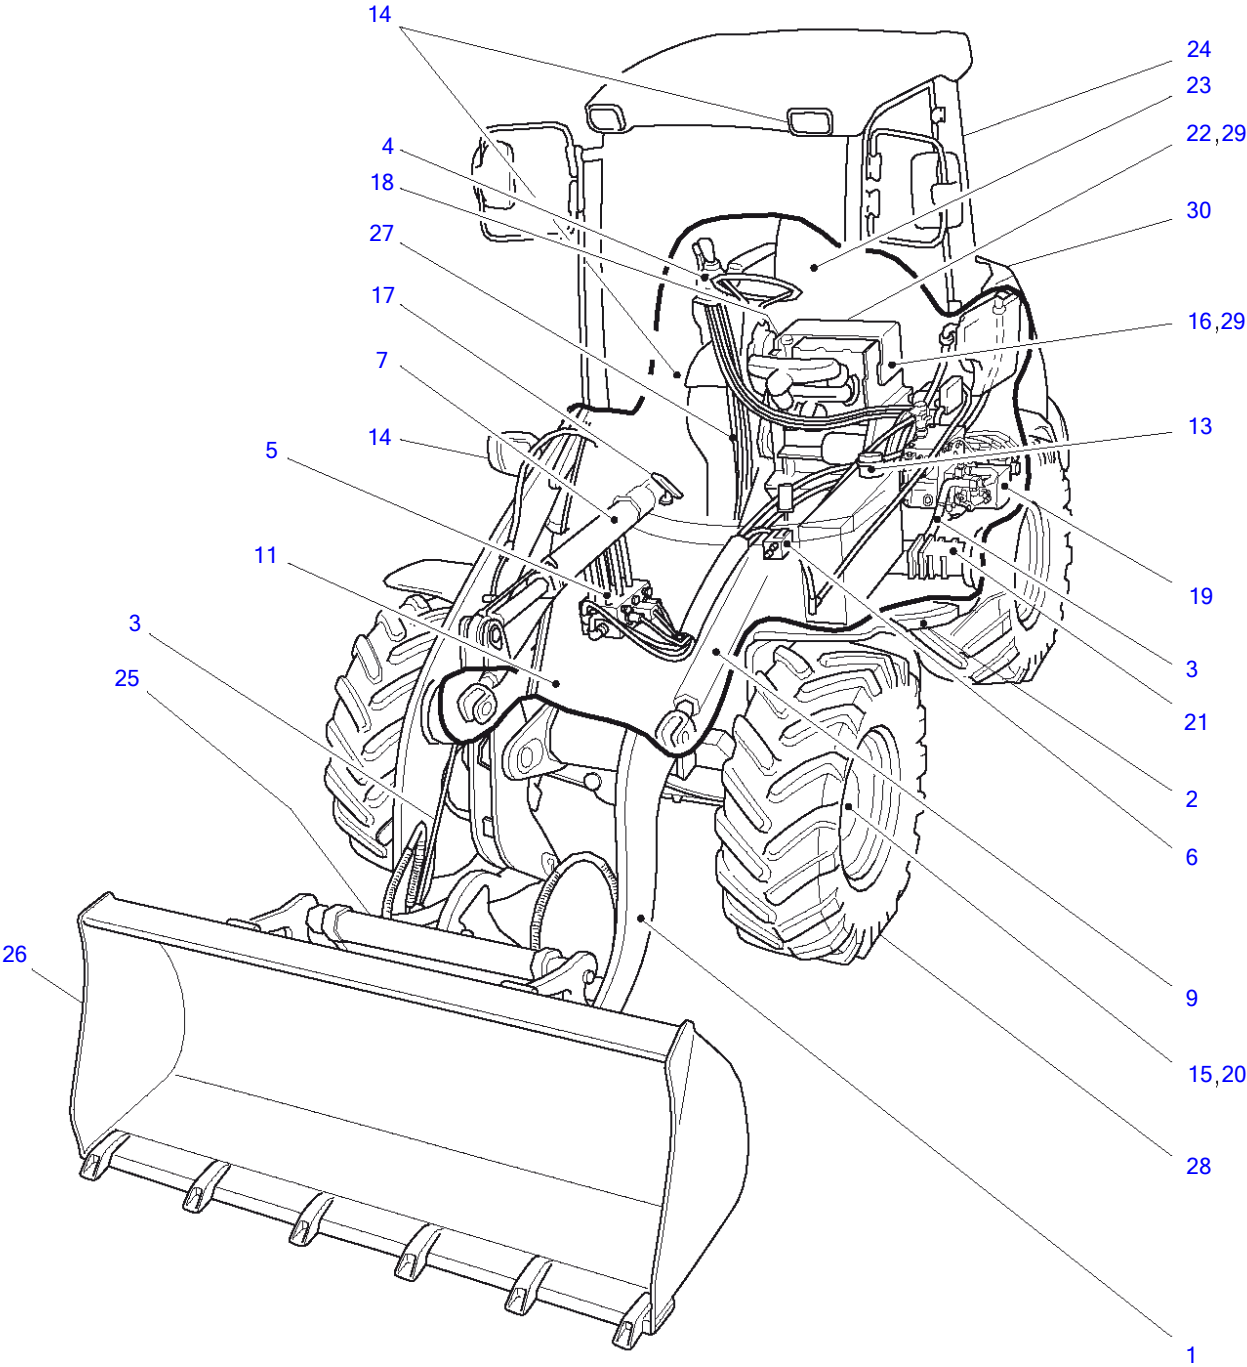

Index

Item	Part number	Description	Index	Q'ty	Chan.	Serial No.	Serv.	Remarks
1	8003072	Lifting Unit						
2	8002532	Base Frame						
3	8011561	Steering Hydraulics						
	8011945	Working Hydraulics						
	8017507	Return Hydraulics						
	8017454	Driving Hydraulics						
	8017642	Hydraulic Lifting Unit						
	8016545	Hyd Quick Release Eq						
4	8017492	Pilot Control Compl						
	8007923	Server Contr Bracket						
5	8017657	Directional Valve						
	8011331	Valve Compl						
6	8005560	Brake Throttle Valve						
7	8017566	Working Ram						
9	8017548	Lifting Ram						
11	3959515	Steering Ram						
13	8009636	Return Filter Compl						
14	8008690	Electric System						
	8008388	Electric System Cabin						
	8008597	Printed Circuit Compl						
	8009633	Working Headlight Compl						
15	8017415	Drive Set						
16	8011116	Diesel Engine Compl						
	8008274	Exhaust Installation						
17	8005490	Inch-Actuator						
18	3944347	Air Filter System						
19	8017230	Oil Pressure Pump Compl						
	8016978	Oil Pressure Pump 12V						
	8016978	Oil Pressure Pump Compl 12V						
	8016981	Oil Motor						
20	8006363	Front Axle						
	8009258	Axle Pipe						
21	8006364	Rear Axle						
	8009258	Axle Pipe						
	8000892	Brake Disk						
	8009421	Rear Axle Multiple Disk Brake						
22	8008536	Fuel Supply System						
23	8008016	Driver's Seat						
	8008626	Seat Lower Part Compl						
24	8003354	Cabin						
	8003297	Cabin Door Left						
	8003340	Lining						
	8004889	Wiper System						
	3930421	Steering Column Compl						
25	8003071	Hyd Quick Release Eq						
26	3705791	Pallet Fork Compl						
27	8003053	Heating Circuit						
28	8016611	Decals and Accessories						
	8016644	Protective Hoses						
30	8011730	Covering						
	8016809	Engine Hood Compl						
	8008759	Covering						
99	8018983	Maintenance Filter Kits