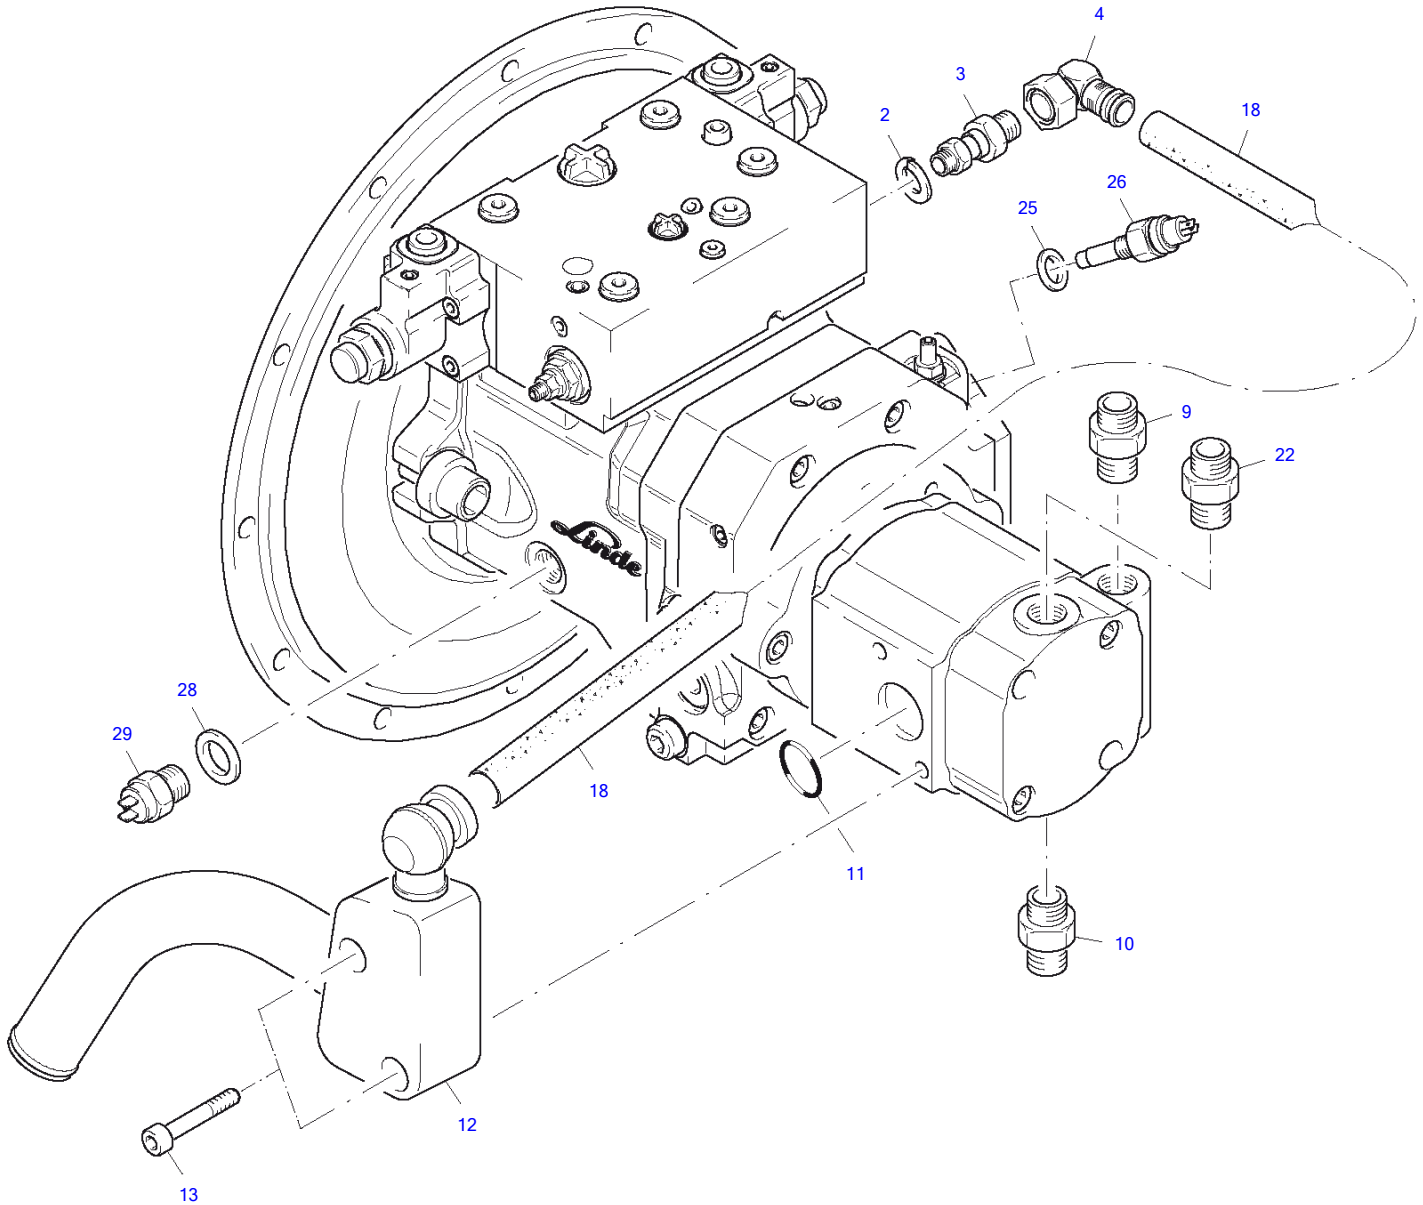

Air Filter System

Item	Part number	Description	Q'ty	Chan.	Serial No.	Serv.	Remarks
	3944347	Air Filter System	1				
1	2981099	Air Filter	1				
	2995357	Housing	1				
2	3929780	Clamp	1				
4	1307079	Hex Head Screw A3C	2				
5	1722787	Serrated Nut	2				
6	2481254	Serrated Washer A3C	2				
7	3944336	Adapter	1				
8	3931079	Manifold	1				
9	2997780	Reducing Ring	1				
10	1349886	Clamp	1				
11	3745379	Clip Norma	1				
12	2913166	Low Pressure Indicator	1				
13	2988212	Angular Connection	1				
14	2997326	Repair Bracket	3				
15	2969651	Pipe	1				
16	1349717	Clamp	1				
17	2992956	Pipe Bend	1				
18	2992967	Pipe Bend	1				
21	2981135	Air Filter Valve	1				
22	2984649	Lid	1				
23	2981113	Filter Element	1				
24	2981124	Filter Element	1				

TW65 Book No. 8020866 01.10 S/N E106266
Oil Pressure Pump Compl