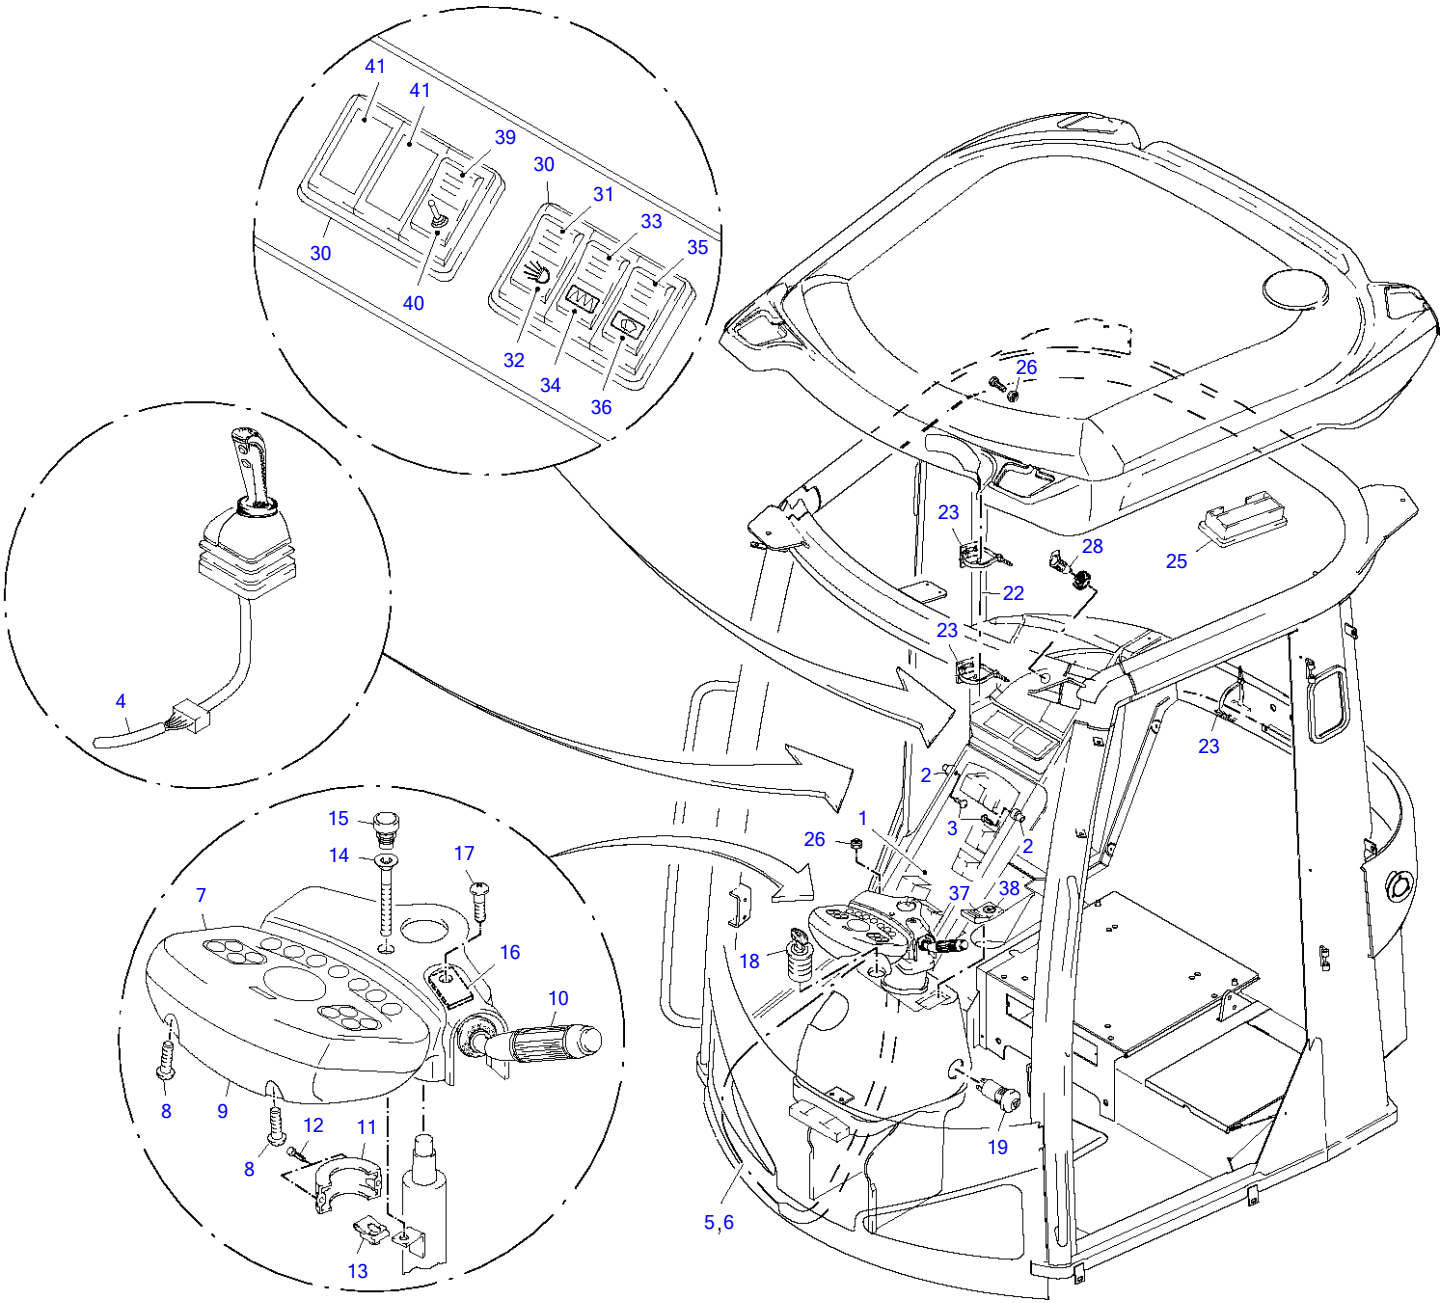

Electrical System

Item	Part number	Description	Q'ty	Chan.	Serial No.	Serv.	Remarks
70	2980770	Fuse 80A	1				
71	8009053	Fuse 40A	1				
73	3929586	Relay	2				
74	8009487	Control Unit 12V	1				
91	3766170	Cable	1				
92	0893076	Washer A3C	2				
93	0893134	Hex Nut A3C	2				
95	8010481	Warning Buzzer Kit	1				

TW65 Book No. 8020866 01.10 S/N E106266
Electrical System Cabin