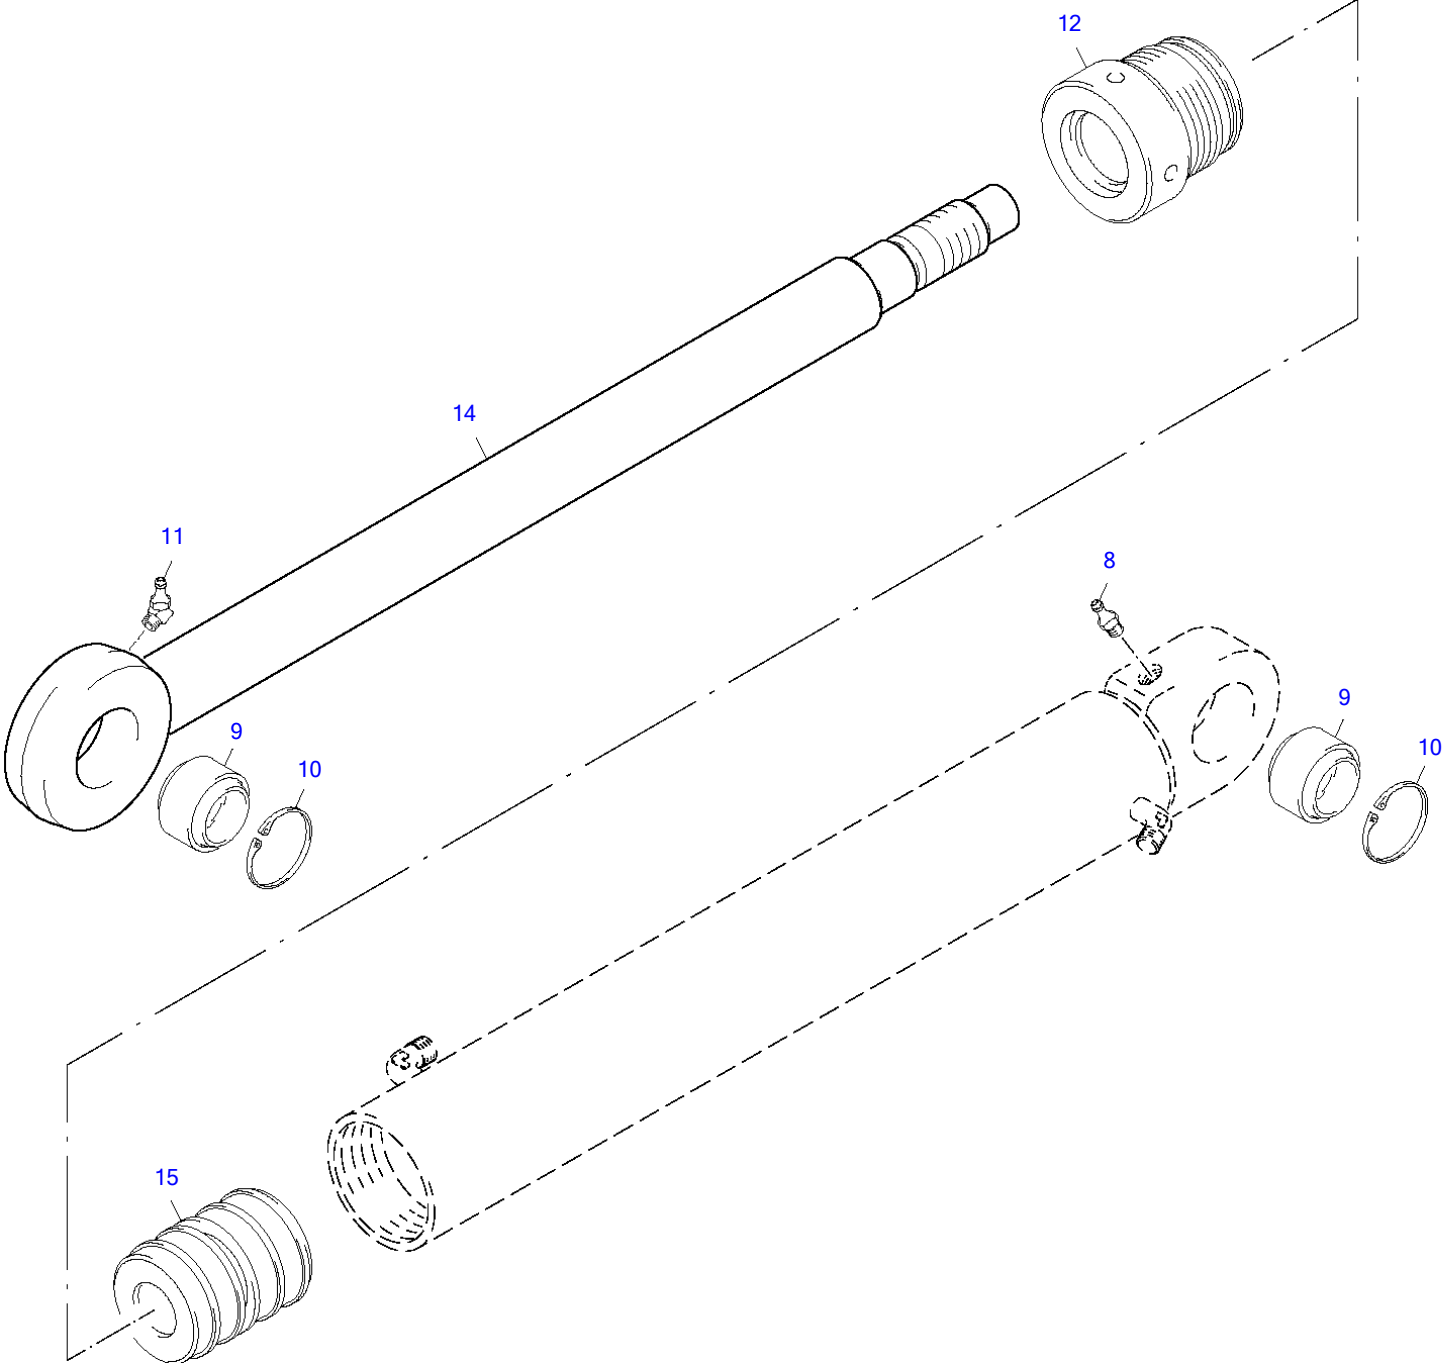

Brake Throttle Valve

Item	Part number	Description	Q'ty	Chan.	Serial No.	Serv.	Remarks
	8005560	Brake Throttle Valve	1				
1	1694986	Screw Plug A3C	1				
2	0893043	Washer A3C	1				
3	3960041	Pressure Spring	1				
4	0442888	Threaded Pin A3C	2				
5	0357908	Screw Plug A3C	1				
6	0314123	Circlip	1				
7	3960052	Shim	1				
	8011963	Seal Kit Compl	1				

TW65 Book No. 8020866 01.10 S/N E106266
Working Ram