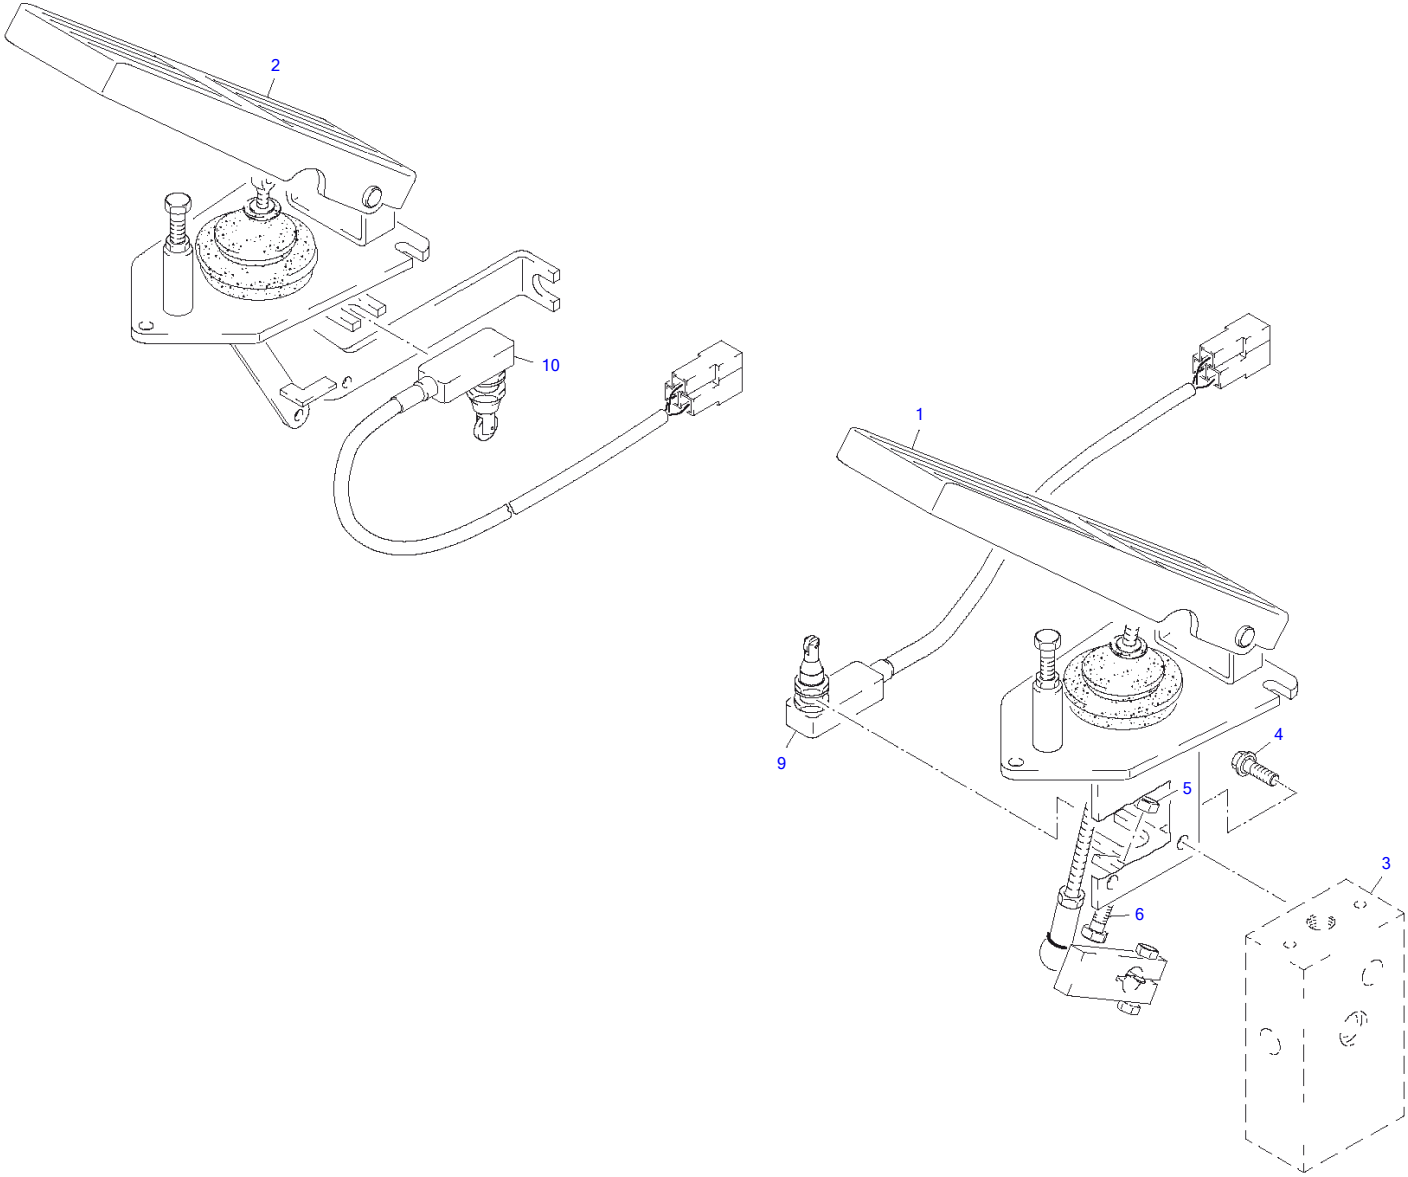

Item	Part number	Description	Exhaust System				Remarks
			Q'ty	Chan.	Serial No.	Serv.	
	8008274	Exhaust System	1				
1	2967182	Pipe	1				
2	8008418	Sound Absorber	1				
3	2981851	Bracket Clip	1				
4	2481254	Serrated Washer A3C	4				
7	3768343	Bracket Clip	1				
10	3931546	Exhaust Pipe	1				
15	2994312	Gasket	1				
16	0409081	Hex Nut	3				
17	1722787	Serrated Nut	4