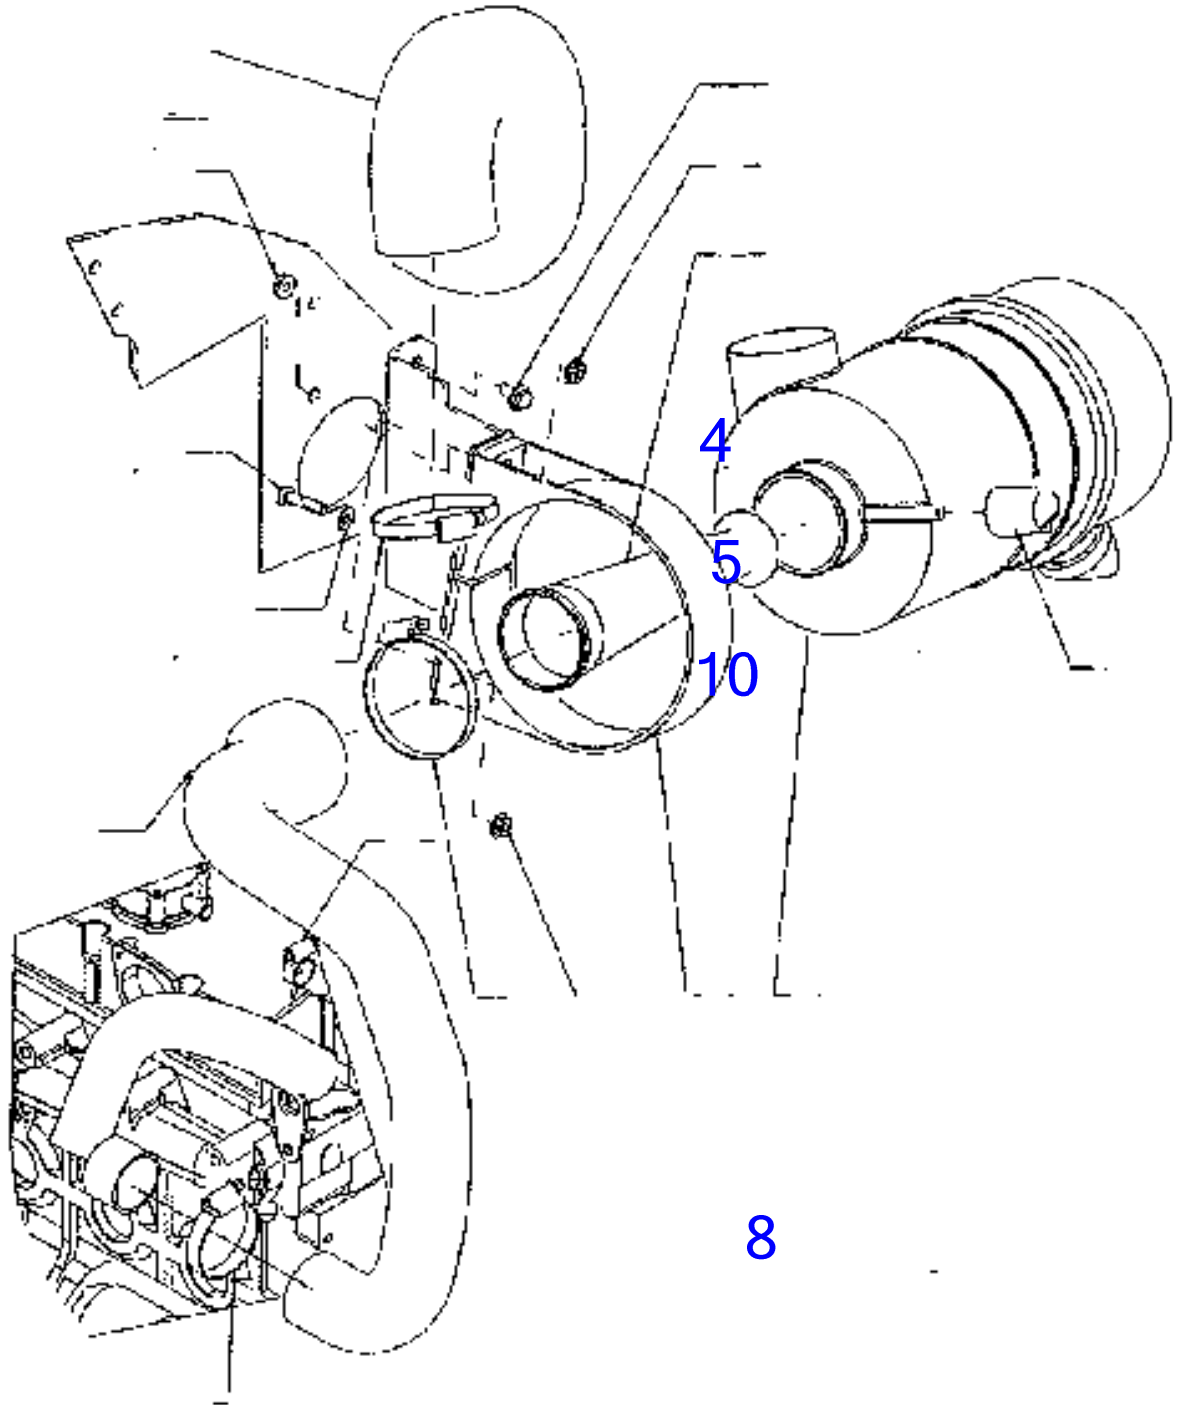

Pedal Machanism

Item	Part number	Description	Q'ty	Chan.	Serial No.	Serv.	Remarks
	8014176	Pedal Machanism	1				
1	1368641	Hex Head Screw A3C	9				
2	0893043	Washer A3C	9				
4	8013450	Brake Pedal Compl	1				
	8013433	Main Brake Cylinder	1				
5	8013451	Inch-Actuator Compl	1				
	8002252	Brake Throttle Valve					
6	8013452	Foot Pedal Mechanism Compl	1				
7	8014376	Front Hand Brake Lever Bracket	1				
8	3750503	Hand Brake Lever	1				
	3961622	Switch	1				
10	0893236	Hex Head Screw A3C	4				
11	8013871	Washer	8