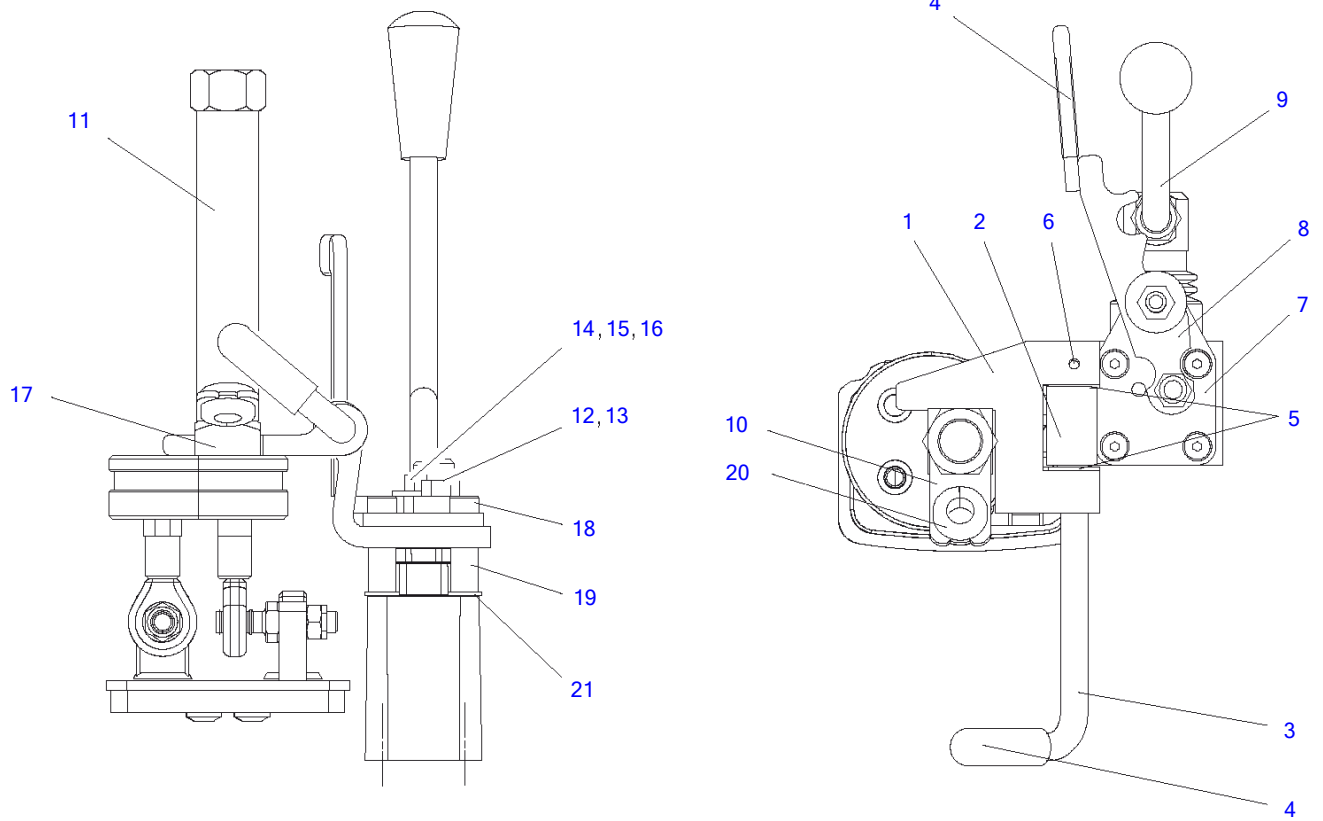

Driving Hydraulics

Item	Part number	Description	Q'ty	Chan.	Serial No.	Serv.	Remarks
	5820070	Driving Hydraulics	1				
1	1616551	Screw Coupling	1				
2	8012839	Half Flange Compl	2				
5	1689194	Coupling A3C	5				
6	3763871	Hose Line 6 X 925	1				
7	5820159	Hose Line	1				
8	8011955	Half Flange Compl	2				
11	0350898	Usit Ring U	7				
12	0862944	Female Screw A3C	1				
13	5820156	HP-Hose 20 X 1400	1				
14	5820157	HP-Hose 20 X 1850	1				
15	2980827	Female Screw A3C	2				
16	2970916	Coupling Compl	1				
17	5820158	Hose Line	1				
18	5820180	Suction Hose 20 X 950	1				
19	3765884	Hose Line 6 X 550	1				
21	0311528	Female Screw A3C	3				
22	0373588	Usit Ring U	9				
23	2960243	Air Vent	1				
24	3747100	Hose Line	1				
25	2443850	Female Screw S A3C	1				
26	1009352	Clip Norma	2				
27	1615232	Hex Head Screw A3C	1				
28	0399760	Nut A3C	1				
29	3768296	Gasket A3C	1				

Item	Part number	Description	Hydraulic Q'ty	Chan.	Serial No.	Serv.	Remarks
	8016545	Hydraulic	1				
1	2456822	Coupling A3C	2				
2	2456844	Coupling A3C	1				
3	8003356	HP-Hose 8 X 425	2				
4	8003357	HP-Hose 8 X 200	1				
5	2970905	Shut Off Cock	1				
6	0462780	Usit Ring U	2				
7	2987813	Quick Release Coupler	2				
9	2987824	Protecting Cap Red	2				
	8013001	Slewing Coupling	2				
	2918763	Slewing Coupling	2				
10	2983331	Return Spring	1				
11	2971746	Square Steel Bar	1				
12	2908501	Coupling A3C	1				
13	2983342	Return Spring	1				
14	8008375	HP-Hose 13 X 825	2				
15	8002703	Clamp Strap	2				
16	2992014	Ripp Washer A3C	8				
17	0487336	Nut A3C	4				
20	1307115	Hex Head Screw A3C	4				
21	8003071	Hydraulic Quick Release Eq	1				