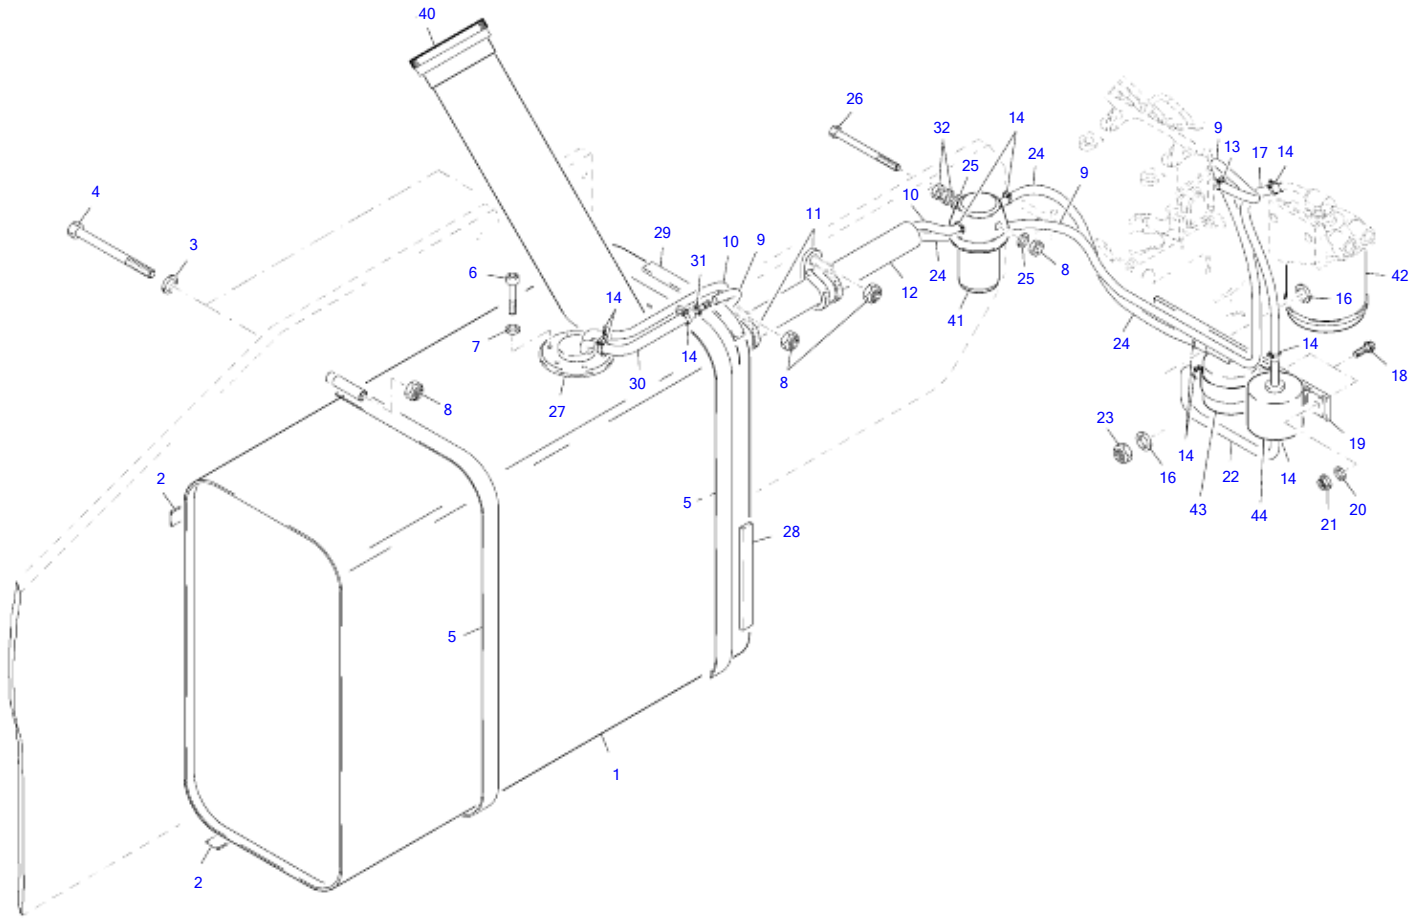

Rear Axle Multiple

Item	Part number	Description	Q'ty	Chan.	Serial No.	Serv.	Remarks
3	8009421	Conical Roller Bearing	2				
4	8010305	Oil Seal	1				
5	0395493	Allen Screw	8				
6	8009467	Distance Ring	1				
7	8009275	Shim	1				
	8009279	Shim	1				
8	8014148	Gear Wheel	1				
9	8010374	Spring Washer	10				
10	0893349	Hex Head Screw A3C	10				
11	2655505	Plug A3C	2				
12	8010375	Oil Seal B1	1				
13	8009468	Plate	1				
14	8010110	O-Ring	1				
15	8006123	Disk	1				
16	0443323	Hex Head Screw A3C	1				
17	8009317	Cover	1				
18	8014149	Gear Wheel	1				
19	8010327	Circlip	1				
20	8009991	Ball Bearing	1				
21	1630708	Circlip Tone 400	1				
22	8009620	Housing	1				
23	0396245	Dowel Pin	2				
24	3968889	Air Vent	1				
25	0396245	Dowel Pin	4				
26	8014150	Cover	1				
27	1347624	Hex Head Screw Cap	5				
28	8014151	O-Ring	1