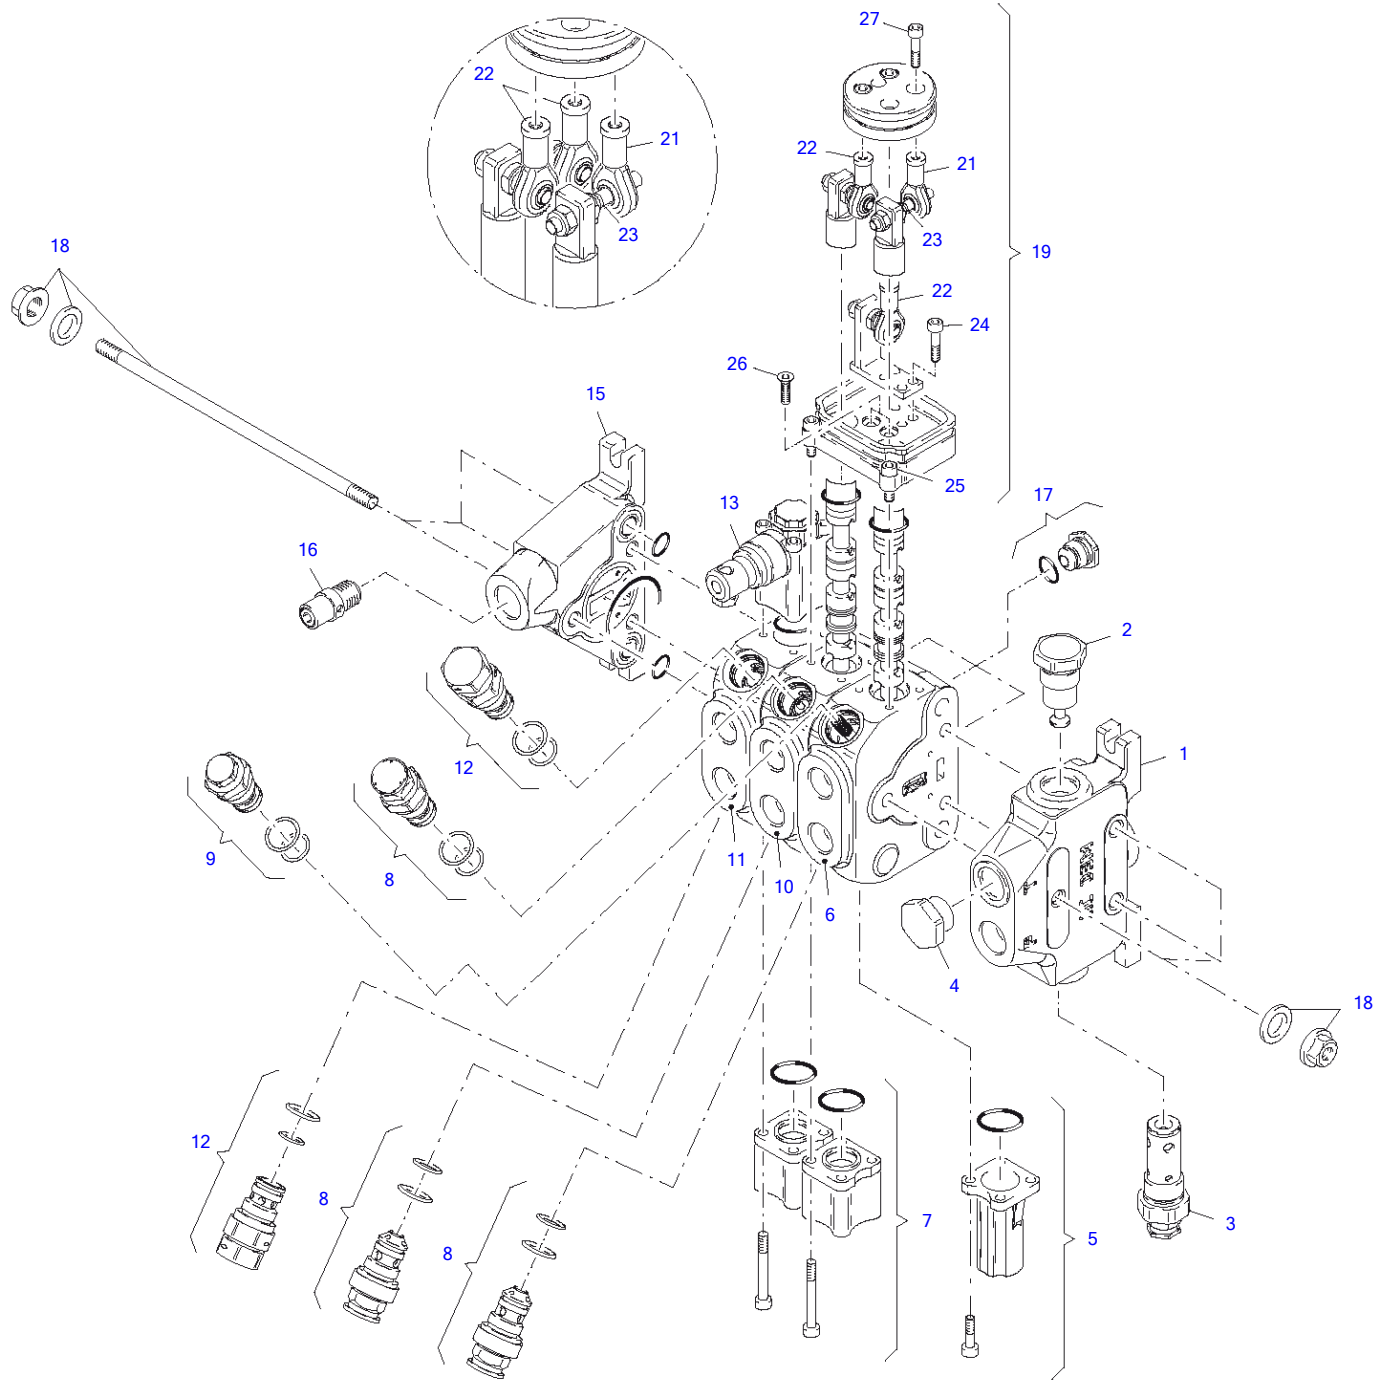

Hydraulic Lifting Unit

Item	Part number	Description	Q'ty	Chan.	Serial No.	Serv.	Remarks
	8016546	Hydraulic Lifting Unit	1				
	8016544	Boom	1				
1	3959526	Lifting Ram	2				
2	3959537	Working Ram	1				
3	3741159	Bolt Compl	2				
4	1783337	Serrated Hex Head Screw	3				
5	0839694	Bolt Compl	1				
6	8003090	Shovle Position Indicator	1				
15	8011954	Clip Body Compl	4				
18	8011943	Pipe Line	2				
30	4674104	Shim 1.0 MM	1				
	8001149	Shim 1.5 MM	1				
	4626253	Shim 2.0 MM	1				

Item	Part number	Description	Hydraulic Q'ty	Chan.	Serial No.	Serv.	Remarks
	8016545	Hydraulic	1				
1	2456822	Coupling A3C	2				
2	2456844	Coupling A3C	1				
3	8003356	HP-Hose 8 X 425	2				
4	8003357	HP-Hose 8 X 200	1				
5	2970905	Shut Off Cock	1				
6	0462780	Usit Ring U	2				
7	2987813	Quick Release Coupler	2				
9	2987824	Protecting Cap Red	2				
	8013001	Slewing Coupling	2				
	2918763	Slewing Coupling	2				
10	2983331	Return Spring	1				
11	2971746	Square Steel Bar	1				
12	2908501	Coupling A3C	1				
13	2983342	Return Spring	1				
14	8008375	HP-Hose 13 X 825	2				
15	8002703	Clamp Strap	2				
16	2992014	Ripp Washer A3C	8				
17	0487336	Nut A3C	4				
20	1307115	Hex Head Screw A3C	4				
21	8003071	Hydraulic Quick Release Eq	1				

Item	Part number	Description	Locking Device			Remarks
			Q'ty	Chan.	Serial No.	
	8012416	Locking Device	1			
1	8012376	Joint Part	1			
2	8012810	Joint Part	1			
3	8012411	Lever	1			
4	1780709	Red Protecting Cap	2			
5	1749733	Bush	2			
6	3960063	Adaptor Sleeve	1			
7	8012812	Plate	1			
8	8012827	Lever	1			
9	8012825	Lever	1			
10	8012828	Plate	1			
11	8012412	Pin	1			
12	0845443	Threaded Coupling	1			
13	0893167	Nut A3C	1			
14	0487336	Nut A3C	1			
15	0447985	Washer A3C	1			
16	1059330	Spacer	1			
17	8012838	Nut A3C	1			
18	1389384	Hex Head Cap Screw	4			
19	8012841	Spacer	4			
20	0448760	Duct Socket	1			
21	3754427	Washer A3R	4			