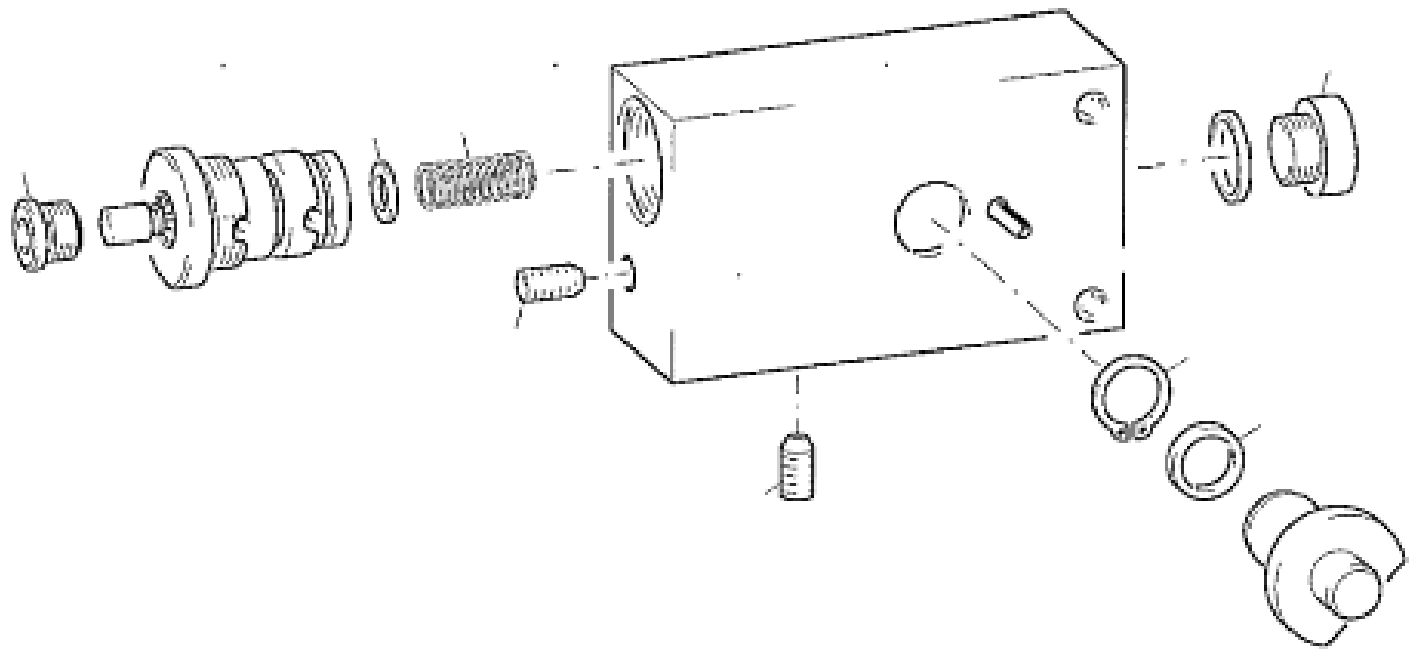

1

2

3

Brake Throttle Valve

Item	Part number	Description	Q'ty	Chan.	Serial No.	Serv.	Remarks
	8002252	Brake Throttle Valve	1				
1	1694986	Screw Plug A3C	1				
2	0893043	Washer A3C	1				
3	3960041	Pressure Spring	1				
4	0442888	Threaded Pin A3C	2				
5	0357908	Screw Plug A3C	1				
6	0314123	Circlip	1				
7	3960052	Shim	1				
	8011963	Seal Kit Compl	1