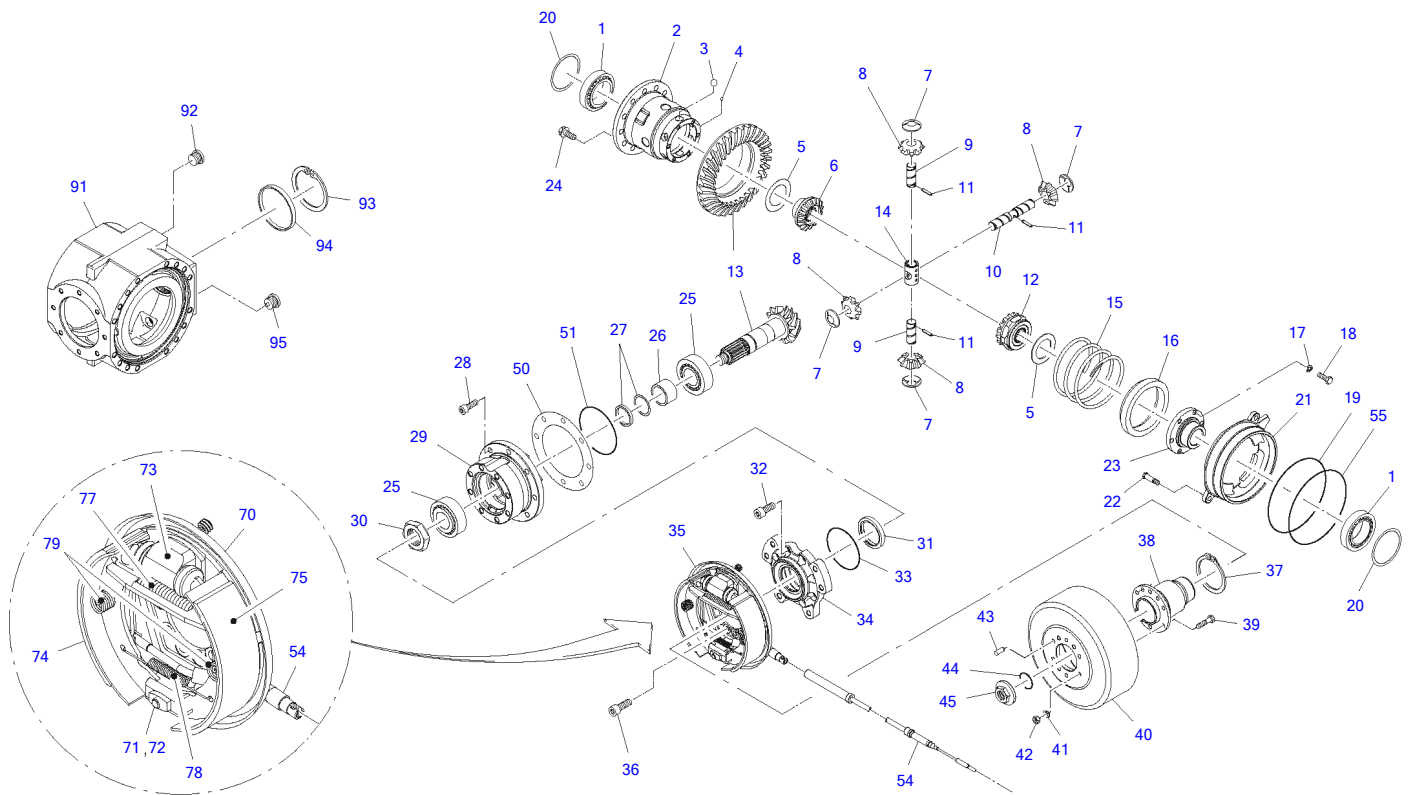

Front Axle
Item	Part number	Description	Q'ty	Chan.	Serial No.	Serv.	Remarks
	5820057	Front Axle	1				
1	0358169	Conical Roller Bearing	2				
2	8009243	Differential Housing	1				
3	3984118	Ball	6				
4	8009244	Ball	1				
5	2983273	Disk	2				
6	2983262	Side Shaft Wheel	1				
7	2915464	Disk	4				
8	2915475	Planet Wheel	4				
9	8009245	Pin	2				
10	8009246	Pin	1				
11	0443163	Adaptor Sleeve	3				
12	8009247	Side Shaft Wheel	1				
13	8009248	Spur Bevel Gear	1				
14	8014141	Crossing Part	1				
15	8009250	Spring	1				
16	8009251	Control Sleeve	1				
17	8010316	Disk	6				
18	1092795	Black Bolt	6				
19	8010106	O-Ring	1				
20	8009252	Shim	2				
	8009253	Shim	2				
	8009254	Shim	2				
	8009255	Shim	2				
21	8009256	Piston	1				
22	8010255	Justier Screw	2				
23	8009257	Cover	1				
24	8010239	V-Plus Bolt with Flange	12				
25	2480924	Conical Roller Bearing	2				
26	8014143	Distance Ring	1				
27	8009275	Shim	1				
	8009279	Shim	1				
28	0848684	Bolt	8				
29	8009593	Cover	1				
30	8010003	Wave Nut	1				
31	8010243	Oil Seal	1				
32	8010774	Fillister Head Screw	8				
33	8010109	O-Ring	1				
34	8009595	Cover	1				
35	8009594	Servo Brake	1				
36	8010775	Fillister Head Screw	8				
37	1366810	Circlip Tone 400	1				
38	8009596	Flange	1				
39	0893189	Hex Head Scrw A3C	6				
40	8009597	Brake Drum	1				
41	8010373	Spring Washer	6				
42	0300285	Nut	6				
43	3802255	Dowel Pin	6				
44	8010110	O-Ring	1				
45	8010262	Flange Nut	1				
50	2915748	Shim	1				
	2915737	Shim	1				
	2915726	Shim	1				
	2915317	Shim	1				
51	8010111	O-Ring	1				
54	5820196	Hand Brake Rope	1				
55	8014144	O-Ring	1				
70	8012215	Brake Plate Compl	1				
71	8012216	Adjustment Compl	2				
72	8012217	Regulating Wedge	1				
73	8012219	Wheel Brake Cylinder	1				
74	8012220	Brake Shoe with Lining	1				
75	8012221	Brake Show with Lining	1				
77	8012223	Draw Spring	1				
78	8012225	Draw Spring	1				
79	8012226	Compression Spring	2				
91	8009442	Housing	1				
92	2655505	Plug A3C	1				

TW60 Book No. 8016564 08.06 S/N E104062
Front Axle