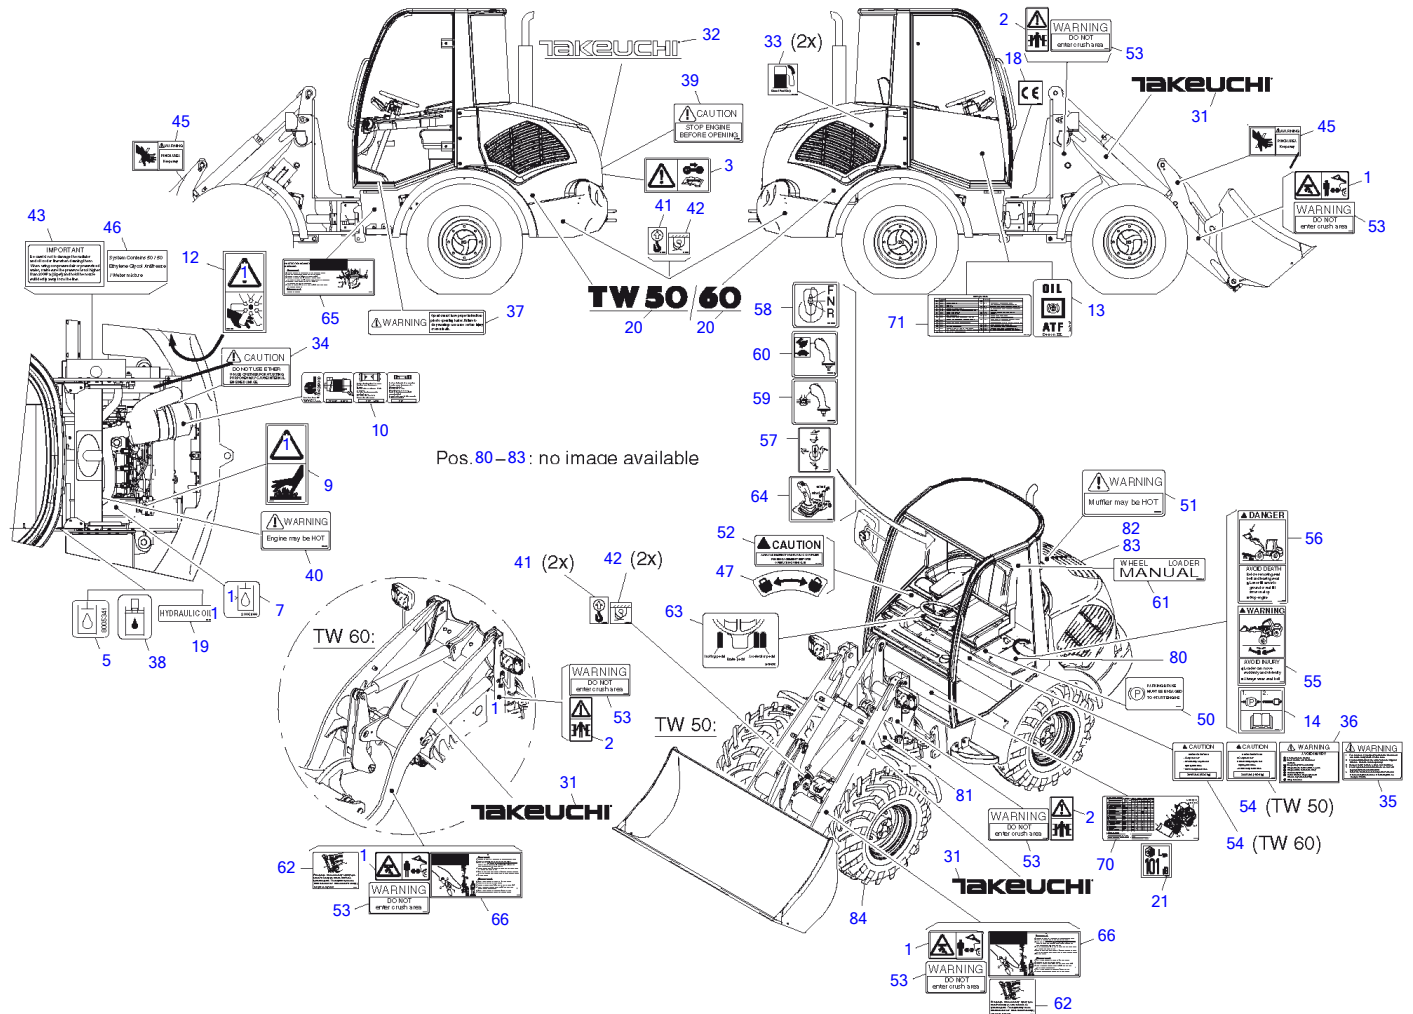

TW60 Book No. 8016564 08.06 S/N E104062
Decals & Accessories

Decals & Accessories

Item	Part number	Description	Q'ty	Chan.	Serial No.	Serv.	Remarks
	8016620	Decals & Accessories	1				
1	8006865	Decal	2				
2	8004895	Decal	2				
3	8006864	Decal	1				
5	8005341	Decal	1				
7	8005466	Decal	1				
9	8004896	Decal	1				
10	2993037	Air Filter Plate	1				
12	8004894	Decal	1				
13	2447967	Decal	1				
14	8005340	Decal	1				
18	2995200	Decal	1				
19	1746661	Decal	1				
20	8016842	Decal	2				
	8016843	Decal	2				
21	8007504	Acoustic Power Decal	1				
31	8016557	Decal	2				
32	8016556	Decal	1				
33	8016484	Decal	2				
34	8016486	Decal	1				
35	8016487	Decal	1				
36	8016488	Decal	1				
37	8016489	Decal	1				
38	8016547	Decal	1				
39	8016548	Decal	1				
40	8016549	Decal	1				
41	8019506	Decal	4				
42	8019507	Decal	4				
43	8016552	Decal	1				
45	8016554	Decal	2				
46	8016485	Decal	1				
47	8016555	Decal	1				
50	8016490	Decal	1				
51	8016491	Decal	1				
52	8016493	Decal	1				
53	8016494	Decal	4				
54	8016503	Decal	1				
	8016504	Decal	1				
55	8016511	Decal	1				
56	8016512	Decal	1				
57	8016533	Decal	1				
58	8016536	Decal	1				
59	8016538	Decal	1				
60	8016540	Decal	1				
61	8016558	Decal	1				
62	8016559	Decal	1				
63	8016565	Decal	1				
64	8016567	Decal	1				
65	8016616	Decal	1				
66	8016617	Decal	1				
70	8016502	Decal	1				
71	8016569	Decal	1				
80	2983591	Handle	1				
81	0806253	Wedge	1				
82	8005871	Tool Box Compl	1				
83	5820197	Stabilizers	1				
	3766056	Stabilizers	1				
84	8012741	Wheel 335/80	4				
	8012740	Tire 405/70	4				
	3933526	Rim 11.0-20ET+10	4				
	0874324	Valve	4