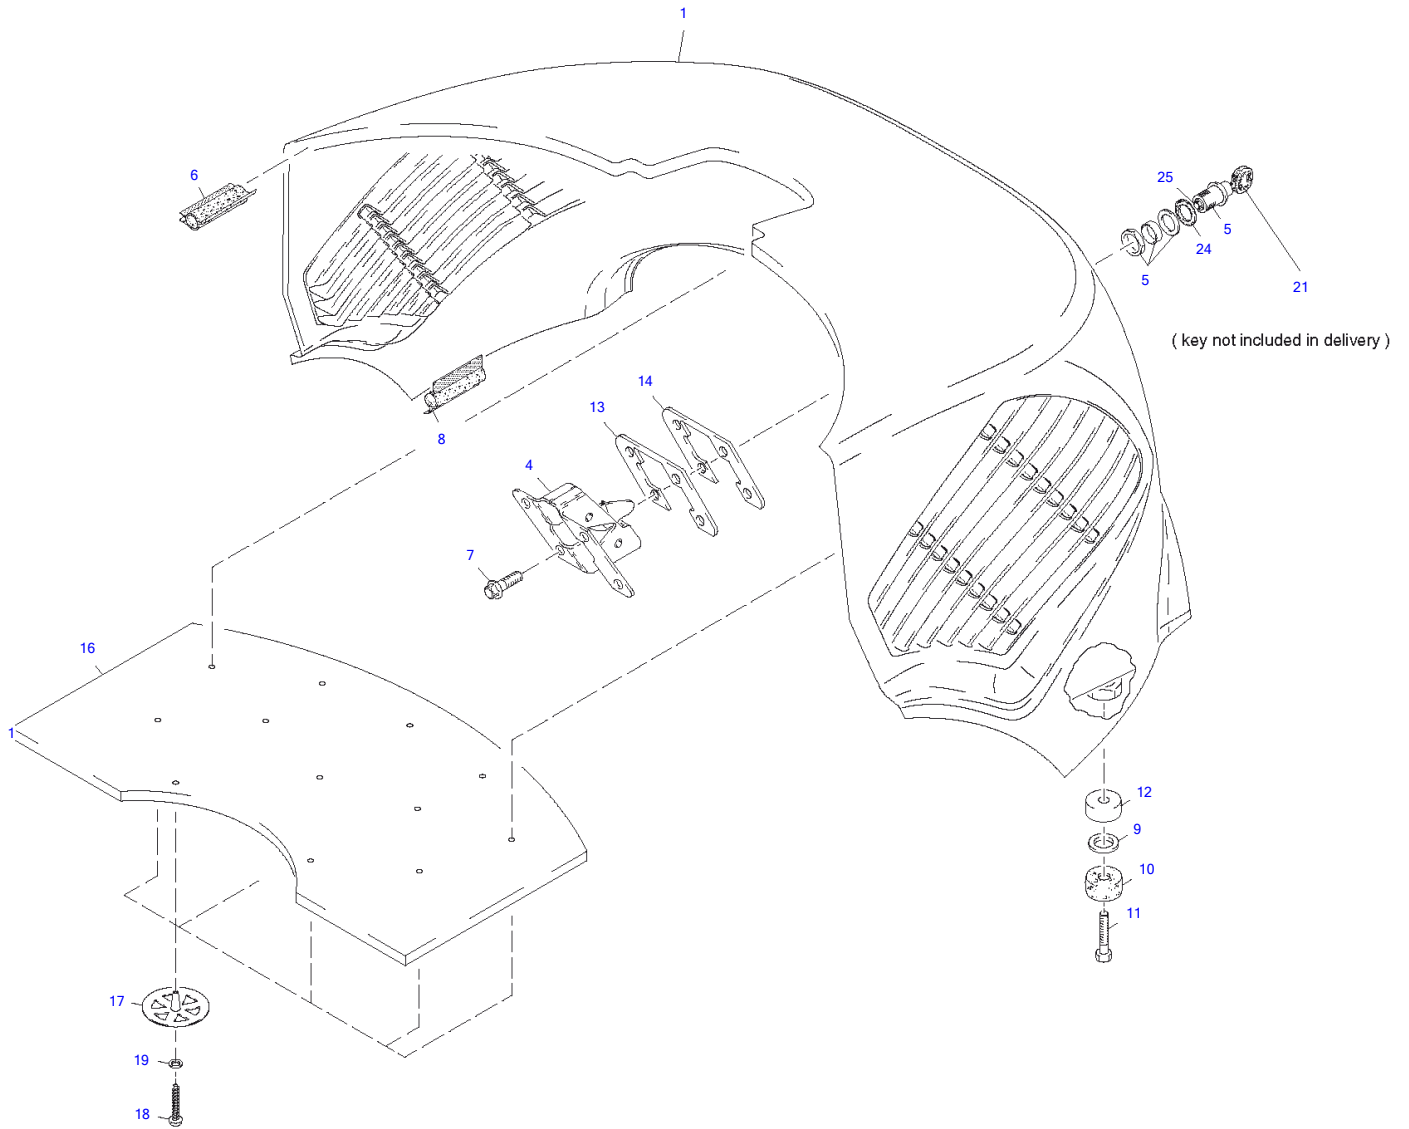

Engine Hood Compl

Item	Part number	Description	Q'ty	Chan.	Serial No.	Serv.	Remarks
	8016808	Engine Hood Compl	1				
1	8016798	Engine Hood	1				
4	3975822	Hood Lock	1				
5	5820277	Lock	1				
6	3930614	Profile Rubber 1190 MM	1				
7	8009775	Serrated Hex Head Screw	4				
8	8015919	Profile Rubber 2375 MM	1				
9	1629567	Washer A3C	2				
10	0466364	Round Buffer	2				
11	3934390	Bolt A3B	2				
12	3946123	Spacer	2				
13	3936405	Plate	1				
14	8011935	Plate Compl	1				
16	8014434	Damping	1				
17	1786874	Clip	11				
18	3963340	Lens Head Screw A3R	11				
19	3754427	Washer A3R	11				
21	8008049	Key	1				
24	3945757	Disk	1				
25	2997224	Serrated Hex Head Screw	1