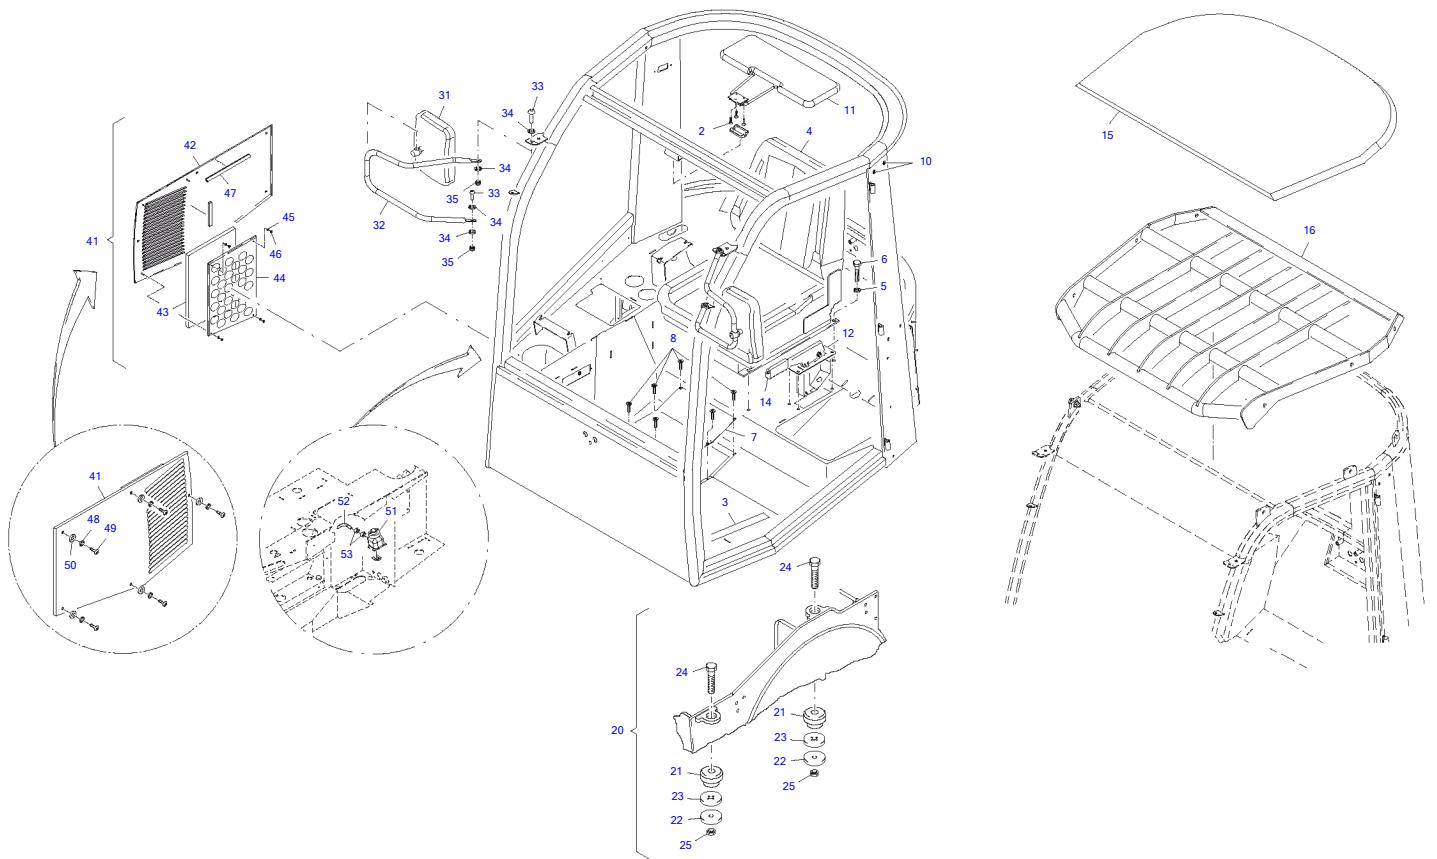

Item	Part number	Description	Seat Lower Part			
			Q'ty	Chan.	Serial No.	Serv. Remarks
	8014478	Seat Lower Part	1			
4	8014447	Rocker Arm Compl	1			
5	8014448	Spring Support	1			
10	8014449	Right Adjustment	1			
11	8014451	Left Adjustment	1			
12	8014456	Handwheel	1			
13	8014456	Handwheel	1			
17	8014458	Guide Roller	1			
18	8014460	Siphon	1			
22	8014462	Shock Absorber	2			
26	8014463	Slewing Handle	1			
32	8014464	Guide Roller	1