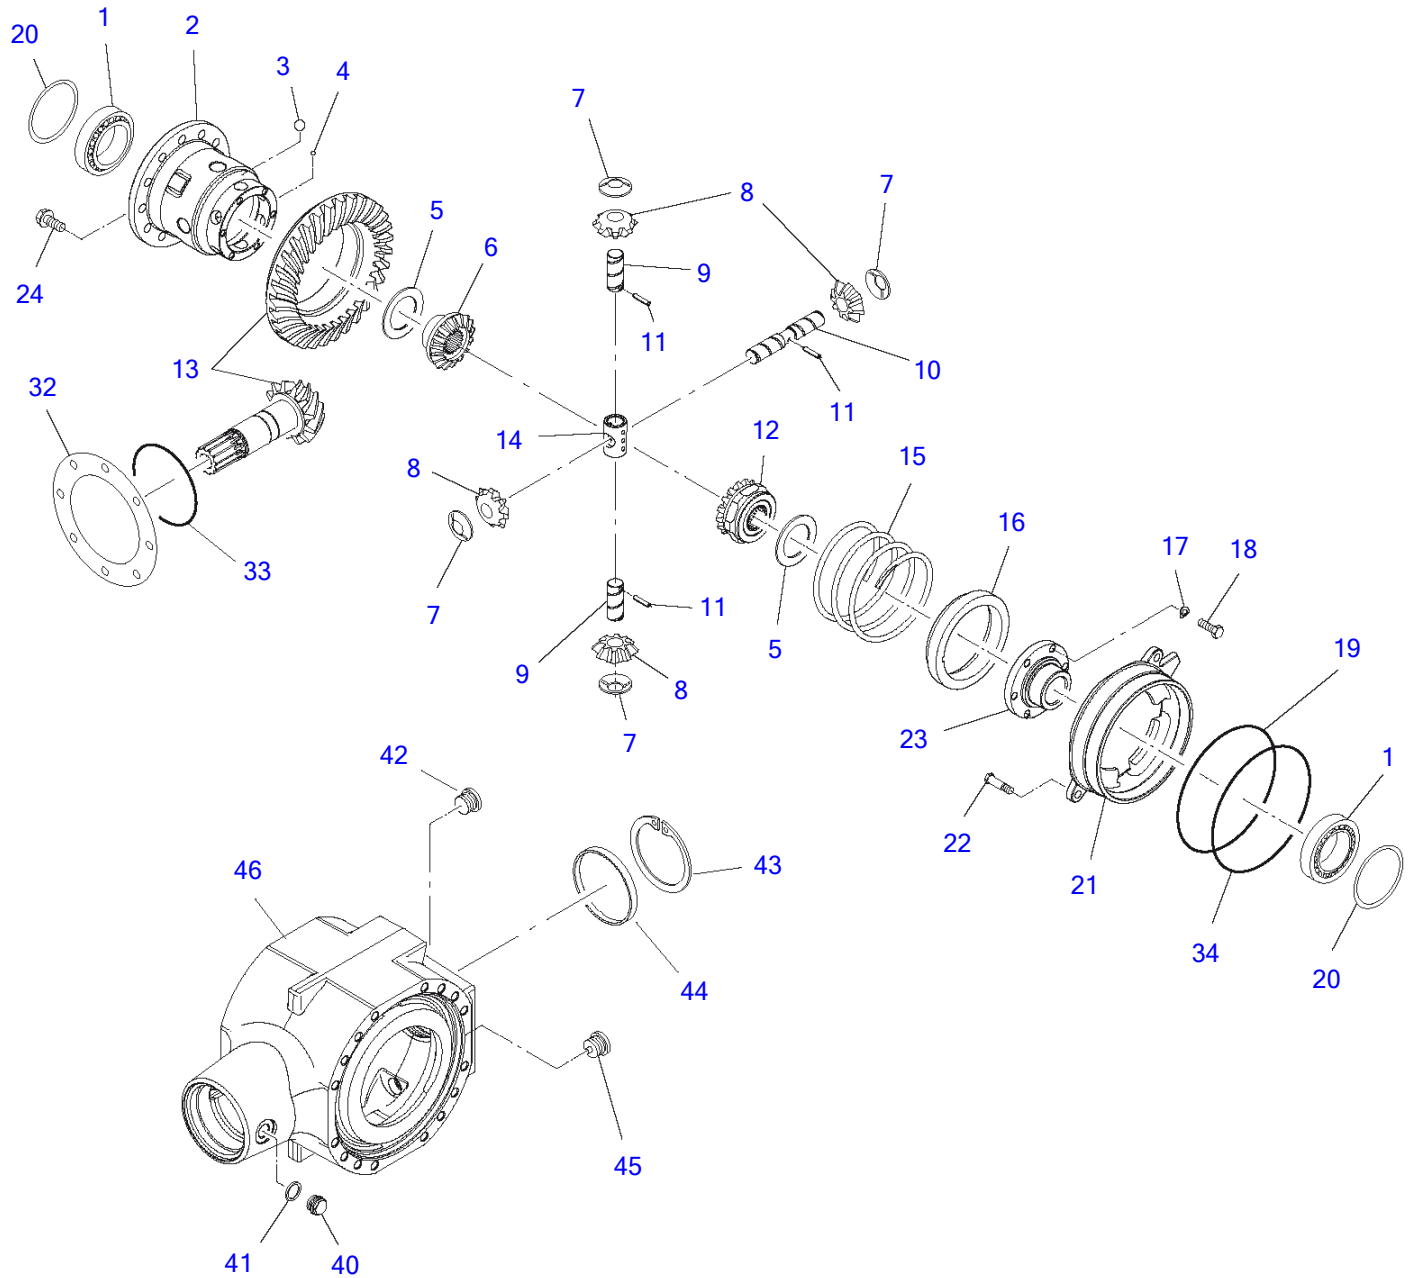

Item	Part number	Description	Axle Pipe			
			Q'ty	Chan.	Serial No.	Serv. Remarks
1	8014145	Axle Pipe	2			
2	8010322	Bolt	32			
3	3968889	Air Vent	1			
4	2655505	Plug A3C	2			
5	8010108	O-Ring	2			
6	2915782	Oil Seal	2			
7	8010249	Oil Seal	2			
8	8010027	Conical Roller Bearing	4			
	8010028	Conical Roller Bearing	4			
9	8009470	Wheel Pin	16			
10	5820056	Flanged Ball Nut A3C	16			
11	8010257	Snap Ring	2			
12	8009457	Centering Ring	2			
13	8009259	Side Shaft Wheel	2			
14	8009260	Plate	2			
15	8010258	Circlip Tone 400	6			
16	3983742	Planet Wheel	6			
17	8010025	Roller Bearing	6			
18	8010263	Plug A3C	2			
20	0482831	Countersunk Screw A3C	4			
21	8009261	Planetary Housing	2			
22	3983764	Disk	2			
23	8010264	Nut	16			
24	8010303	Stud	16			
25	3983719	Gear Rim	2			
26	2902163	O-Ring	2			
27	8009262	Wheel Hub	2			
28	8014146	Axle Shaft	2			
29	8009264	Housing Compl	2