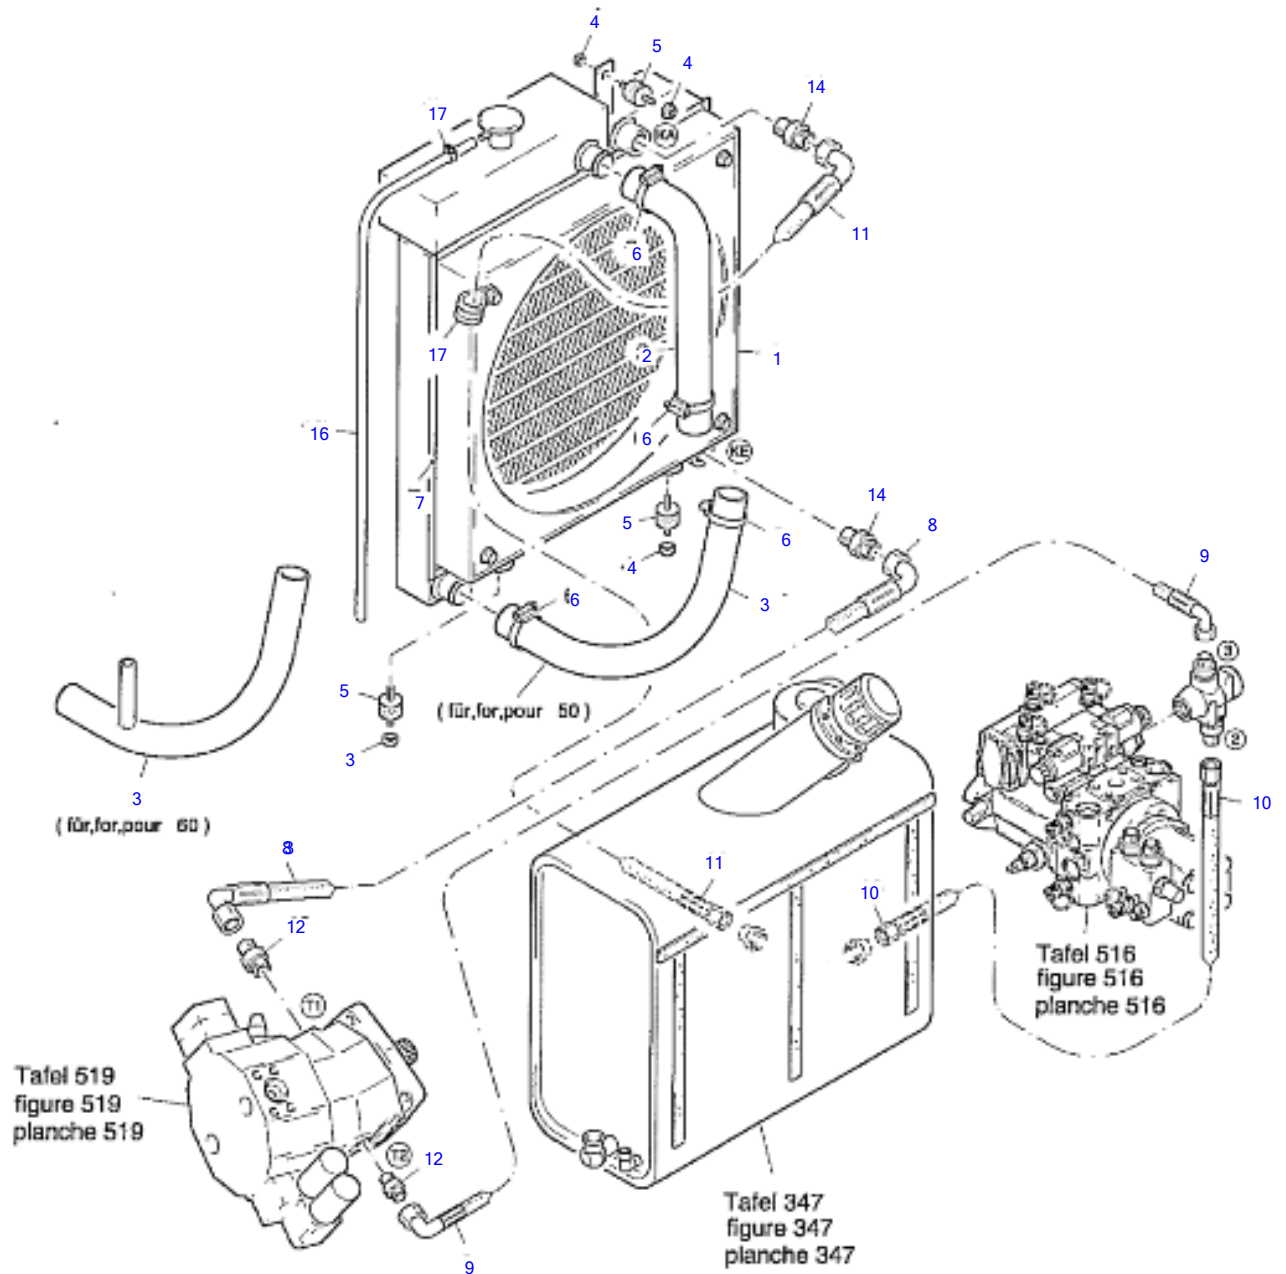

Return Hydraulics

Item	Part number	Description	Q'ty	Chan.	Serial No.	Serv.	Remarks
	5820071	Return Hydraulics	1				
1	5820111	Oil-Water Radiator	1				
2	5820095	Radiator Hose	1				
3	5820194	Radiator Hose	1				
4	1722787	Serrated Nut	4				
5	0442106	Rubber Buffer	3				
6	0390158	Clip	4				
7	1898686	Packing Strap 2070 MM	1				
8	8012480	LP Hose 16 X 1300	1				
9	5820276	LP-Hose 16 X 1550	1				
10	5820164	LP-Hose 16 X 625	1				
11	8012347	LP-Hose 16 X 1425	1				
12	2904234	Coupling A3C	1				
13	2904234	Coupling A3C	2				
14	2673234	Coupling A3C	2				
15	2443587	Clip Norma	1				
16	2986947	Heating Hose 820 MM	1				
17	2983137	Clip Norma	1				
30	8015987	Screen Grid Kit	1