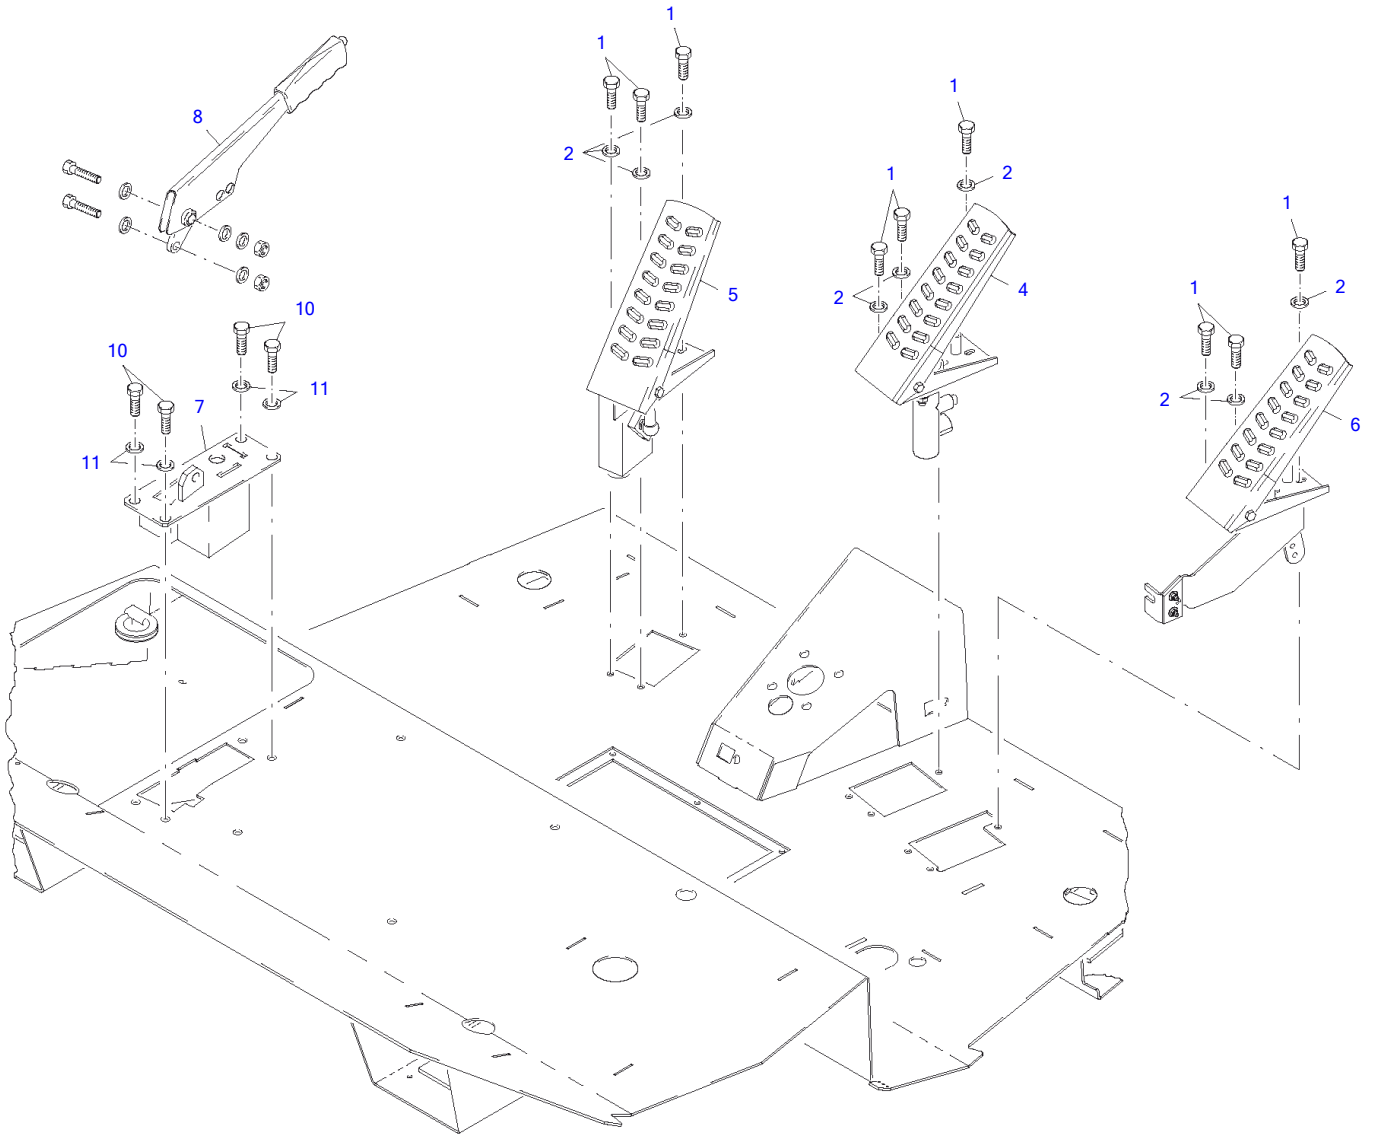

Exhaust System

Item	Part number	Description	Q'ty	Chan.	Serial No.	Serv.	Remarks
	5820076	Exhaust Installation	1				
1	8013758	Sound Absorber	1				
2	2981851	Bracket Clip	1				
3	8003057	Serrated Hex Head Screw	4				
4	3960778	Serrated Nut	4				
5	5820142	Exhasut Pipe	1				
6	3939464	Ripp Washer A3C	2				
7	2997199	Serrated Hex Head Screw	4				
10	8012392	Packing	1				
15	0893167	Nut A3C	2				
16	8013833	Guard Plate Compl	1				
	8013753	Protecting Plate	1				
17	0893452	Hex Head Screw A3C	12				
18	2992014	Ripp Washer A3C	12