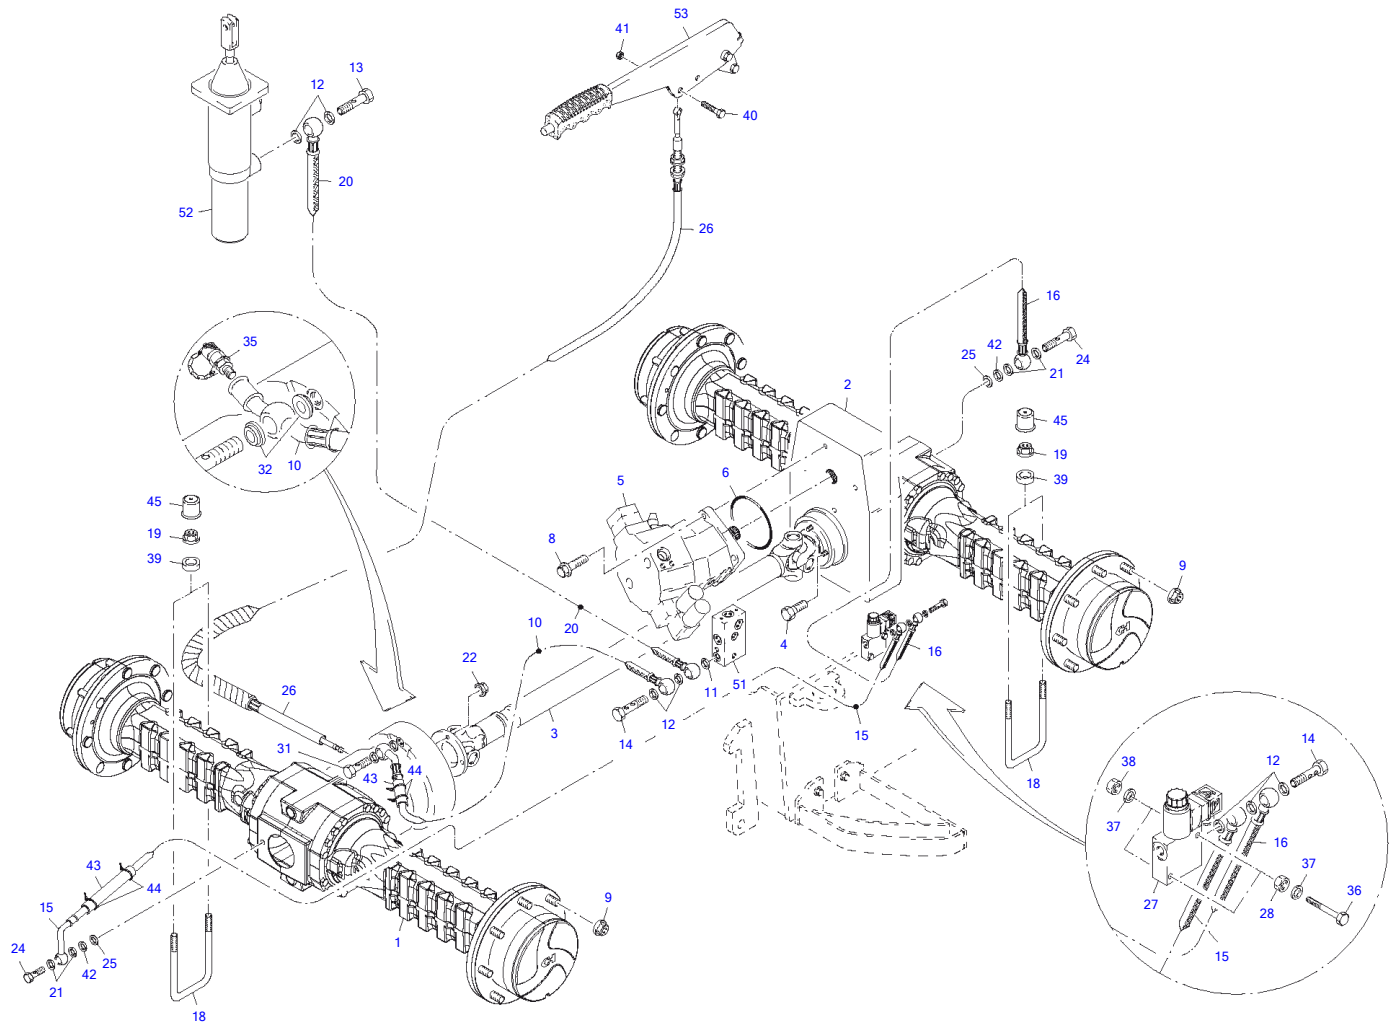

Working Headlights

Item	Part number	Description	Q'ty	Chan.	Serial No.	Serv.	Remarks
	8012903	Working Headlights	1				
1	8012894	Cable Set	1				
2	4674353	Switch 12V	2				
3	1718996	Decal	1				
4	1719000	Decal	1				
5	8012513	Working Headlight	4				
6	8012891	Holder	2				
7	0893270	Hex Head Screw A3C	4				
8	8012808	Protecting Cap	1				
	8012816	Working Headlights Front	1				
1	8012893	Cable Set	1				
2	4674353	Switch 12V	1				
3	1718996	Decal	1				
4	8012513	Working Headlight	2				
8	8012808	Protecting Cap	1