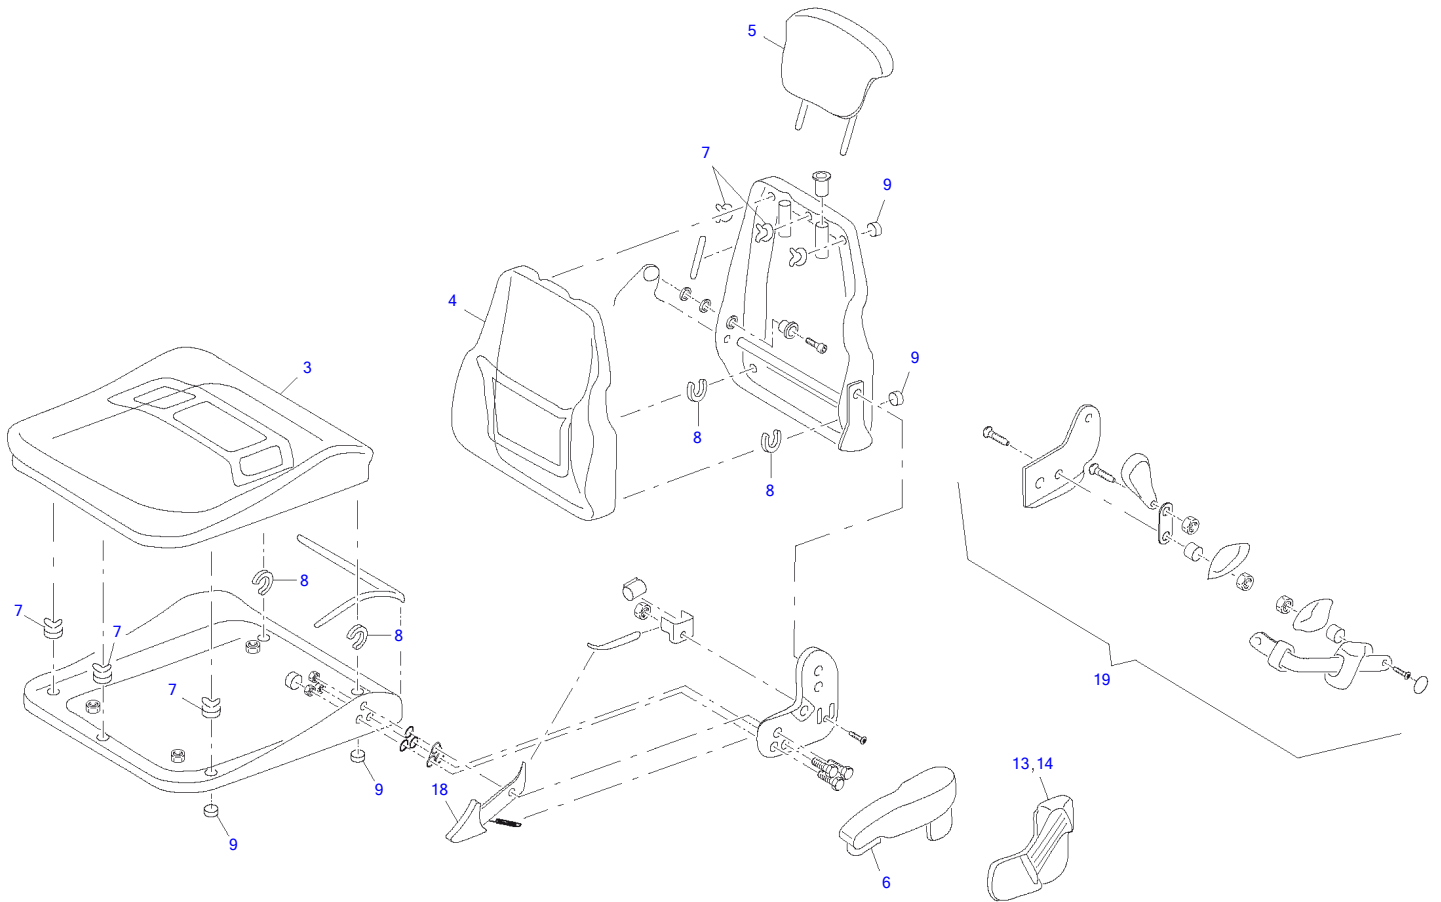

Fuel Supply System

Item	Part number	Description	Q'ty	Chan.	Serial No.	Serv.	Remarks
	5820064	Fuel Supply System	1				
1	5820065	Gasoline Tank Compl	1				
2	0909304	Profile Rubber 615 MM	2				
	0909304	Profile Rubber 390 MM	3				
4	0410073	Hex Head Screw A3C	2				
5	0909224	Profile Rubber 820 MM	2				
6	4657589	Lens Head Screw H A3C	6				
7	1386289	Washer A3C	6				
8	0399760	Nut A3C	5				
9	8009224	Hose 1880 MM	1				
10	8008515	Fuel Hose 900 MM	1				
11	1009352	Clip Norma	2				
12	0916665	Hose 350 MM	1				
13	2985617	Clip Norma	1				
14	8012616	Clip Norma	10				
16	2481243	Ripp Washer A3C	2				
17	8008515	Fuel Hose 450 MM	1				
18	2982534	Serrated Hex Head Screw	2				
19	5820127	Holder	1				
20	2992014	Ripp Washer A3C	2				
21	0487336	Nut A3C	2				
22	8008515	Fuel Hose 350 MM	1				
23	0327297	Nut A3C	1				
24	8008515	Fuel Hose 460 MM	1				
25	0863138	Washer A3C	2				
26	3750423	Hex Head Screw A3C	1				
27	5820068	Immers Tube Contact	1				
	8012396	Rubber Seal	1				
28	0935113	Profile Rubber 100 MM	1				
29	0935113	Profile Rubber 150 MM	1				
30	8008515	Fuel Hose 120 MM	1				
31	3748974	Reducing Connection	1				
32	0893156	Nut A3C	2				
40	0303744	Tank Cap	1				
41	8011091	Water Seperator	1				
	8014687	Filter Element	1				
42	8010490	Fule Filter	1				
43	8011202	Diesel-Prefilters	1				
44	8011325	Fuel Pump	1