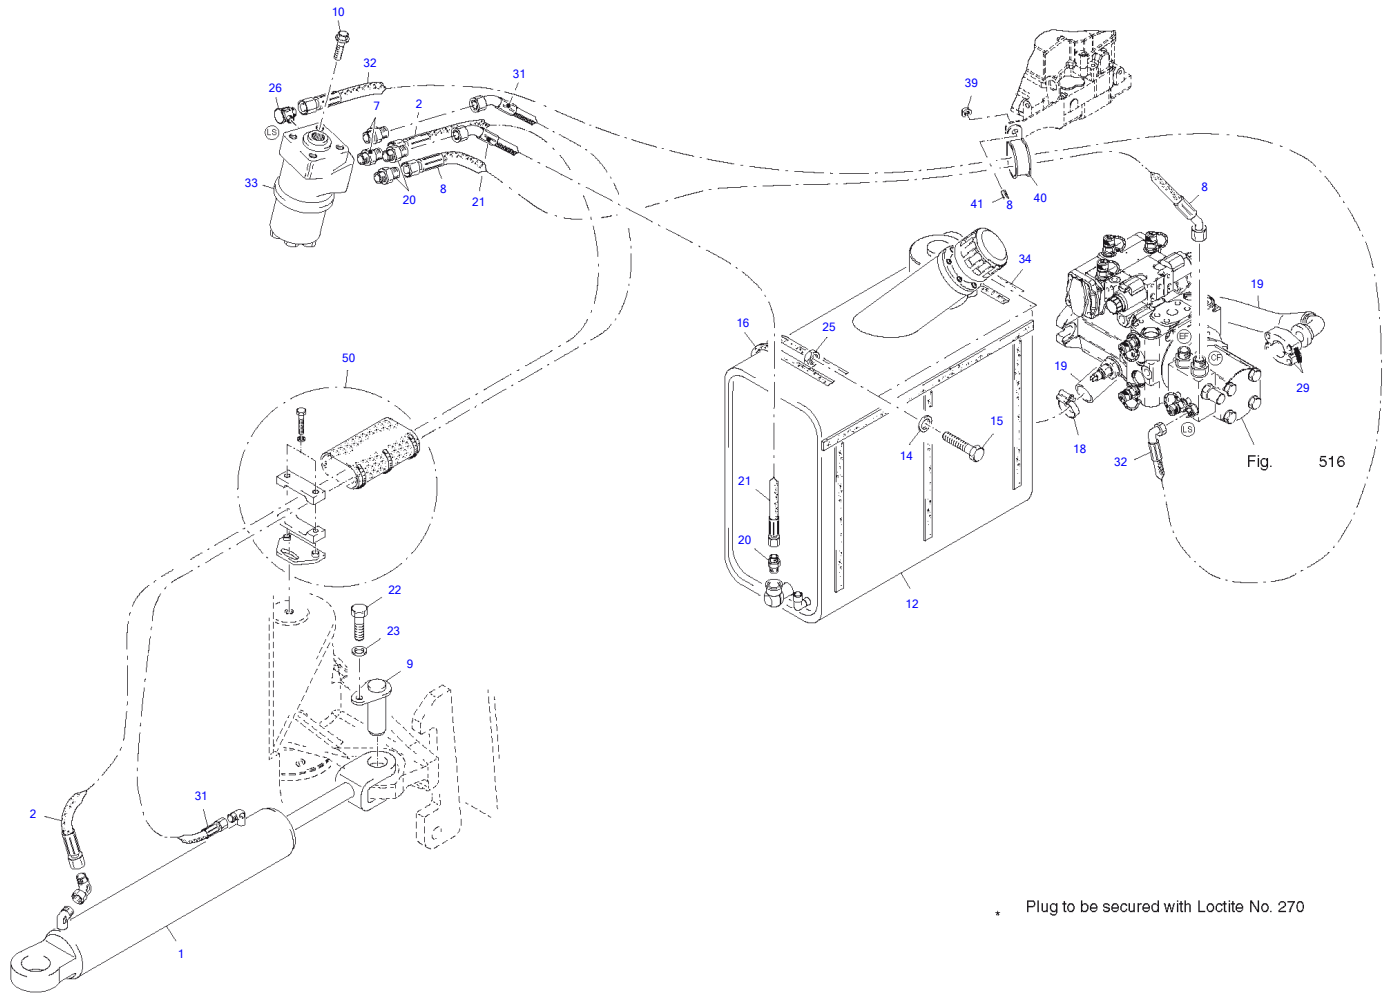

TW60 Book No. 8016564 08.06 S/N E104062
Steering Hydraulics

Steering Hydraulics

Item	Part number	Description	Q'ty	Chan.	Serial No.	Serv.	Remarks
	5820072	Steering Hydraulics	1				
1	3959515	Steering Ram	1				
2	2912052	HP-Hose 10 1550	1				
7	1666948	Coupling A3C	2				
8	8007438	HP-Hose 13 X 1975	1				
9	3945177	Bolt Compl	1				
10	2990216	Self-Locking Bolt	4				
12	5820062	Hydraulic Tank Compl	1				
14	2481254	Ripp Washer A3C	2				
15	0410073	Hex Head Screw A3C	2				
16	0909224	Profile Rubber 800 MM	1				
18	5820274	Clip Norma	1				
19	5820151	Suction Hose 32 X 750	1				
20	2481696	Coupling A3C	3				
21	5820178	LP-Hose 13 X 950	1				
22	1307104	Hex Head Screw A3C	1				
23	2481243	Ripp Washer A3C	1				
25	0399760	Nut A3C	2				
26	2456833	Coupling A3C	1				
29	8013906	Half Flange Compl	1				
31	8012344	HP-Hose 10 X 1600	1				
32	3750412	HP-Hose 8 X 2200	1				
33	8011864	Steering Valve	1				
34	0909224	Profile Rubber 650 MM	1				
39	1722787	Serrated Nut	1				
40	3698917	Clip Norma	1				
41	2449607	Serrated Hex Head Screw	1				
50	5820069	Working Hydraulics Compl	1