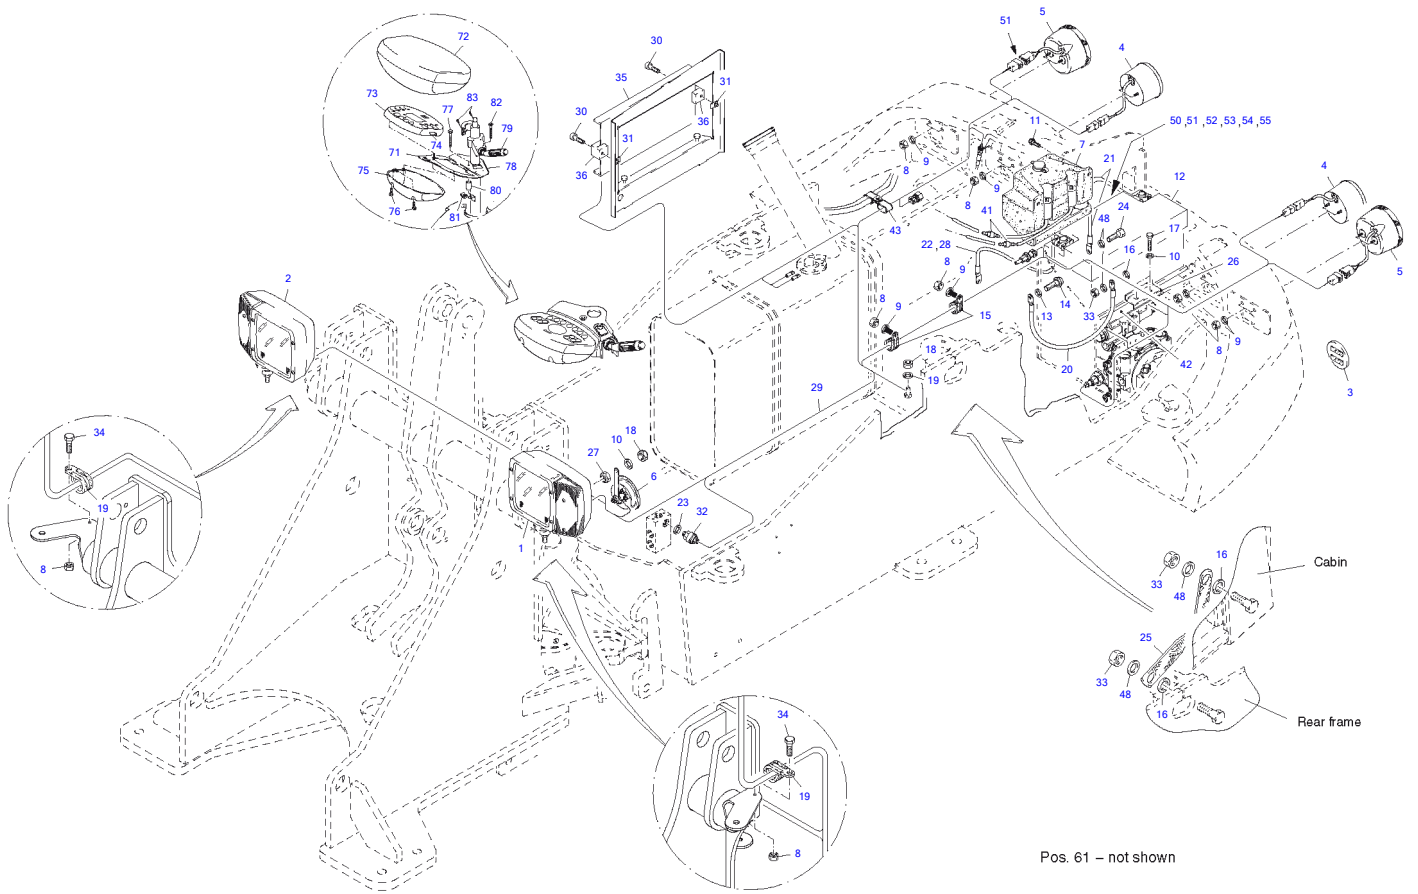

Electric System					
Item	Part number	Description	Q'ty	Chan.	Serial No. Serv. Remarks
	5820074	Electric System	1		
1	3928789	Left Headlight	1		
2	3928790	Right Headlight	1		
3	3931579	Rear Reflector	2		
4	3927197	Rear Light 12V	2		
	3986267	Glass Cover	1		
	0388450	Incandescent Lamp P21W 12V 21W	2		
5	8012422	Rear Reflector Compl	2		
	8014405	Reflector Glass	2		
	0335311	Incandescent Lamp P25/2 12V 5W	2		
	0388450	Incandescent Lamp P21W 12V 21W	2		
6	4666308	Signal Horn 12V	1		
7	2995299	2 Pump Container	1		
	2995813	Pump	2		
	2995824	Cover	1		
	2995835	Socket	2		
8	0487336	Nut A3C	12		
9	3940901	Washer A3C	10		
10	2481254	Ripp Washer A3C	4		
11	8009782	Serrated Hex Head Screw	2		
12	0441752	Battery	1		
13	1316047	Washer A3C	1		
14	8010301	Bolt	1		
15	2443576	Clip Norma	2		
16	0492935	Tooth Lock Washer A3C	2		
17	1307079	Hex Head Screw A3C	2		
18	0399760	Nut A3C	2		
19	1078004	Clip Norma	2		
20	8012324	Ground Strap	1		
21	8012321	Ground Strap	1		
22	8012325	Cable Compl	1		
23	0321779	Usit Ring U	1		
24	8003057	Serrated Hex Head Screw	1		
25	8015870	Ground Strap	1		
26	1787217	Battery Holder	1		
27	0893167	Nut A3C	1		
28	0417069	Starter Protect Cap	1		
29	8012334	Basic Unit Cable Set	1		
30	1658131	Hex Head Cap Screw	2		
31	0478675	Holder Nut	2		
32	3963555	Stop Light Switch	1		
33	0327297	Nut A3C	3		
34	2982534	Serrated Hex Head Screw	2		
35	8008597	Printed Circuit Compl	1		
36	8000924	Holder	2		
41	1366865	Non Return Valve	2		
42	2457425	Plate	1		
43	2443587	Clip Norma	1		
50	3929586	Relay	1		
51	8007601	Lens Head Screw	3		
52	0327286	Nut A3C	3		
53	1719248	Fuse 7.5 AMP	1		
54	2980769	Fuse Holder	1		
55	2980781	Fuse Plate	1		
61	8012901	Kit Set	1		
71	8012789	Instrument Panel	1		
72	8012803	Covering	1		
	8000174	Lock	1		
	8001887	Key	1		
	0909304	Profile Rubber 200 MM	1		
73	8008592	Display Compl	1		
	8013964	Incandescent Lamp	1		
	0335366	Incandescent Lamp	1		
	8013963	Incandescent Lamp	14		
74	3956250	Round Cord 655 MM	1		
75	8012786	Instrument Panel	1		
76	3754416	Lens Head Screw A3R	4		
77	3976607	Countersunk Screw A3C	1