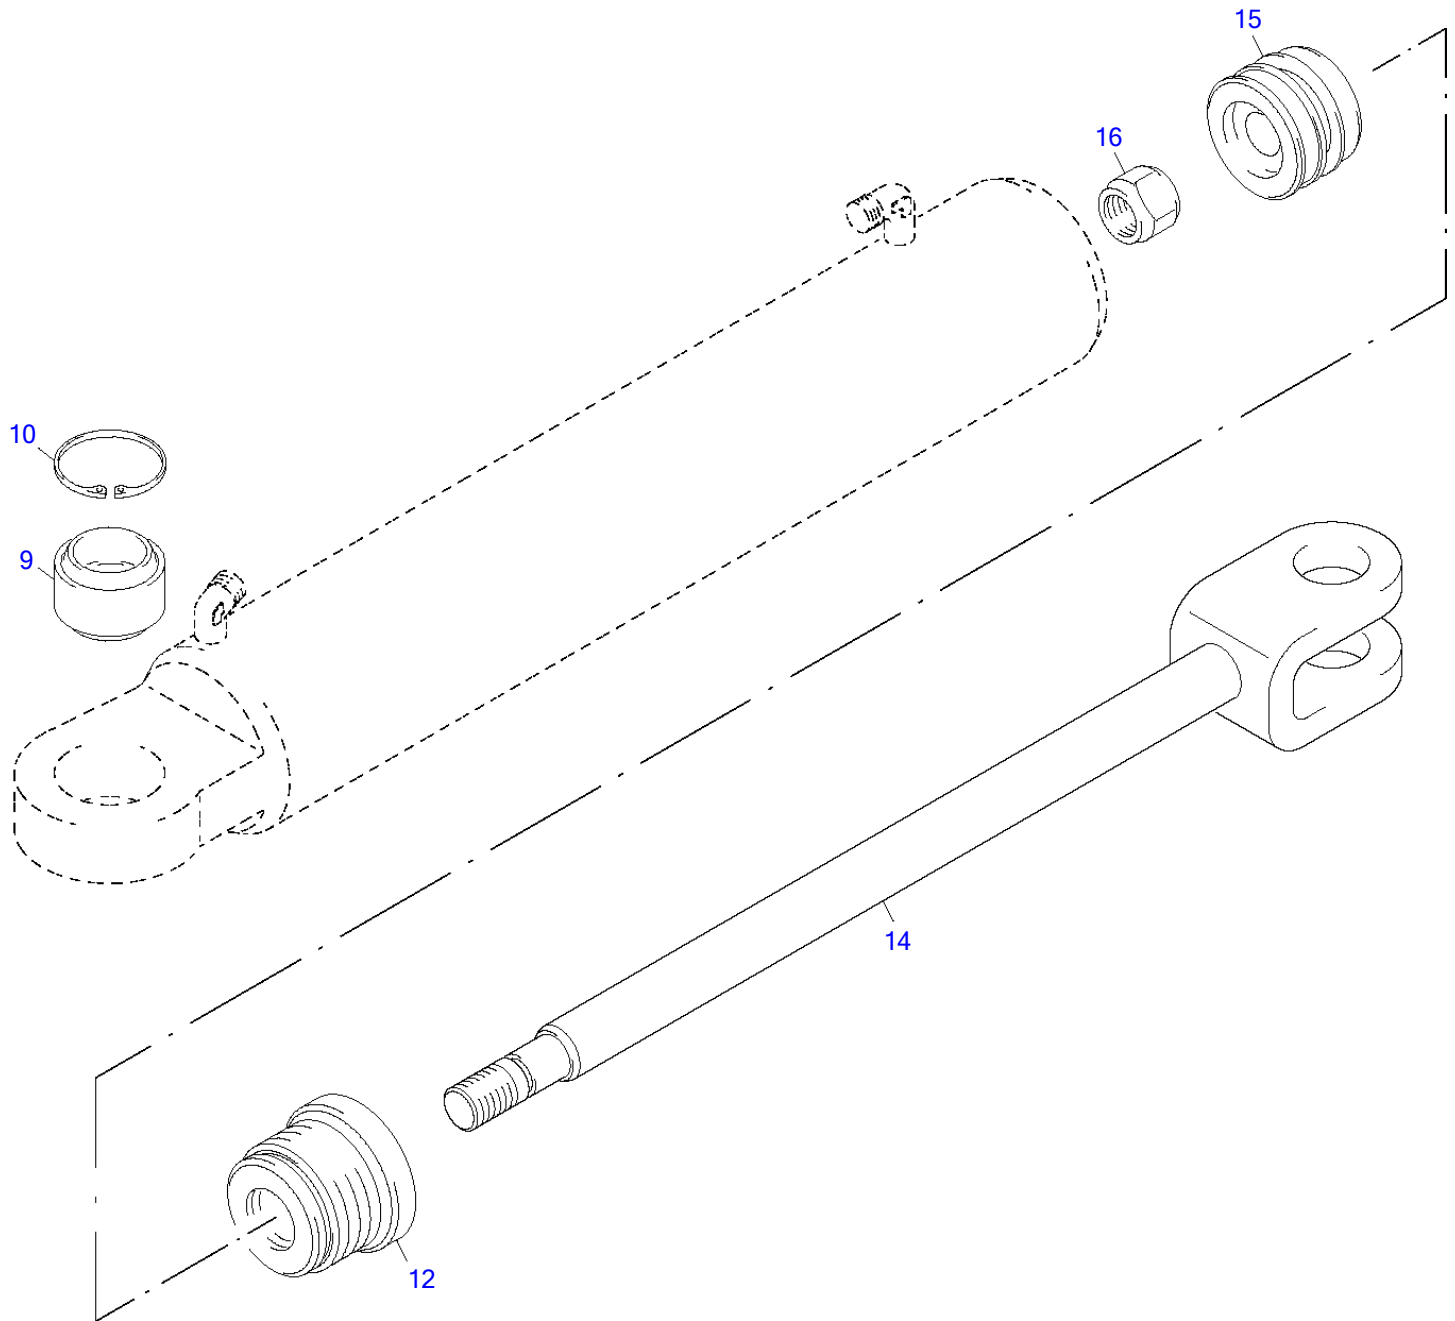

Steering Cylinder

Item	Part number	Description	Q'ty	Chan.	Serial No.	Serv.	Remarks
	3959515	Steering Cylinder	1				
9	0447032	Spherical Bearing	1				
10	0318069	Circlip Tone 400	1				
12	0897650	Cylinder Nut	1				
14	3925117	Piston Rod Compl	1				
15	0897638	Piston Guide Compl	1				
16	0897627	Nut	1				
	0897672	Packing Set 70/32	1