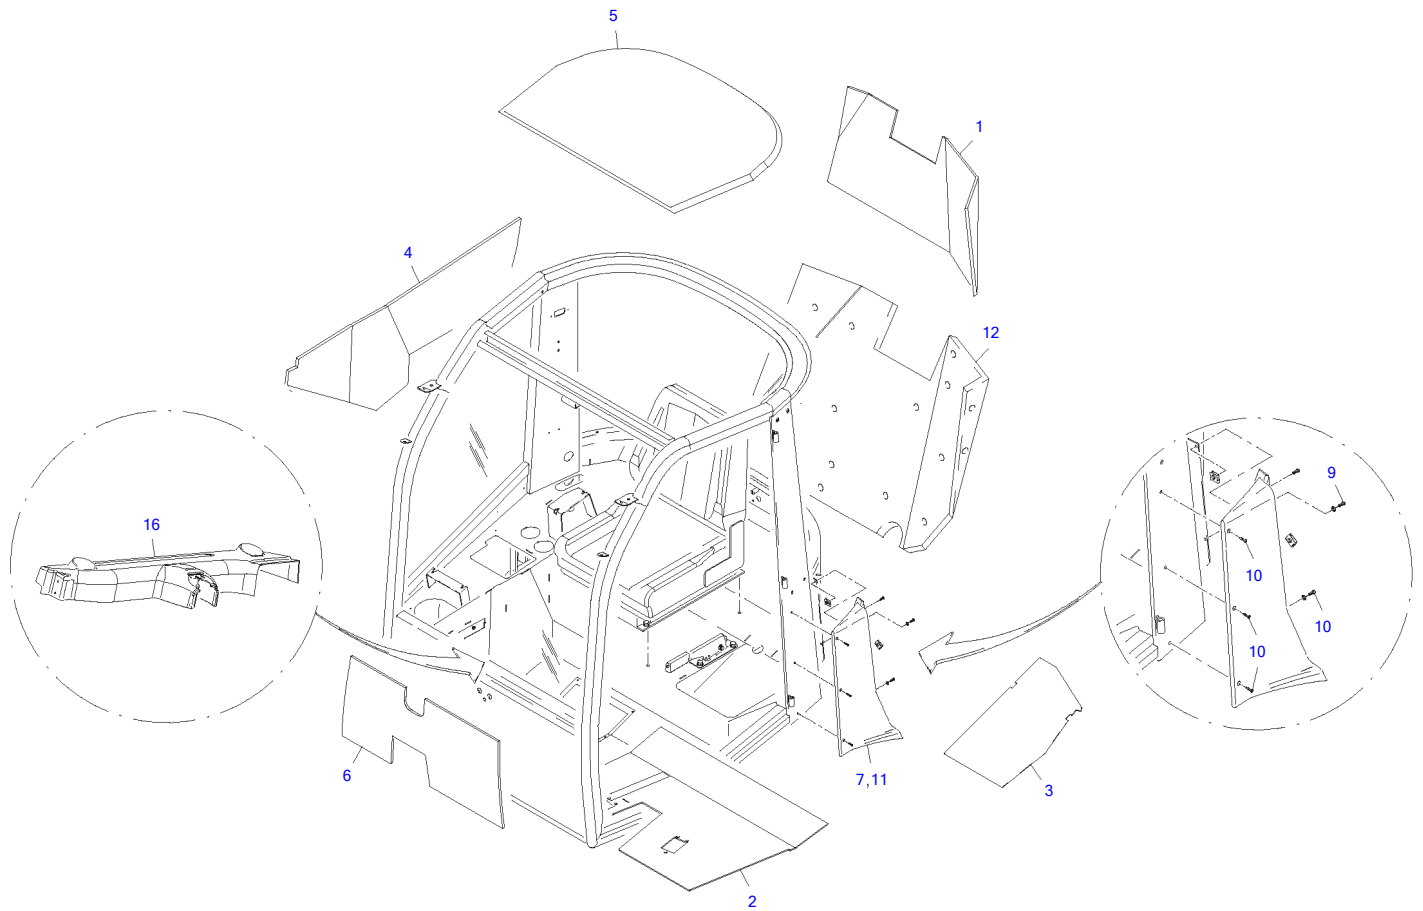

FOPS Grating Compl

Item	Part number	Description	Q'ty	Chan.	Serial No.	Serv.	Remarks
	8012821	FOPS Grating Compl	1				
1	8016790	Disk	10				
2	1391275	Hex Head Screw A3C	6				
3	0362165	Nut A3C	5				
4	8014566	FOPS Grating	1				
5	8014565	Parts Set	1