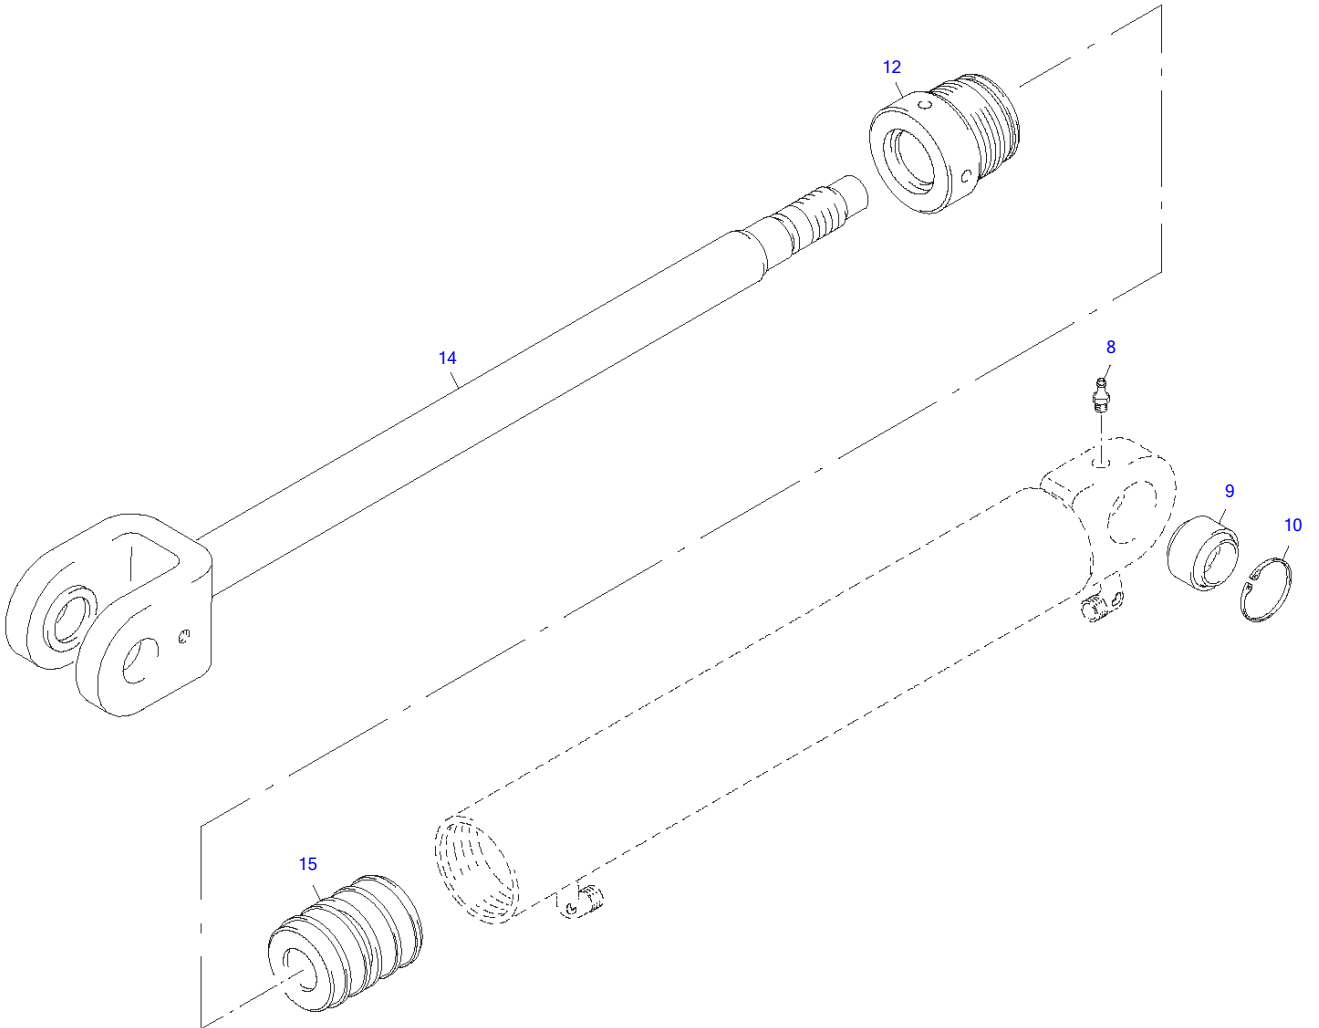

Item	Part number	Description	Lifting Cylinder				Remarks
			Q'ty	Chan.	Serial No.	Serv.	
	3959526	Lifting Cylinder	1				
8	0324590	Grease Nipple	1				
9	0465830	Spherical Bearing	1				
10	0318069	Circlip Tone 400	1				
12	2909580	Cylinder Nut	1				
14	3924989	Piston Rod Compl	1				
15	3925026	Piston Guide Compl	1				
	2909660	Packing Set 75/45	1