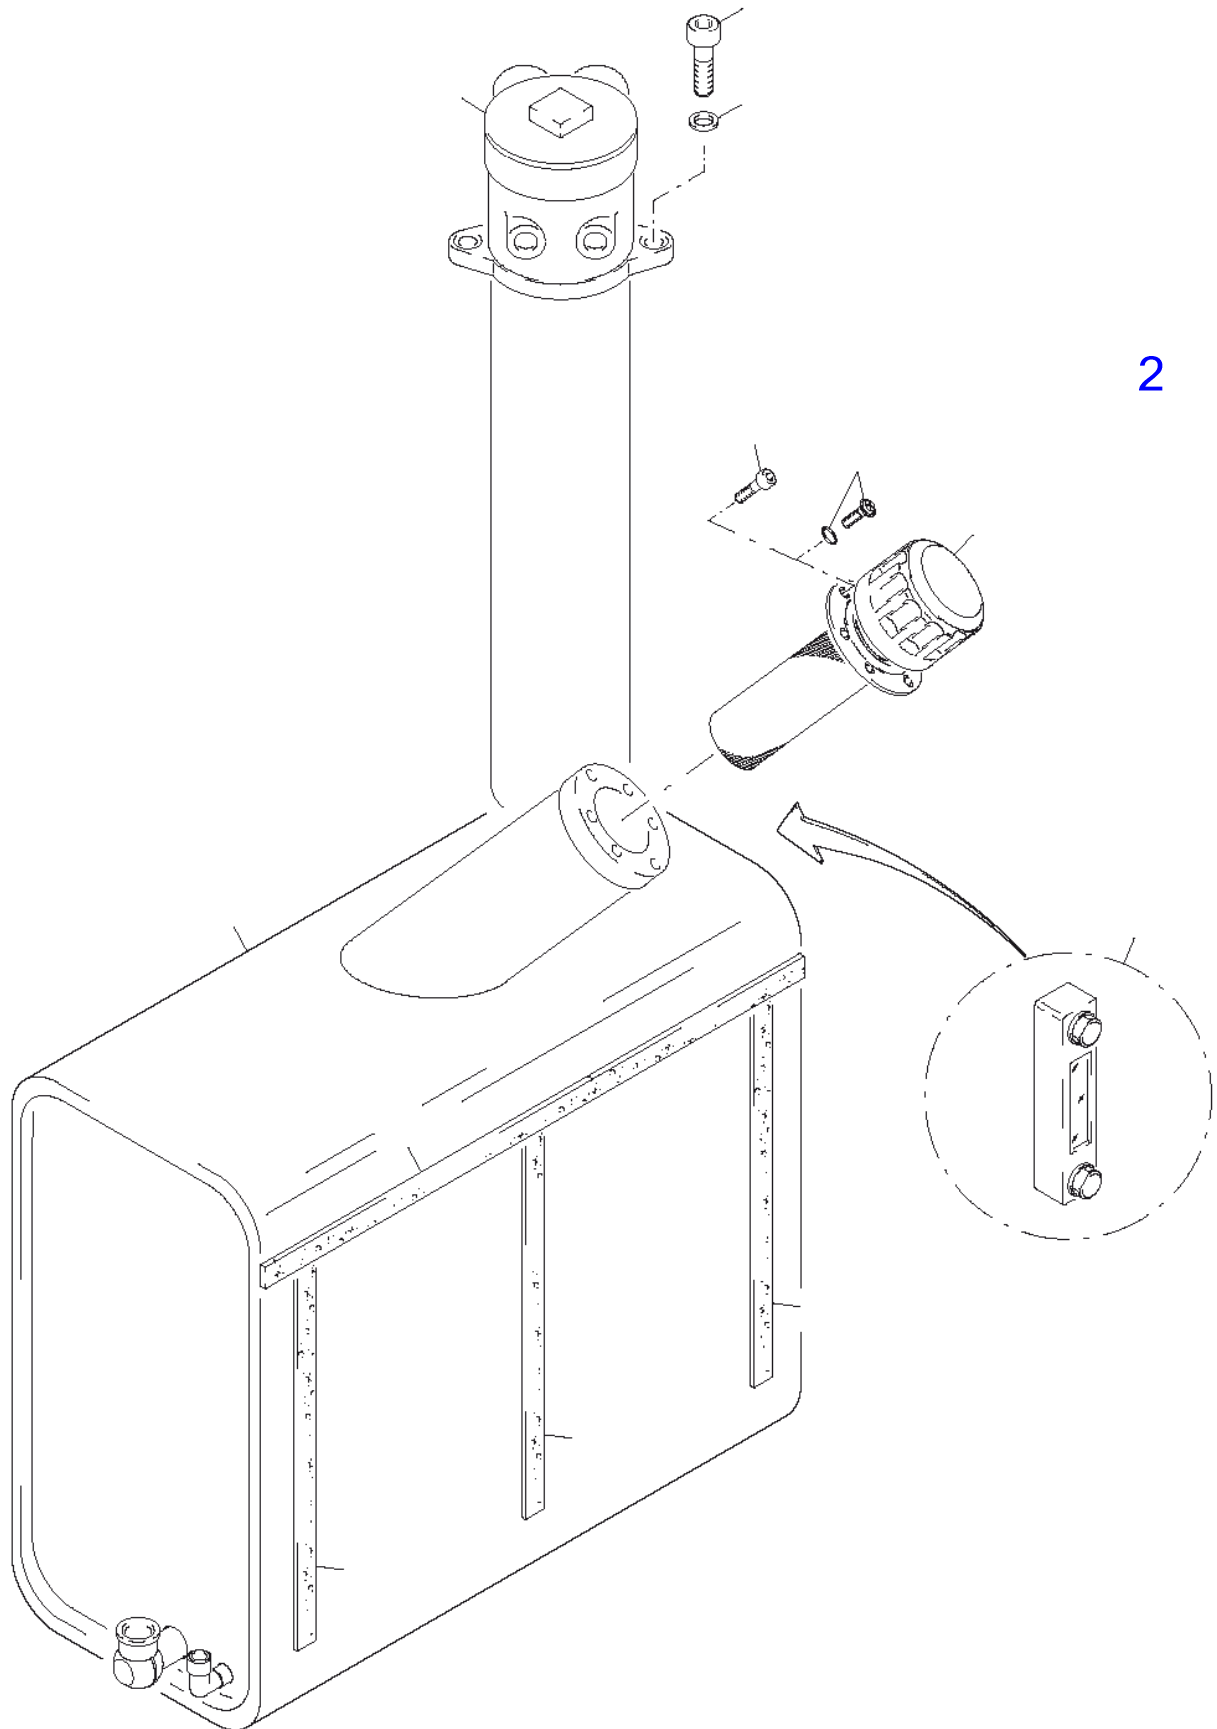

Hydraulic Tank Compl

Item	Part number	Description	Q'ty	Chan.	Serial No.	Serv.	Remarks
	5820062	Hydraulic Tank Compl	1				
1	5820063	Hydraulic Tank	1				
2	5820066	Return Filter	1				
3	5820136	Filling Filter	1				
4	3925322	Sight Glass	1				
5	0892984	Hex Head Cap Screw	2				
6	0909304	Profile Rubber	1				
7	0893054	Washer A3C	1				
8	8007607	Flat Head Bolt ZN	6				
	0314952	O-Ring	6				
	1306830	Fill Head Screw A3C	6