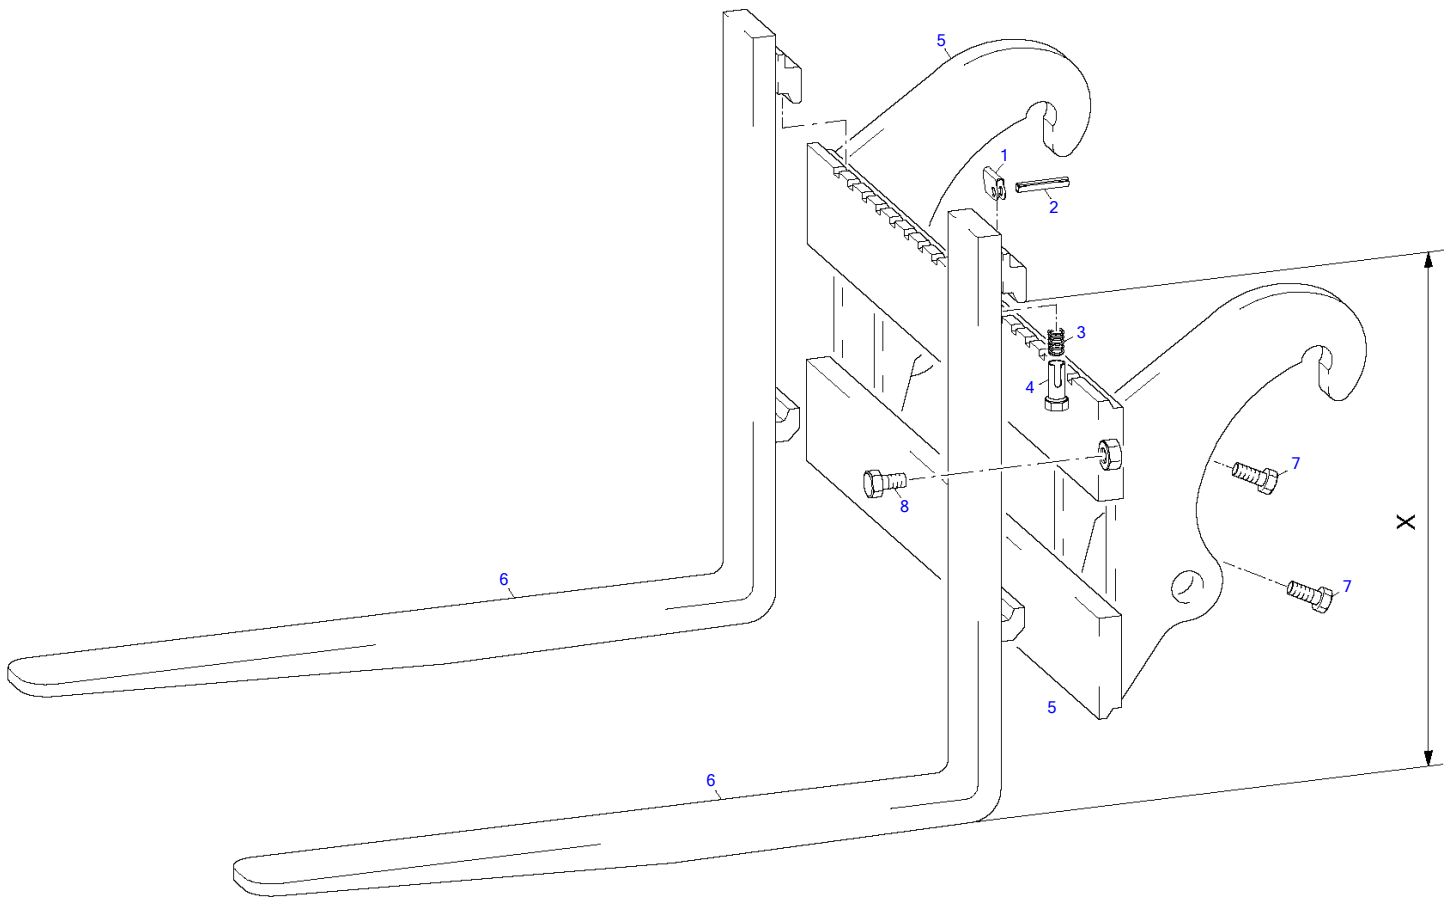

Hyd Quick Release Eq

Item	Part number	Description	Q'ty	Chan.	Serial No.	Serv.	Remarks
	8003071	Hyd Quick Release Eq	1				
1	8006719	Hyd Quick Release Ea	1				
	8004487	Locking Ram	1				
2	8003002	Lever Compl	1				
3	2975944	Pin	1				
4	3981751	Hex Head Cap Screw	2				
5	0327297	Nut A3C	2				
10	2909079	Disk 1.0 MM	1				
	2909091	Disk 1.2 MM	1				
	2909104	Disk 1.5 MM	1				
	2909080	Disk 2.0 MM	1				
12	8006971	Locking Pin	1				
13	8003068	Bush	2				
14	0871014	Bolt	2				
15	1007349	Nut A3C	2				
17	8002712	Left Holder	1				
18	8002713	Right Holder	1				
19	8003224	Packing	2				
20	2909137	Disk	2				
21	8002033	Wiper Seal	4				
22	2909137	Disk 1.0 MM	1				
	2909126	Disk 1.2 MM	1				
	2909115	Disk 1.5 MM	1				
	2900434	Disk 2.0 MM	1				
26	0324590	Grease Nipple	2				
27	2971042	Split Bush	1				
28	8001980	Wiper Seal	2				
29	2985537	Threaded Pin	1				
30	0809472	Wiper Seal	2				
31	8004388	Split Bush	2				
32	8003097	Hydraulic	1				
40	8007233	U-Ring	2				
41	1666675	Plug A3C	2				
42	8008026	Clamping Pin	2				
43	8008021	Clamping Pin	2				
44	3976674	Circlip Tone 400	2				
45	8007197	Piston Guide Ring	2				
46	8006428	Packing Set 50/28	1				
48	8007195	Piston Rod Compl	2				
49	8007209	Nozzle	2				
50	1629965	Plug A3C	2				
51	8008020	Clamping Pin	2