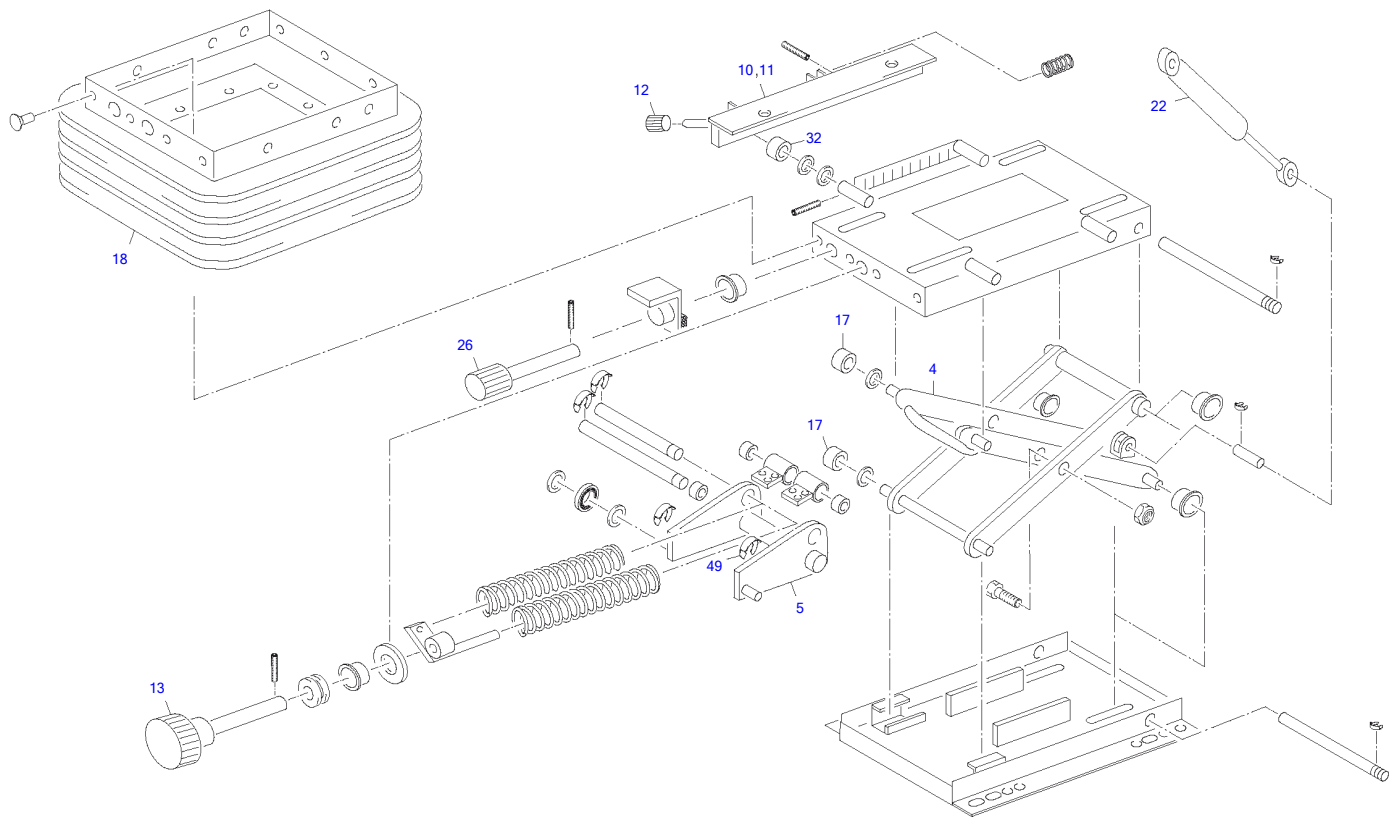

Driver's Seat Compl

Item	Part number	Description	Q'ty	Chan.	Serial No.	Serv.	Remarks
	8013032	Driver's Seat Compl	1				
1	8016776	Seat Cushion	1				
2	8016777	Back Pad	1				
3	8016778	Backrest Extension	1				
6	8014466	Left Armrest	1				
	8014467	Hand Wheel	1				
7	8014471	Clips	6				
8	8014472	Hook	4				
9	8014473	Covering	10				
13	8014469	Left Covering	1				
14	8014470	Right Covering	1				
18	8014468	Side Pane Handle	1				
19	8014589	Safety Belt	1