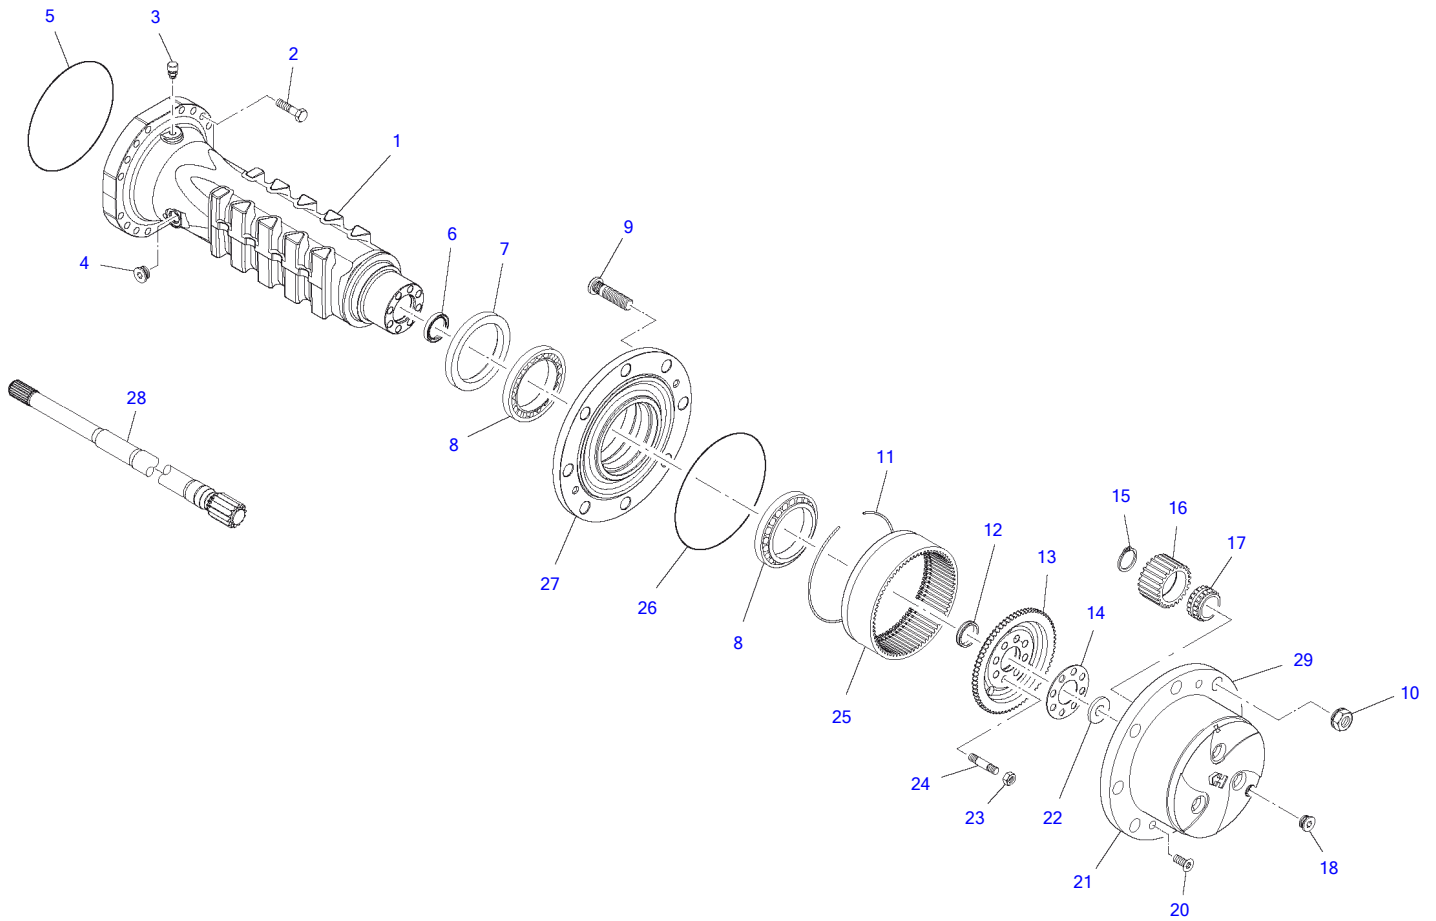

Item	Part number	Description	Front Axle				Remarks
			Q'ty	Chan.	Serial No.	Serv.	
93	2401407	Circlip	1				
94	8009656	Plug	1				
95	0356178	Plug A3C MG	1