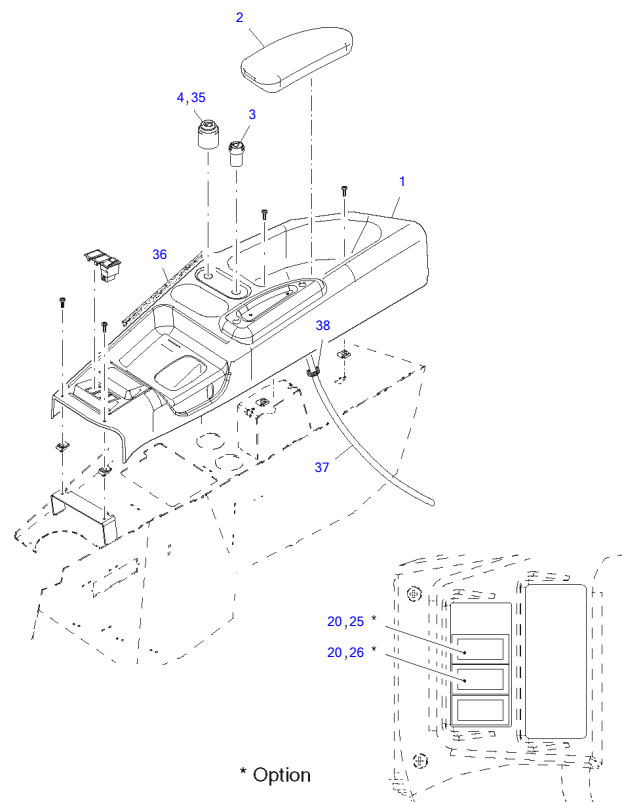

Electric System Canopy

Item	Part number	Description	Q'ty	Chan.	Serial No.	Serv.	Remarks
	8016811	Electric System Canopy	1				
1	8016813	Right Instrument Panel Compl	1				
	8016814	Right Instrument Panel	1				
2	8013350	Cabin Frame	1				
3	3933128	Switch 12V	1				
4	7500775	Ignition Lock	1				
	7500201	Key	1				
20	4674353	Switch 12V	2				
25	1719000	Decal	1				
26	1718996	Decal	1				
30	8014378	Harness	1				
31	8014379	Inside Light	1				
	0448646	Incandescent Lamp Soffitte	1				
32	8014371	Lens Head Screw A3R	2				
35	3953268	Ignition Lock Covering	1				
36	0909304	Profile Rubber 600 MM	2				
37	2986947	Heating Hose 750 MM	1				
38	8013589	Duct Socket	1				
39	8015103	Relay Cover	1