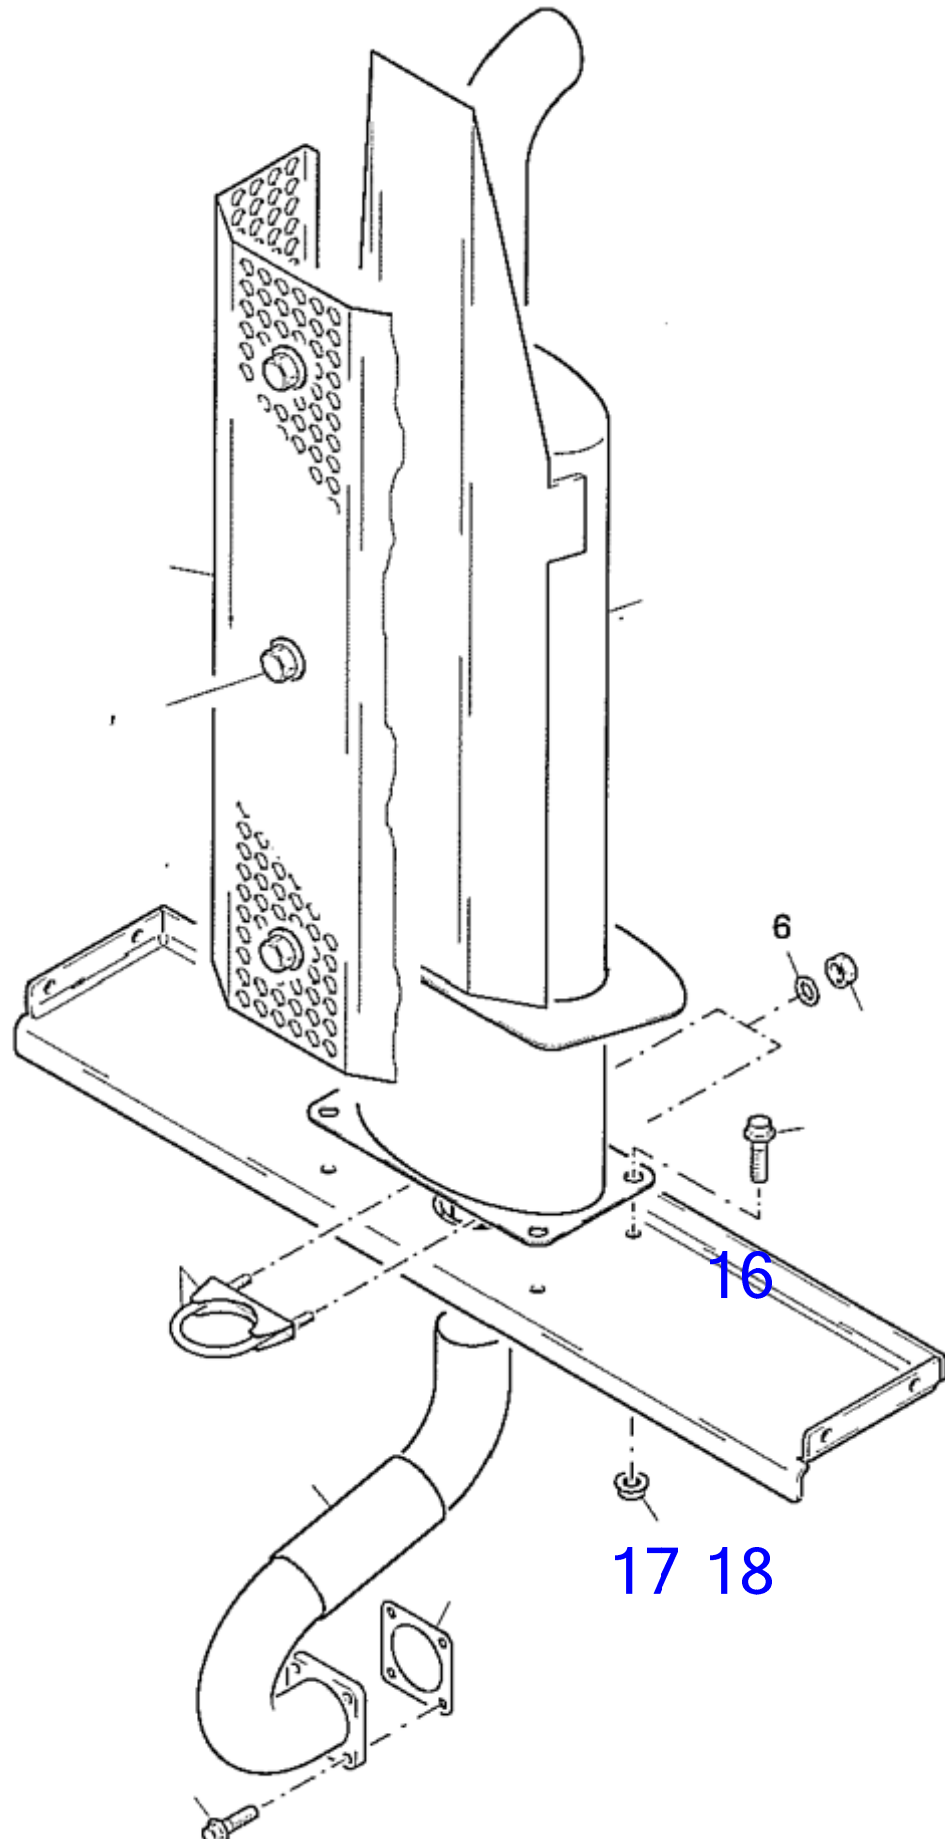

Diesel Engine Compl

Item	Part number	Description	Q'ty	Chan.	Serial No.	Serv.	Remarks
	5820020	Diesel Engine Compl	1				
1	5820110	Perkins Engine 12V	1				
2	5820021	Motor Bearing	1				
3	5820144	Motor Bearing	1				
4	5820145	Motor Bearing	1				
5	8009129	Bush	4				
6	8012143	Rubber Element	4				
7	3924241	Rubber Washer	4				
8	8012476	Washer A3C	4				
9	0395653	Bolt	4				
10	0439758	Hex Head Screw A3C	4				
11	5820025	Pump Flange	1				
12	5820134	Coupling Bowex	1				
13	8010182	Nipple	1				
14	2440642	Serrated Hex Head Screw	2				
15	5820024	Holder	1				
16	5820179	Cable Pull	1				
17	2905928	Washer HV	2				
18	3962372	V-Plus Bolt	2				
19	8000103	Clip Norma	1				
20	5820191	Holder	1				
21	5820115	Oil Pressure Pump Compl	1				
22	1384232	Hex Head Cap Screw	2				
23	0892962	Hex Head Cap Screw	2				
24	1631107	Hex Head Cap Screw	4				
27	1050604	Self-Locking Bolt	8				
28	2481243	Rip Washer A3C	7				
29	0327297	Nut A3C	7				
30	2481652	Serrated Nut	8				
31	1307273	Hex Head Cap Screw	3				
32	5820161	Adaptor	1				
33	1631765	Hex Head Cap Screw	4				
34	5820172	Ventilator Wheel	1				
35	3939464	Ripp Washer A3C	4				
36	1309195	Hex Head Cap Screw	4				
37	8006226	Clip Norma	3				
38	0893214	Hex Head Screw A3C	1				
39	0863138	Washer A3C	2				
40	0399760	Nut A3C	1				
42	1625405	Allen Screw	1				
43	8009750	Allen Screw	8				
45	5820193	Coupling	1				
46	2449607	Serrated Hex Head Screw	2				
47	5820195	Hose Coupling	1				
61	8010490	Fuel Filter	1				
62	8010489	Oil Filter	1