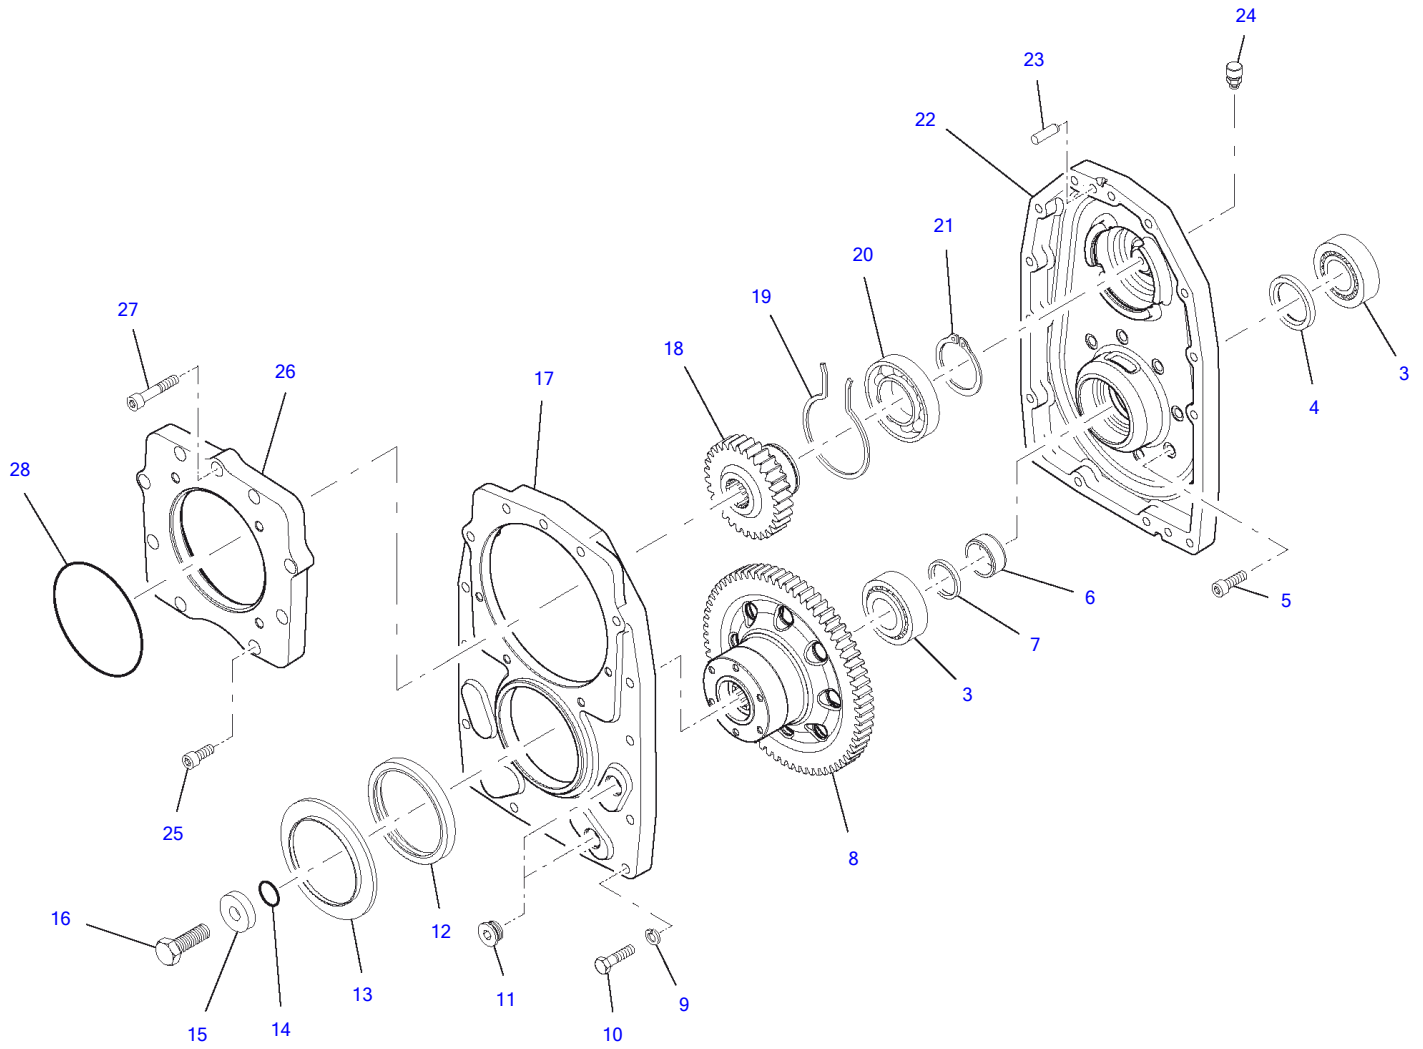

Item	Part number	Description	Q'ty	Chan.	Serial No.	Serv.	Remarks
1	8014145	Axle Pipe	2				
2	8010322	Bolt	32				
3	3968889	Air Vent	1				
4	2655505	Plug A3C	2				
5	8010108	O-Ring	2				
6	2915782	Oil Seal	2				
7	8010249	Oil Seal	2				
8	8010027	Conical Roller Bearing	4				
	8010028	Conical Roller Bearing	4				
9	8009470	Wheel Pin	16				
10	5820056	Flanged Ball Nut A3C	16				
11	8010257	Snap Ring	2				
12	8009457	Centering Ring	2				
13	8009259	Side Shaft Wheel	2				
14	8009260	Plate	2				
15	8010258	Circlip Tone 400	6				
16	3983742	Planet Wheel	6				
17	8010025	Roller Bearing	6				
18	8010263	Plug A3C	2				
20	0482831	Countersunk Screw A3C	4				
21	8009261	Planetary Housing	2				
22	3983764	Disk	2				
23	8010264	Nut	16				
24	8010303	Stud	16				
25	3983719	Gear Rim	2				
26	2902163	O-Ring	2				
27	8009262	Wheel Hub	2				
28	8014146	Axle Shaft	2				
29	8009264	Housing Compl	2