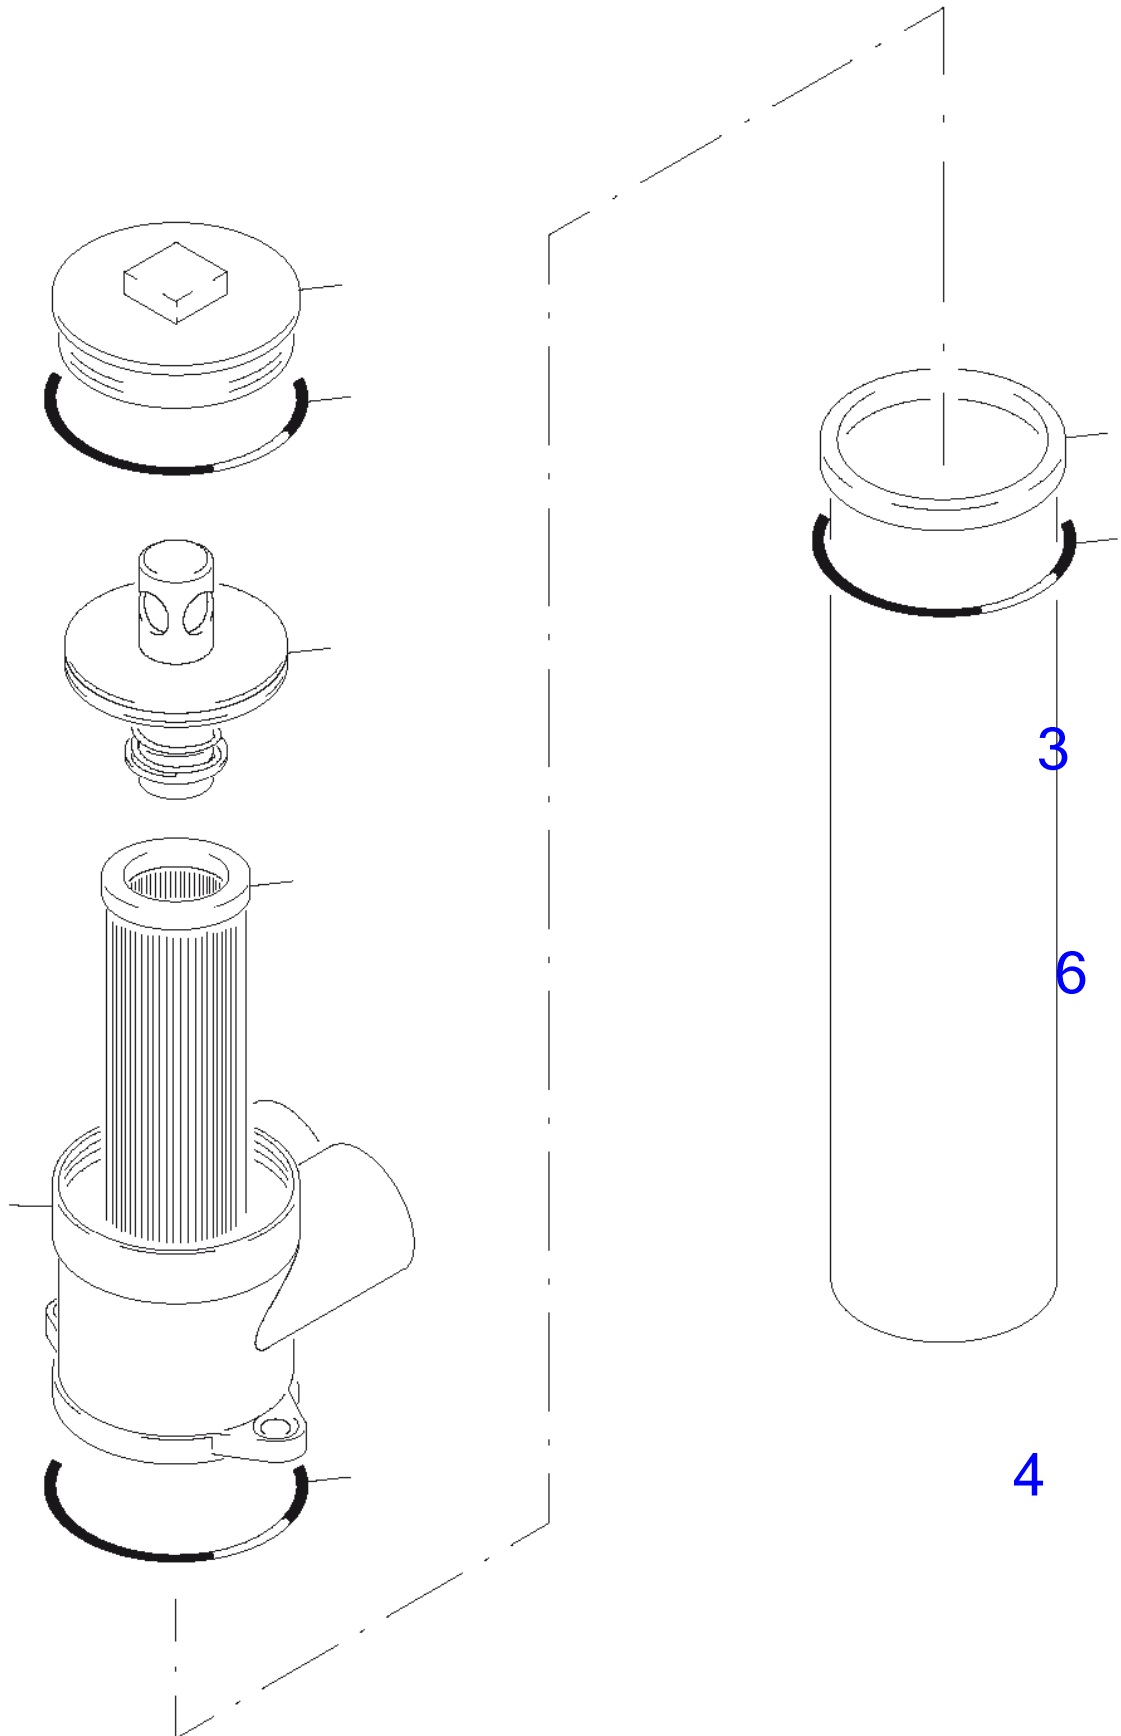

Item	Part number	Description	Return Filter			Remarks	
			Q'ty	Chan.	Serial No.		Serv.
	5820066	Return Filter	1				
1	8012354	Filter Element	1				
2	8013986	Outer Pie Jacket	1				
3	8013987	Cover	1				
4	8013988	Filter Holder Compl	1				
5	8013989	Housing	1				
6	2917842	O-Ring	1				
8	8007687	O-Ring	1				
9	0382476	O-Ring	1