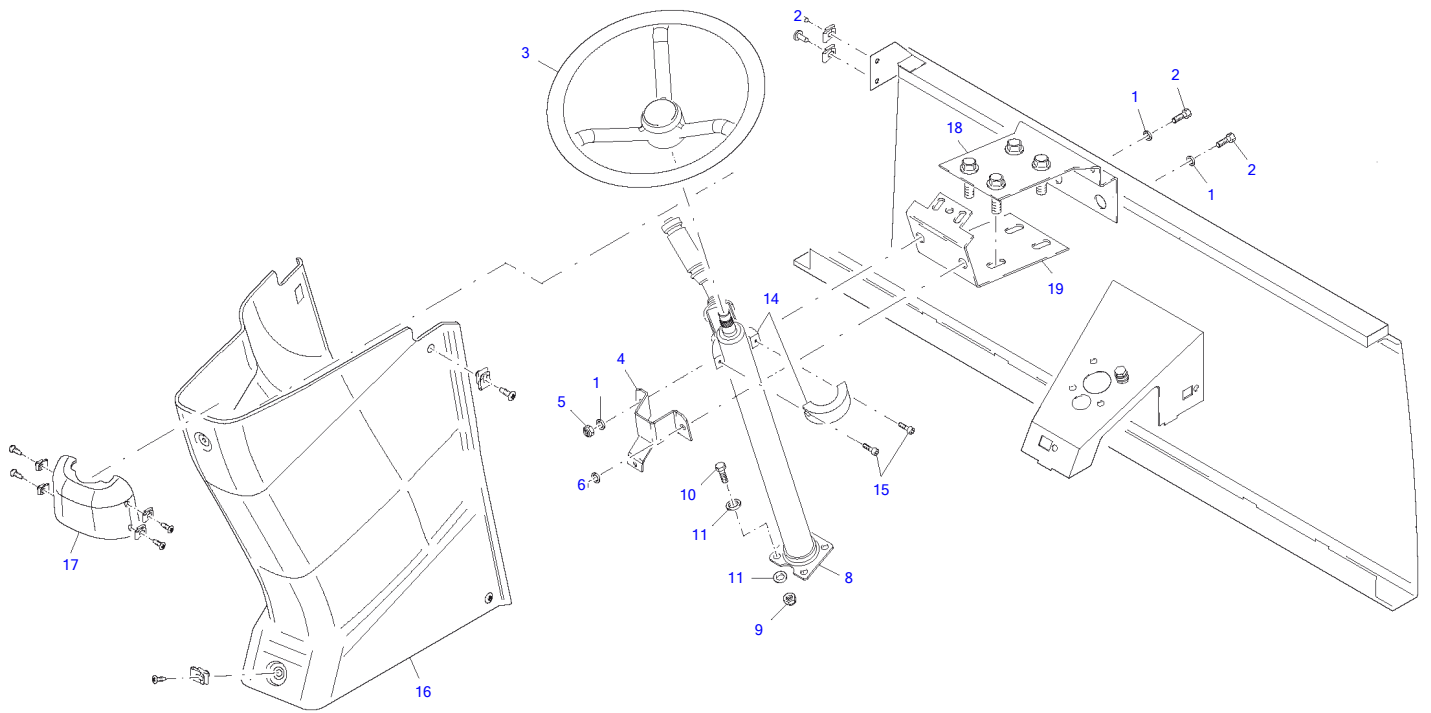

Protective Canopy						
Item	Part number	Description	Q'ty	Chan.	Serial No.	Serv. Remarks
	8015046	Protective Canopy	1			
1	8015043	Protective Canopy	1			
2	8015045	Holder	2			
3	0893214	Hex Head Screw A3C	2			
4	0447985	Washer A3C	4			
5	0487336	Nut A3C	2			
6	0487314	Lens Head Screw	2			
7	1356341	Washer A3C	4			
8	0399760	Nut A3C	2			
10	1749299	Cleaner and Activator	1			
11	2907022	Terostat-92 Black	1