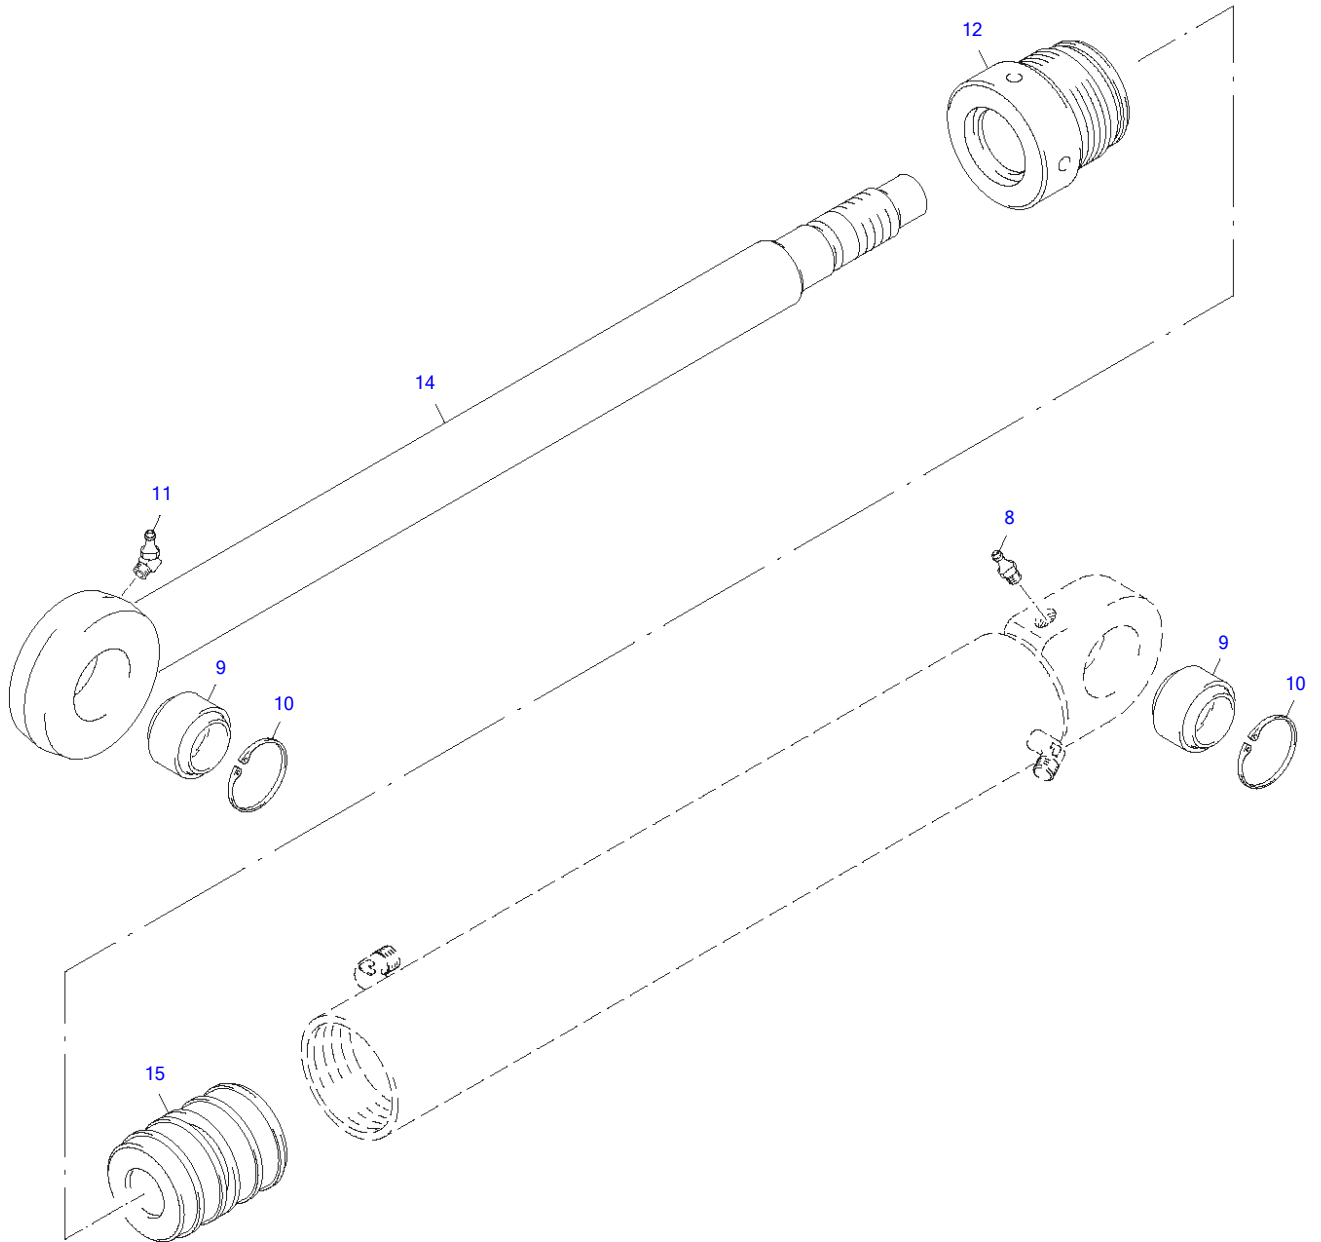

Directional Valve						
Item	Part number	Description	Q'ty	Chan.	Serial No.	Serv. Remarks
	5820138	Directional Valve	1			
1	8014241	Inlet Section	1			
2	8014203	Anit-Cavitation Vlave	1			
3	8014247	Pressure Limit Valve	1			
4	1309275	Plug A3C	1			
5	8014192	Cap Compl	1			
6	8014242	Valve Section	1			
7	8014193	Cap Compl	2			
8	8014198	Pressure Limit Valve	3			
9	8014199	Anti-Cavitation Valve	1			
10	8014243	Valve Section	1			
11	8014244	Valve Section	1			
12	8014200	Pressure Limit Valve	2			
13	8014205	Hand Lever Housing	1			
15	8014245	Outlet Section	1			
16	8014201	Pressurizing Valve	1			
17	8014202	Non Return Valve	3			
18	8014246	Tie Rod Set	3			
19	8014248	Joystick Acuator Compl	1			
21	8014255	Ball A Socket Joint	1			
22	8014256	Pin Compl	2			
23	8014257	Pin	1			
24	8014195	Hex Head Cap Screw	4			
25	0474568	Hex Head Cap Screw	2			
26	1319084	Countersunk Screw A3C	2			
27	1309764	Hex Head Cap Screw	3			
	8014249	Packing Set Compl	1			

1

2

3

Brake Throttle Valve

Item	Part number	Description	Q'ty	Chan.	Serial No.	Serv.	Remarks
	8002252	Brake Throttle Valve	1				
1	1694986	Screw Plug A3C	1				
2	0893043	Washer A3C	1				
3	3960041	Pressure Spring	1				
4	0442888	Threaded Pin A3C	2				
5	0357908	Screw Plug A3C	1				
6	0314123	Circlip	1				
7	3960052	Shim	1				
	8011963	Seal Kit Compl	1				