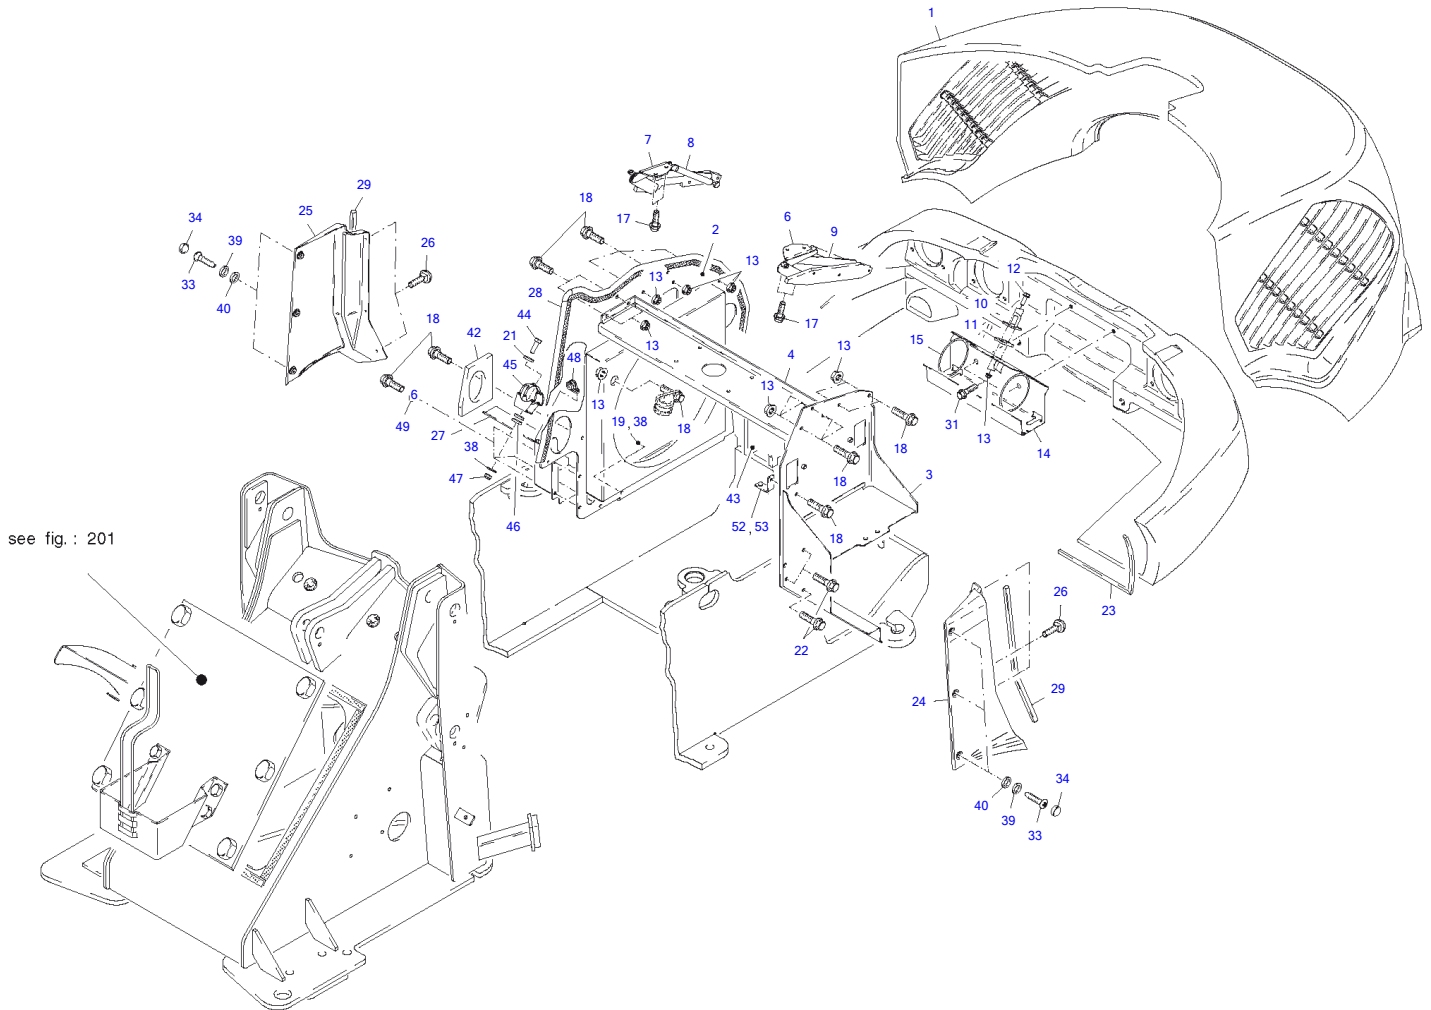

Item	Part number	Description	Covering			
			Q'ty	Chan.	Serial No.	Serv. Remarks
	5820078	Covering				
1	8016808	Engine Hood Compl				
2	5820105	Right Side Plate Compl				
3	5820119	Left Side Plate Compl				
4	5820123	Plate				
6	3930169	Left Joint				
7	3930170	Right Joint				
8	3946167	Gas Spring				
9	3946112	Gas Spring				
10	3975811	Clamp Strap				
11	3948885	Plate				
12	8009775	Serrated Hex Head Screw				
13	1722787	Serrated Nut				
14	3941173	Plate ZN				
15	1784861	Gasket				
17	2449607	Serrated Hex Head Screw				
18	8009782	Serrated Hex Head Screw				
19	1398307	Hex Head Screw A3C				
22	2916794	Self-Locking Bolt				
23	0909304	Profile Rubber 600 MM				
24	5820154	Left Covering				
	8012503	Left Covering				
25	5820155	Right Covering				
	8012504	Right Covering				
26	3934378	Lens Head Screw A3R				
27	5820163	Holder Compl				
28	5820077	Profile Rubber 1700 MM				
29	3976754	Profile Rubber 530 MM				
31	8003057	Serrated Hex head Screw				
33	0493447	Lens Head Screw A3C				
34	3976594	Protecting Cap				
38	2481254	Ripp Washer A3C				
39	3976583	Disk				
40	3937224	Disk				
42	5820281	Damping				
43	5820282	Damping				
44	0893214	Hex Head Screw A3C				
45	3955919	Holder				
46	1356341	Washer A3C				
47	0399760	Nut A3C				
48	2443576	Clip Norma				
53	3962930	Clip Norma