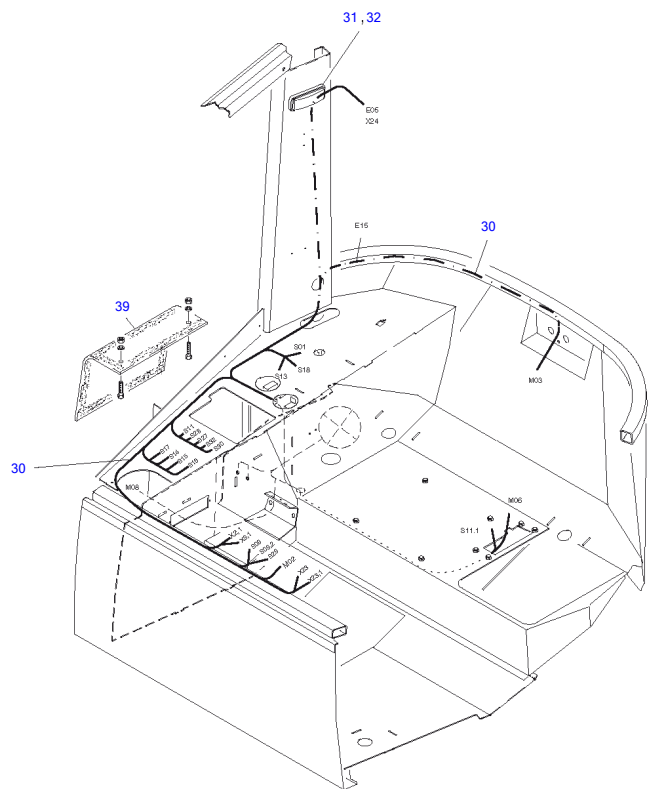

Electric System Canopy

Item	Part number	Description	Q'ty	Chan.	Serial No.	Serv.	Remarks
	8016811	Electric System Canopy	1				
1	8016813	Right Instrument Panel Compl	1				
	8016814	Right Instrument Panel	1				
2	8013350	Cabin Frame	1				
3	3933128	Switch 12V	1				
4	7500775	Ignition Lock	1				
	7500201	Key	1				
20	4674353	Switch 12V	2				
25	1719000	Decal	1				
26	1718996	Decal	1				
30	8014378	Harness	1				
31	8014379	Inside Light	1				
	0448646	Incandescent Lamp Soffitte	1				
32	8014371	Lens Head Screw A3R	2				
35	3953268	Ignition Lock Covering	1				
36	0909304	Profile Rubber 600 MM	2				
37	2986947	Heating Hose 750 MM	1				
38	8013589	Duct Socket	1				
39	8015103	Relay Cover	1