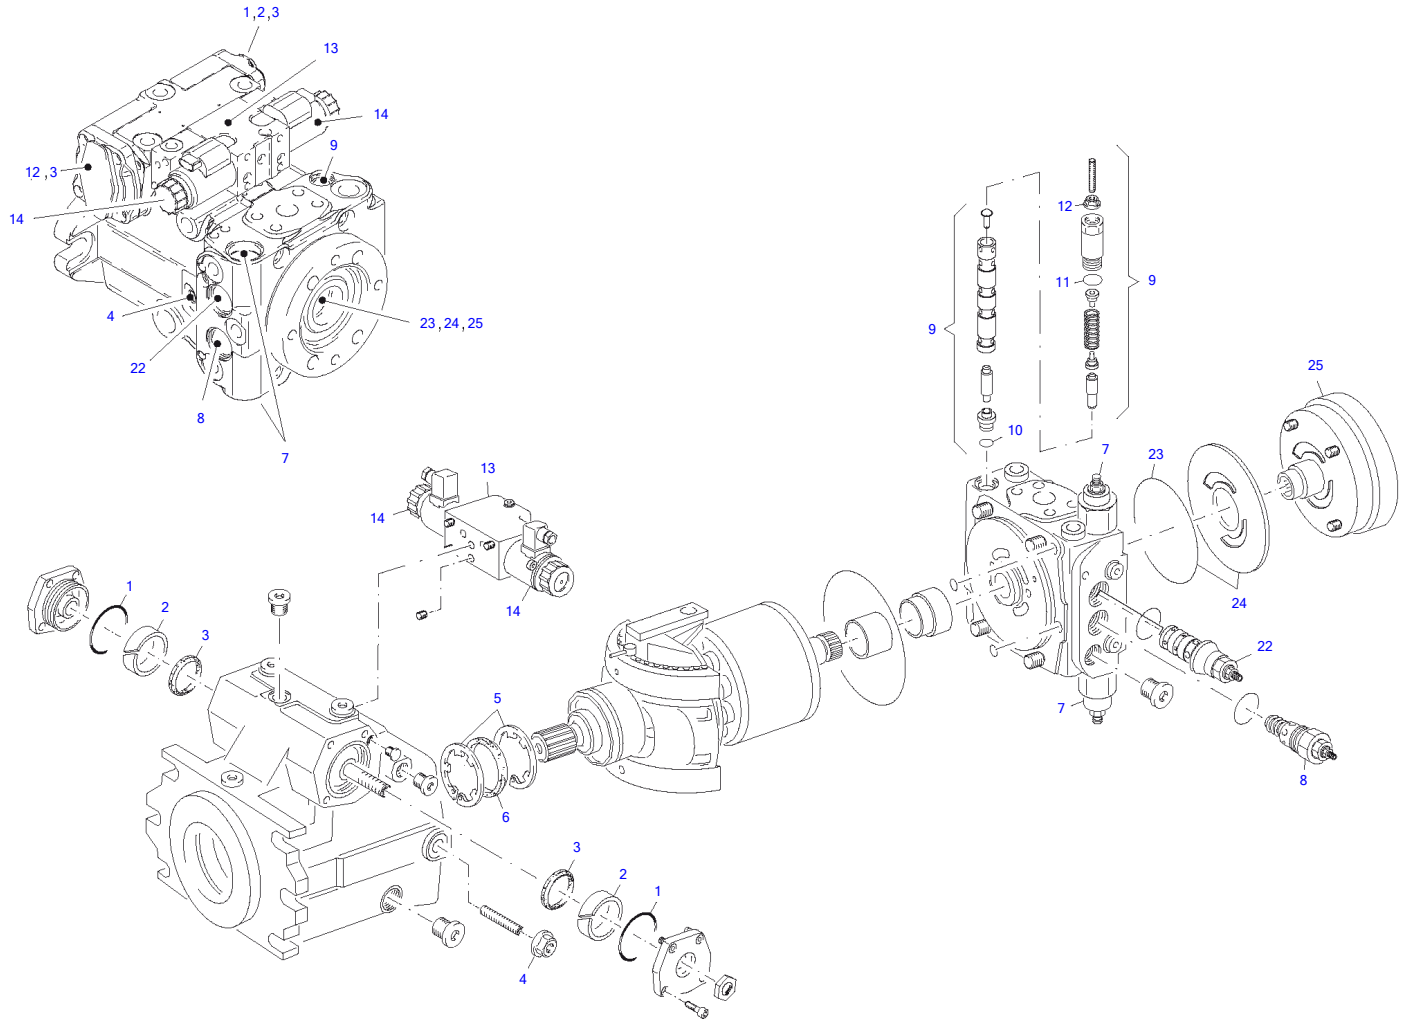

Pedal Machanism

Item	Part number	Description	Q'ty	Chan.	Serial No.	Serv.	Remarks
	8014176	Pedal Machanism	1				
1	1368641	Hex Head Screw A3C	9				
2	0893043	Washer A3C	9				
4	8013450	Brake Pedal Compl	1				
	8013433	Main Brake Cylinder	1				
5	8013451	Inch-Actuator Compl	1				
	8002252	Brake Throttle Valve					
6	8013452	Foot Pedal Mechanism Compl	1				
7	8014376	Front Hand Brake Lever Bracket	1				
8	3750503	Hand Brake Lever	1				
	3961622	Switch	1				
10	0893236	Hex Head Screw A3C	4				
11	8013871	Washer	8				

Oil Pressure Pump Compl

Item	Part number	Description	Q'ty	Chan.	Serial No.	Serv.	Remarks
	5820115	Oil Pressure Pump	1				
1	5820116	Oil Pressure Pump 12V	1				
2	5820117	Oil Pressure Pump	1				
3	2656664	Coupling A3C	1				
4	2479669	Screw Coupling A3C	1				
5	1389873	Hex Head Screw Cap	4				
6	8010564	Priority Valve	1				
7	2481696	Coupling A3C	2				
8	0351219	O-Ring	1				
9	8008054	Lens Head Screw	2				
10	2481243	Ripp Washer A3C	2				
11	2913213	Coupling A3C	1				
12	2906189	Screw Coupling	5				
13	1686475	Coupling A3C	3				
14	3952790	Coupling A3C	1				
15	8004537	Oil Thermocoupler	1				
16	1749244	Temperature Switch	1				
17	3939248	Coupling	1				
18	0373588	Usit Ring U	1				
19	2651761	O-Ring	1				
20	2967682	Coupling A3C	1				
21	1631641	Cap Nut A3C	1				
22	2904723	Locking Bunch A3C	1				