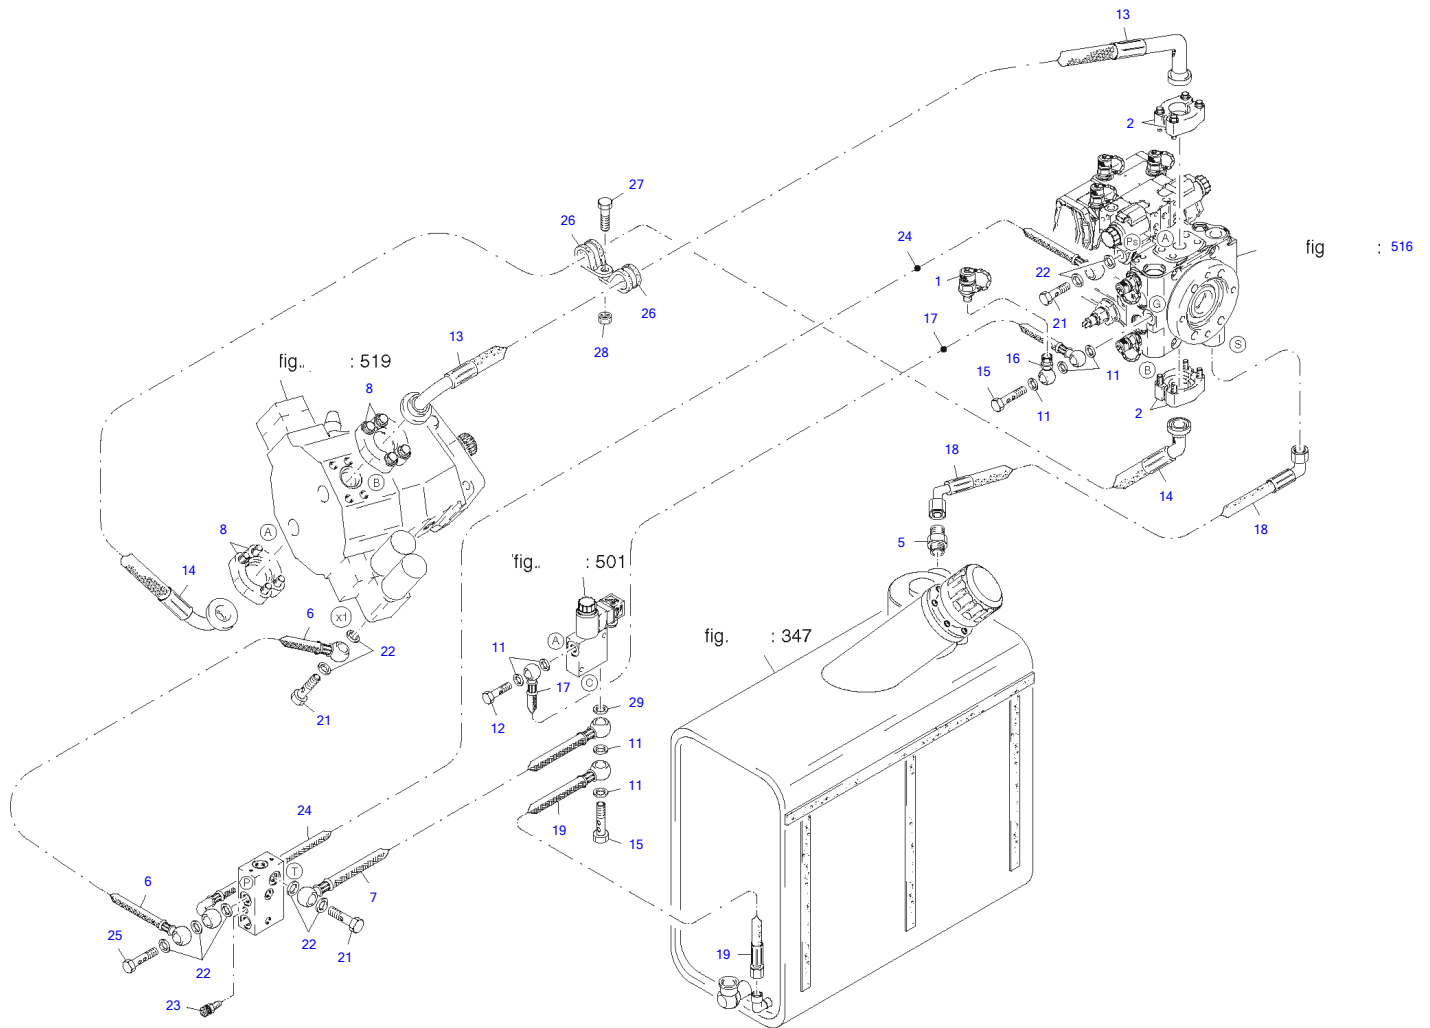

Driving Hydraulics

Item	Part number	Description	Q'ty	Chan.	Serial No.	Serv.	Remarks
	5820070	Driving Hydraulics	1				
1	1616551	Screw Coupling	1				
2	8012839	Half Flange Compl	2				
5	1689194	Coupling A3C	5				
6	3763871	Hose Line 6 X 925	1				
7	5820159	Hose Line	1				
8	8011955	Half Flange Compl	2				
11	0350898	Usit Ring U	7				
12	0862944	Female Screw A3C	1				
13	5820156	HP-Hose 20 X 1400	1				
14	5820157	HP-Hose 20 X 1850	1				
15	2980827	Female Screw A3C	2				
16	2970916	Coupling Compl	1				
17	5820158	Hose Line	1				
18	5820180	Suction Hose 20 X 950	1				
19	3765884	Hose Line 6 X 550	1				
21	0311528	Female Screw A3C	3				
22	0373588	Usit Ring U	9				
23	2960243	Air Vent	1				
24	3747100	Hose Line	1				
25	2443850	Female Screw S A3C	1				
26	1009352	Clip Norma	2				
27	1615232	Hex Head Screw A3C	1				
28	0399760	Nut A3C	1				
29	3768296	Gasket A3C	1