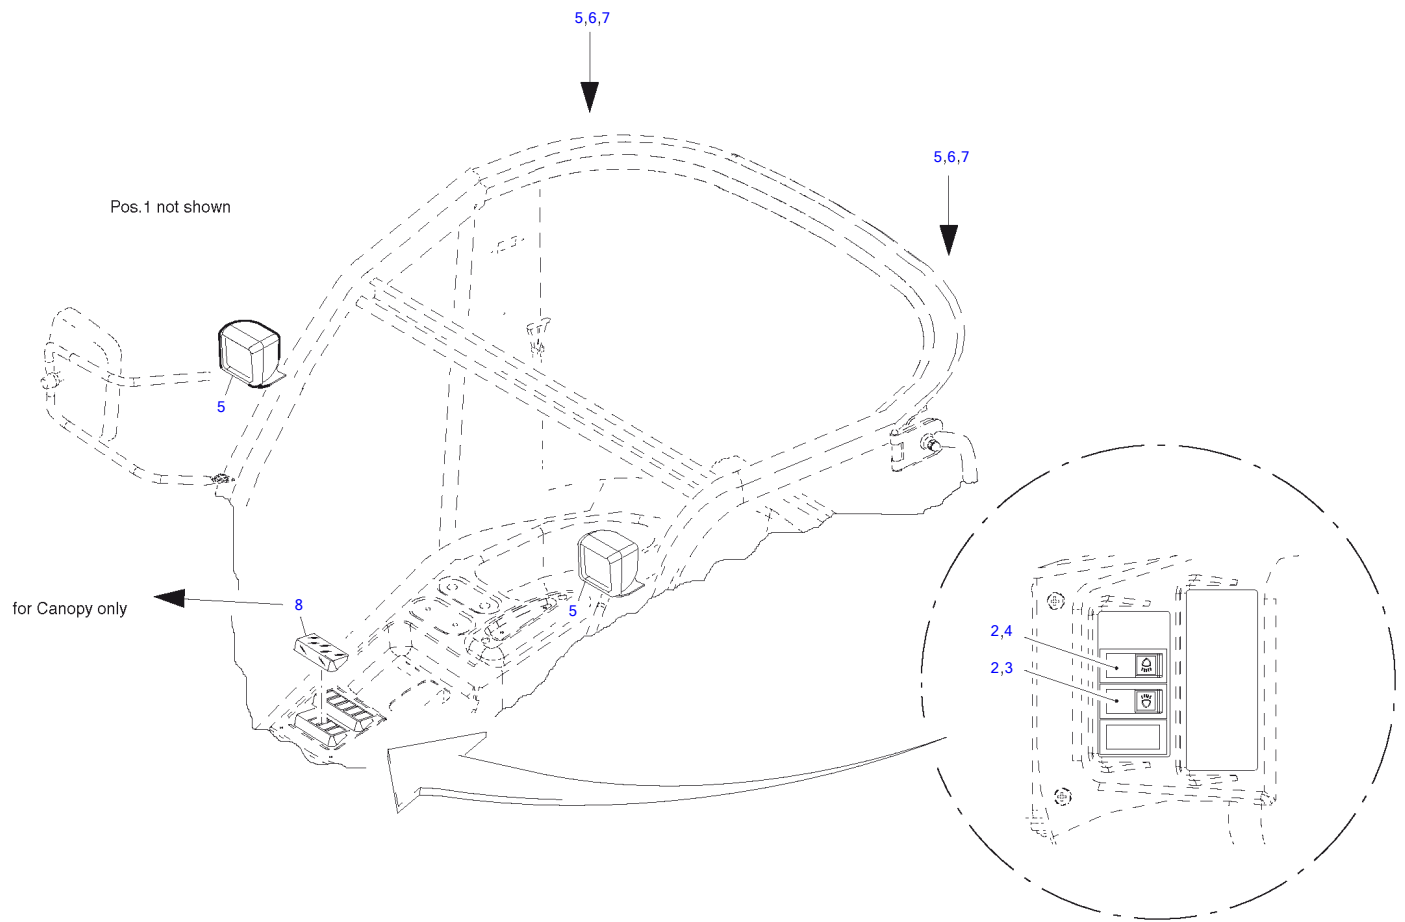

Printed Circuit Compl						
Item	Part number	Description	Q'ty	Chan.	Serial No.	Serv. Remarks
	8008597	Printed Circuit Compl	1			
1	8009370	Relay	1			
2	8005320	Time Control Unit	1			
3	3935277	Signal Transmitter	1			
4	8008996	Switch Relay 12V 10/15A	1			
5	1724325	Relay	7			
6	1719237	Fuse 5.0 A	1			
7	1719248	Fuse 7.5 A	7			
8	1719259	Fuse 10.0 A	2			
9	1719260	Fuse 15.0 A	9			
10	1719464	Fuse 25.0 A	2			
11	3933117	Fuse 30.0 A	2			
12	8009368	Relay 12V 20/30A	1