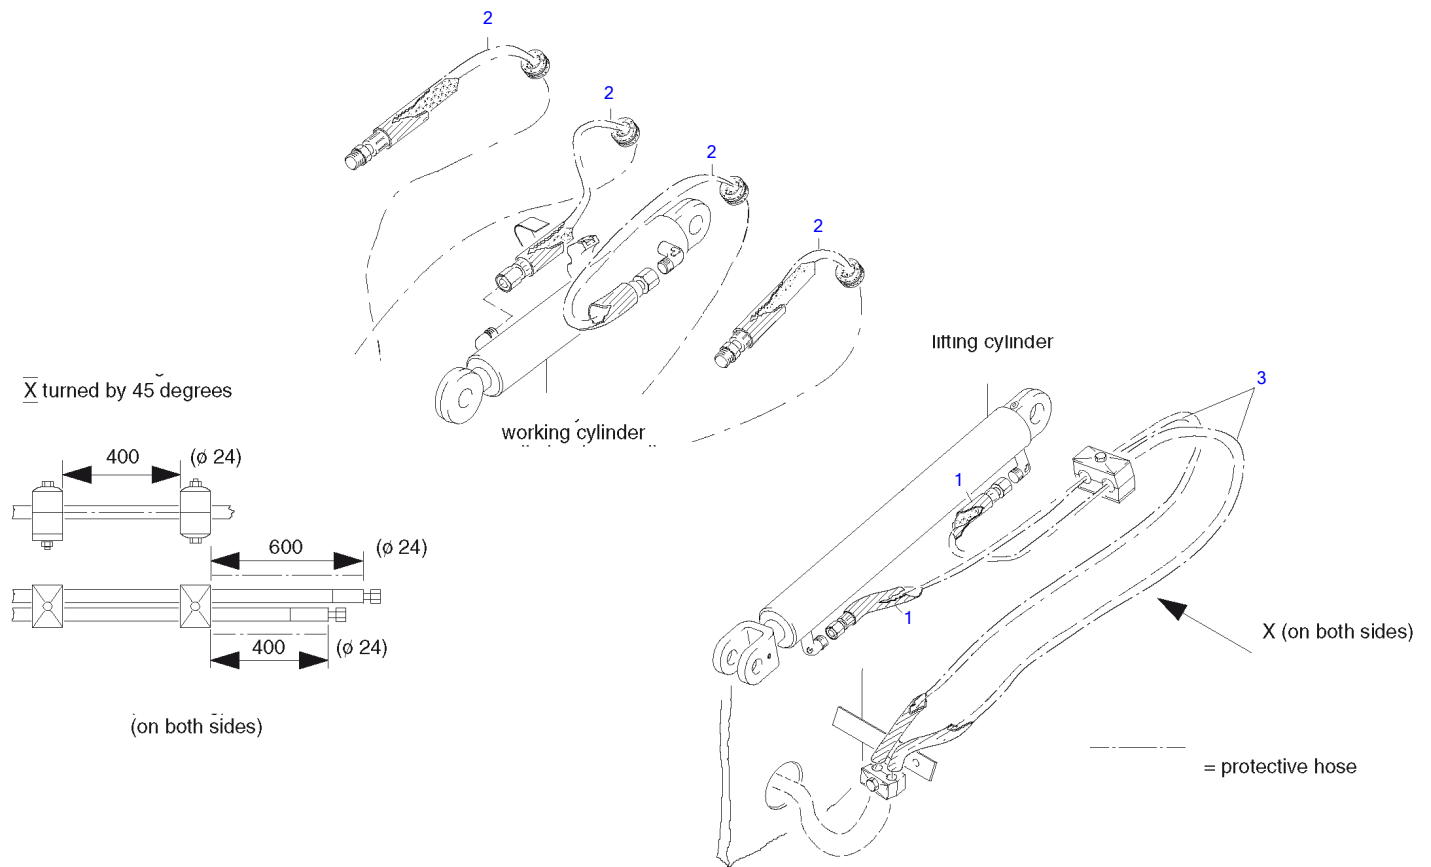

Item	Part number	Description	Protective Hoses				Remarks
			Q'ty	Chan.	Serial No.	Serv.	
	8016644	Protective Hoses	1				
1	0931459	Flex Tube 900 MM	2				
2	0931459	Flex Tube 1000 MM	2				
3	2065716	Flex Tube 400 MM	6				
4	2065716	Flex Tube 600 MM	2