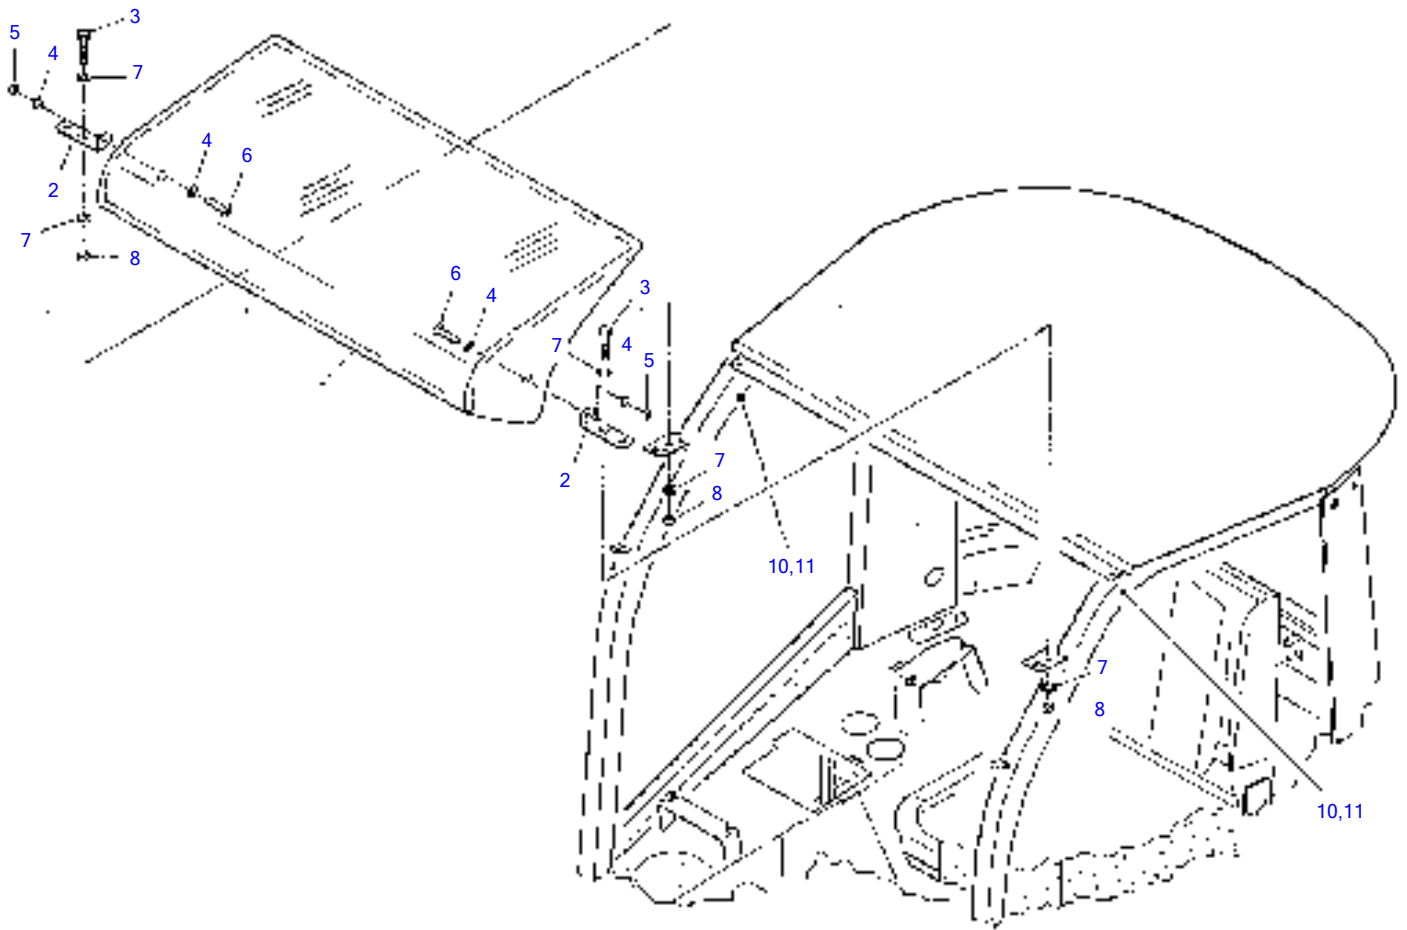

Item	Part number	Description	Lining			
			Q'ty	Chan.	Serial No.	Serv. Remarks
	8014357	Covering Canopy	1			
1	8016803	Damping Material	1			
2	8013339	Mat	1			
3	8013340	Rubber Mat	1			
4	8016802	Damping Material	1			
5	8013341	Inside Roof Lining	1			
6	8013426	Damping Material	1			
7	5820154	Left Covering	1			
9	1356352	Washer A3C	4			
10	8007601	Lens Head Screw	12			
11	5820155	Right Covering	1			
12	8013381	Damping Material	1			
16	8016804	Front Instrument Panel	1