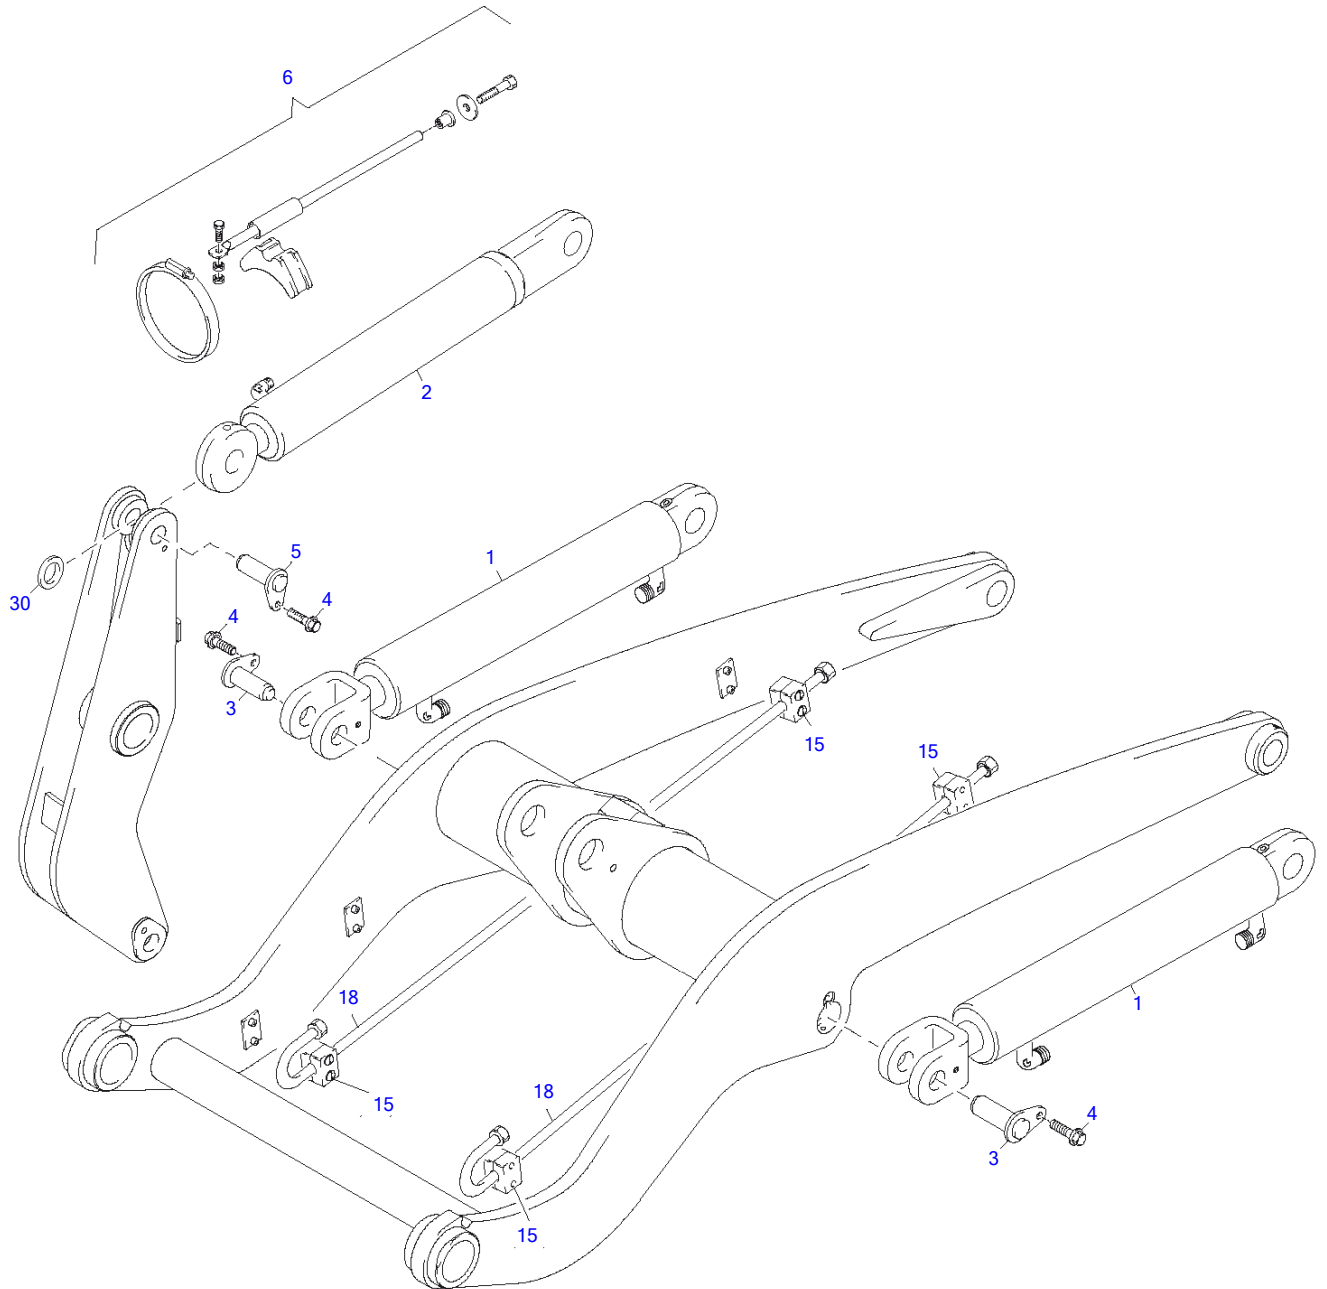

Hydraulic Lifting Unit

Item	Part number	Description	Q'ty	Chan.	Serial No.	Serv.	Remarks
	8016546	Hydraulic Lifting Unit	1				
	8016544	Boom	1				
1	3959526	Lifting Ram	2				
2	3959537	Working Ram	1				
3	3741159	Bolt Compl	2				
4	1783337	Serrated Hex Head Screw	3				
5	0839694	Bolt Compl	1				
6	8003090	Shovle Position Indicator	1				
15	8011954	Clip Body Compl	4				
18	8011943	Pipe Line	2				
30	4674104	Shim 1.0 MM	1				
	8001149	Shim 1.5 MM	1				
	4626253	Shim 2.0 MM	1