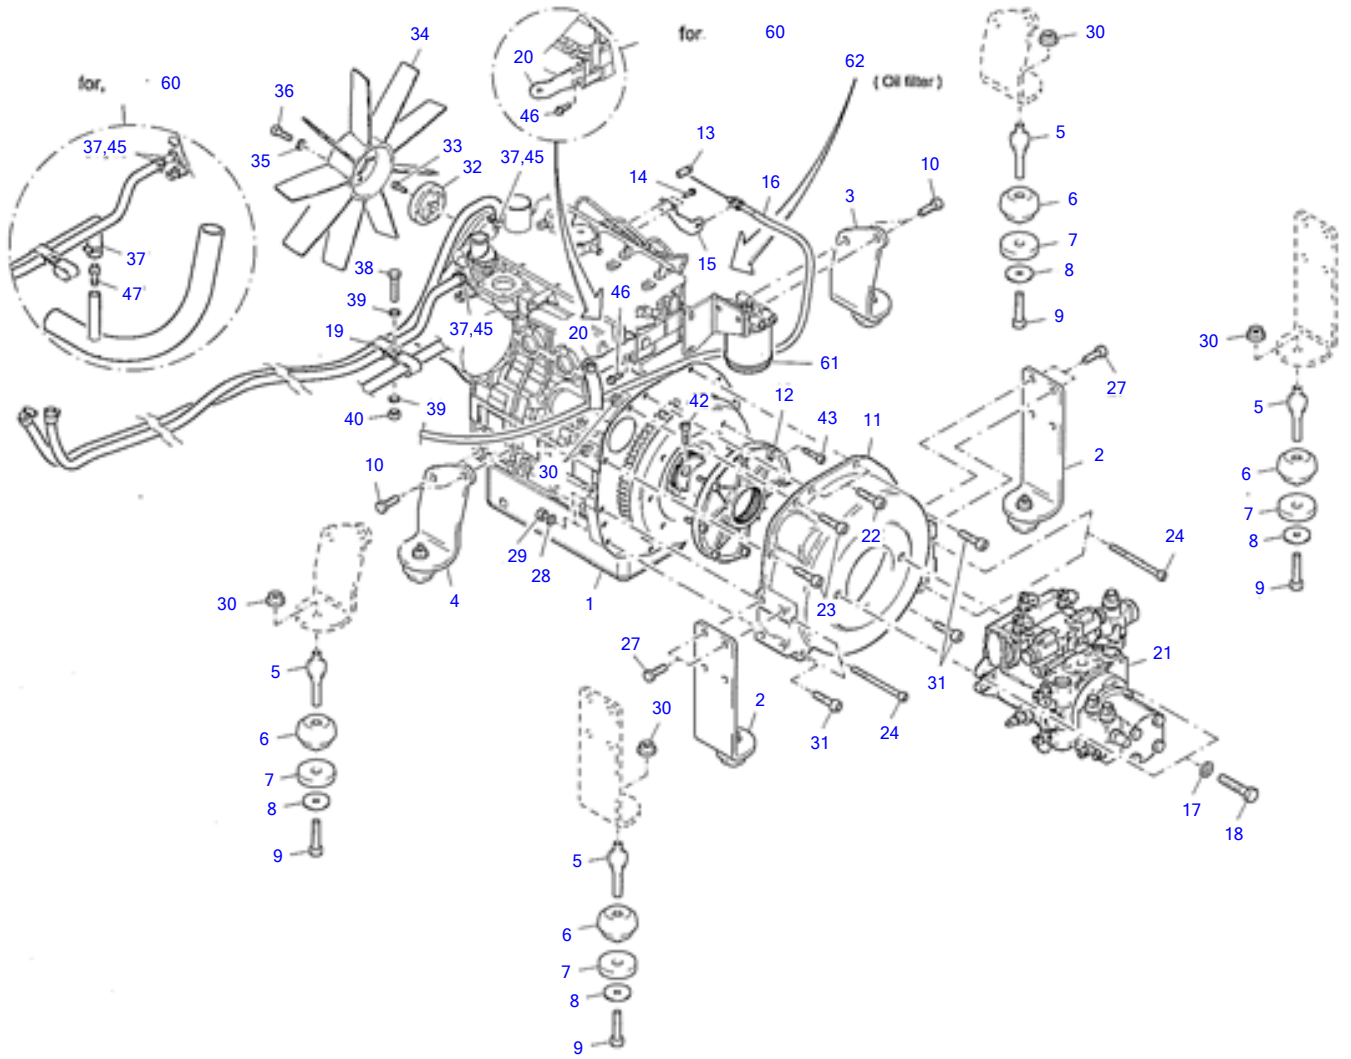

Item	Part number	Description	Q'ty	Chan.	Serial No.	Serv.	Remarks
	5820056	Drive Set	1				
1	5820057	Front Axle	1				
2	5820058	Rear Axle	1				
3	8012141	Universal Joint Shaft	1				
4	2997199	Serrated Hex Head Screw	6				
5	5820125	Oil Motor	1				
6	0330270	O-Ring	1				
8	2993151	Serrated Hex Head Screw	4				
9	1705651	Flanged Ball Nut A3C	32				
10	8006383	HP-Hose 6 X 2000	1				
11	3768296	Gasket A3C	1				
12	0350898	Usit Ring U	8				
13	0862944	Female Screw A3C	1				
14	2980827	Female Screw A3C	2				
15	5820150	Hose Line 6 X 2400	1				
16	2973453	Hose Line 5 X 900	1				
18	8002505	Clamp Strap	4				
19	3932934	Nut	8				
20	5820160	HP-Hose 6 X 500	1				
21	0373588	Usit Ring U	4				
22	2997202	Serrated Nut	6				
24	3929815	Female Screw S A3C	2				
25	0858506	Usit Ring U	2				
26	5820196	Hand Brake Rope	1				
27	3925526	Way Valve 3/2 12V	1				
	2916625	Magnet	1				
	2983842	Packing Set	1				
28	0893167	Nut A3C	2				
31	8004251	Female Screw A3C	1				
32	8004852	Gasket A3C	2				
35	1722663	Screw Coupling A3C	1				
36	0893327	Hex Head Screw A3C	2				
37	2992014	Ripp Washer A3C	4				
38	0487336	Nut A3C	2				
39	5820171	Spacer	8				
40	0474648	Bolt	1				
41	0804897	Nut A3C	1				
42	3938849	Washer A3C	2				
43	2014395	Hose 200 MM	2				
44	0471678	Cable Band	4				
51	8002252	Brake Throttle Valve	1				
52	8014176	Main Brake Cylinder	1				
53	8014176	Hand Brake Lever	1				