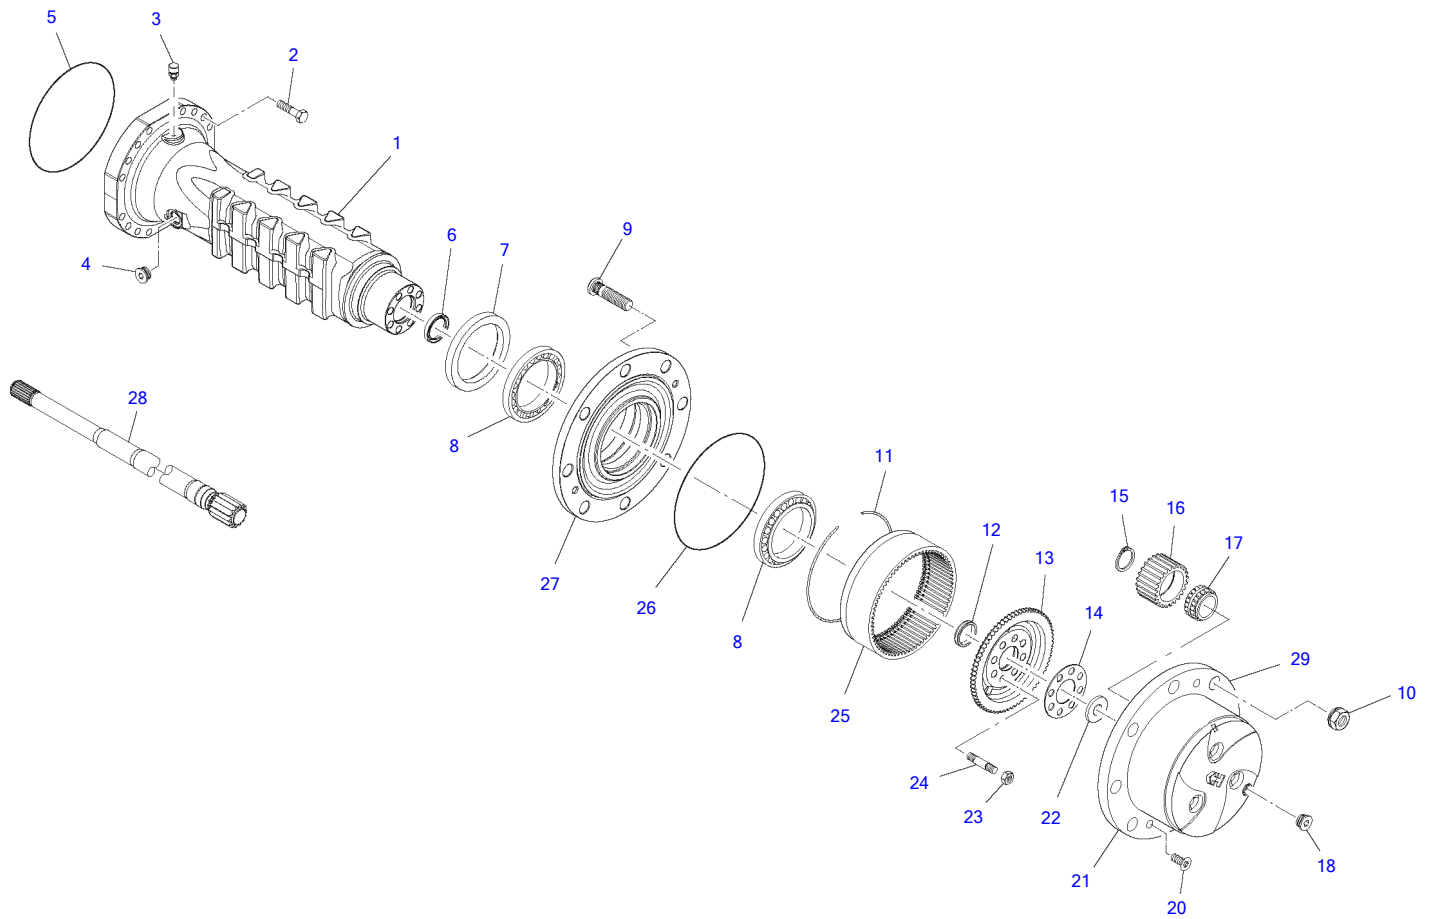

Rear Axle						
Item	Part number	Description	Q'ty	Chan.	Serial No.	Serv. Remarks
	5820058	Rear Axle	1			
1	0358169	Conical Roller Bearing	2			
2	8009243	Differential Housing	1			
3	3984118	Ball	6			
4	8009244	Ball	1			
5	2983273	Disk	2			
6	2983262	Side Shaft Wheel	1			
7	2915464	Disk	4			
8	2915475	Planet Wheel	4			
9	8009245	Pin	2			
10	8009246	Pin	1			
11	0443163	Adaptor Sleeve	3			
12	8009247	Side Shaft Wheel	1			
13	8014161	Spur Bevel Gear	1			
14	8014141	Crossing Part	1			
15	8009250	Spring	1			
16	8009251	Control Sleeve	1			
17	8010316	Disk	6			
18	1092795	Black Bolt	6			
19	8010106	O-Ring	1			
20	8009252	Shim	2			
	8009253	Shim	2			
	8009254	Shim	2			
	8009255	Shim	2			
21	8009256	Piston	1			
22	8010255	Justier Screw	2			
23	8009257	Cover	1			
24	8010239	V-Plus Bolt with Flange	12			
32	2915748	Shim	1			
	2915737	Shim	1			
	2915726	Shim	1			
	2915317	Shim	1			
33	8010111	O-Ring	1			
34	8014144	O-Ring	1			
42	2655505	Plug A3C	1			
43	2401407	Circlip	1			
44	8009656	Plug	1			
45	0356178	Plug A3C MG	1			
46	8009442	Housing	1