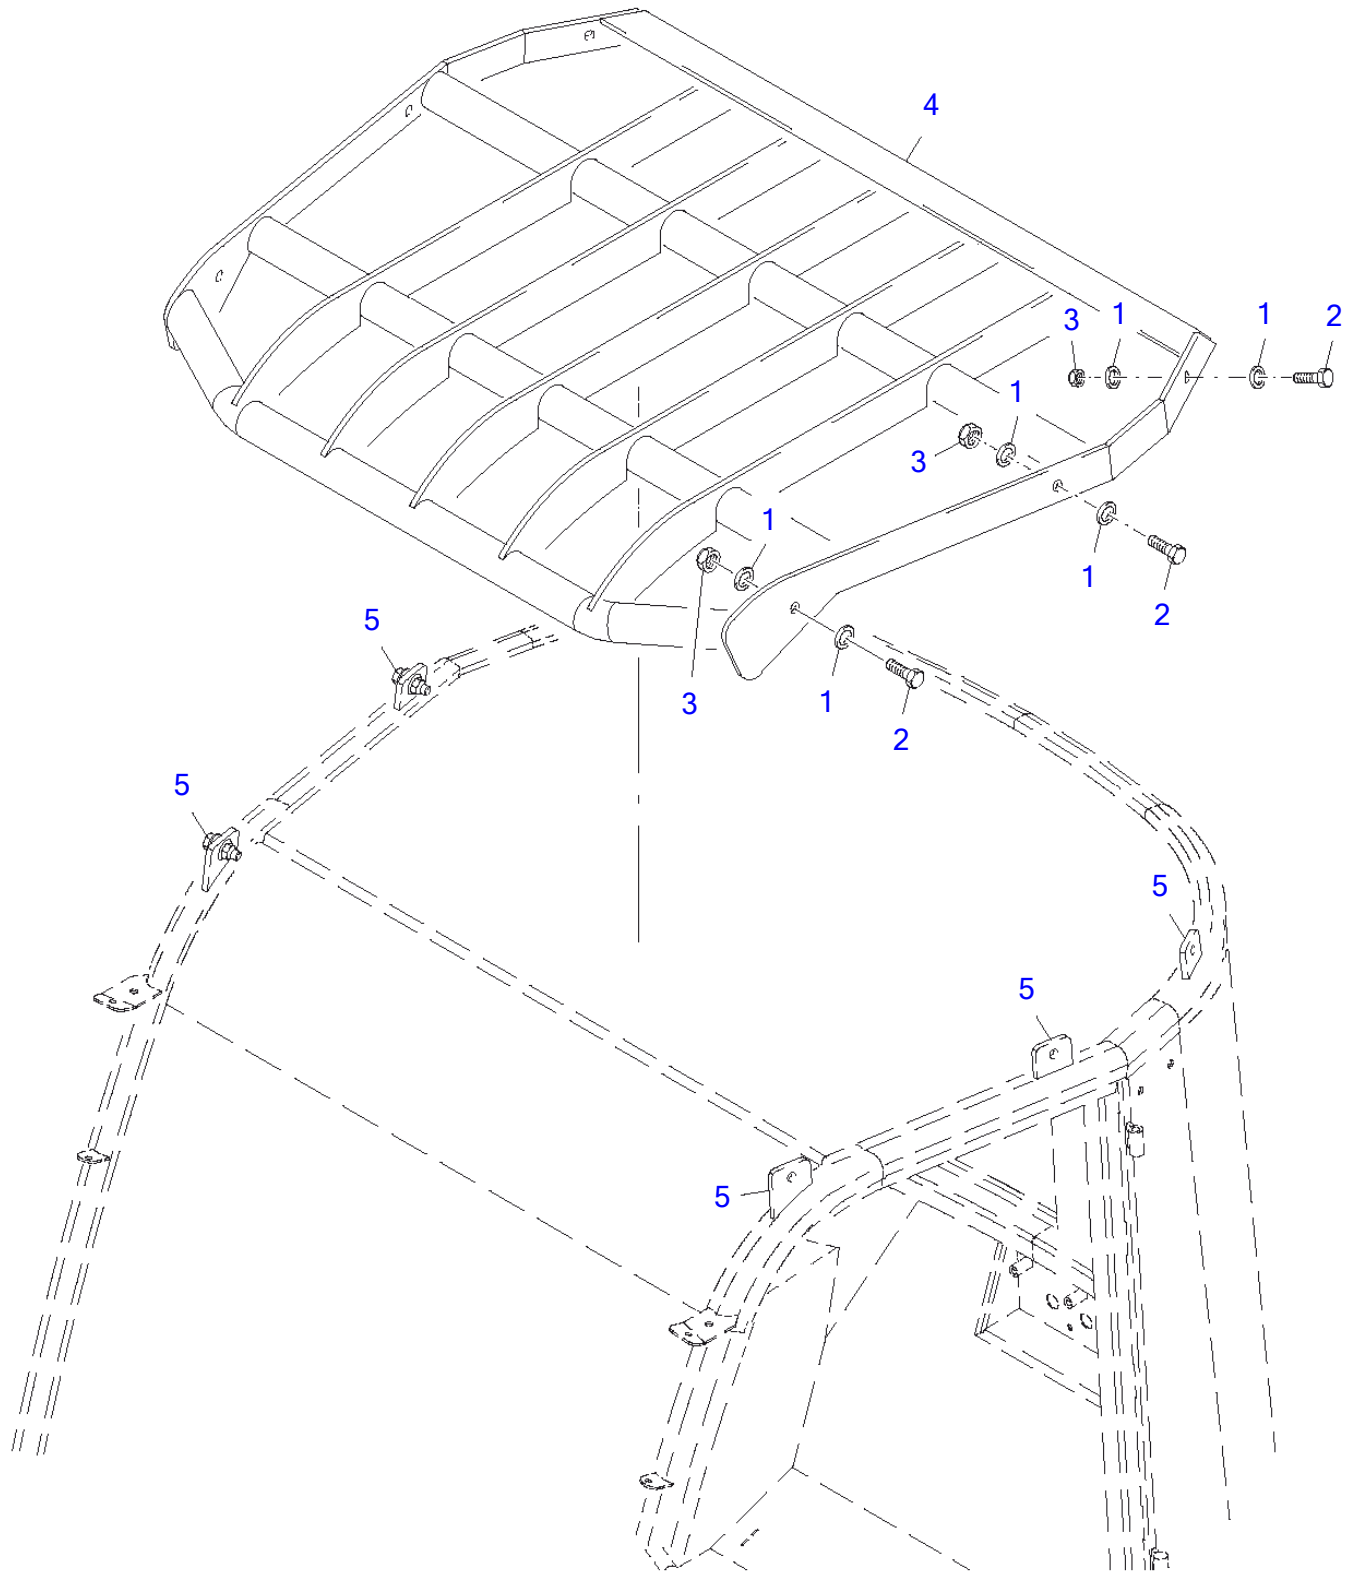

Cabin Canopy						
Item	Part number	Description	Q'ty	Chan.	Serial No.	Serv. Remarks
	8016507	Cabin Canopy	1			
2	1319084	Countersunk Screw A3C	3			
3	8014364	Nonskid Surfacing	1			
4	8013032	Driver Seat Compl	1			
5	8013871	Disk	5			
6	0893236	Hex Head Screw A3C	5			
7	8013441	Cover Plate	1			
8	1039405	Countersunk Screw Galvanized	8			
10	8005554	Blind Rivet	4			
11	8013428	Sun Shield	1			
12	8014176	Front Hand Brake Lever Bracket	1			
14	8014176	Hand Brake Lever	1			
15	8013355	Cabin Roof	1			
16	8012821	FOPS Grating Compl	1			
20	8013154	Cabin Bearing Compl	1			
21	8012143	Rubber Element	4			
22	2914645	Disk	4			
23	3924241	Rubber Washer	4			
24	3975695	Black Bolt	4			
25	1663967	Nut A3C	4			
31	3949091	Mirror	2			
32	3945575	Mirror Rod	2			
33	0893214	Hex Head Screw A3C	4			
34	0885849	Cup Spring	16			
35	0399760	Nut A3C	8			
41	8016796	Right Side Plate Compl	1			
42	8016797	Right Side Plate	1			
43	8014410	Air Filter	1			
44	8014409	Front Filter Plate	1			
45	0893076	Washer A3C	4			
46	0327286	Nut A3C	4			
47	8014411	Profiled Joint	1			
48	0851554	Washer	5			
49	8014013	Lens Head Screw A3C	5			
50	8016340	Rubber Washer	5			
51	8014421	Compression Container	1			
52	8014425	Hose	1			
53	8014426	Clip	2