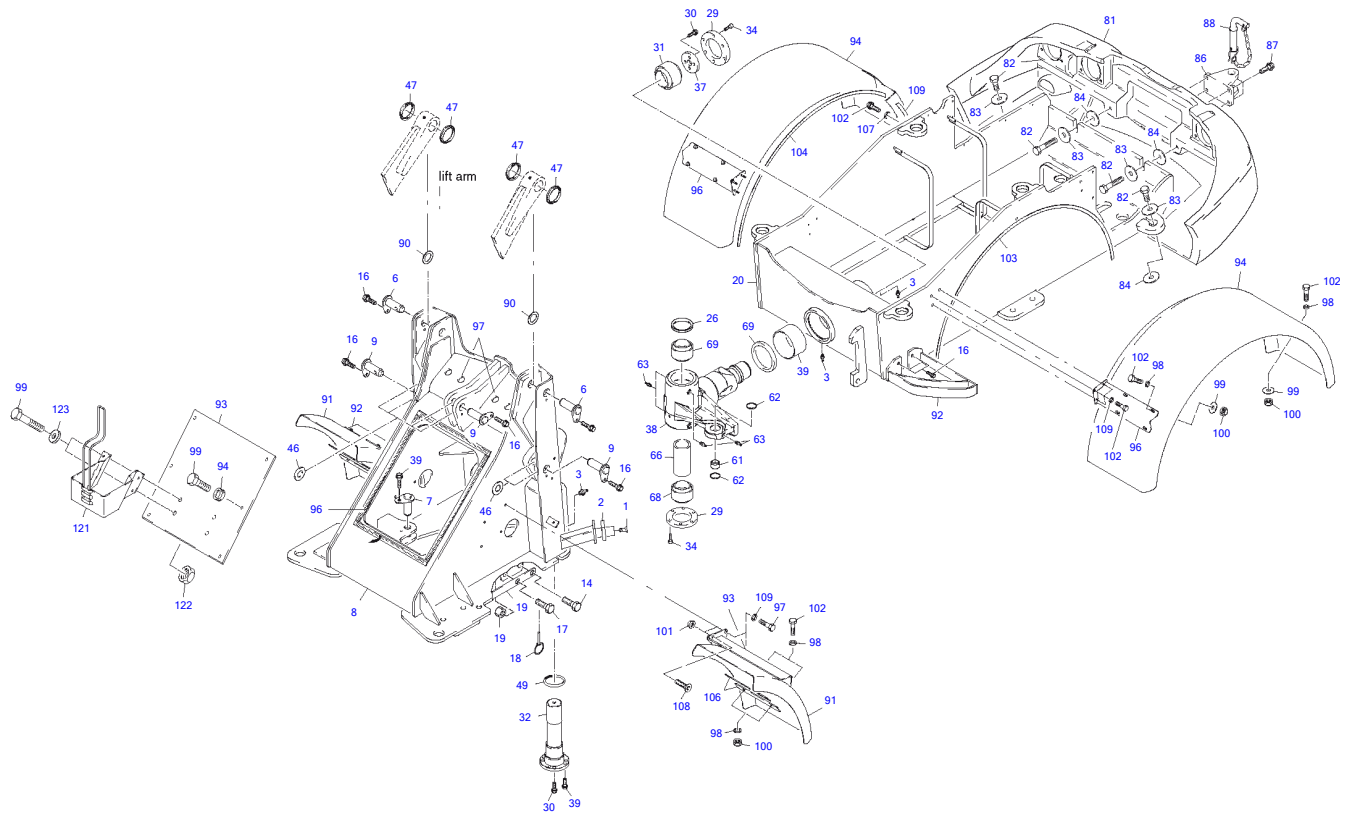

TW60 Book No. 8016564 08.06 S/N E104062
Base Frame

Item	Part number	Description	Base Frame Q'ty	Chan.	Serial No.	Serv.	Remarks
	5820059	Base Frame	1				
1	1307171	Countersunk Screw A3C	4				
2	5820162	Stop Plate	2				
3	0324590	Grease Nipple	2				
5	0839707	Bolt Compl	2				
6	8002602	Bolt Compl	2				
7	3945177	Pin Compl	1				
8	5820257	Frame Front	1				
9	0848026	Bolt Compl	1				
14	1627236	Hex Head Screw A3C	1				
15	0327322	Nut A3C	1				
16	1783337	Serrated Hex Head Screw	7				
17	1014053	Special Screw	1				
18	1011163	Split Pin	1				
19	5820128	Safety Rod Compl	1				
20	5820000	Rear Frame	1				
26	0884177	V-Ring	1				
29	0896740	Disk	2				
30	0884166	Self-Locking Bolt	8				
31	2919388	Spherical Bearing	1				
32	3923820	Pin	1				
34	0321371	Hex Head Cap Screw	12				
35	2441632	Bush	1				
37	0896773	Disk	1				
38	3741477	Artic Pend Joint	1				
39	3762610	Self-Locking Bolt	5				
46	8004668	Disk 1.0 MM	1				
	8004669	Disk 1.2 MM	1				
	8004670	Disk 1.5 MM	1				
	8004671	Disk 2.0 MM	1				
47	8002032	Wiper Seal	4				
48	4674104	Shim 1.0 MM	1				
	8001149	Shim 1.5 MM	1				
	4626253	Shim 2.0 MM	1				
49	2916363	O-Ring	1				
50	8003214	Disk 1.0 MM	1				
	8003215	Disk 1.2 MM	1				
	8003216	Disk 1.5 MM	1				
	8003217	Disk 2.0 MM	1				
52	8013759	Left Climb Bracket	1				
53	3940569	Front Covering	1				
54	8016479	Locking Washer A3C	6				
55	0893236	Hex Head Screw A3C	10				
56	1898686	Packing Strap 1900 MM	1				
57	3935302	Protecting Cap	2				
61	0447032	Spherical Bearing	1				
62	0318069	Circlip Tone 400	2				
63	0300569	Grease Nipple	5				
65	2919399	Spherical Bearing	1				
66	0896751	Spacer	1				
68	2919388	Spherical Bearing	1				
69	0896762	Distance Ring	1				
81	5820133	Counter Weight	1				
82	1618393	Hex Head Screw A3C	4				
83	1781813	Disk	4				
84	3930885	Washer A3C 2.0 MM	1				
	3930896	Washer A3C 3.0 MM	1				
	1781802	Washer A3C 4.0 MM	1				
	3930909	Washer A3C 5.0 MM	1				
86	3944949	Draw BAR Coupling	1				
87	2993151	Serrated Hex Head Screw	4				
88	3944574	Pin	1				
91	5820097	Front Fender	2				
92	8015855	Right Holder Compl	1				
93	8015858	Left Holder Compl	1				
94	5820099	Right Rear Fender	1				
95	5820100	Left Rear Femder	1				
96	5820101	Holder Compl	2