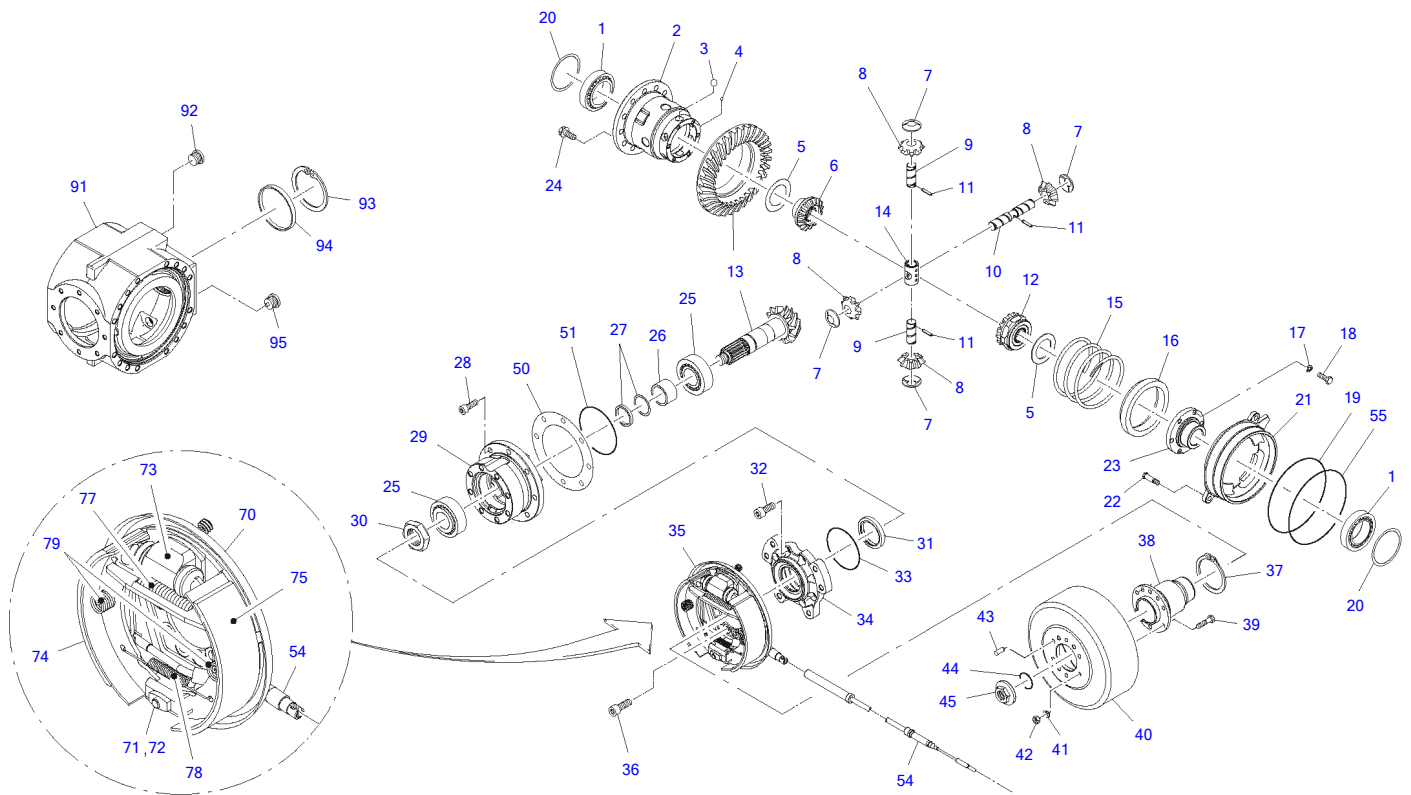

Item	Part number	Description	Oil Motor			Remarks	
			Q'ty	Chan.	Serial No.		Serv.
	5820125	Oil Motor	1				
1	1309377	Circlip Tone 400	1				
2	0831298	Shim 10 MM	1				
	0460197	Shim 50 MM	1				
3	8014316	Oil Seal	1				
4	0480895	Nut	2				
5	8014278	Tax-Part	1				
6	8014320	Control Magnet	2				
7	8006721	O-Ring	2				
8	8006720	O-Ring	2				
9	8014319	O-Ring	1				
10	8006722	O-Ring	6				
11	8014318	Piston Ring	3				
12	8006724	O-Ring	1				
13	8006725	O-Ring	2				
14	8006726	O-Ring	1				
15	8014279	Feeding Press Valve	1				
16	8006570	Threaded Pin	2				
	8014280	Packing Set Compl	1				

TW60 Book No. 8016564 08.06 S/N E104062
Front Axle