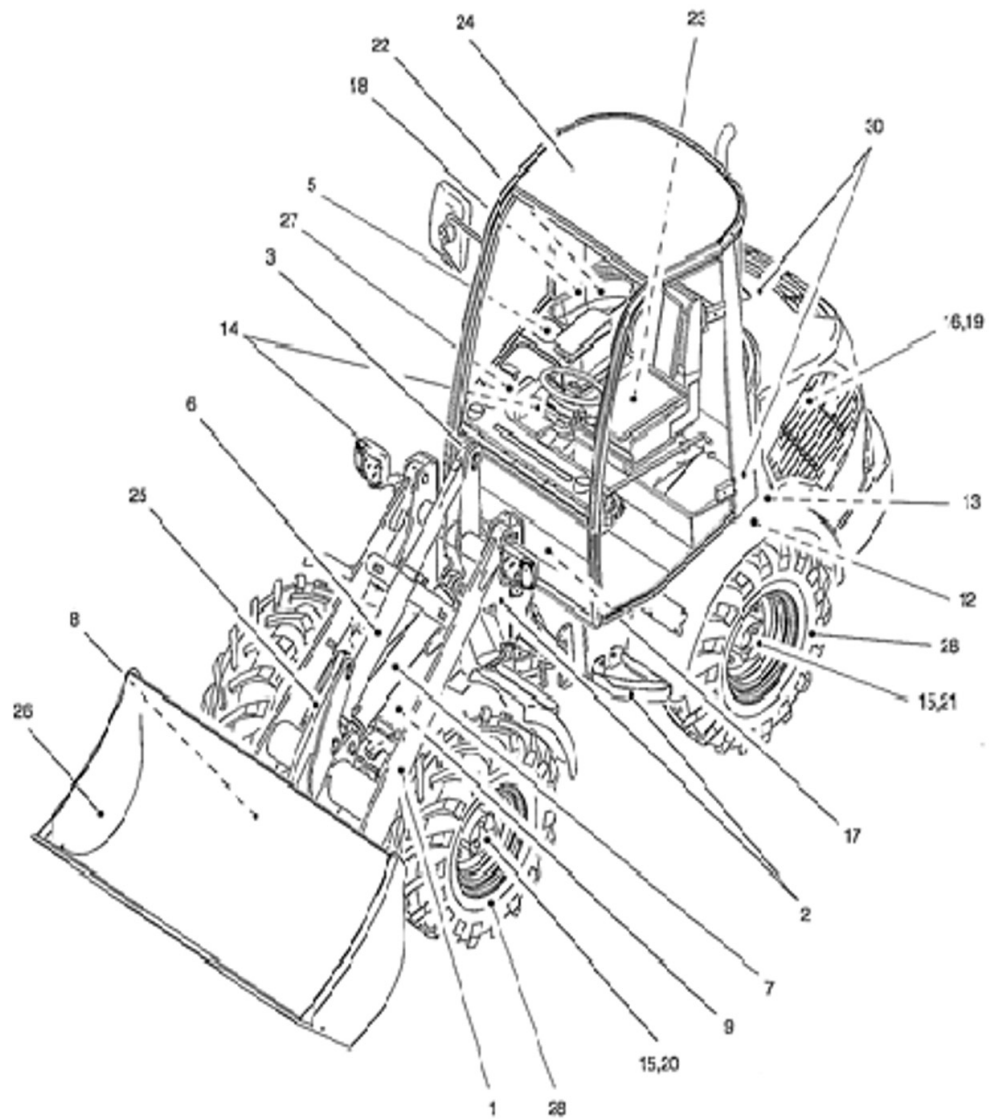

TW60

Book No. 8016564
Serial No. E104062~

TAKEUCHI

Item	Part number	Description	main			
			Q'ty	Chan.	Serial No.	Serv. Remarks
1	8003072	Lifting Unit				
2	5820059	Base Frame				
3	5820072	Steering Hydraulics				
	5820069	Working Hydraulics				
	8016949	Return Hydraulics				
	5820070	Driving Hydraulics				
	8018601	Hydraulic Lifting Unit				
	8016545	Hydraulic				
	8012416	Locking Device				
5	5820138	Directional Valve				
	8002252	Brake Throttle Valve				
6	3959537	Working Cylinder				
7	3959526	Lifting Cylinder				
9	3959515	Steering Cylinder				
12	5820062	Hydraulic Tank Compl				
13	5820066	Return Filter				
14	5820074	Electric System				
	8016811	Electric System (Canopy)				
	8008597	Printed Circuit Board				
	8012903	Working Headlights				
15	5820056	Drive Set				
16	8016801	Diesel Engine Compl				
	8020983	Heating Kit				
	8016950	Exhaust Installation				
17	8014176	Pedal Mechanism				
18	8016941	Air Filter System				
19	5820115	Oil Pressure Pump Compl				
	8019517	Oil Pressure Pump 12V				
	8019523	Oil Motor				
20	5820057	Front Axle				
	8014145	Axle Pipe				
21	5820058	Rear Axle				
	8014145	Axle Pipe				
	8009421	Rear Axle Multiple				
22	8019993	Fuel Supply System				
23	8013032	Driver's Seat Compl				
	8014478	Seat Bottom Part				
24	8016507	Cabin Canopy				
	8012821	FOPS Grating Compl				
	8020364	Window Panes Kits				
	8013842	Cabin Door Compl				
	8015598	Hinged Right Side Window				
	8014357	Covering Canopy				
	8015046	Protective Canopy				
	8014185	Steering Column Compl				
25	8003071	Hyd Quick Release Eq				
26	3705791	Pallet Fork Compl				
	8020453	Heating Kit				
28	8016620	Decals & Accessories				
	8016644	Protective Hoses				
	8018800	Filter Set				
30	5820078	Covering				
	8016808	Engine Hood Compl				