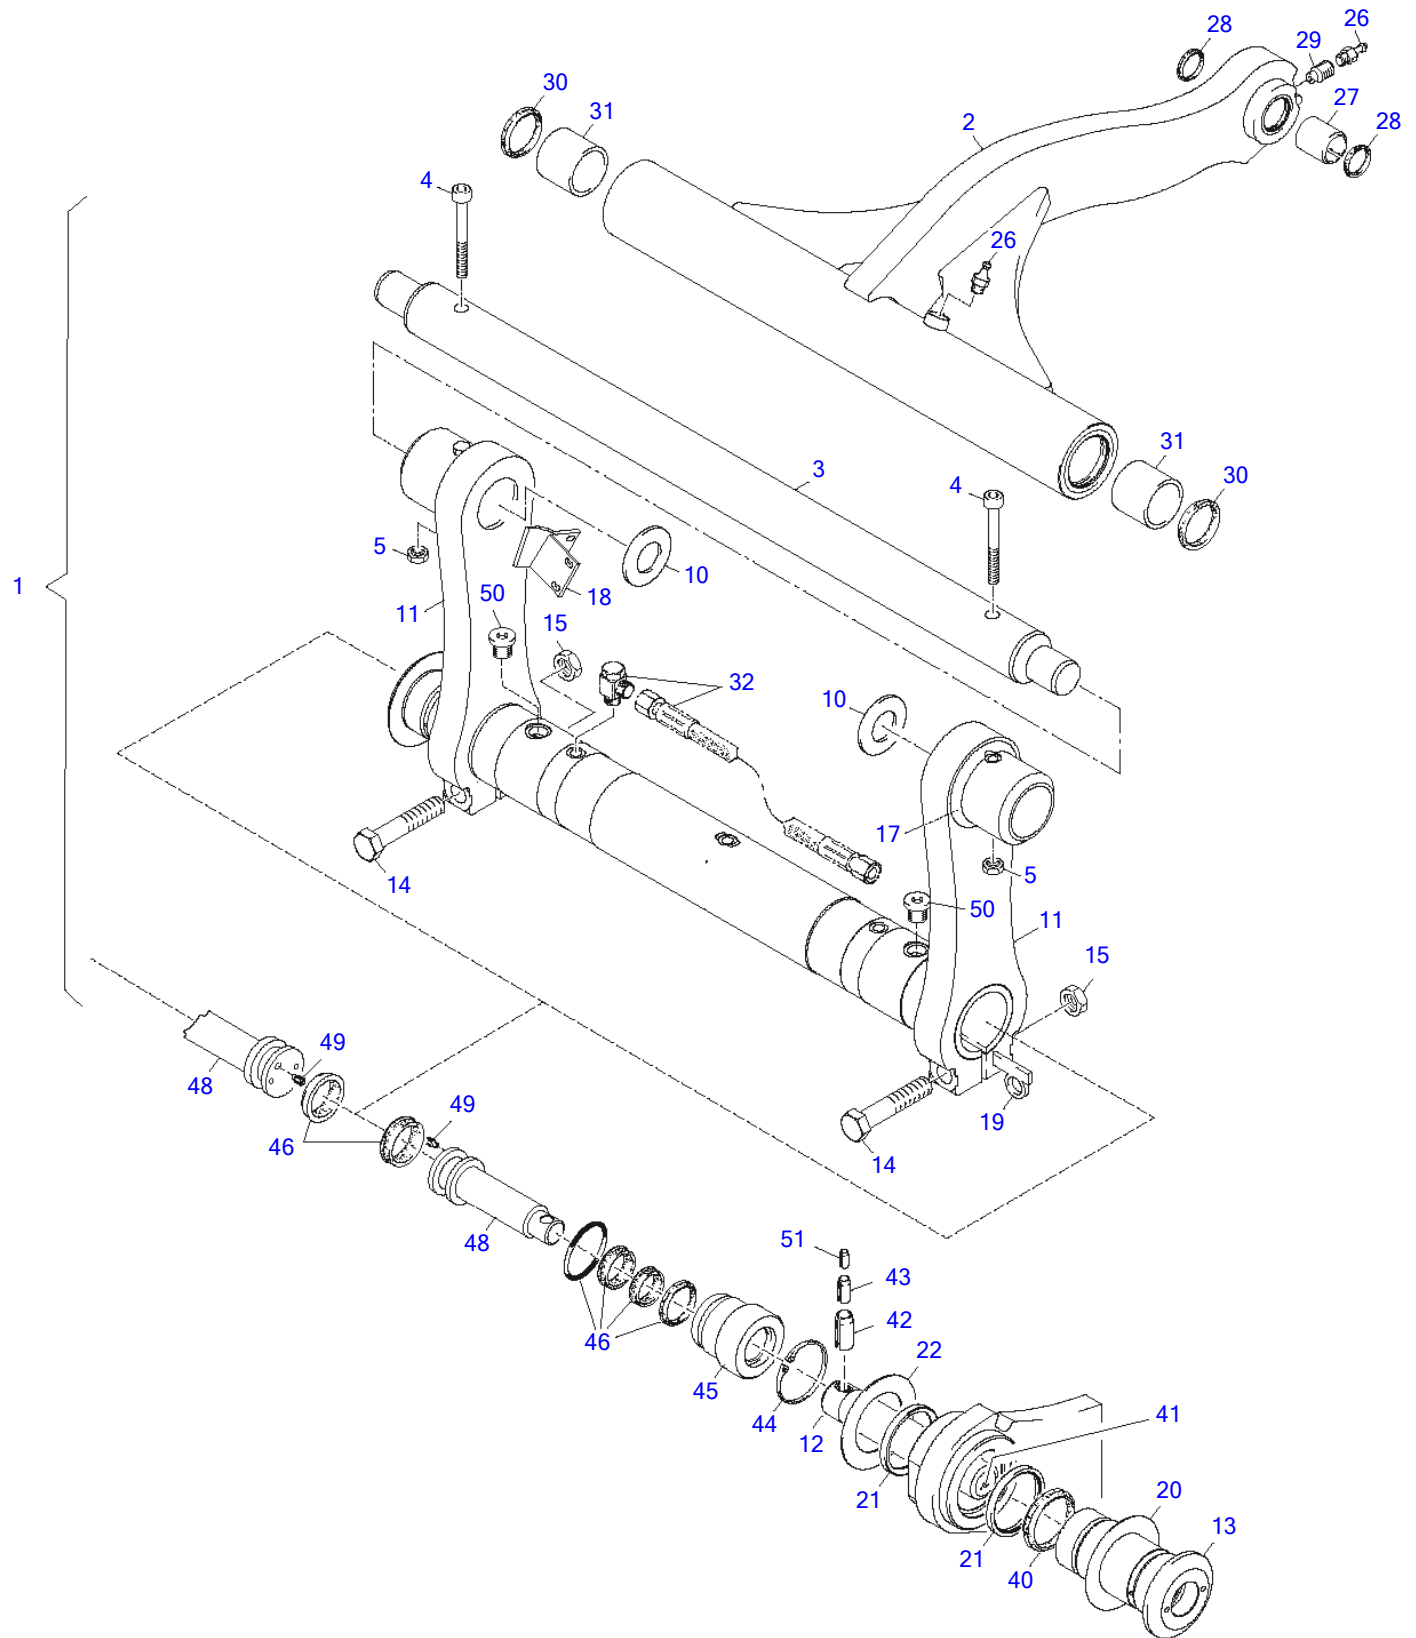

Steering Column Compl

Item	Part number	Description	Q'ty	Chan.	Serial No.	Serv.	Remarks
	8014185	Steering Column Compl	1				
1	8013871	Disk	6				
2	0893236	Hex Head Screw A3C	4				
3	8015720	Steering Wheel	1				
	8012032	Slewing Handle Compl	1				
4	8014266	Steering Column Front Holder	1				
5	0876326	Nut	2				
8	8016818	Steering Column Canopy	1				
9	3977379	Nut A3C	4				
10	3983399	Self-Locking Bolt	4				
11	8014268	Disk	4				
14	3926787	Bracket	1				
15	1309184	Hex Head Cap Screw	2				
16	8013470	Steering Column Covering	1				
17	8013471	Steering Column Covering	1				
18	8013384	Steering Column Front Holder	1