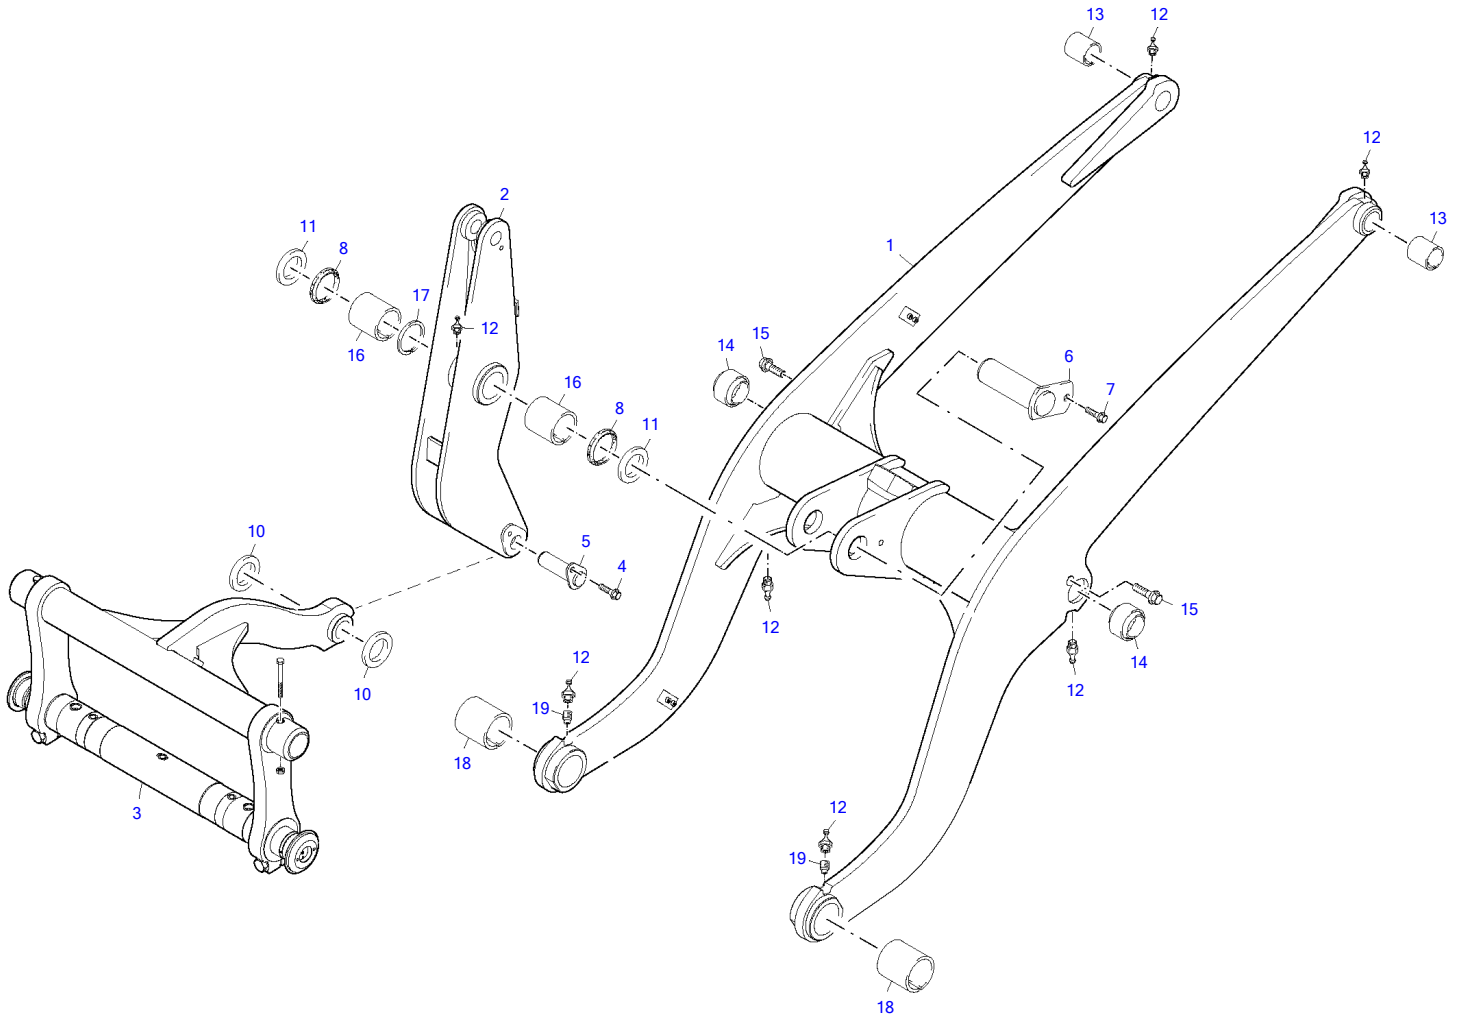

Item	Part number	Description	Lifting Unit			Remarks
			Q'ty	Chan.	Serial No.	
	8003072	Lifting Unit	1			
1	8002521	Boom Compl	1			
2	8003055	Shift Lever Compl	1			
3	8003071	Hyd Quick Release Eq	1			
4	1783337	Serrated Hex Head Screw	1			
5	0877689	Pin Compl	1			
6	0847887	Pin Compl	1			
7	1782905	Serrated Hex Head Screw	1			
8	0809472	Wiper Seal	2			
10	1782654	Disk 1.0 MM	1			
	8003252	Disk 1.2 MM	1			
	8003253	Disk 1.5 MM	1			
	1782665	Disk 2.0 MM	1			
11	2909079	Disk 1.0 MM	1			
	2909091	Disk 1.2 MM	1			
	2909104	Disk 1.5 MM	1			
	2909080	Disk 2.0 MM	1			
12	0324590	Grease Nipple	7			
13	8004387	Split Bush	2			
14	2915806	Spherical Bearing	2			
15	2916794	Self-Locking Bolt	2			
16	8004388	Split Bush	2			
17	2961437	Circlip	1			
18	8004389	Split Bush	2			
19	2985537	Threaded Pin	2			