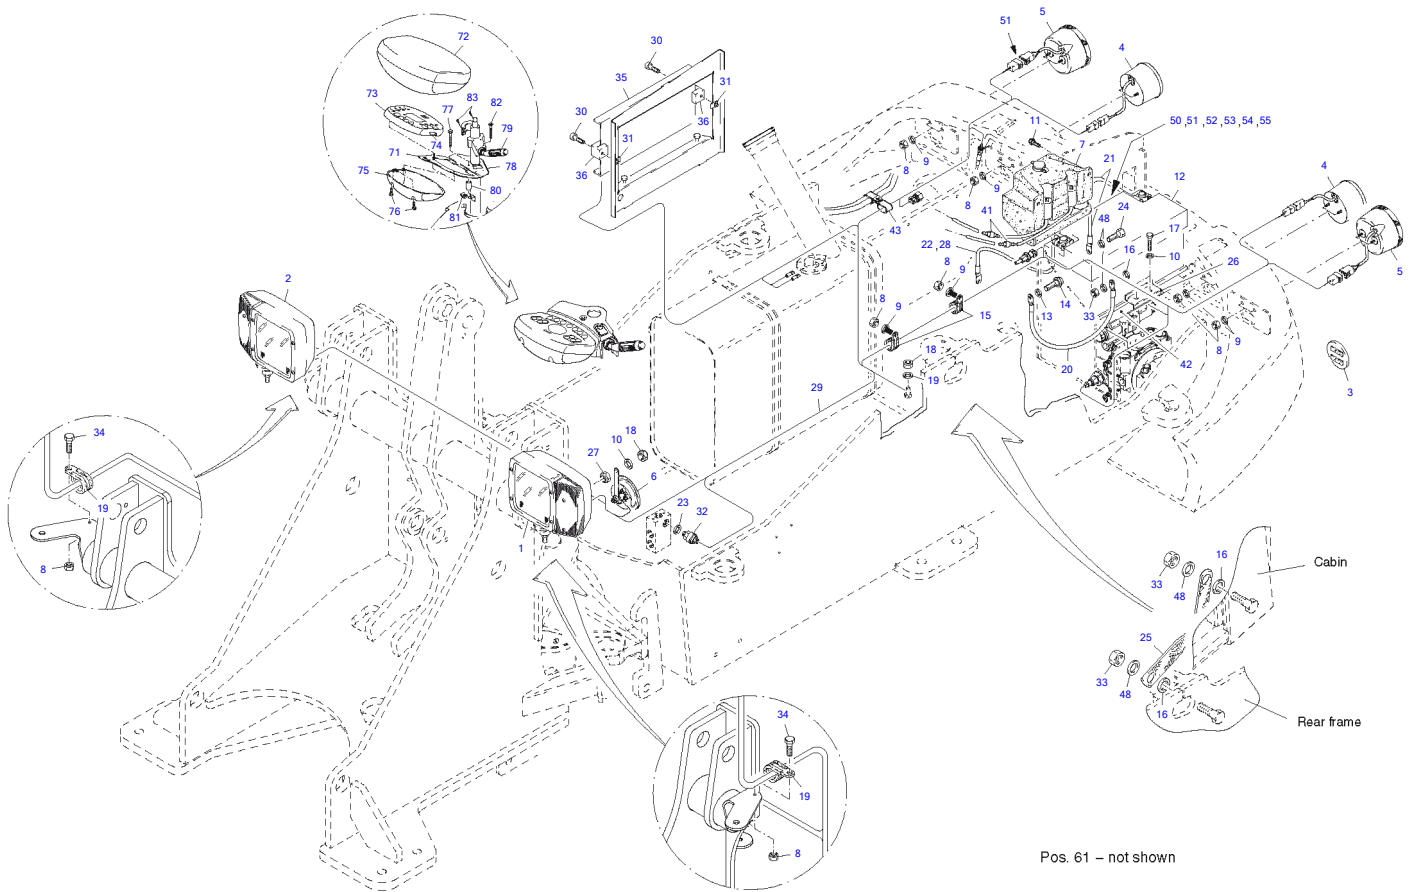

Electric System

Item	Part number	Description	Q'ty	Chan.	Serial No.	Serv.	Remarks
78	0935113	Profile Rubber 900 MM	1				
79	3938430	Switch	1				
	8013648	Electric System	1				
80	8016817	Pipe	1				
81	0478675	Holder Nut	1				
82	3952905	Hex Head Cap Screw	4				
83	2607358	Hex Head Cap Screw	2