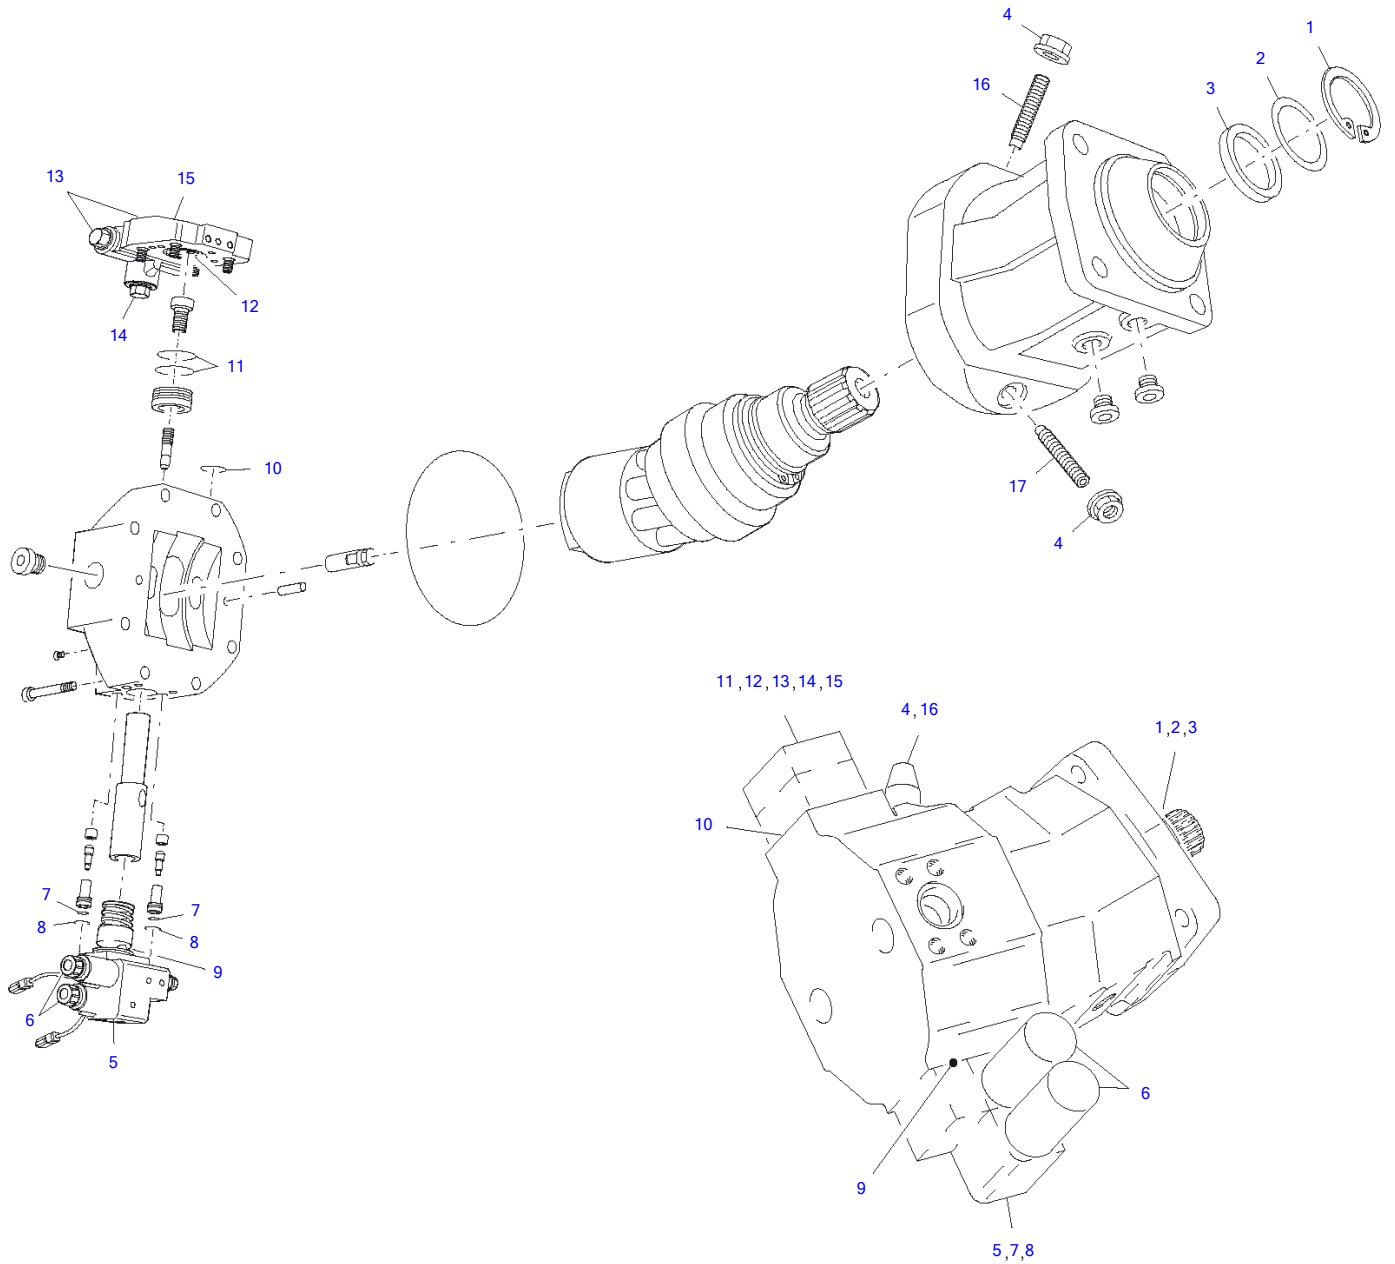

Oil Pressure Pump 12V

Item	Part number	Description	Q'ty	Chan.	Serial No.	Serv.	Remarks
	5820116	Oil Pressure Pump 12V	1				
1	1394405	O-Ring	2				
2	8008730	Piston Guide Ring	2				
3	8008731	Ring	2				
4	1094219	Nut	1				
5	8014323	Circlip	2				
6	8014324	Oil Seal	1				
7	3985346	Pressure Limit Valve	2				
	8008734	Threaded Pin	2				
	1007269	O-Ring	2				
	0319775	O-Ring	2				
	1332069	Nut	2				
	8008735	Thrust Ring	2				
8	8008733	Pressure Limit Valve	1				
	1007269	O-Ring	1				
9	3961611	Switch off Valve	1				
10	0319775	O-Ring	1				
11	1007236	O-Ring	1				
12	1332069	Nut	1				
13	8014281	Magnet Valve 12V	1				
14	8014320	Control Magnet	2				
22	8008718	Governor Cartridge	1				
	1007269	O-Ring	1				
	1354112	Nut	1				
23	8008736	Oil Seal	1				
24	8014284	Wearing Parts Set	1				
25	8014285	Feeding Pump Compl	1				
	0315180	Allen Screw	4				
	8008736	Oil Seal	1				
	1721708	O-Ring	1				
	8014283	Packing Set Compl	1				

TW60 Book No. 8016564 08.06 S/N E104062
Oil Motor