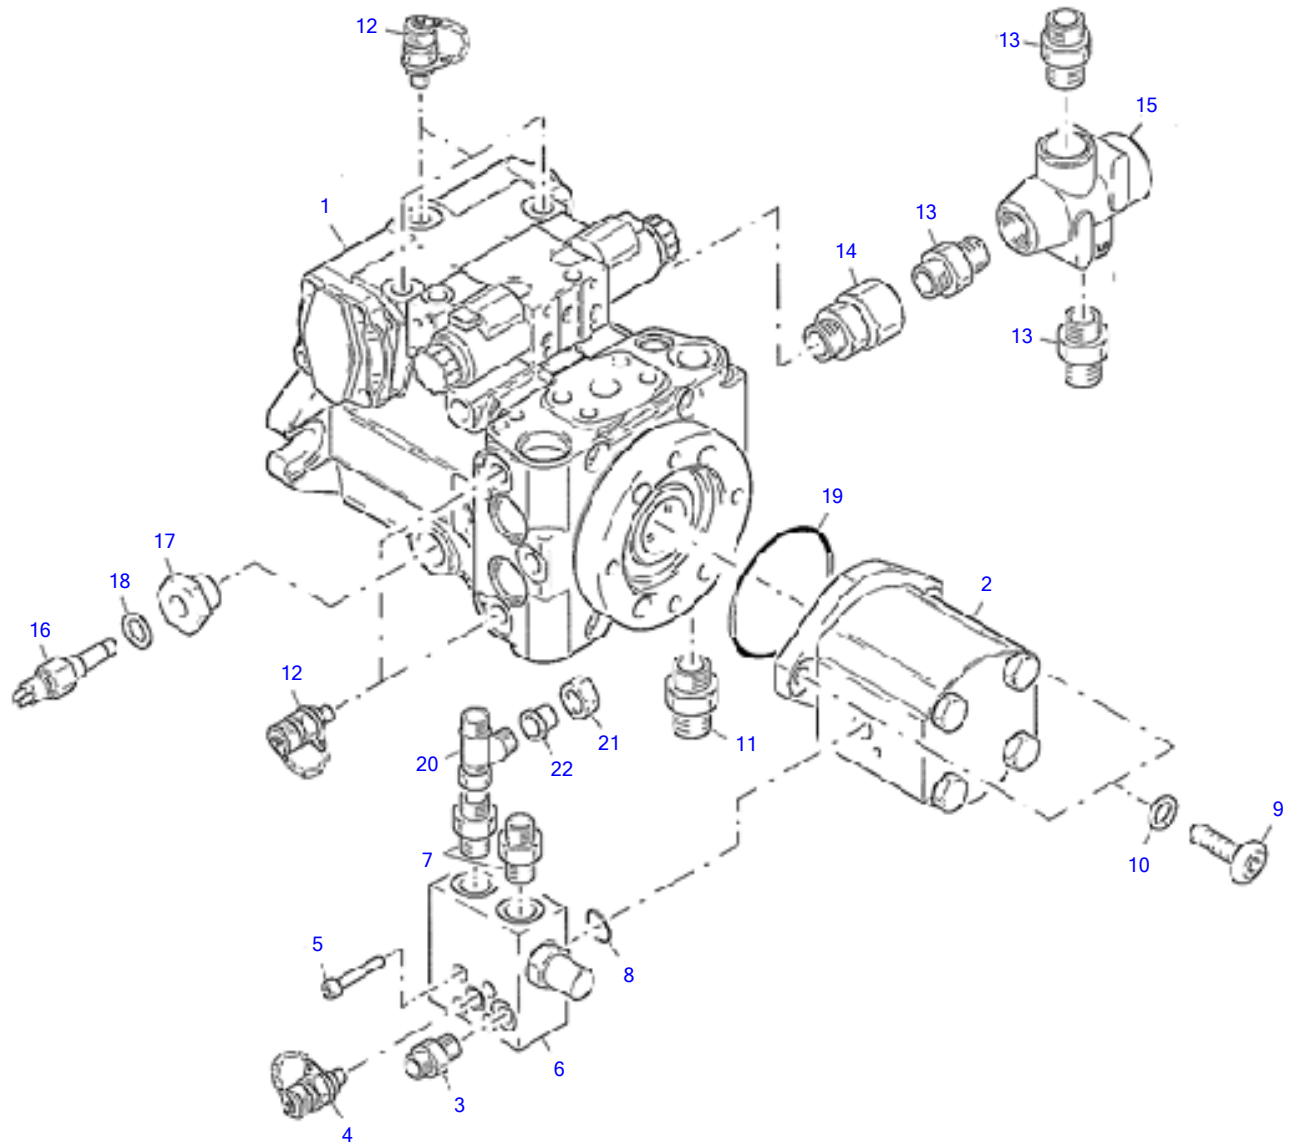

Air Filter System

Item	Part number	Description	Q'ty	Chan.	Serial No.	Serv.	Remarks
	5820075	Air Filter System	1				
1	2991524	Air Filter	1				
	2991546	Filter Element	1				
	2991557	Filter Element	1				
	2999726	Housing	1				
	2993208	Cover	1				
	2997326	Repairing Bracket	3				
	2911857	Air Filter Valve	1				
2	8008111	Clip	1				
3	5820141	Hose	1				
4	5820113	Manifold	1				
5	5820114	Holder	1				
6	8005376	Clip	1				
7	0459149	Clip	2				
8	1307079	Hex Head Screw A3C	2				
9	2913166	Low Pressure Indicator	1				
10	1722787	Serrated Nut	4				
11	8009782	Serrated Hex Head Screw	2				
12	2481254	Ripp Washer A3C	2				
14	2969651	Pipe	1