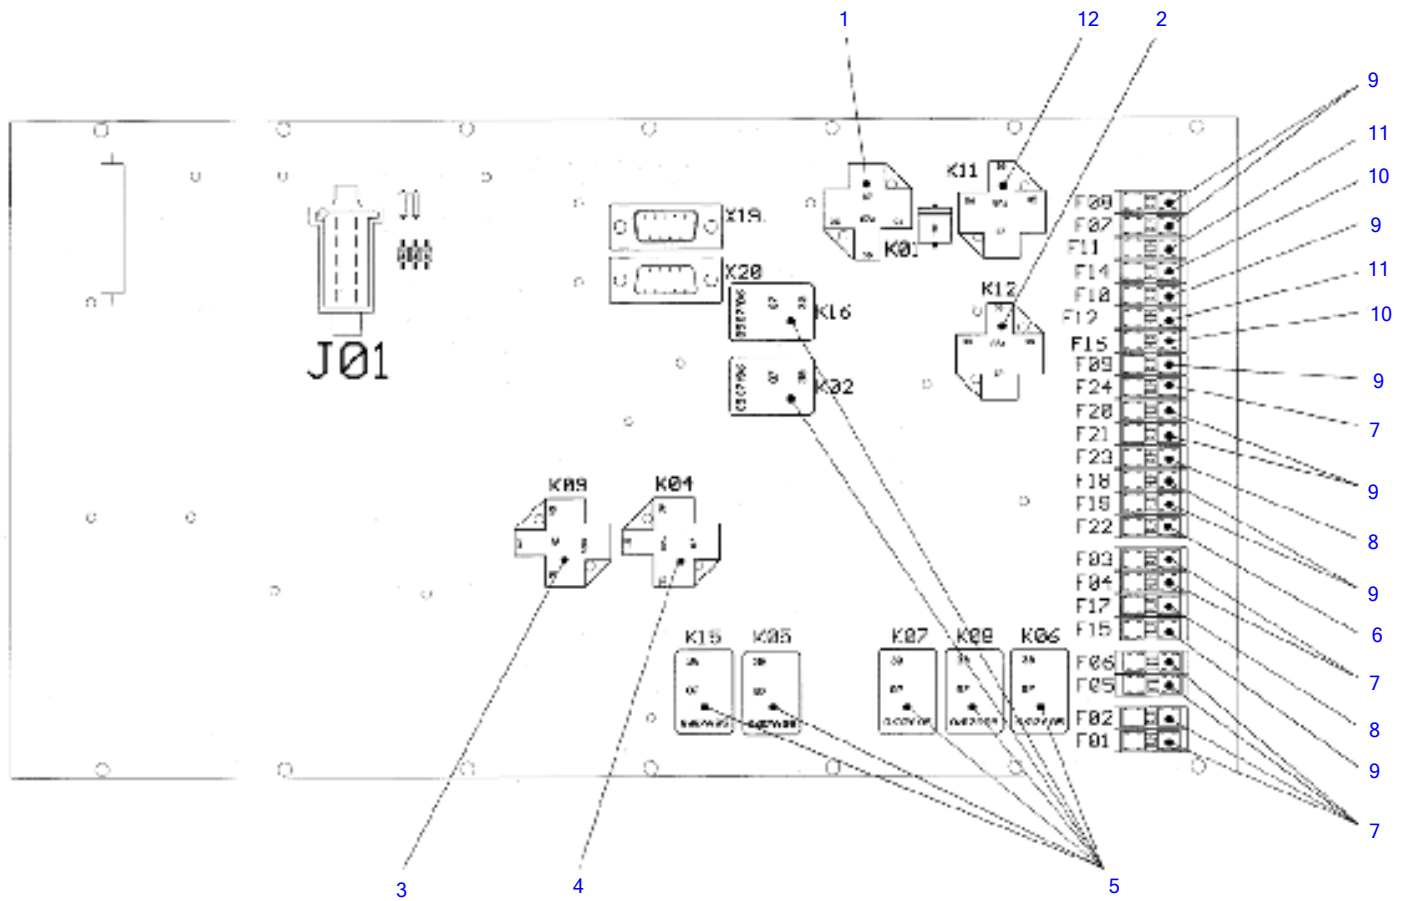

Electric System Canopy

Item	Part number	Description	Q'ty	Chan.	Serial No.	Serv.	Remarks
	8016811	Electric System Canopy	1				
1	8016813	Right Instrument Panel Compl	1				
	8016814	Right Instrument Panel	1				
2	8013350	Cabin Frame	1				
3	3933128	Switch 12V	1				
4	7500775	Ignition Lock	1				
	7500201	Key	1				
20	4674353	Switch 12V	2				
25	1719000	Decal	1				
26	1718996	Decal	1				
30	8014378	Harness	1				
31	8014379	Inside Light	1				
	0448646	Incandescent Lamp Soffitte	1				
32	8014371	Lens Head Screw A3R	2				
35	3953268	Ignition Lock Covering	1				
36	0909304	Profile Rubber 600 MM	2				
37	2986947	Heating Hose 750 MM	1				
38	8013589	Duct Socket	1				
39	8015103	Relay Cover	1